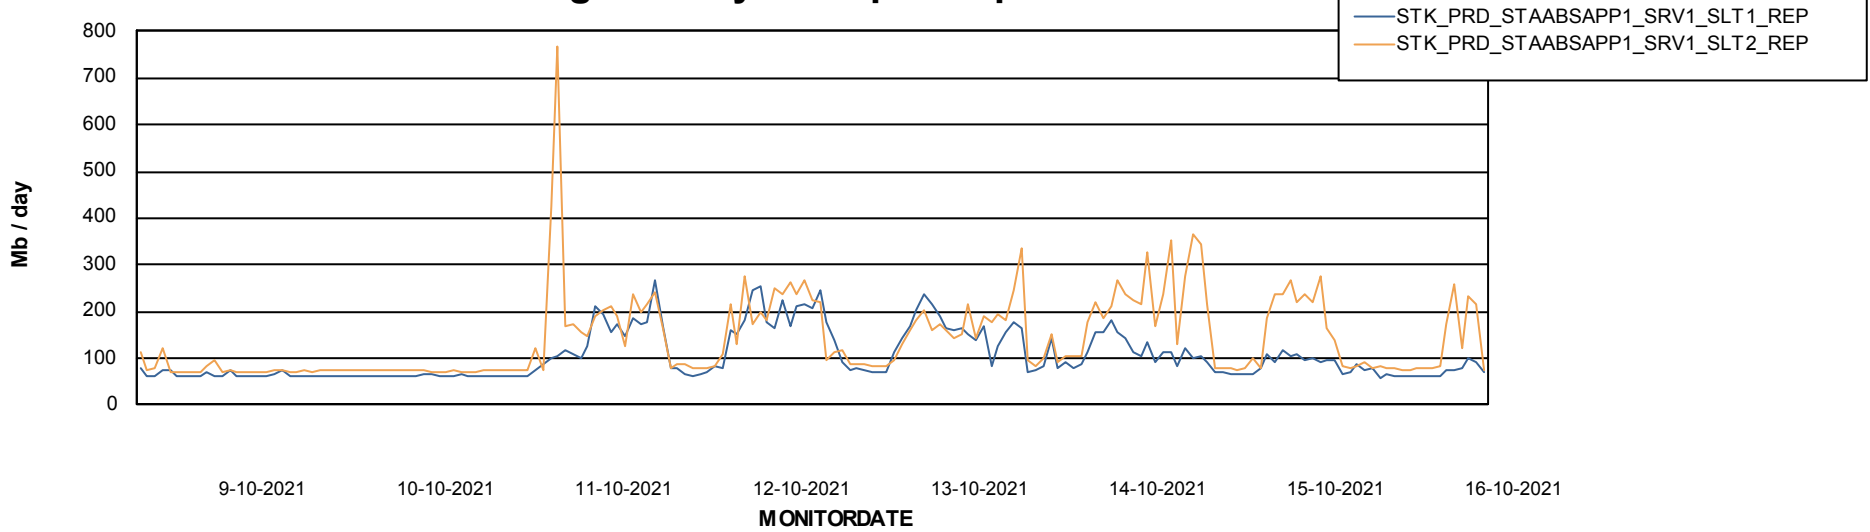

Avg memory used per ABS Server Service

Avg users per day per ABS server

Weekly SLA Customer Report

Customer STK_Production
Database ID 82

ABSSolute Application ReportServer Services

Avg memory used per ReportServer Service