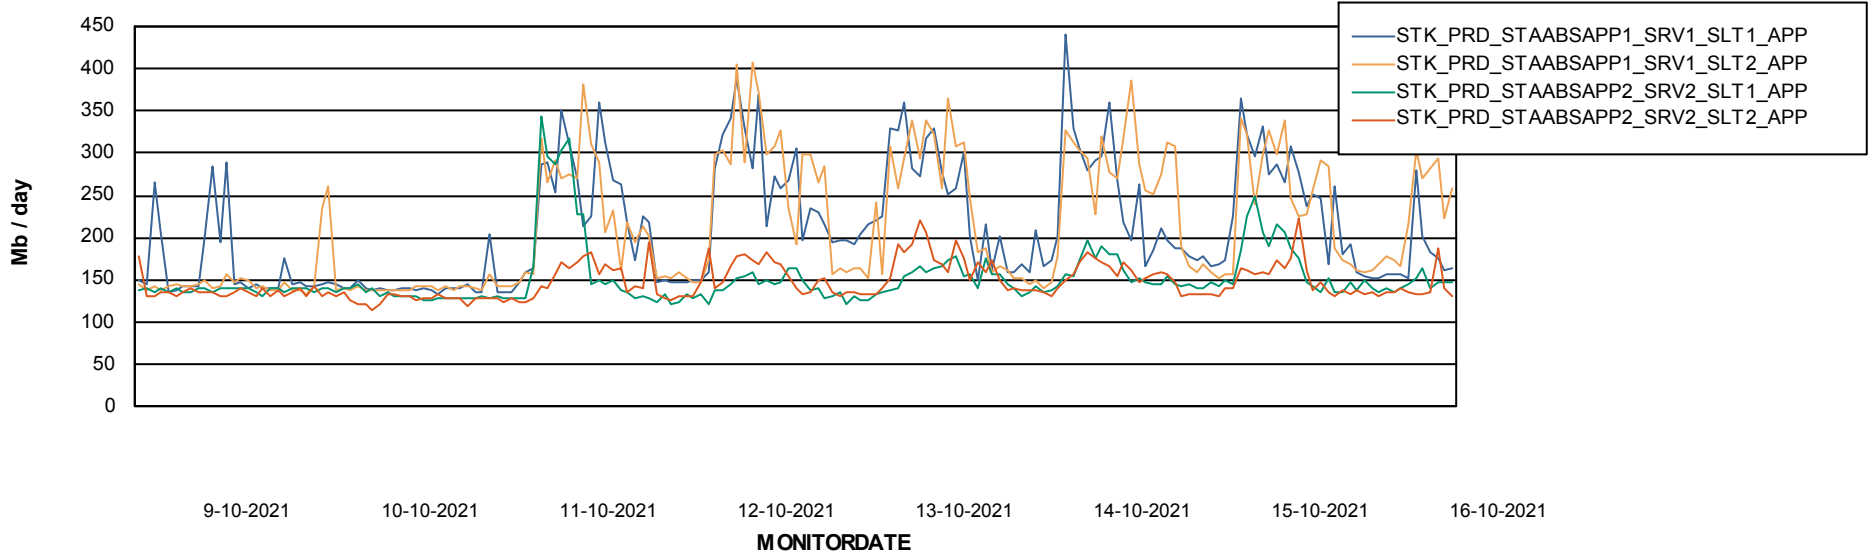

ABSSolute Application Server Services

Avg memory used per ABS Server Service