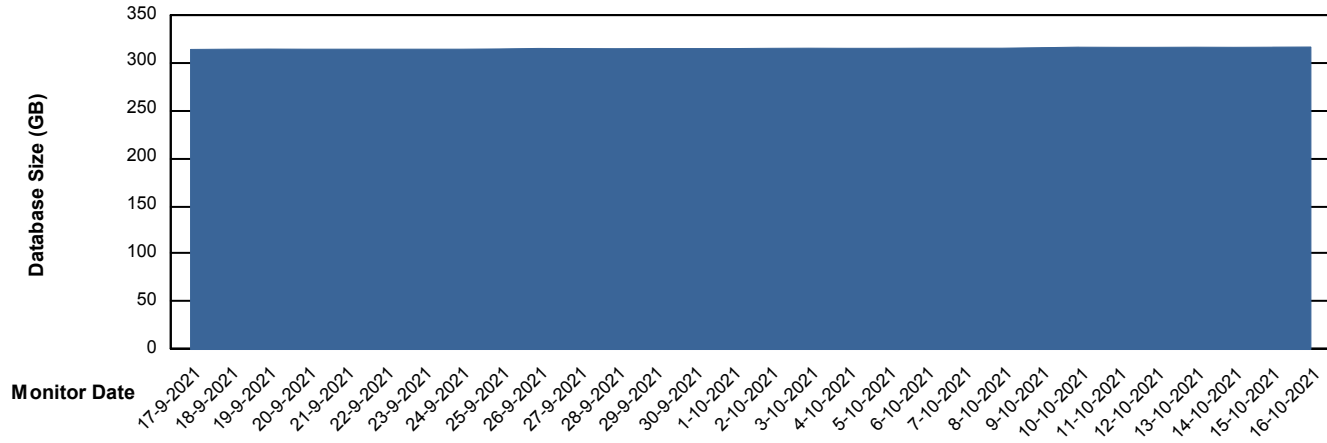

Database Performance STKDB_ABS1SB Standby Database

DB Processes Max 500
DB Sessions Max 774

Weekly SLA Customer Report

Customer STK_Production
 Database ID 82

DATABASE SIZE STKDB_ABS1 Production Database

Database growth over last month

Database Tablespace STKDB_ABS1 Production Database

| Date | Tablespace Name | Filesize (Gb) | Usedsize (Gb) | Percentage free |
|------------|-----------------|---------------|---------------|-----------------|
| 16-10-2021 | ABSDATA | 177 | 126 | 29 |
| | INDX | 217 | 182 | 16 |
| 15-10-2021 | ABSDATA | 177 | 126 | 29 |
| | INDX | 217 | 182 | 16 |
| 14-10-2021 | ABSDATA | 177 | 127 | 28 |
| | INDX | 217 | 182 | 16 |
| 13-10-2021 | ABSDATA | 177 | 126 | 29 |
| | INDX | 217 | 182 | 16 |
| 12-10-2021 | ABSDATA | 177 | 126 | 29 |
| | INDX | 217 | 182 | 16 |
| 11-10-2021 | ABSDATA | 177 | 127 | 28 |
| | INDX | 217 | 182 | 16 |
| 10-10-2021 | ABSDATA | 177 | 127 | 28 |
| | INDX | 217 | 182 | 16 |