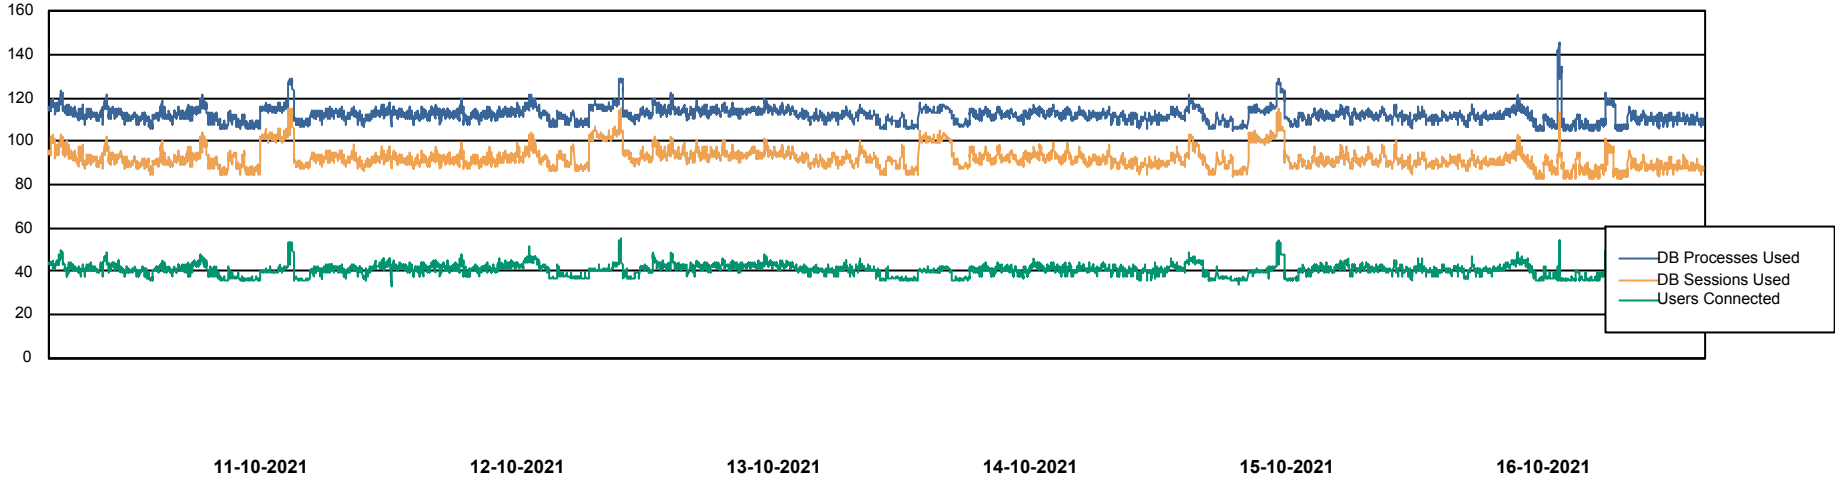

Weekly SLA Customer Report

Customer STK_Production
 Database ID 82

Harddisk Usage STK_STAABSDB2 Standby DB Server

| | Free disk space on c: (%) | Total disk space on c: (Gb) | Free disk space on d: (%) | Total disk space on d: (Gb) | Free disk space on e: (%) | Total disk space on e: (Gb) |
|------------|---------------------------|-----------------------------|---------------------------|-----------------------------|---------------------------|-----------------------------|
| 16-10-2021 | 70 | 99 | 38 | 350 | 23 | 1,000 |
| 15-10-2021 | 70 | 99 | 38 | 350 | 23 | 1,000 |
| 14-10-2021 | 70 | 99 | 38 | 350 | 23 | 1,000 |
| 13-10-2021 | 70 | 99 | 38 | 350 | 23 | 1,000 |
| 12-10-2021 | 70 | 99 | 37 | 350 | 23 | 1,000 |
| 11-10-2021 | 70 | 99 | 38 | 350 | 23 | 1,000 |
| 10-10-2021 | 70 | 99 | 37 | 350 | 23 | 1,000 |

Weekly SLA Customer Report

Customer STK_Production
Database ID 82

Database Performance STKDB_ABS1 Production Database

DB Processes Max 500
DB Sessions Max 776

Weekly SLA Customer Report

Customer STK_Production
Database ID 82