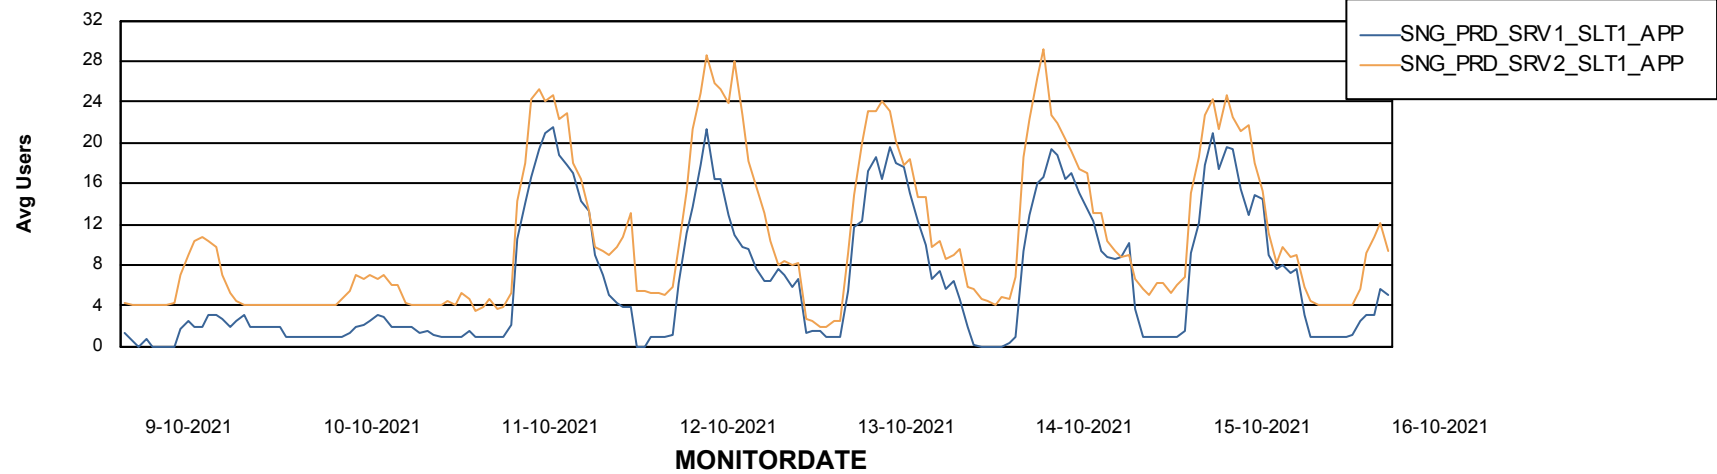

Weekly SLA Customer Report

Customer SNG_Production
Database ID 70

ABSolute Application Server Services

Avg memory used per ABS Server Service

Avg users per day per ABS server

Weekly SLA Customer Report

Customer SNG_Production
Database ID 70