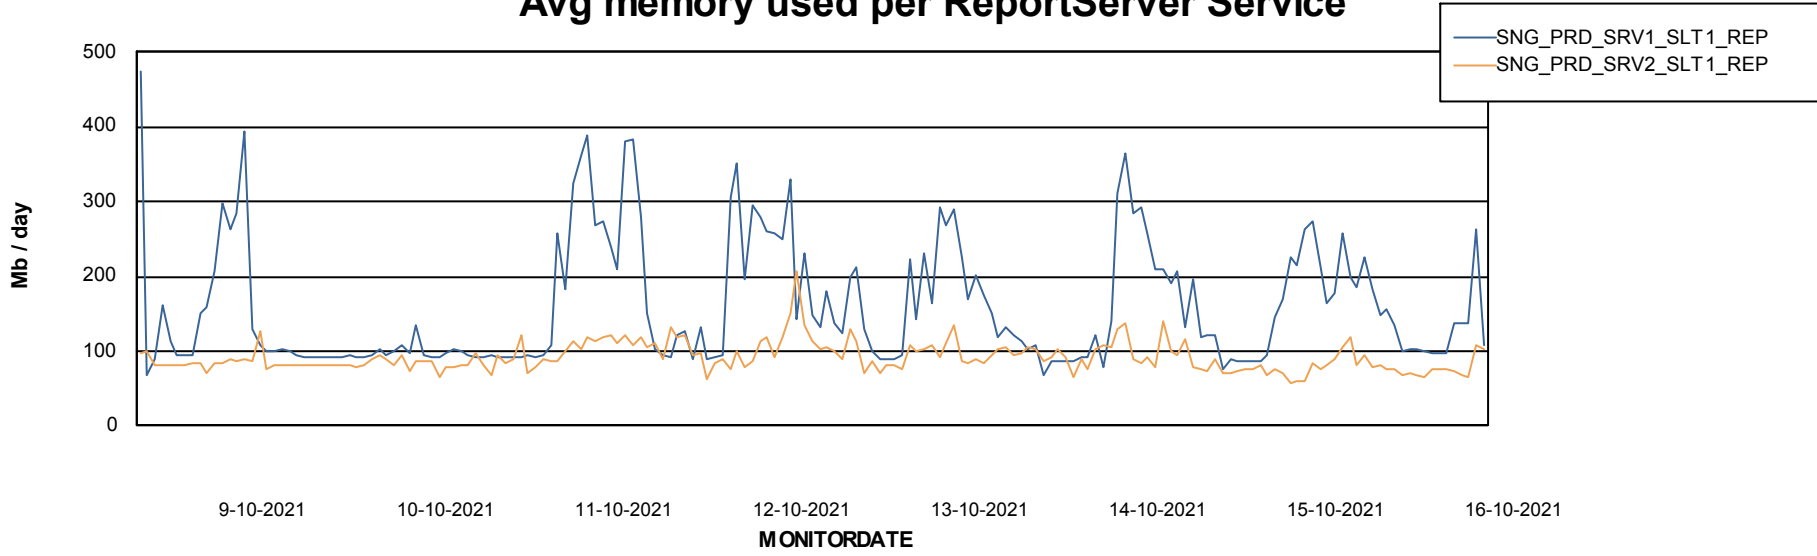

ABSSolute Application ReportServer Services

Avg memory used per ReportServer Service