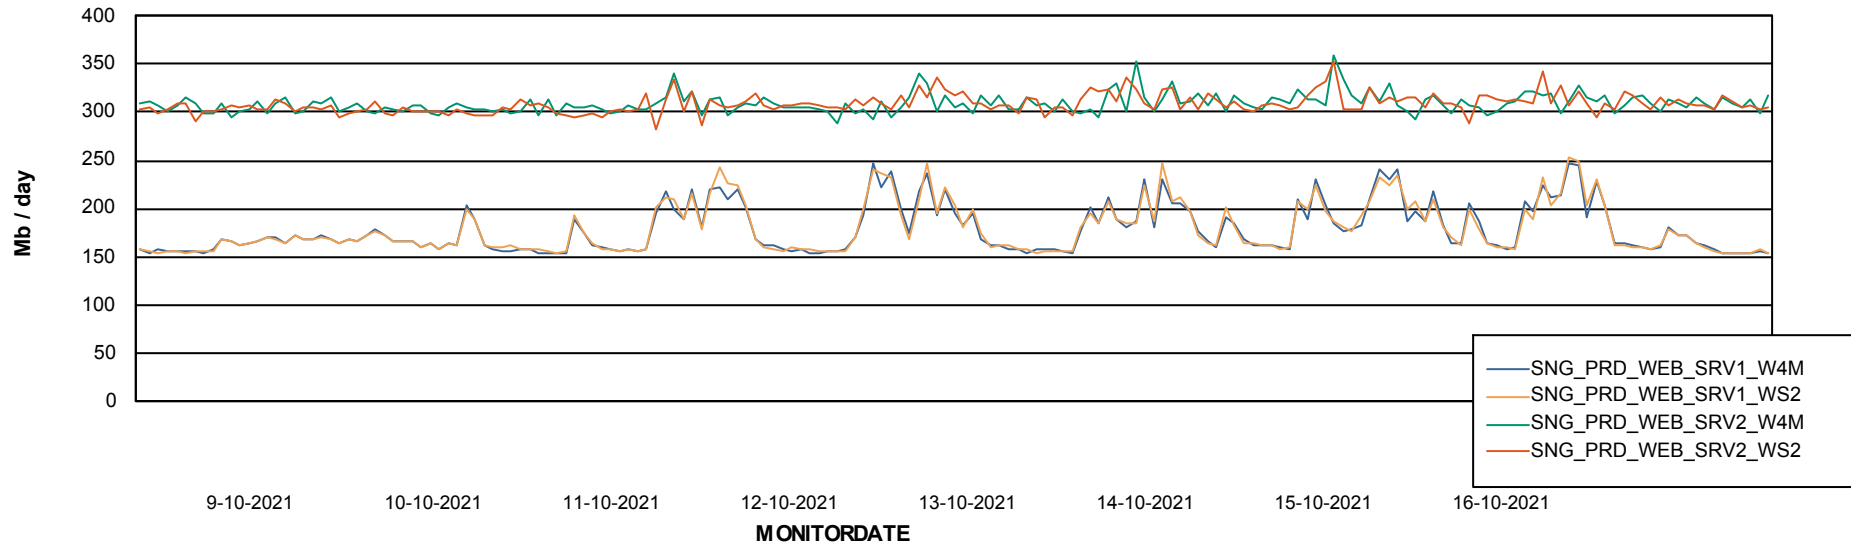

ABSSolute Application ReportServer Services

Avg memory used per ReportServer Service

Weekly SLA Customer Report

Customer SNG_Production
Database ID 70

ABSSolute Web Component Services

Avg memory used per ABS Web component