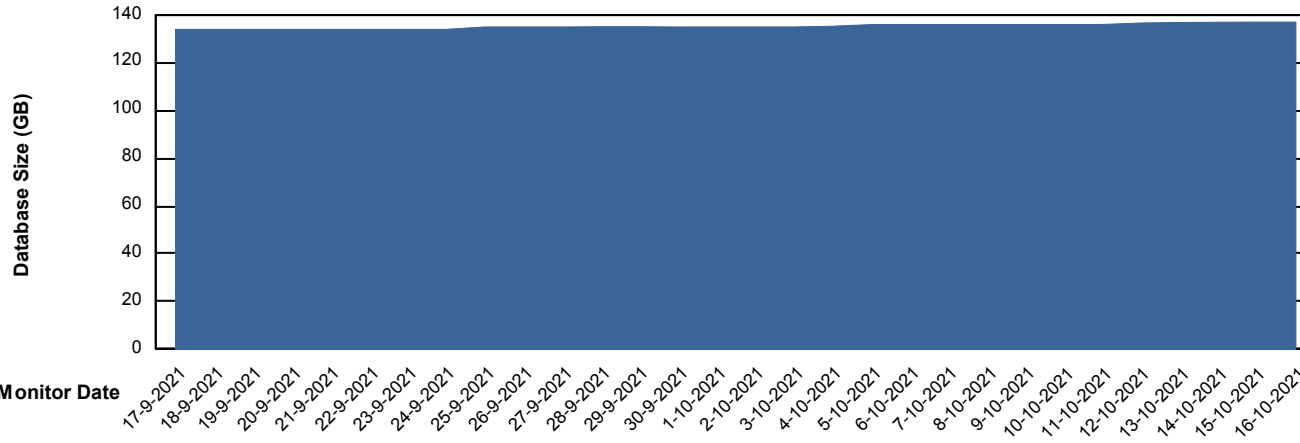

Weekly SLA Customer Report

Customer SNG_Production
Database ID 70

Database Performance SNGDB_Production

DB Processes Max 800
DB Sessions Max 1,224

Weekly SLA Customer Report

Customer SNG_Production
 Database ID 70

DATABASE SIZE SNGDB_Production

Database growth over last month

Database Tablespace SNGDB_Production

Date	Tablespace Name	Filesize (Gb)	Usedsize (Gb)	Percentage free
16-10-2021	ABSDATA	36	29	19
	INDX	99	76	23
15-10-2021	ABSDATA	36	29	19
	INDX	99	76	23
14-10-2021	ABSDATA	36	29	19
	INDX	99	76	23
13-10-2021	ABSDATA	36	29	19
	INDX	99	76	23
12-10-2021	ABSDATA	36	29	19
	INDX	99	76	23
11-10-2021	ABSDATA	36	29	19
	INDX	99	76	23
10-10-2021	ABSDATA	36	29	19
	INDX	99	76	23