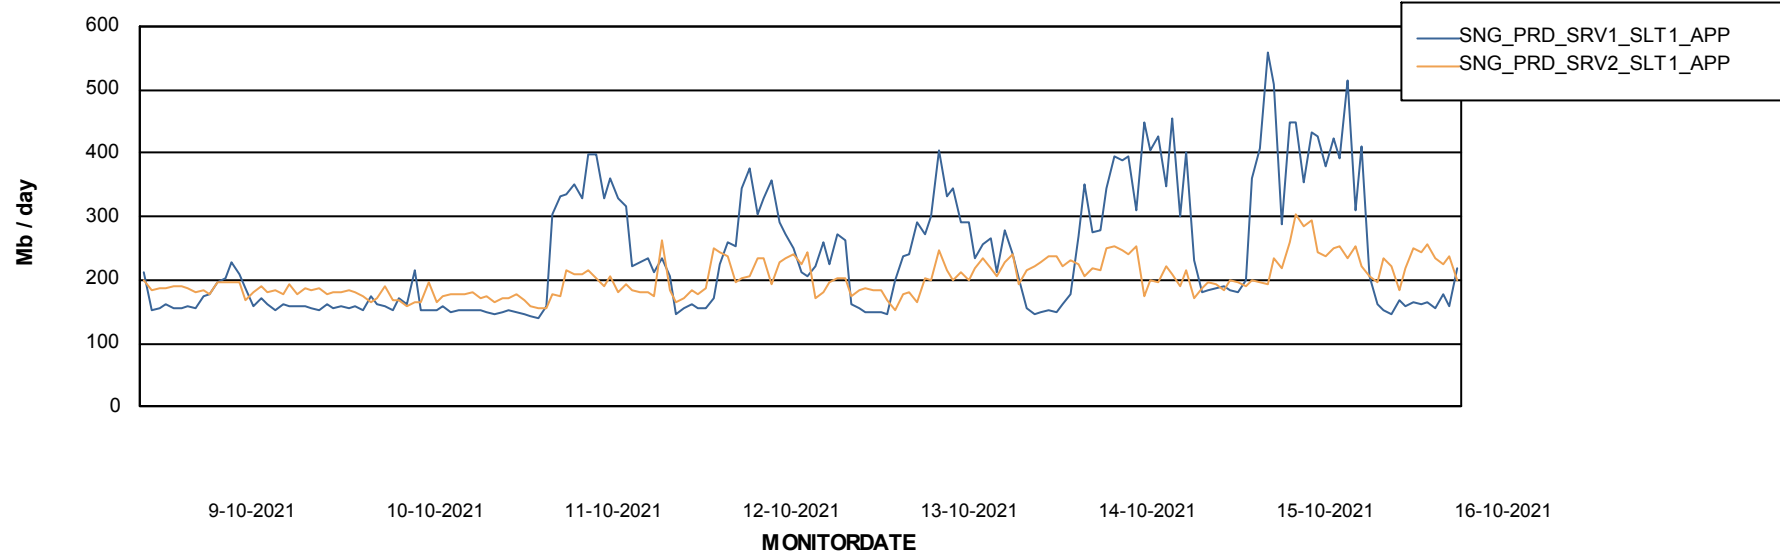

Weekly SLA Customer Report

Customer SNG_Production
Database ID 70

Database Performance SNGDB_Production

DB Processes Max 800
DB Sessions Max 1,224

Weekly SLA Customer Report

Customer SNG_Production
 Database ID 70

DATABASE SIZE SNGDB_Production

Database growth over last month

Database Tablespace SNGDB_Production

Date	Tablespace Name	Filesize (Gb)	Usedsize (Gb)	Percentage free
16-10-2021	ABSDATA	36	29	19
	INDX	99	76	23
15-10-2021	ABSDATA	36	29	19
	INDX	99	76	23
14-10-2021	ABSDATA	36	29	19
	INDX	99	76	23
13-10-2021	ABSDATA	36	29	19
	INDX	99	76	23
12-10-2021	ABSDATA	36	29	19
	INDX	99	76	23
11-10-2021	ABSDATA	36	29	19
	INDX	99	76	23
10-10-2021	ABSDATA	36	29	19
	INDX	99	76	23

Weekly SLA Customer Report

Customer SNG_Production
Database ID 70

ABSolute Application Server Services

Avg memory used per ABS Server Service

Avg users per day per ABS server

Weekly SLA Customer Report

Customer SNG_Production
Database ID 70