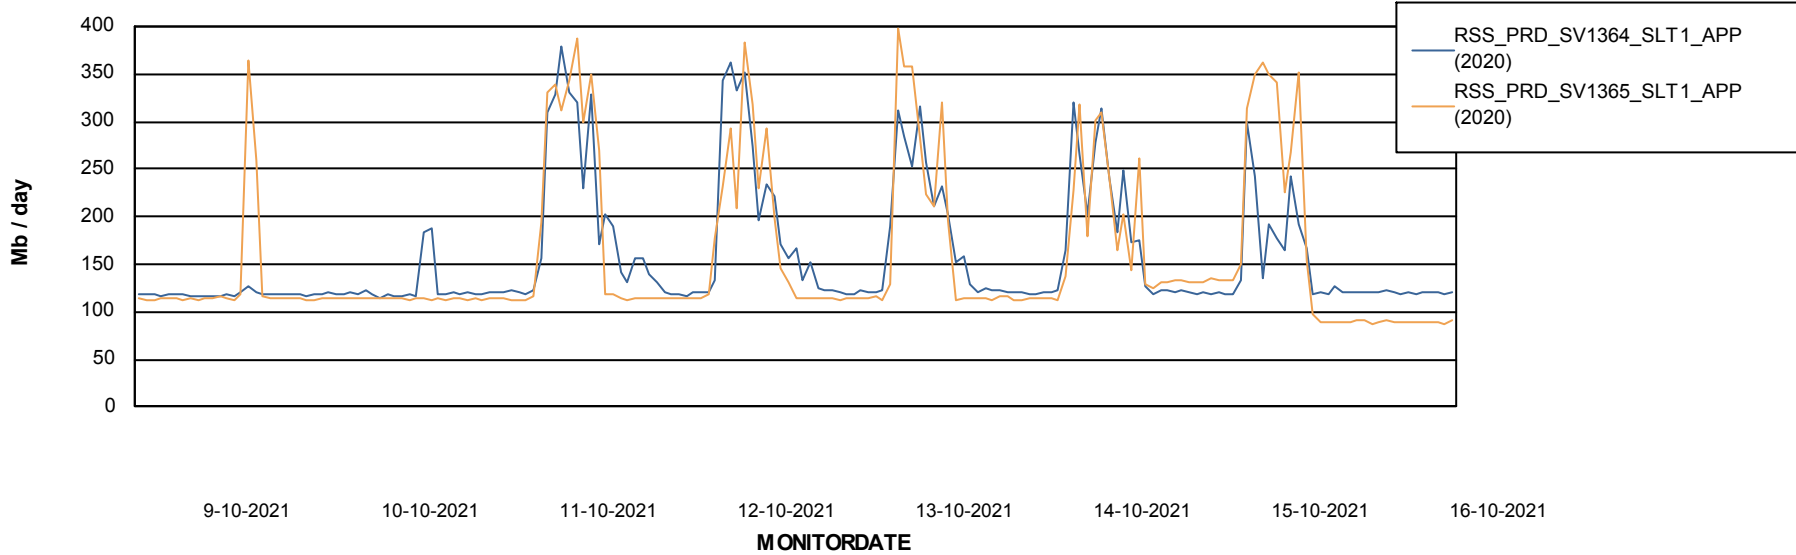

Database Tablespace RSS_DB_Primary (2020)

Date	Tablespace Name	Filesize (Gb)	Usedsize (Gb)	Percentage free
16-10-2021	ABSDATA	42	35	17
	INDX	46	38	17
15-10-2021	ABSDATA	42	35	17
	INDX	46	38	17
14-10-2021	ABSDATA	42	35	17
	INDX	46	38	17
13-10-2021	ABSDATA	42	35	17
	INDX	46	38	17
12-10-2021	ABSDATA	42	35	17
	INDX	46	38	17
11-10-2021	ABSDATA	42	34	19
	INDX	46	38	17
10-10-2021	ABSDATA	42	34	19
	INDX	46	38	17

Weekly SLA Customer Report

Customer RSS Production
Database ID 52

ABSSolute Application Server Services

Avg memory used per ABS Server Service

Avg users per day per ABS server

Weekly SLA Customer Report

Customer RSS Production
Database ID 52