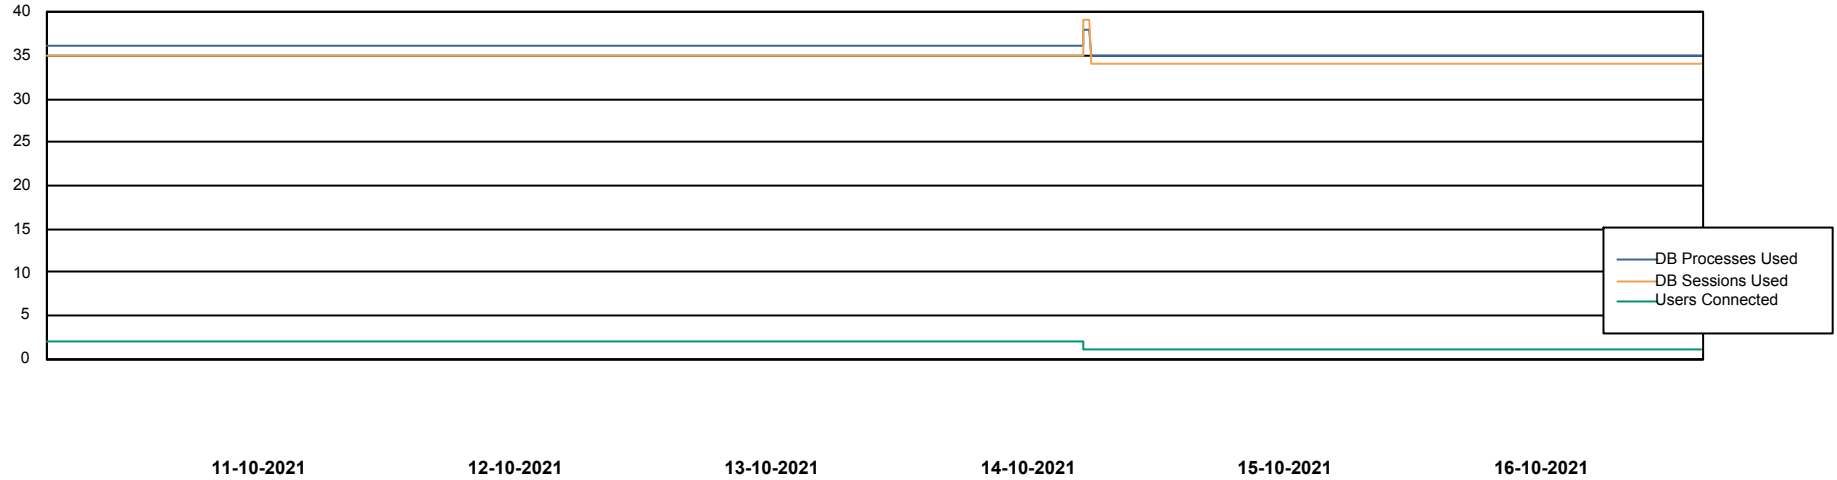

Database Performance RSS_DB_Standby (2020)

DB Processes Max 300
DB Sessions Max 472