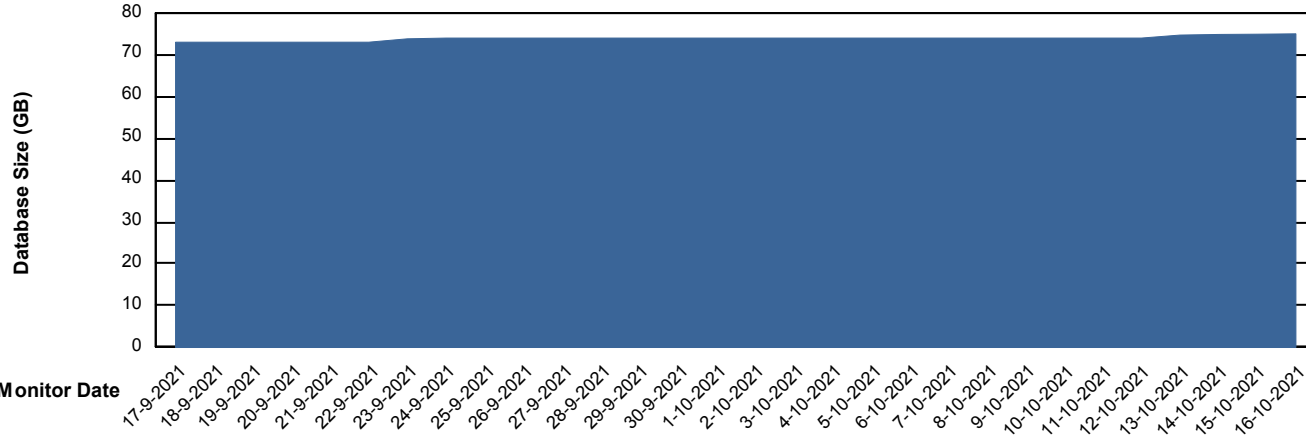

Database Performance RSS_DB_Standby (2020)

DB Processes Max 300
DB Sessions Max 472

Weekly SLA Customer Report

Customer RSS Production
 Database ID 52

DATABASE SIZE RSS_DB_Primary (2020)

Database growth over last month

Database Tablespace RSS_DB_Primary (2020)

Date	Tablespace Name	Filesize (Gb)	Usedsize (Gb)	Percentage free
16-10-2021	ABSDATA	42	35	17
	INDX	46	38	17
15-10-2021	ABSDATA	42	35	17
	INDX	46	38	17
14-10-2021	ABSDATA	42	35	17
	INDX	46	38	17
13-10-2021	ABSDATA	42	35	17
	INDX	46	38	17
12-10-2021	ABSDATA	42	35	17
	INDX	46	38	17
11-10-2021	ABSDATA	42	34	19
	INDX	46	38	17
10-10-2021	ABSDATA	42	34	19
	INDX	46	38	17