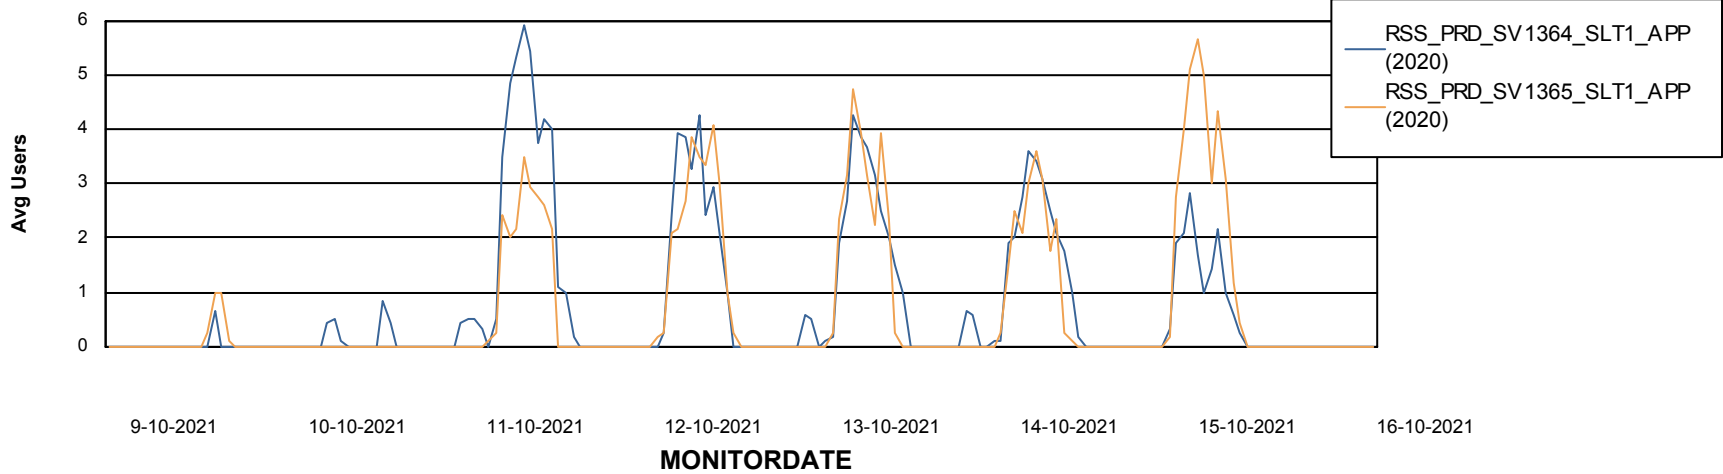

Database Tablespace RSS_DB_Primary (2020)

Date	Tablespace Name	Filesize (Gb)	Usedsize (Gb)	Percentage free
16-10-2021	ABSDATA	42	35	17
	INDX	46	38	17
15-10-2021	ABSDATA	42	35	17
	INDX	46	38	17
14-10-2021	ABSDATA	42	35	17
	INDX	46	38	17
13-10-2021	ABSDATA	42	35	17
	INDX	46	38	17
12-10-2021	ABSDATA	42	35	17
	INDX	46	38	17
11-10-2021	ABSDATA	42	34	19
	INDX	46	38	17
10-10-2021	ABSDATA	42	34	19
	INDX	46	38	17

Weekly SLA Customer Report

Customer RSS Production
Database ID 52

ABSSolute Application Server Services

Avg memory used per ABS Server Service

Avg users per day per ABS server

Weekly SLA Customer Report

Customer RSS Production
Database ID 52