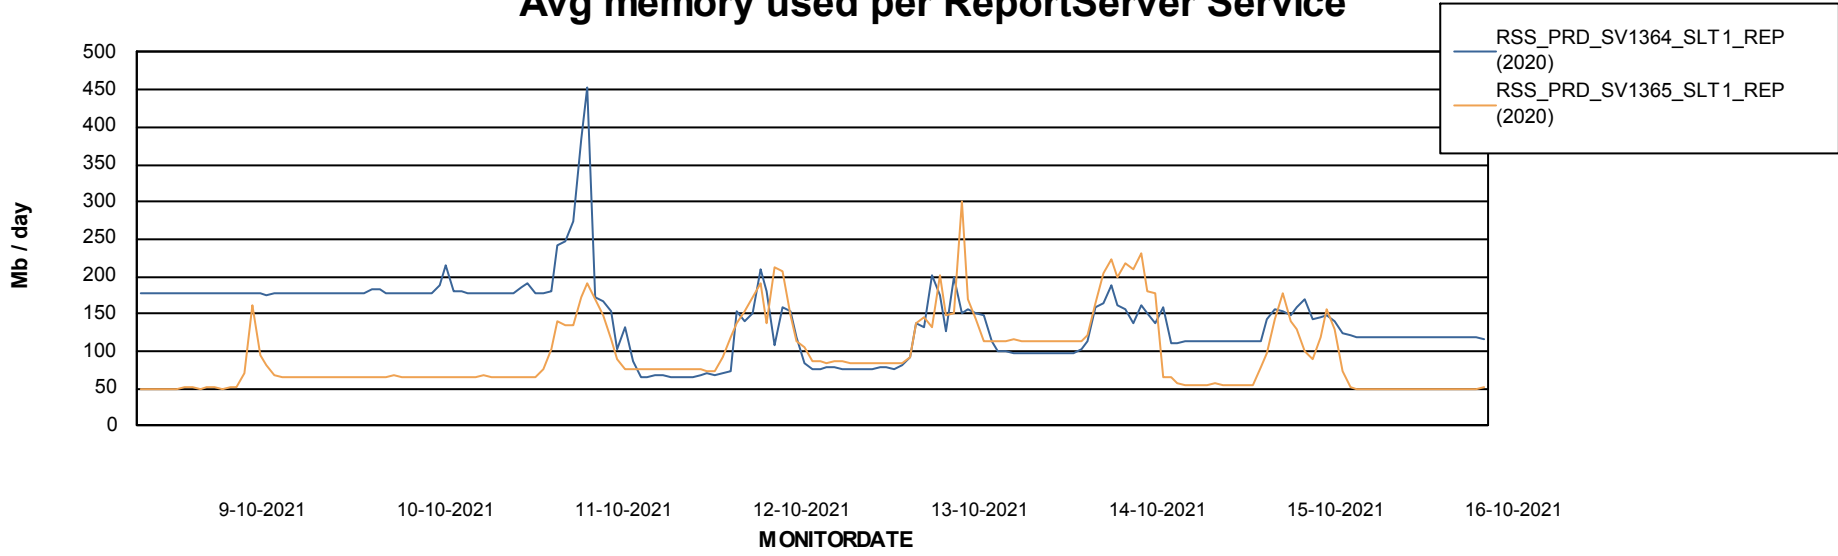

ABSSolute Application ReportServer Services

Avg memory used per ReportServer Service