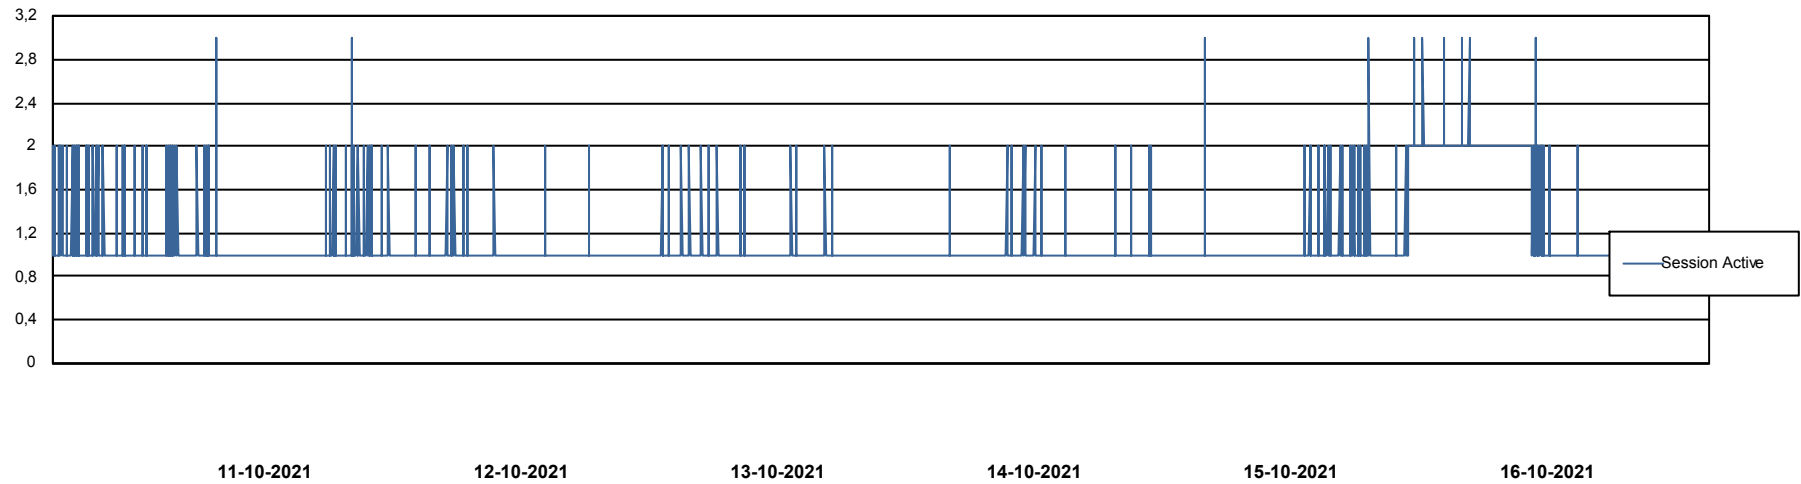

Weekly SLA Customer Report

Customer RSS Production
Database ID 52

Harddisk Usage RSS_PRD_SV1366 (2020)

	Free disk space on c: (%)	Total disk space on c: (Gb)
16-10-2021	61	150
15-10-2021	62	150
14-10-2021	62	150
13-10-2021	63	150
12-10-2021	63	150
11-10-2021	63	150
10-10-2021	63	150

Weekly SLA Customer Report

Customer RSS Production
Database ID 52

Database Performance RSS_DB_Primary (2020)

DB Processes Max 300
DB Sessions Max 472

Weekly SLA Customer Report

Customer RSS Production
Database ID 52