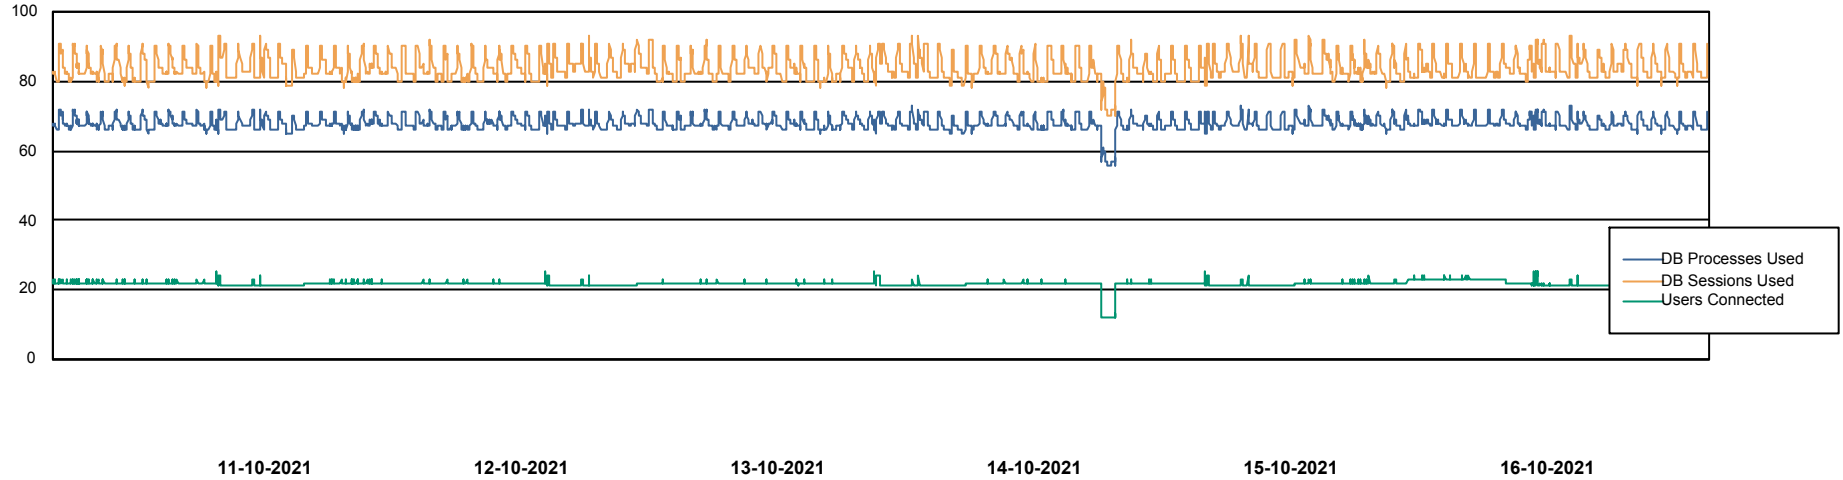

Database Performance RSS_DB_Primary (2020)

DB Processes Max 300
DB Sessions Max 472