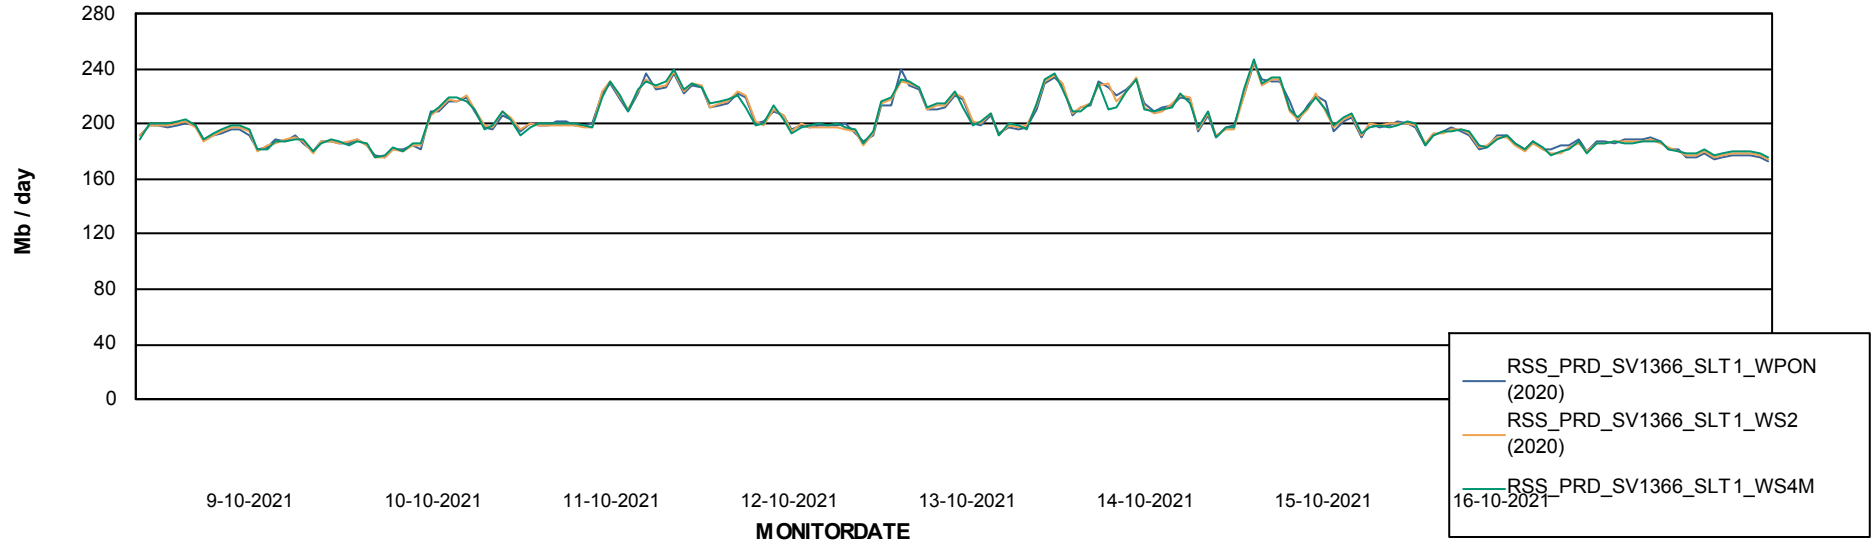

ABSSolute Application ReportServer Services

Avg memory used per ReportServer Service

Weekly SLA Customer Report

Customer RSS Production
Database ID 52

ABSSolute Web Component Services

Avg memory used per ABS Web component