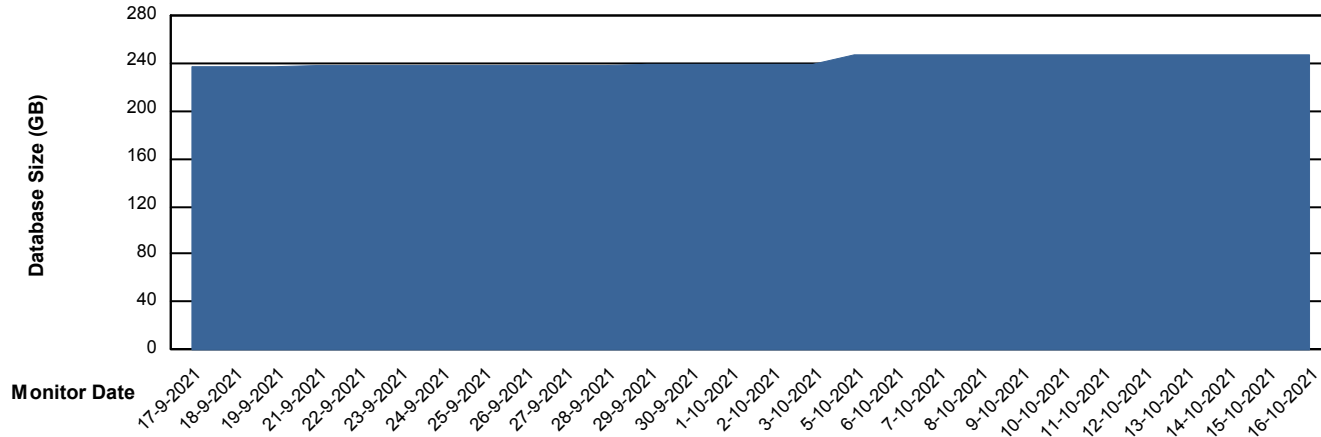

DB Processes Max 1,000

Weekly SLA Customer Report

Customer PHS_Production
Database ID 47

DATABASE SIZE PHSDB_Production

Database growth over last month

DATABASE SIZE PHSDB_Test

Database growth over last month