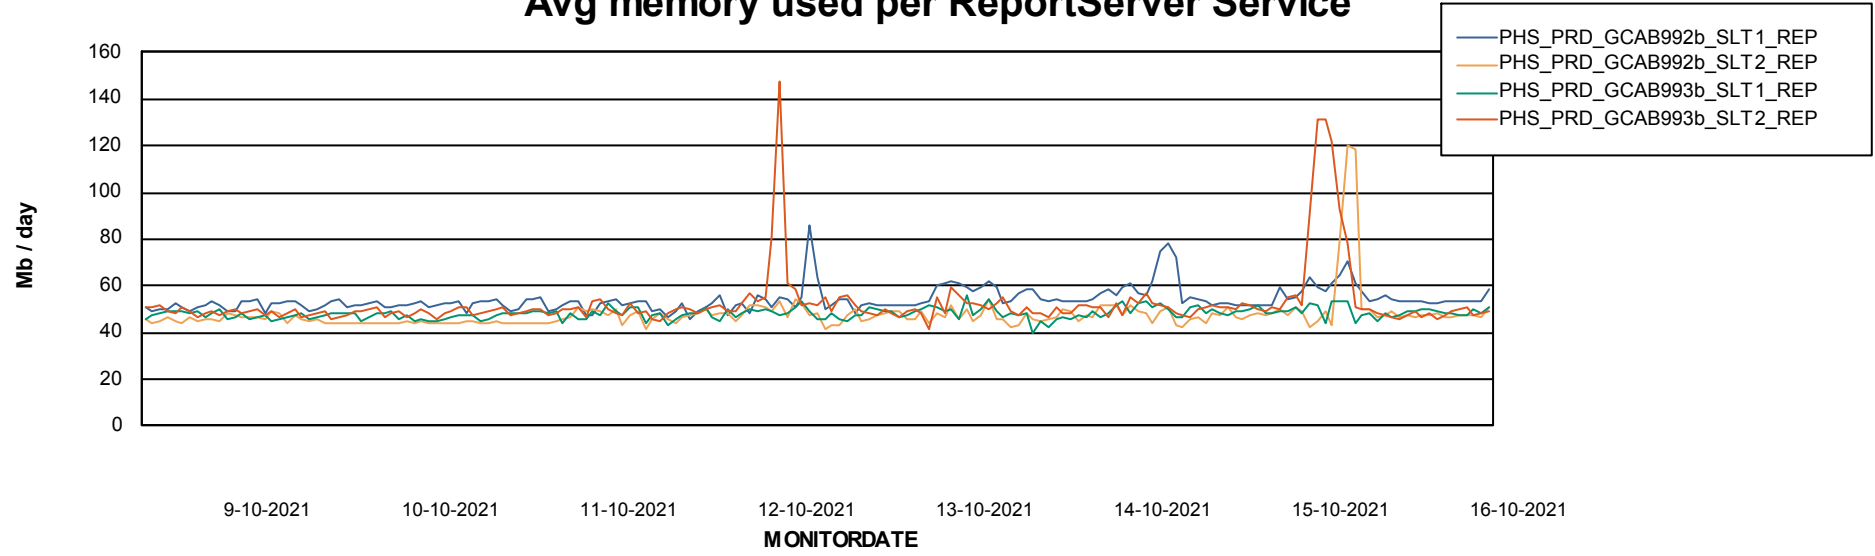

ABSSolute Application ReportServer Services

Avg memory used per ReportServer Service