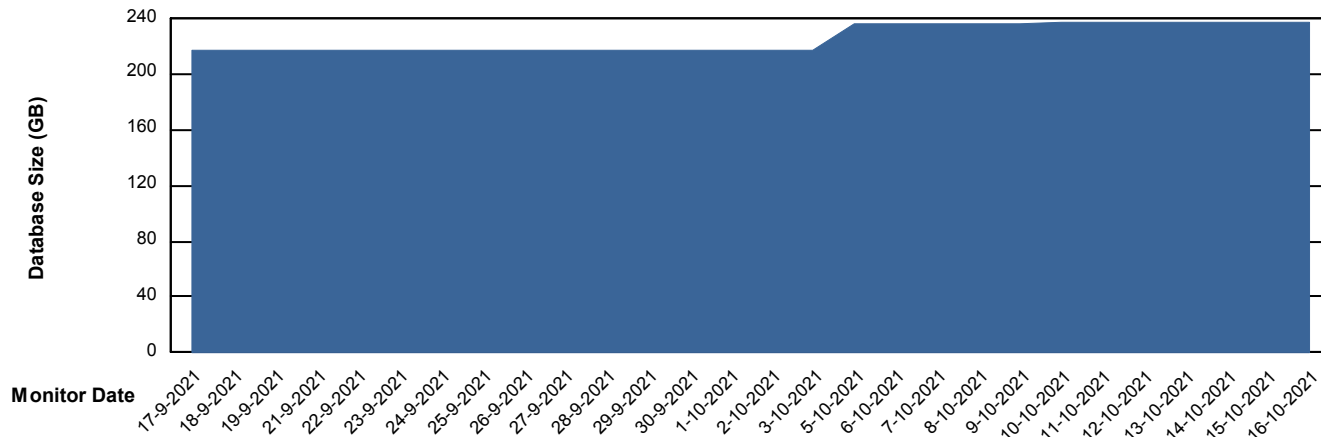

DB Processes Max 1,000

Weekly SLA Customer Report

Customer PHS_Production
Database ID 47

DATABASE SIZE PHSDB_Production

Database growth over last month

DATABASE SIZE PHSDB_Test

Database growth over last month