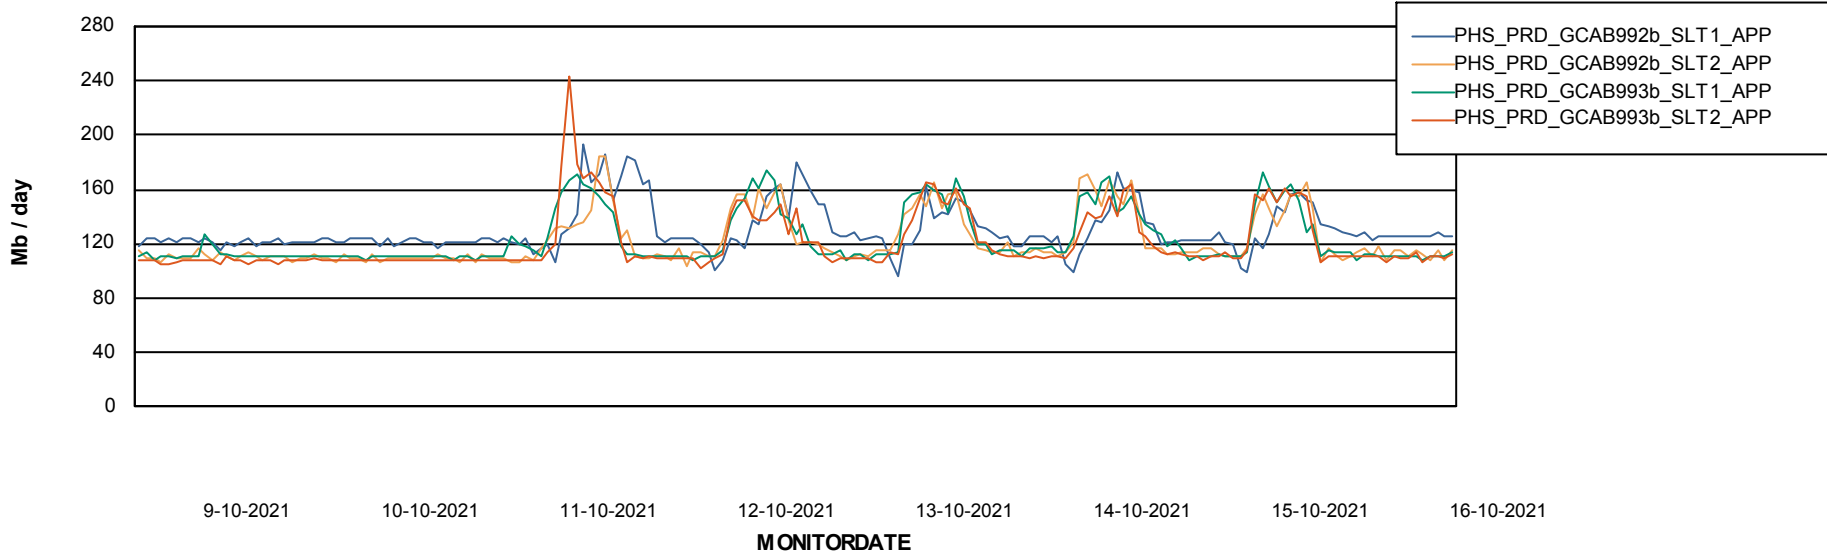

ABSSolute Application Server Services

Avg memory used per ABS Server Service