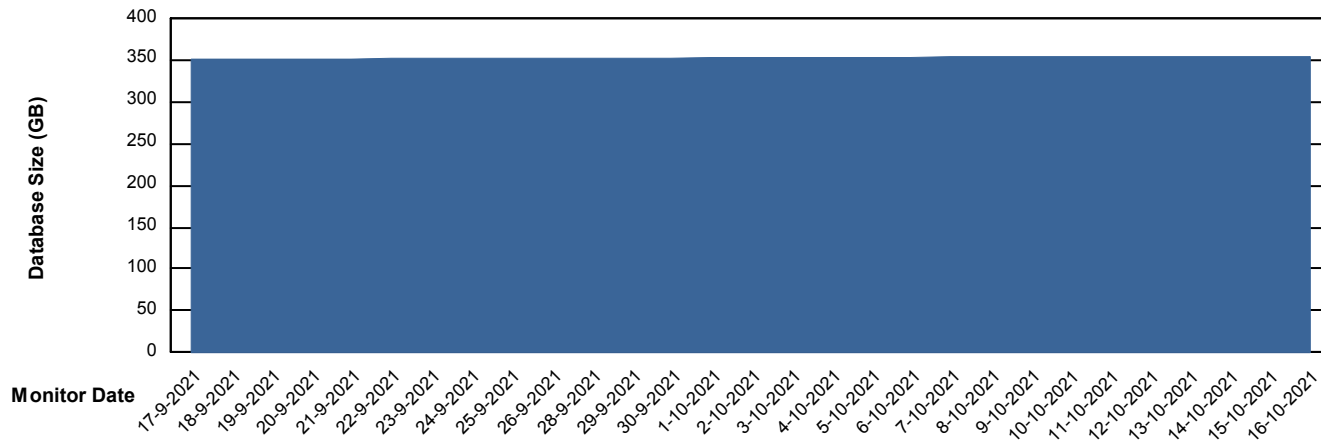

DATABASE SIZE NIXDB_Production

Database growth over last month