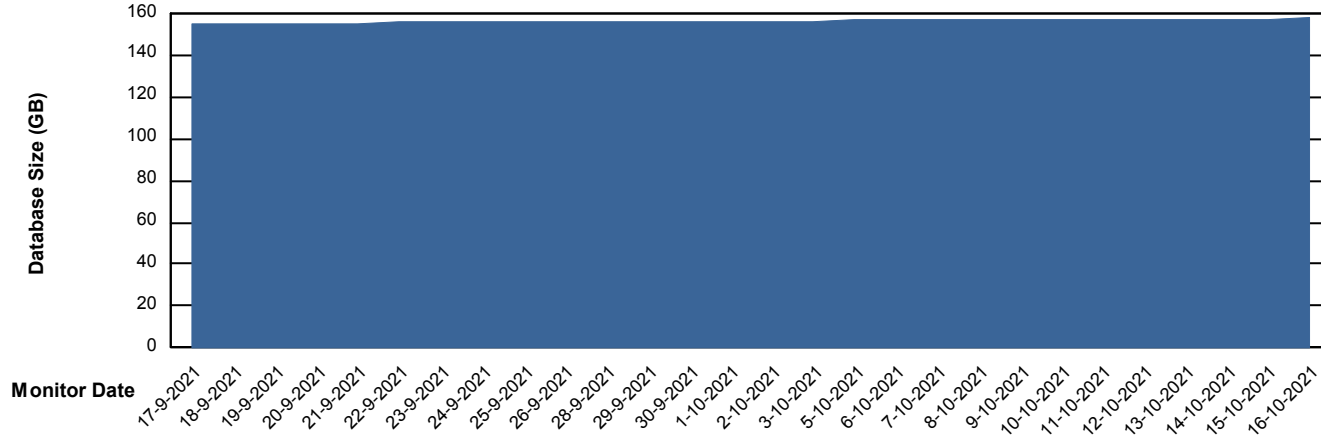

DATABASE SIZE NIXDB_BI

Database growth over last month