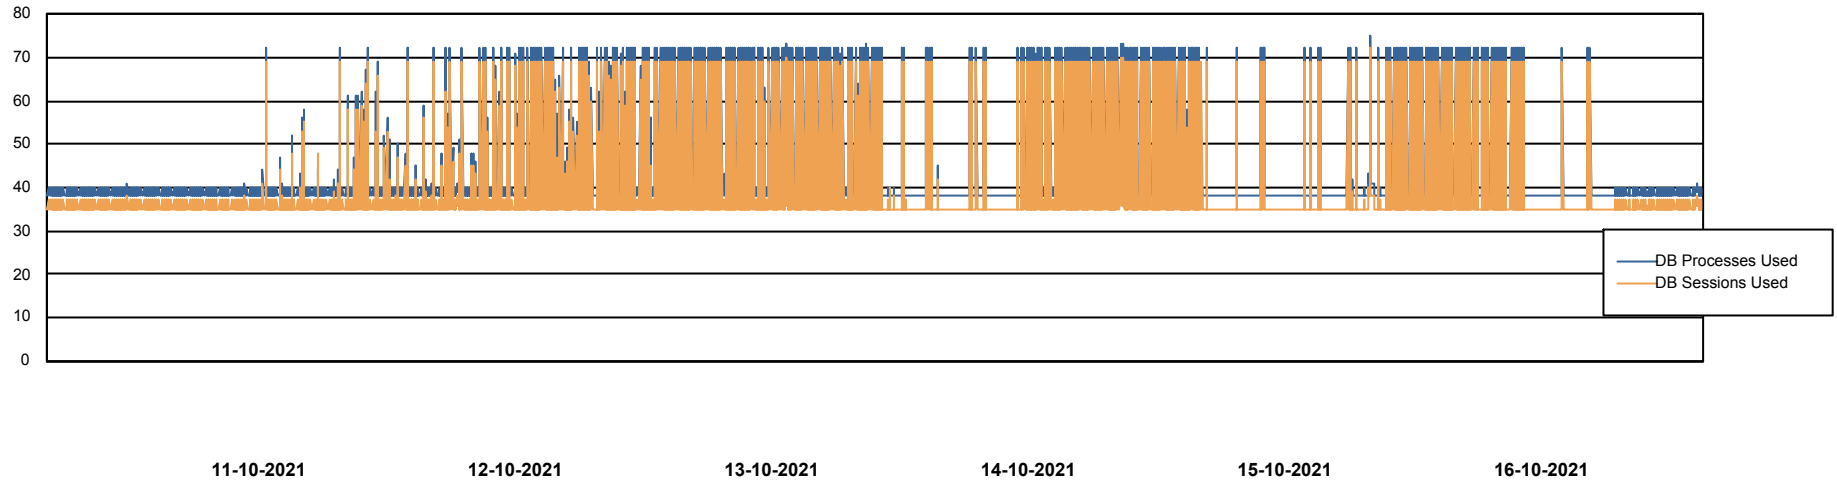

Database Performance NIXDB_Standby

DB Processes Max 300