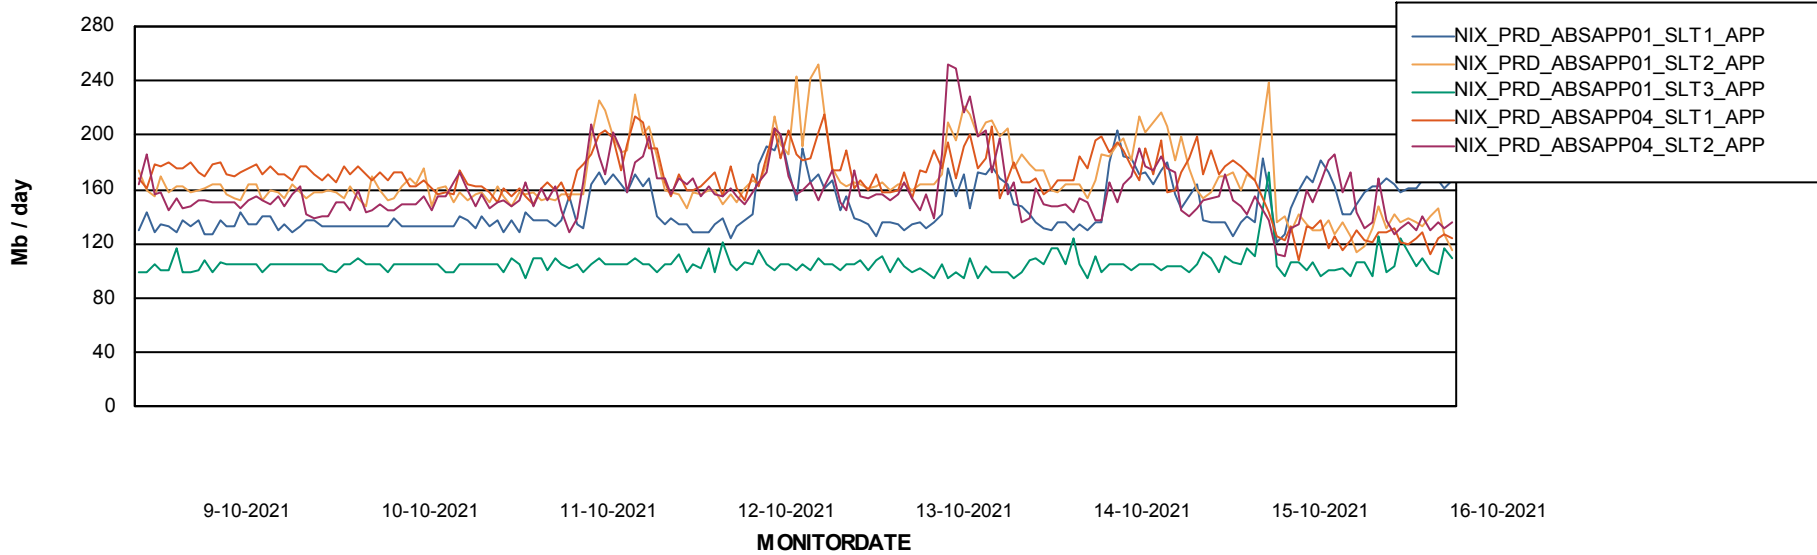

ABSSolute Application Server Services

Avg memory used per ABS Server Service