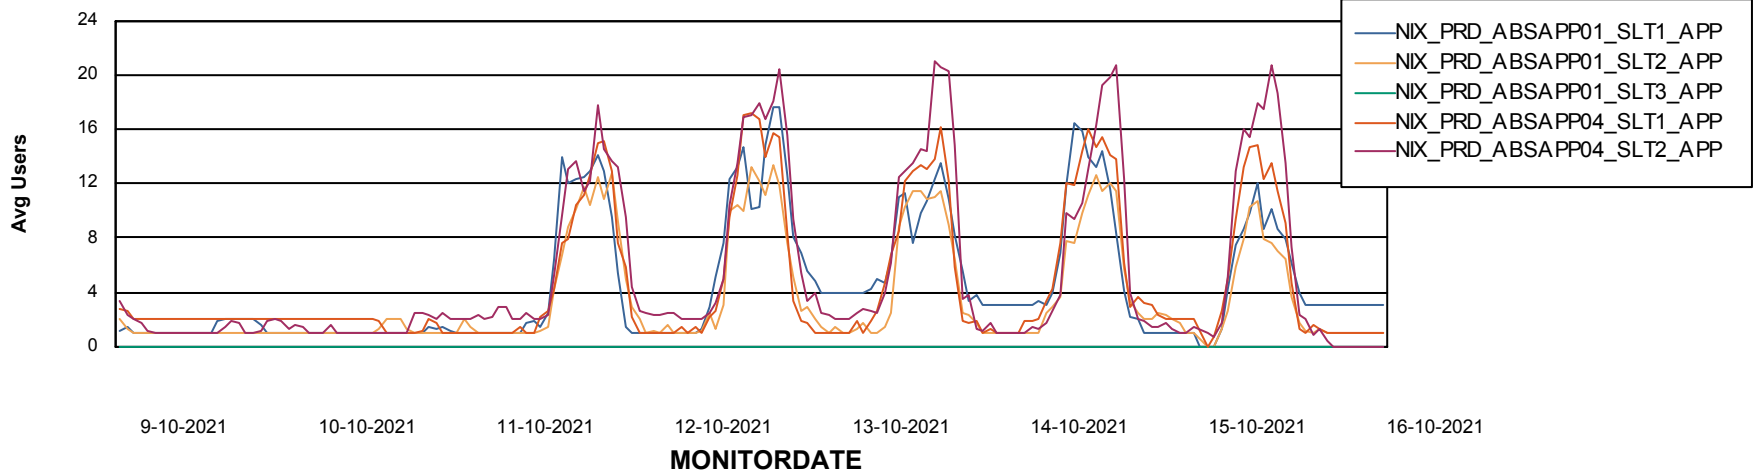

Avg users per day per ABS server