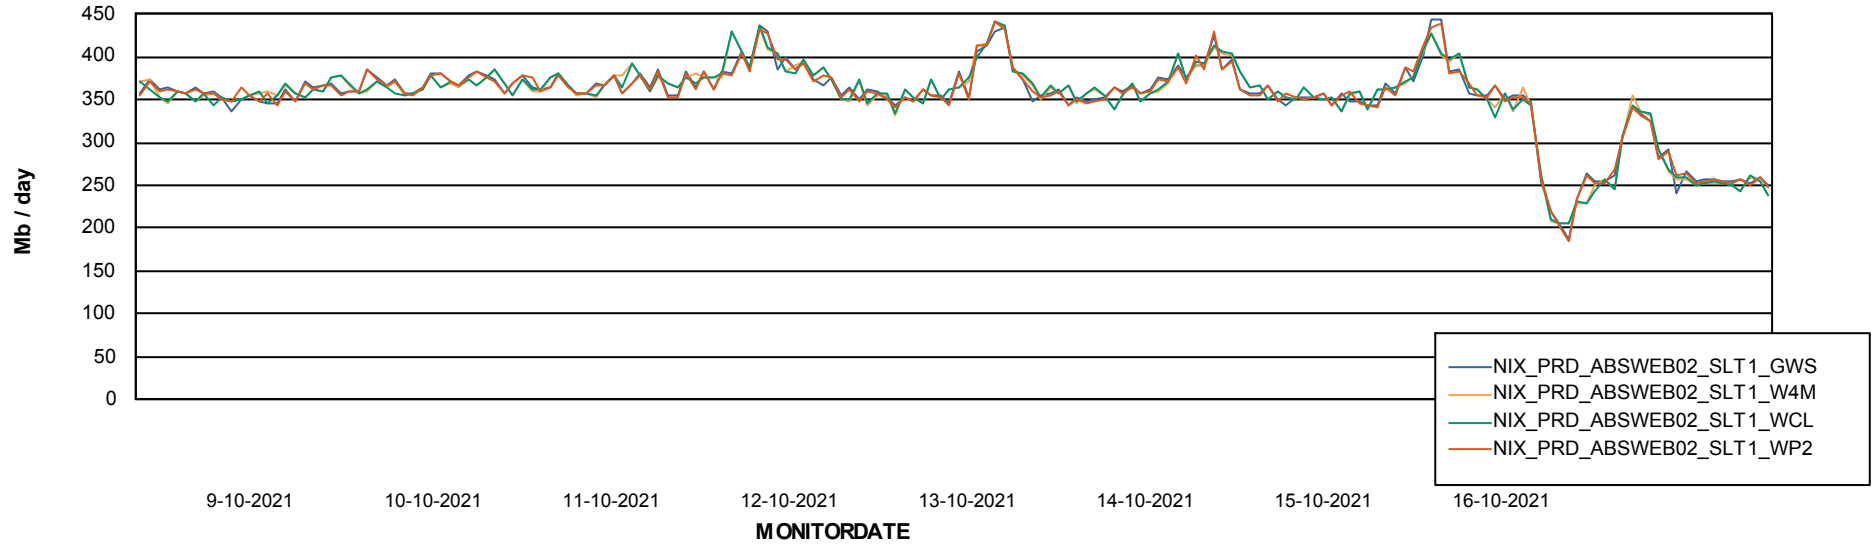

ABSSolute Web Component Services

Avg memory used per ABS Web component