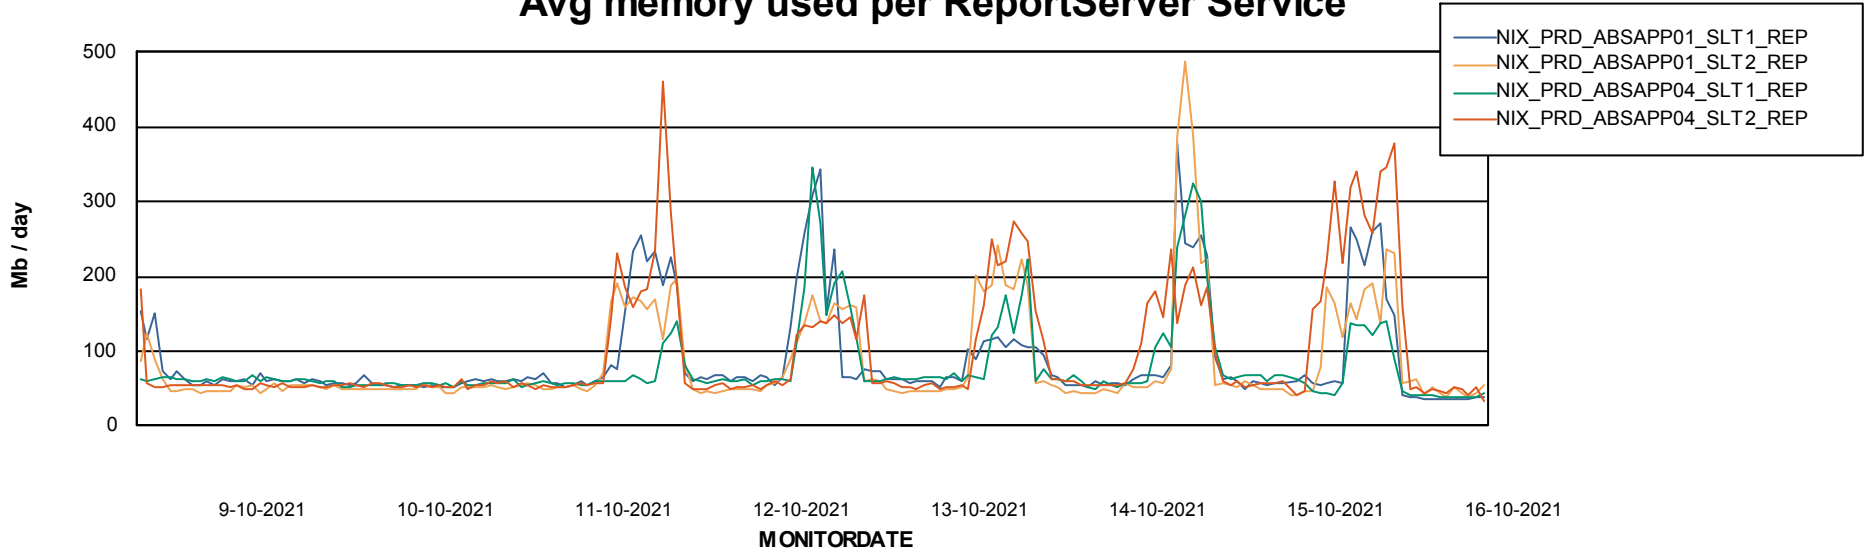

ABSSolute Application ReportServer Services

Avg memory used per ReportServer Service