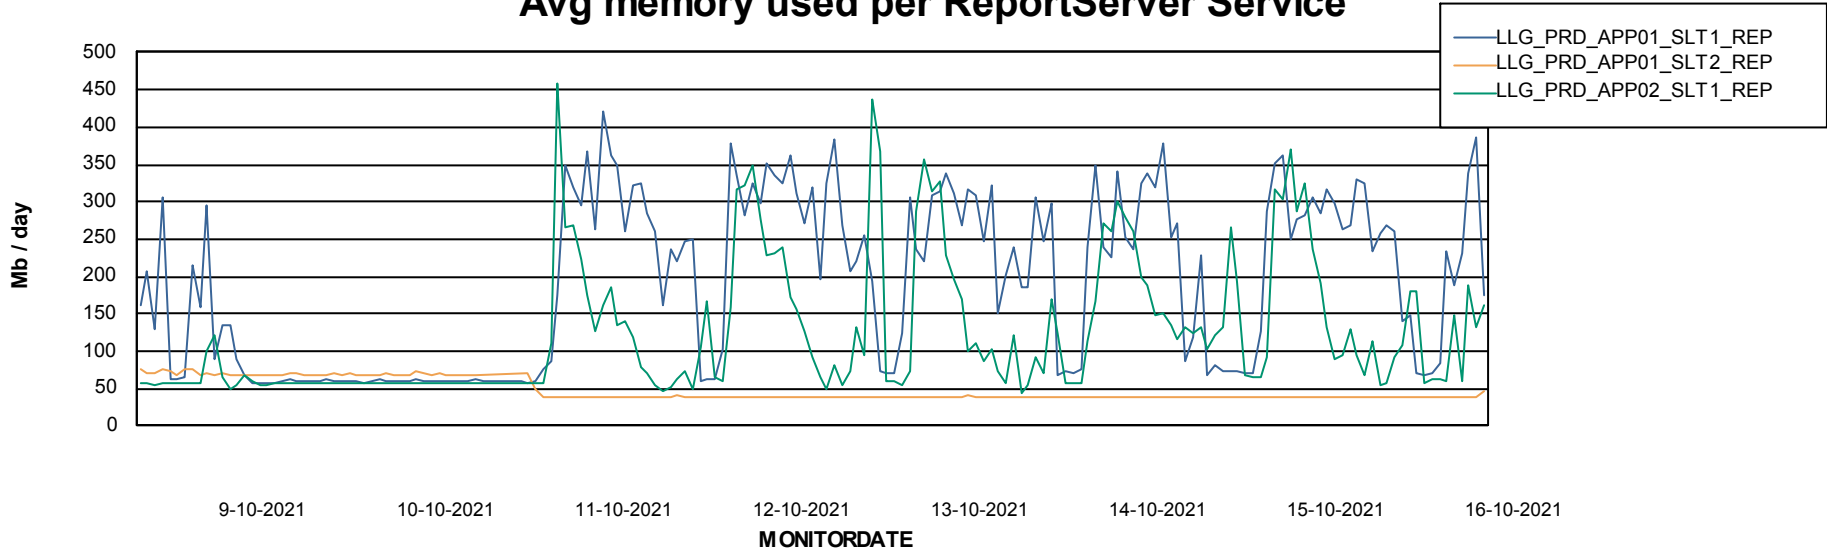

ABSolute Application Server Services

Avg memory used per ReportServer Service