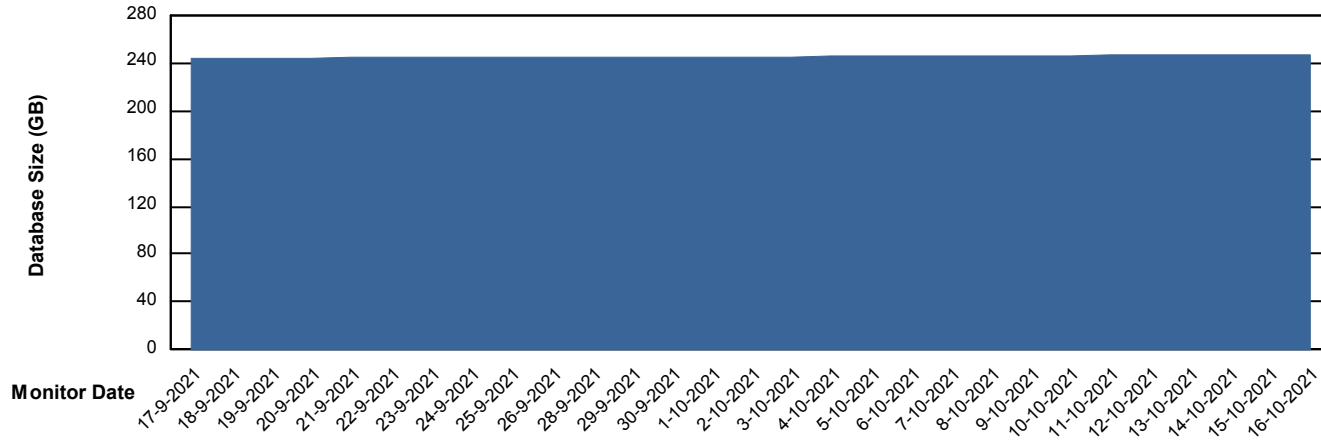

DB Processes Max 1,000

Weekly SLA Customer Report

Customer LLG_Production
Database ID 53

DATABASE SIZE LLGDB_Production

Database growth over last month

DATABASE SIZE LLGDBBI_Production

Database growth over last month