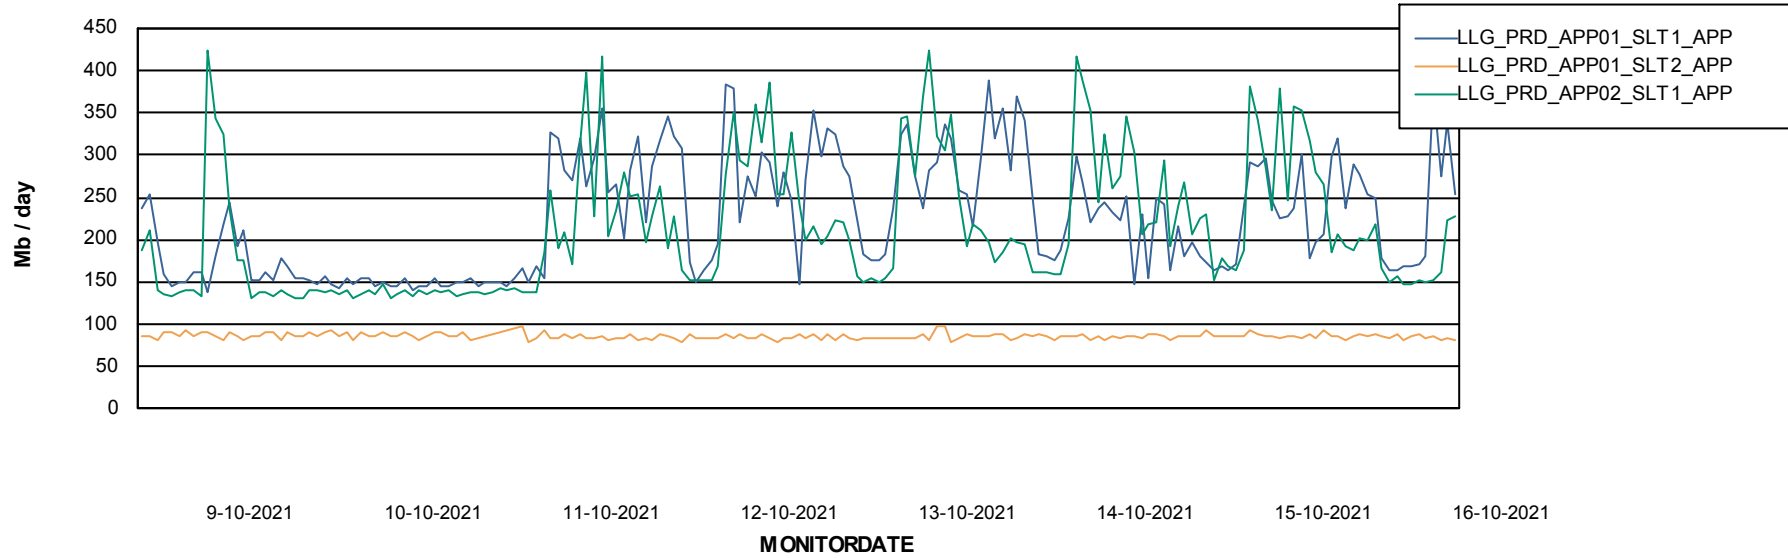

ABSSolute Application Server Services

Avg memory used per ABS Server Service