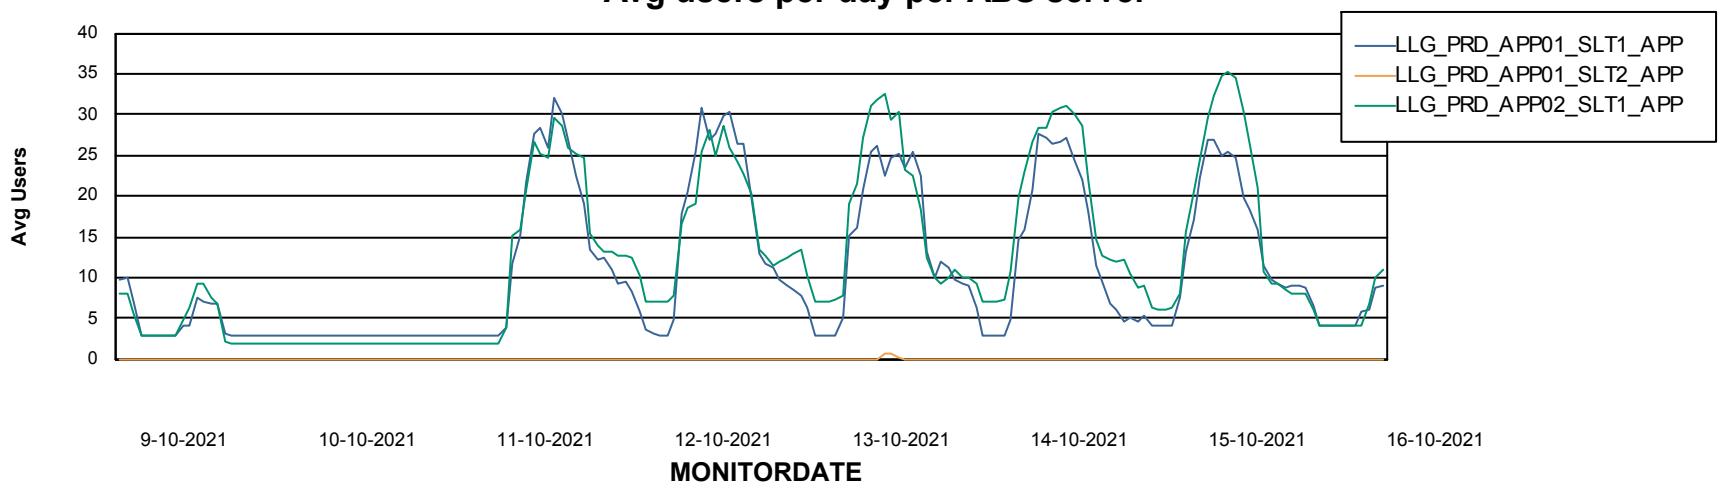

Avg users per day per ABS server