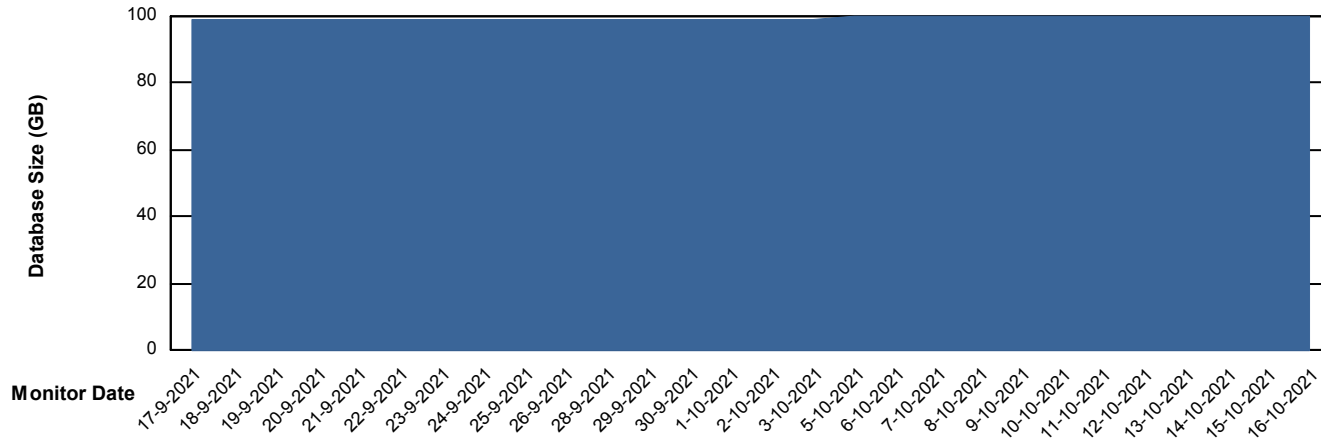

DB Processes Max 1,000

Weekly SLA Customer Report

Customer LLG_Production
Database ID 53

DATABASE SIZE LLGDB_Production

Database growth over last month

DATABASE SIZE LLGDBBI_Production

Database growth over last month