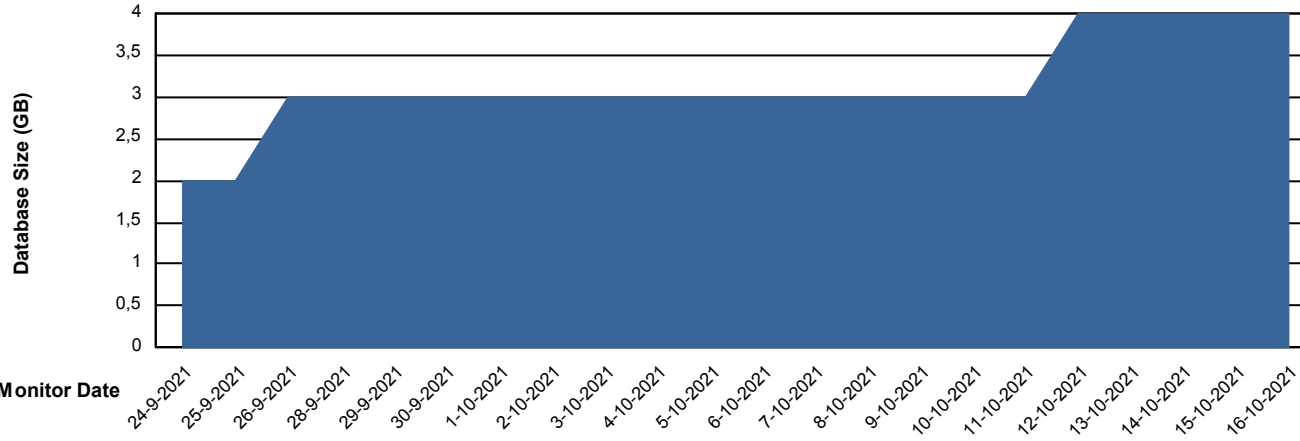

Weekly SLA Customer Report

Customer KBR_Production
Database ID 117

Database Performance KBR_PRD_DB-SRV1_DB

DB Processes Max 1,000

Weekly SLA Customer Report

Customer KBR_Production
 Database ID 117

DATABASE SIZE KBR_PRD_DB-SRV1_DB

Database growth over last month

Database Tablespace KBR_PRD_DB-SRV1_DB

| Date | Tablespace Name | Filesize (Gb) | Usedsize (Gb) | Percentage free |
|------------|-----------------|---------------|---------------|-----------------|
| 16-10-2021 | ABSDATA | 4 | 1 | 80 |
| | INDX | 8 | 0 | 100 |
| 15-10-2021 | ABSDATA | 4 | 1 | 80 |
| | INDX | 8 | 0 | 100 |
| 14-10-2021 | ABSDATA | 4 | 1 | 80 |
| | INDX | 8 | 0 | 100 |
| 13-10-2021 | ABSDATA | 4 | 1 | 80 |
| | INDX | 8 | 0 | 100 |
| 12-10-2021 | ABSDATA | 4 | 1 | 80 |
| | INDX | 8 | 0 | 100 |
| 11-10-2021 | ABSDATA | 4 | 1 | 80 |
| | INDX | 8 | 0 | 100 |
| 10-10-2021 | ABSDATA | 4 | 1 | 80 |
| | INDX | 8 | 0 | 100 |