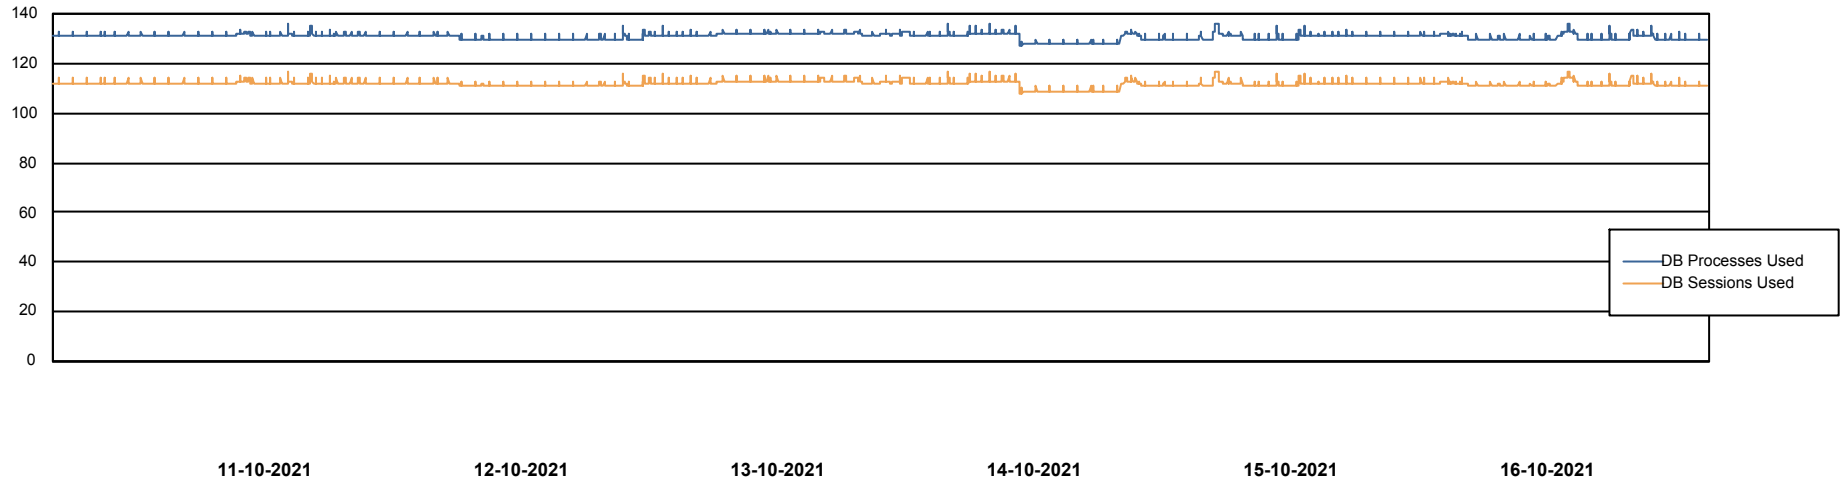

Weekly SLA Customer Report

Customer KBR_Production
 Database ID 117

Harddisk Usage KBR_PRD_WEBSRV2

| | Free disk space on / (%) | Total disk space on / (Gb) | Used disk space on / (Gb) | Free disk space on /boot (%) | Total disk space on /boot (Gb) | Used disk space on /boot (Gb) |
|------------|--------------------------|----------------------------|---------------------------|------------------------------|--------------------------------|-------------------------------|
| 16-10-2021 | 84 | 55 | 9 | 72 | 1 | 0 |
| 15-10-2021 | 84 | 55 | 9 | 72 | 1 | 0 |
| 14-10-2021 | 84 | 55 | 9 | 72 | 1 | 0 |
| 13-10-2021 | 84 | 55 | 9 | 72 | 1 | 0 |
| 12-10-2021 | 84 | 55 | 9 | 72 | 1 | 0 |
| 11-10-2021 | 84 | 55 | 9 | 72 | 1 | 0 |
| 10-10-2021 | 84 | 55 | 9 | 72 | 1 | 0 |

Weekly SLA Customer Report

Customer KBR_Production
Database ID 117

Database Performance KBR_PRD_DB-SRV1_DB

DB Processes Max 1,000

Weekly SLA Customer Report

Customer KBR_Production
 Database ID 117

DATABASE SIZE KBR_PRD_DB-SRV1_DB