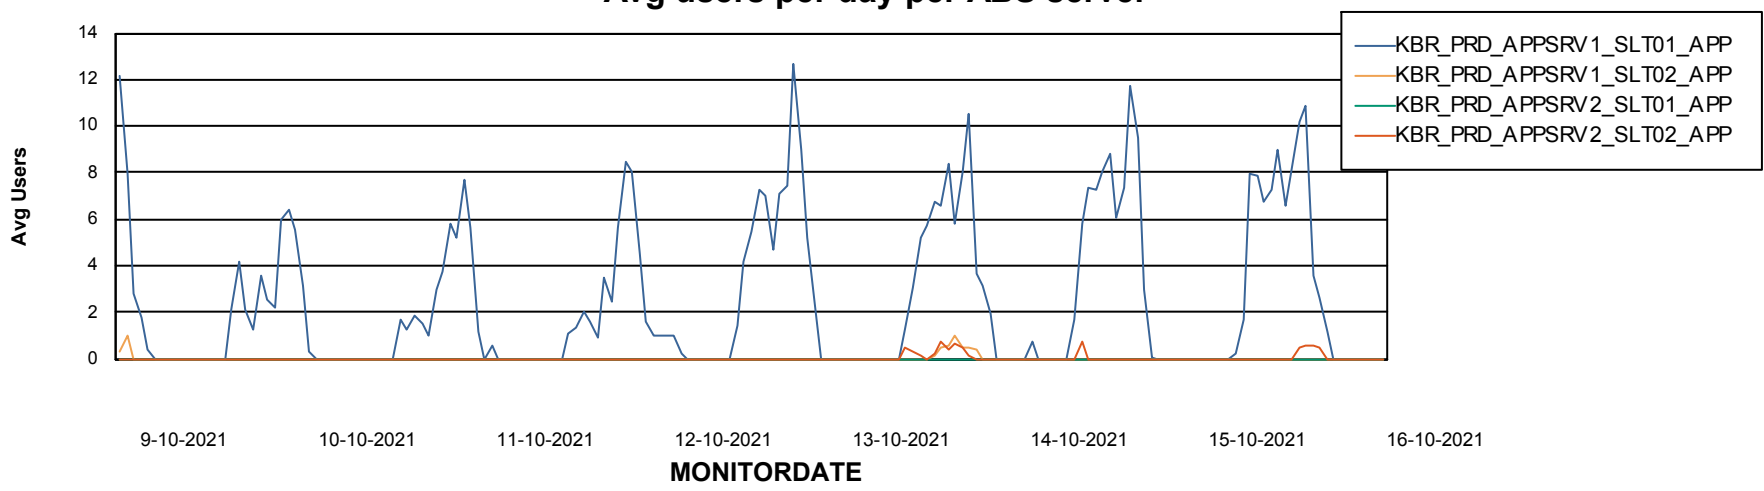

Avg users per day per ABS server