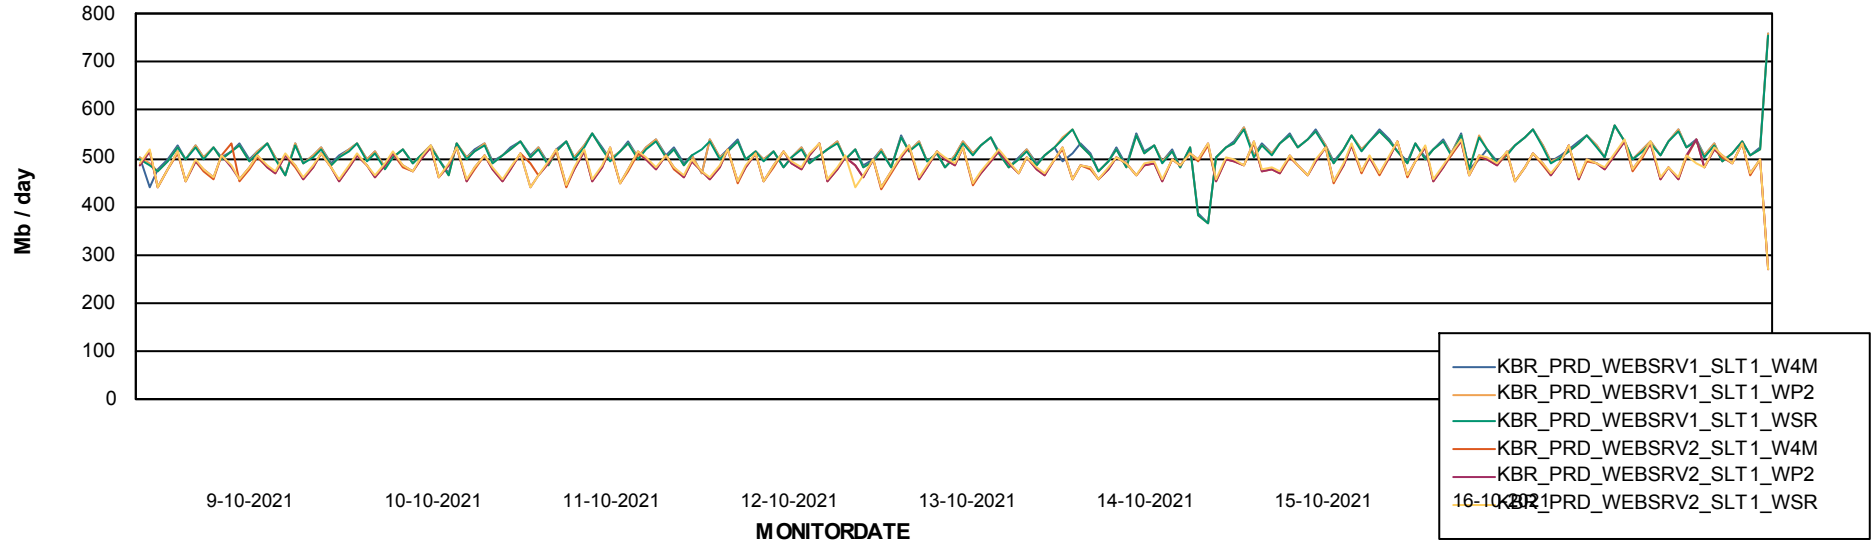

ABSSolute Web Component Services

Avg memory used per ABS Web component