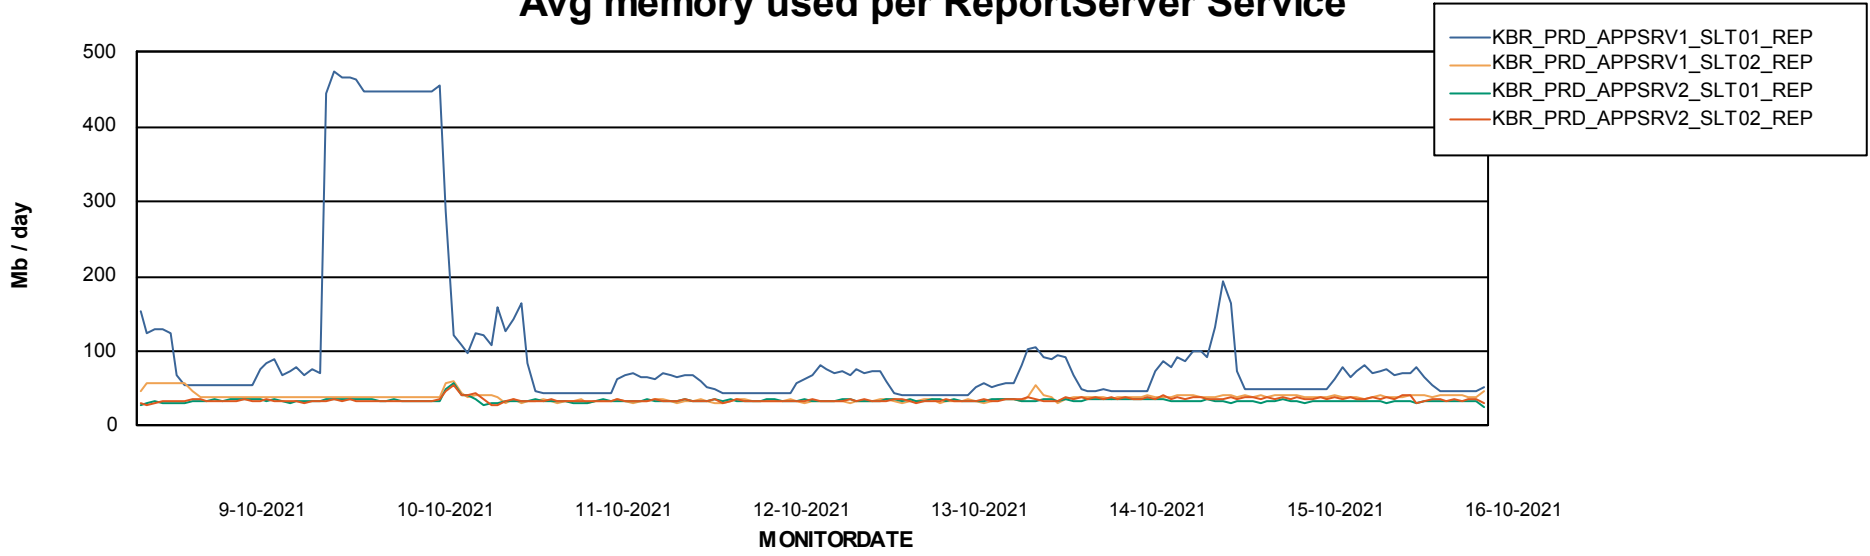

ABSSolute Application Server Services

Avg memory used per ReportServer Service