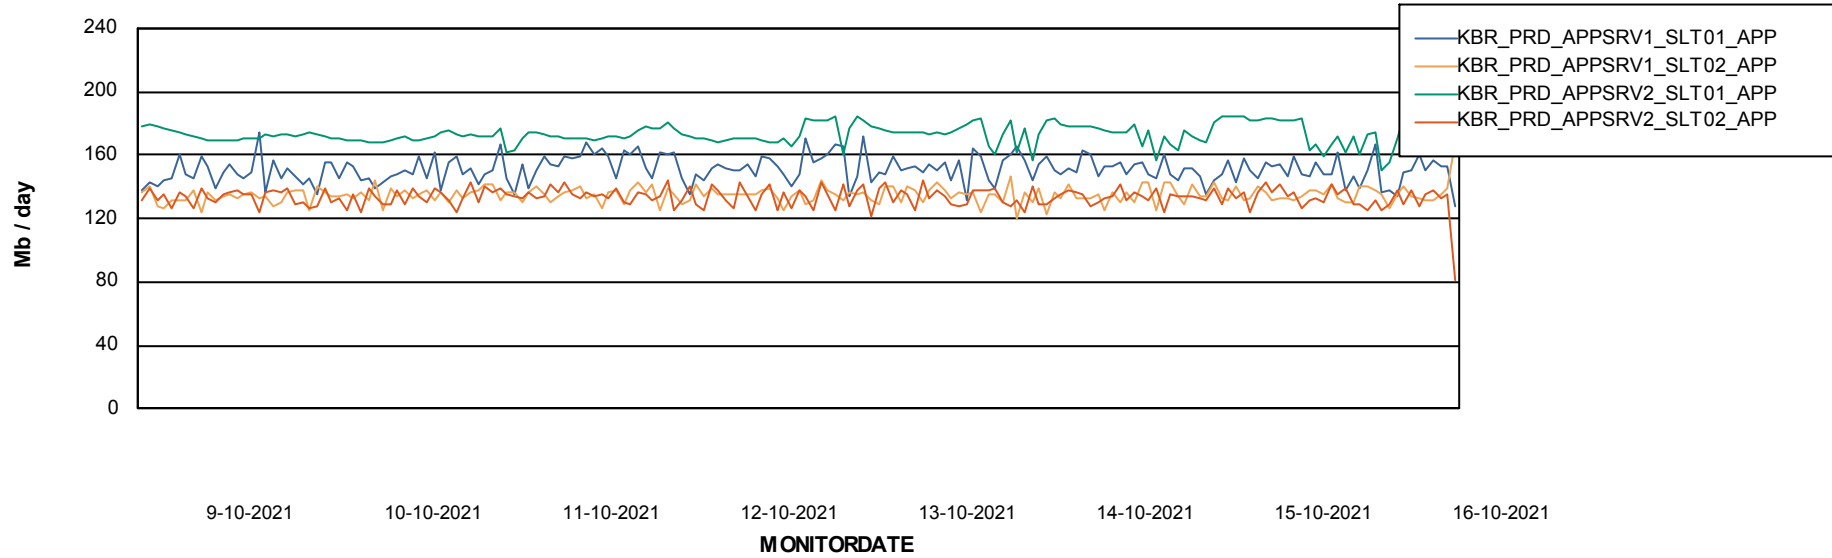

Database growth over last month

Database Tablespace KBR_PRD_DB-SRV1_DB

| Date | Tablespace Name | Filesize (Gb) | Usedsize (Gb) | Percentage free |
|------------|-----------------|---------------|---------------|-----------------|
| 16-10-2021 | ABSDATA | 4 | 1 | 80 |
| | INDX | 8 | 0 | 100 |
| 15-10-2021 | ABSDATA | 4 | 1 | 80 |
| | INDX | 8 | 0 | 100 |
| 14-10-2021 | ABSDATA | 4 | 1 | 80 |
| | INDX | 8 | 0 | 100 |
| 13-10-2021 | ABSDATA | 4 | 1 | 80 |
| | INDX | 8 | 0 | 100 |
| 12-10-2021 | ABSDATA | 4 | 1 | 80 |
| | INDX | 8 | 0 | 100 |
| 11-10-2021 | ABSDATA | 4 | 1 | 80 |
| | INDX | 8 | 0 | 100 |
| 10-10-2021 | ABSDATA | 4 | 1 | 80 |
| | INDX | 8 | 0 | 100 |

Weekly SLA Customer Report

Customer KBR_Production
Database ID 117

ABSSolute Application Server Services

Avg memory used per ABS Server Service

Weekly SLA Customer Report

Customer KBR_Production
Database ID 117