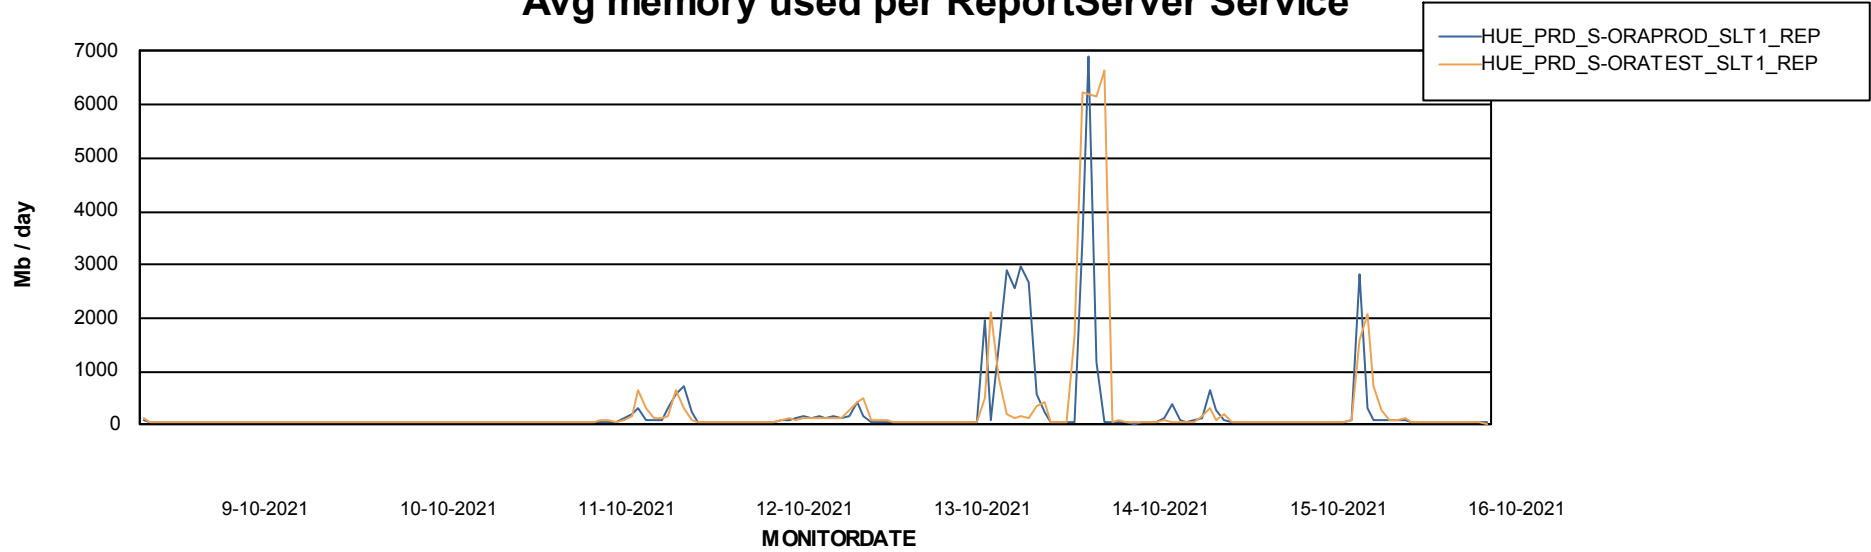

ABSSolute Application ReportServer Services

Avg memory used per ReportServer Service