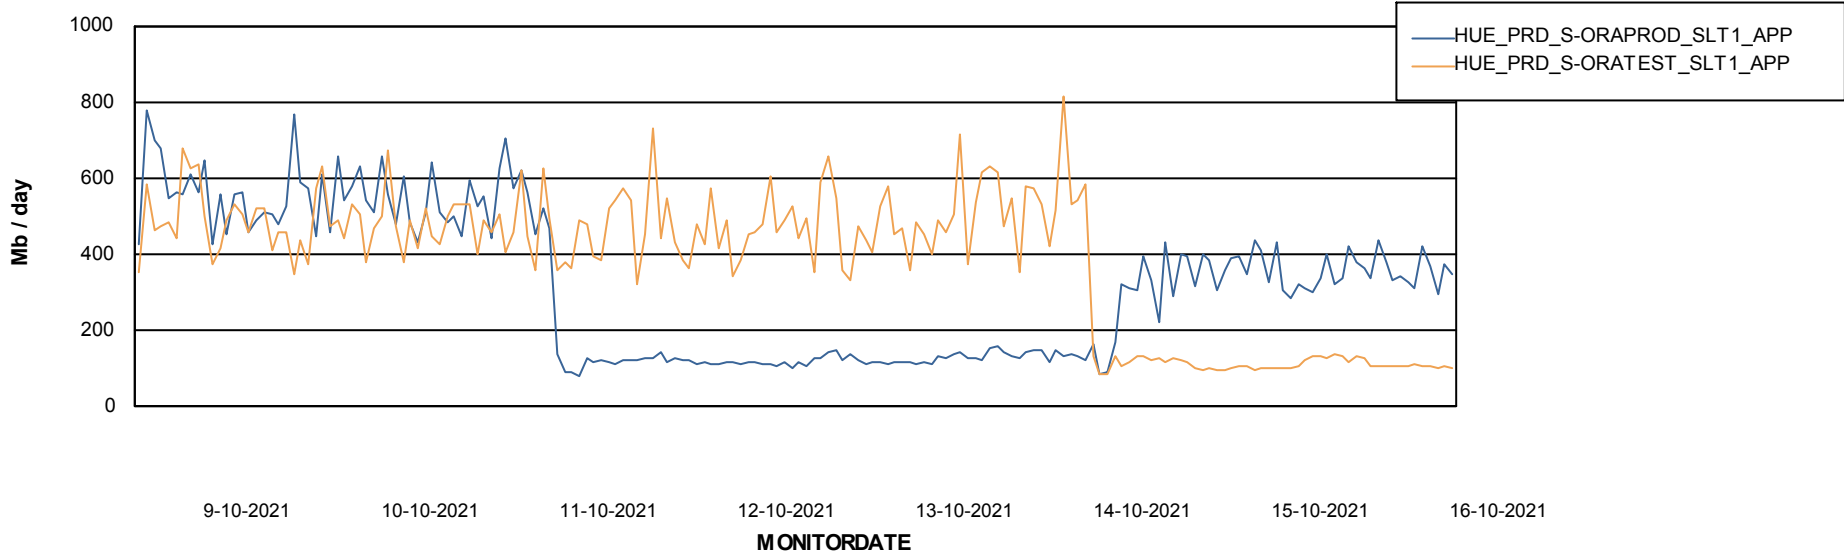

ABSSolute Application Server Services

Avg memory used per ABS Server Service