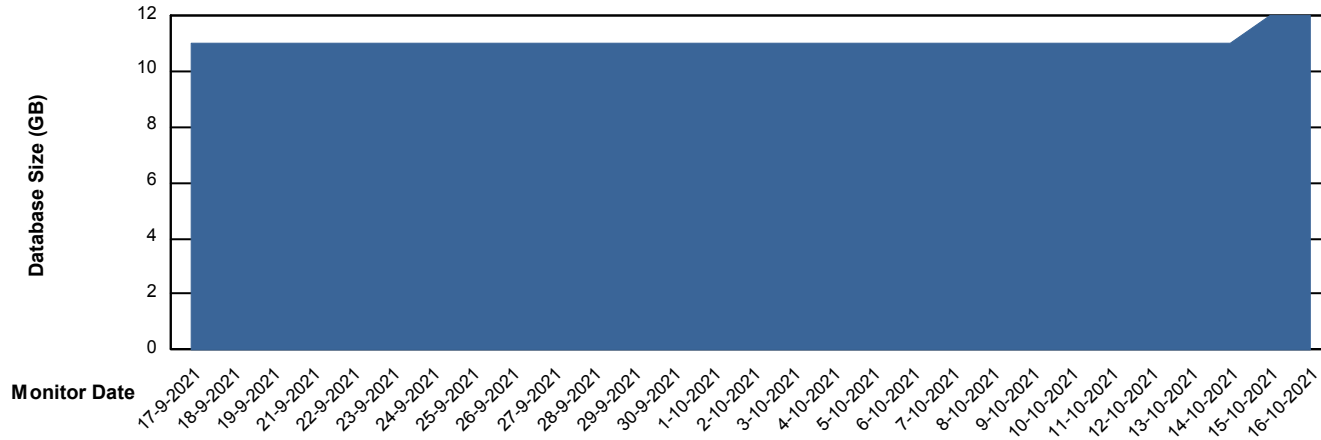

DATABASE SIZE HUE_PRD_S-ORABI_DB

Database growth over last month