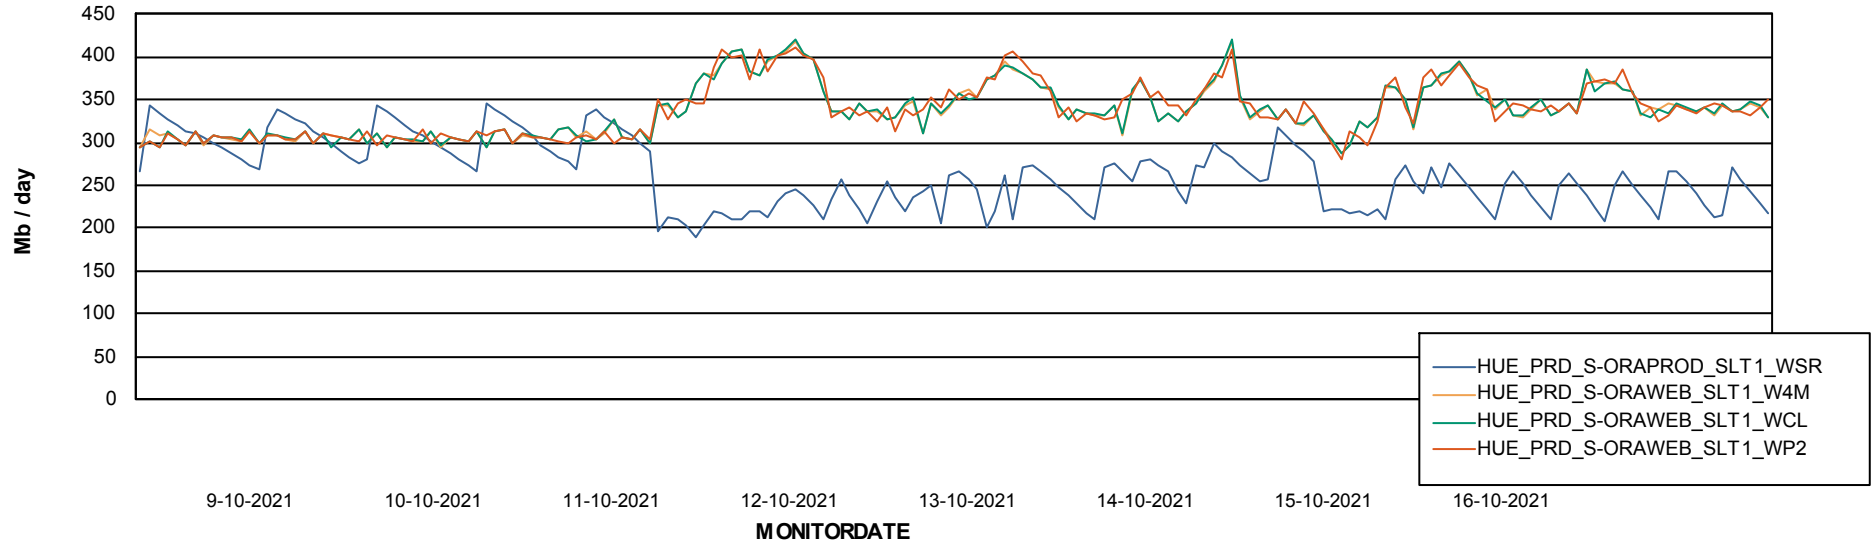

ABSSolute Application ReportServer Services

Avg memory used per ReportServer Service

Weekly SLA Customer Report

Customer HUE_Production
Database ID 104

ABSSolute Web Component Services

Avg memory used per ABS Web component