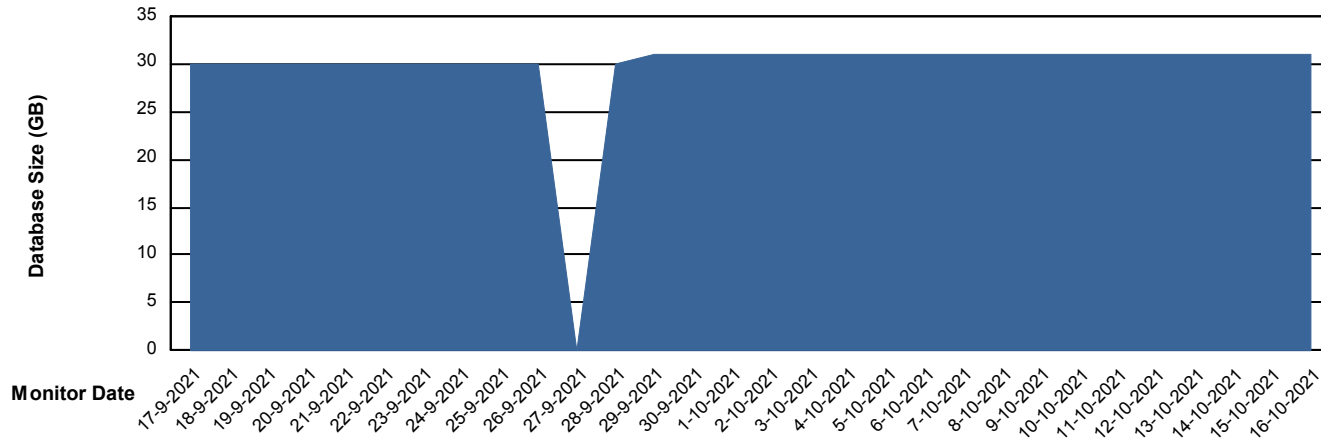

DATABASE SIZE HUE_PRD_S-ORAPROD_DB

Database growth over last month