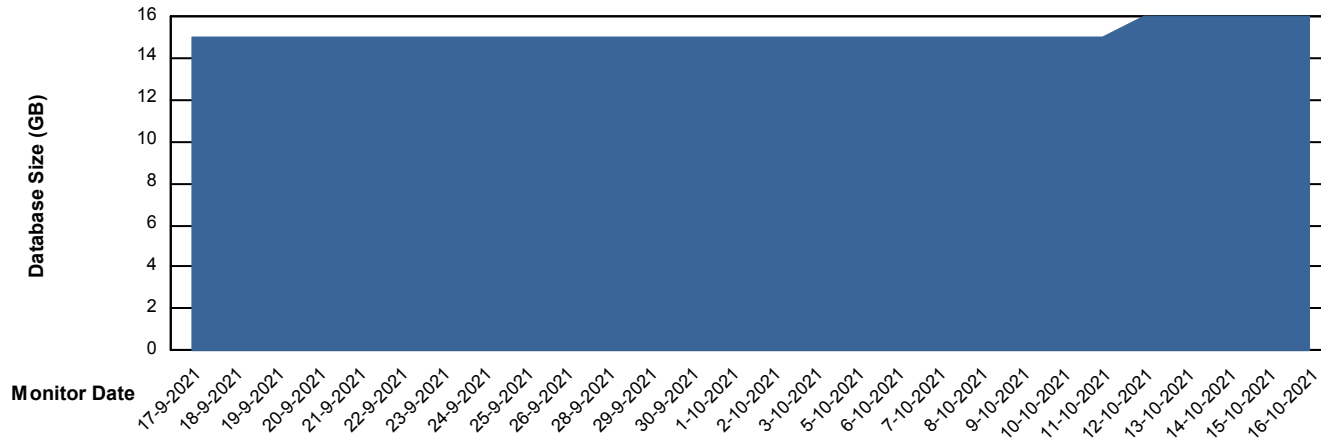

Weekly SLA Customer Report

Customer EUT_Production
Database ID 114

Weekly SLA Customer Report

Customer EUT_Production
Database ID 114

DATABASE SIZE EUT_EUP_PRD_URVINA22T_DB

Database growth over last month

DATABASE SIZE EUT_URM_PRD_URVINA26_DB

Database growth over last month

Weekly SLA Customer Report

Customer EUT_Production
Database ID 114

Database Tablespace EUT_EUP_PRD_URVINA22T_DB

Date	Tablespace Name	Filesize (Gb)	Usedsize (Gb)	Percentage free
16-10-2021	ABSDATA	100	67	33
	INDX	20	14	32
15-10-2021	ABSDATA	100	67	33
	INDX	20	14	32
14-10-2021	ABSDATA	100	67	33
	INDX	20	14	32
13-10-2021	ABSDATA	100	67	33
	INDX	20	14	32
12-10-2021	ABSDATA	100	67	33
	INDX	20	14	32
11-10-2021	ABSDATA	100	67	33
	INDX	20	14	32
10-10-2021	ABSDATA	100	67	33
	INDX	20	14	32