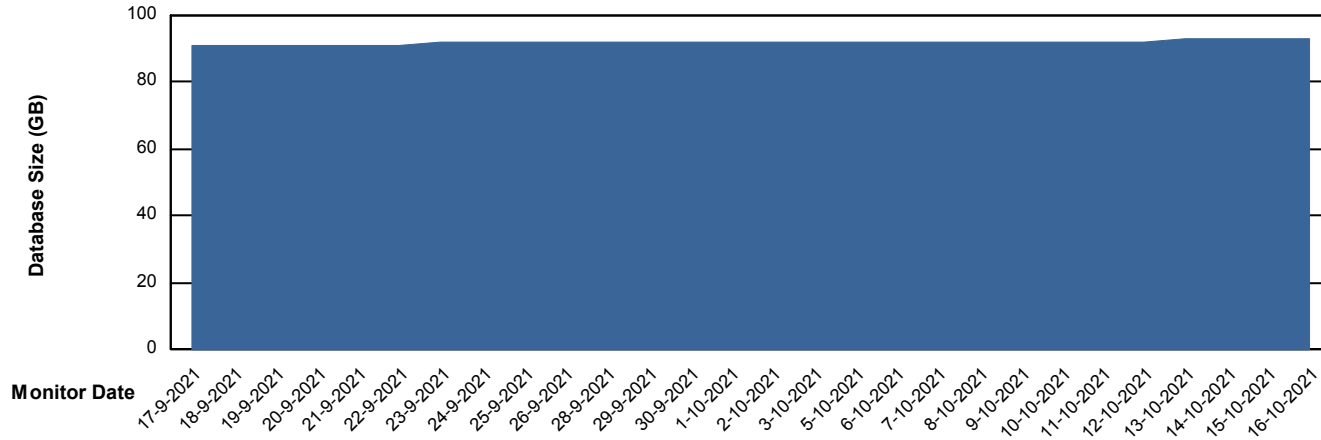

Weekly SLA Customer Report

Customer EUT_Production
Database ID 114

Weekly SLA Customer Report

Customer EUT_Production
Database ID 114

DATABASE SIZE EUT_EUP_PRD_URVINA22T_DB

Database growth over last month

DATABASE SIZE EUT_URM_PRD_URVINA26_DB

Database growth over last month

Weekly SLA Customer Report

Customer EUT_Production
Database ID 114

Database Tablespace EUT_EUP_PRD_URVINA22T_DB

Date	Tablespace Name	Filesize (Gb)	Usedsize (Gb)	Percentage free
16-10-2021	ABSDATA	100	67	33
	INDX	20	14	32
15-10-2021	ABSDATA	100	67	33
	INDX	20	14	32
14-10-2021	ABSDATA	100	67	33
	INDX	20	14	32
13-10-2021	ABSDATA	100	67	33
	INDX	20	14	32
12-10-2021	ABSDATA	100	67	33
	INDX	20	14	32
11-10-2021	ABSDATA	100	67	33
	INDX	20	14	32
10-10-2021	ABSDATA	100	67	33
	INDX	20	14	32