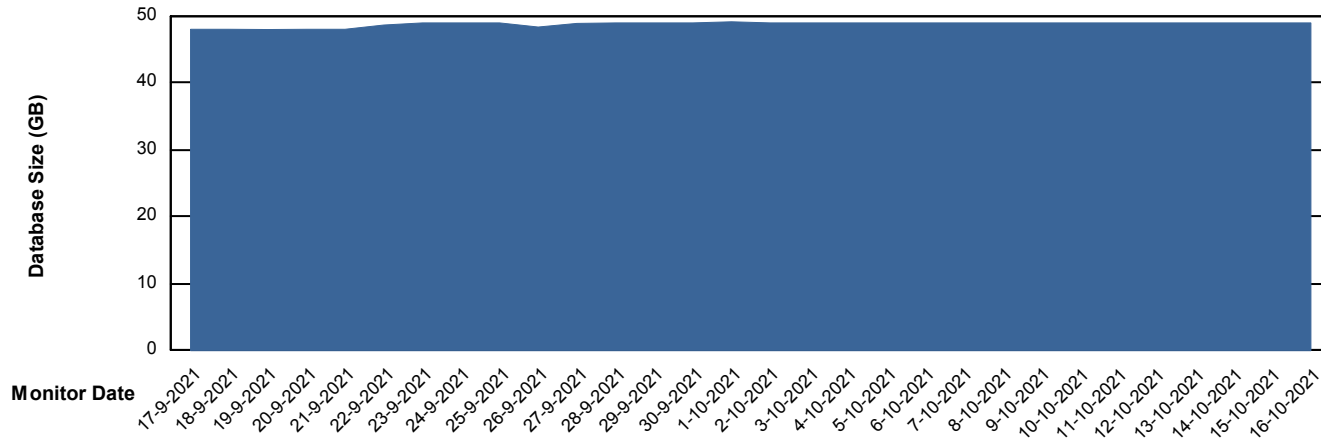

DATABASE SIZE ELJDB_Production

Database growth over last month