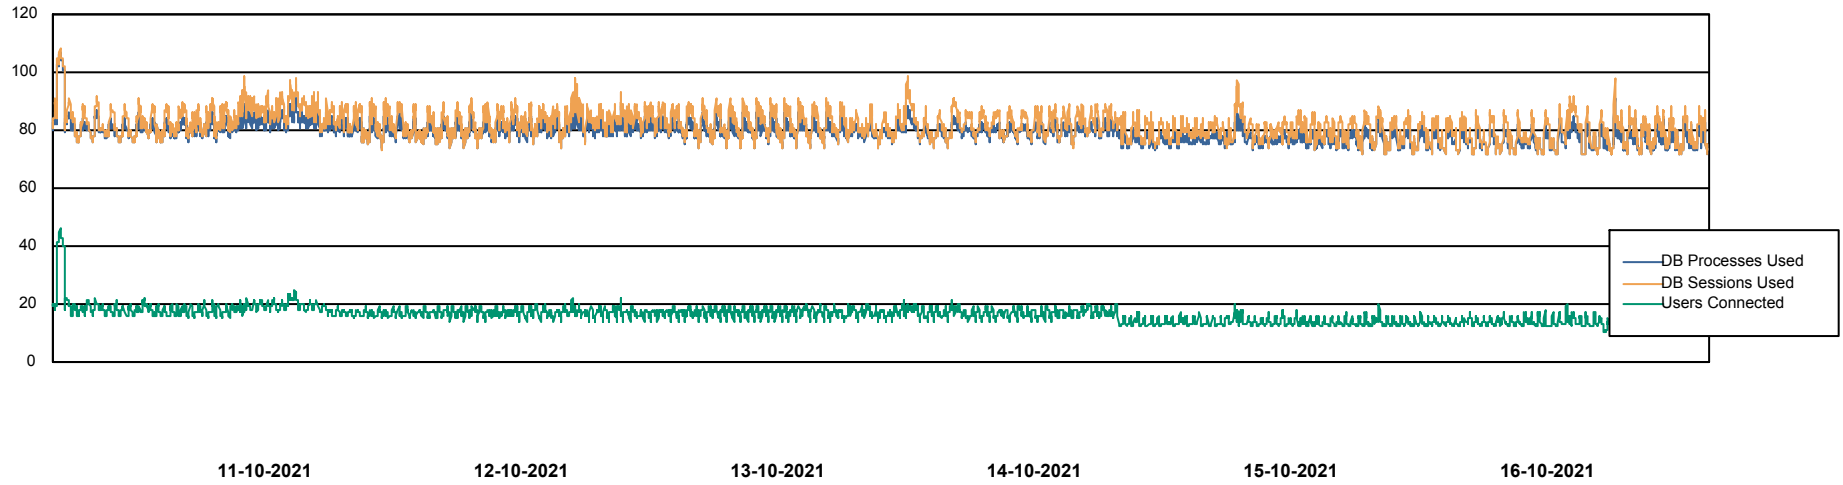

Database Performance ELJDB_PRD_BI