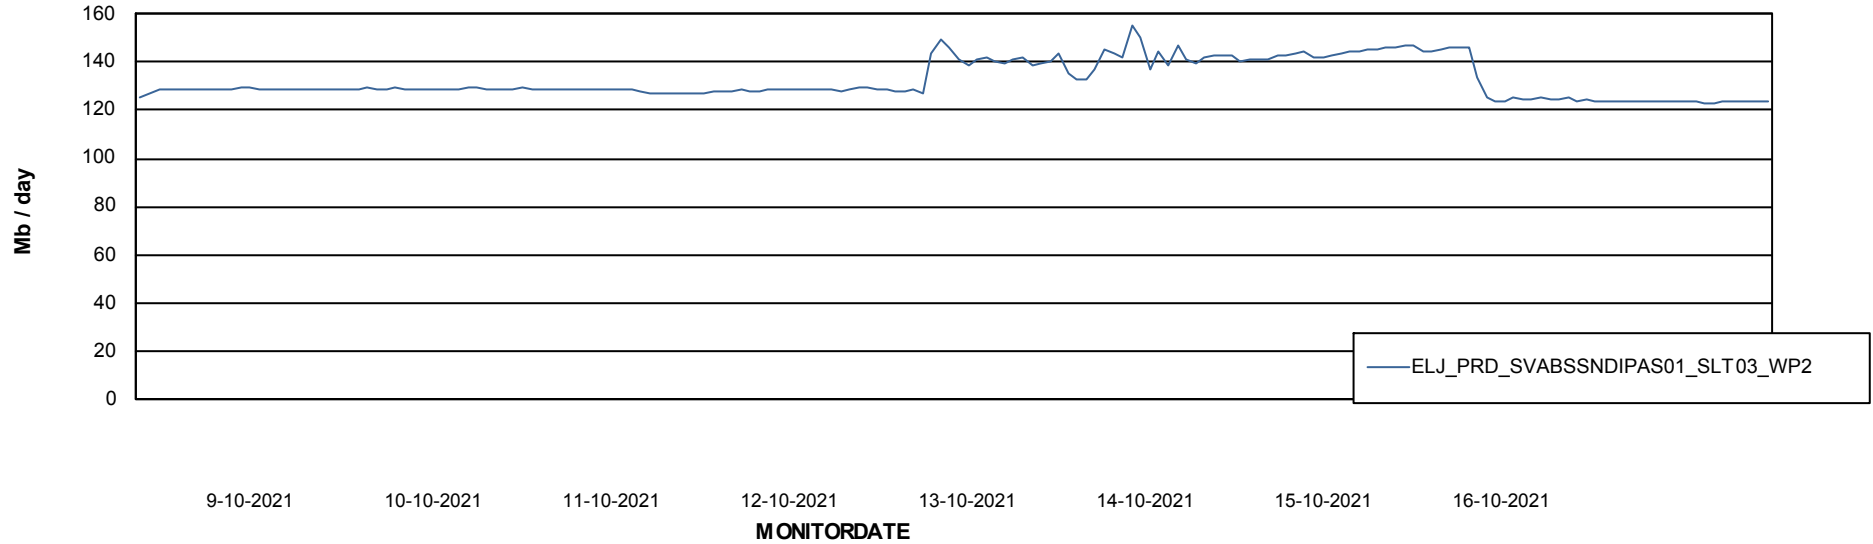

ABSSolute Web Component Services

Avg memory used per ABS Web component