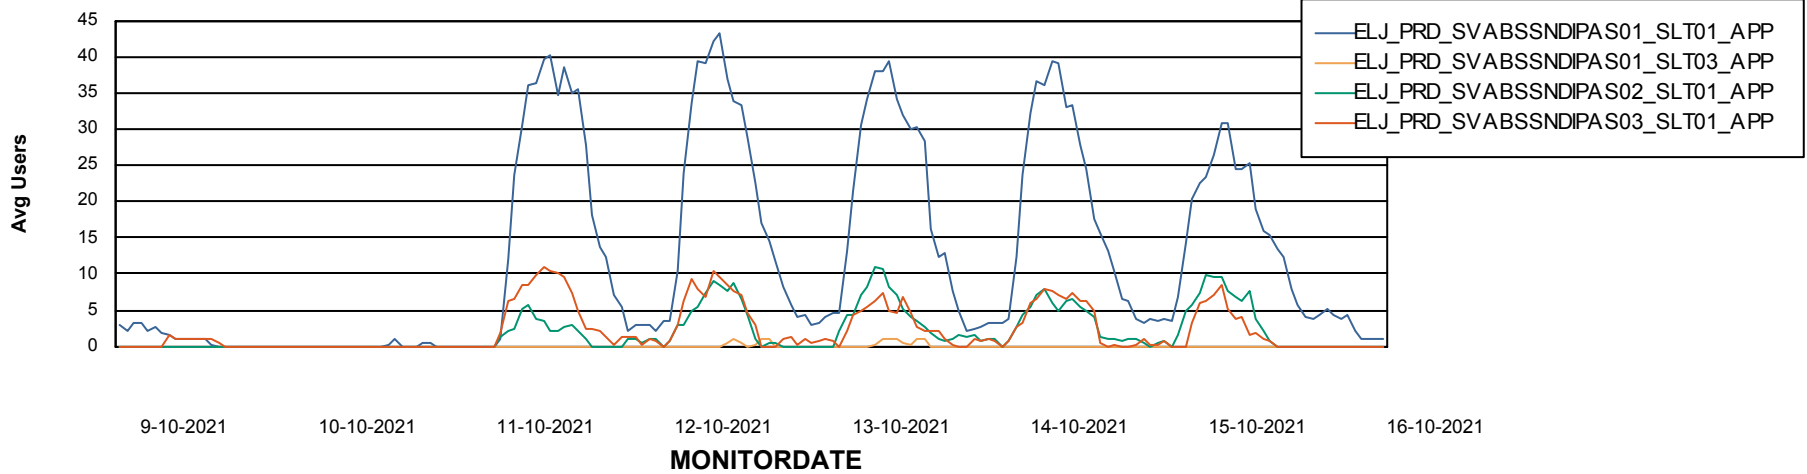

Avg users per day per ABS server