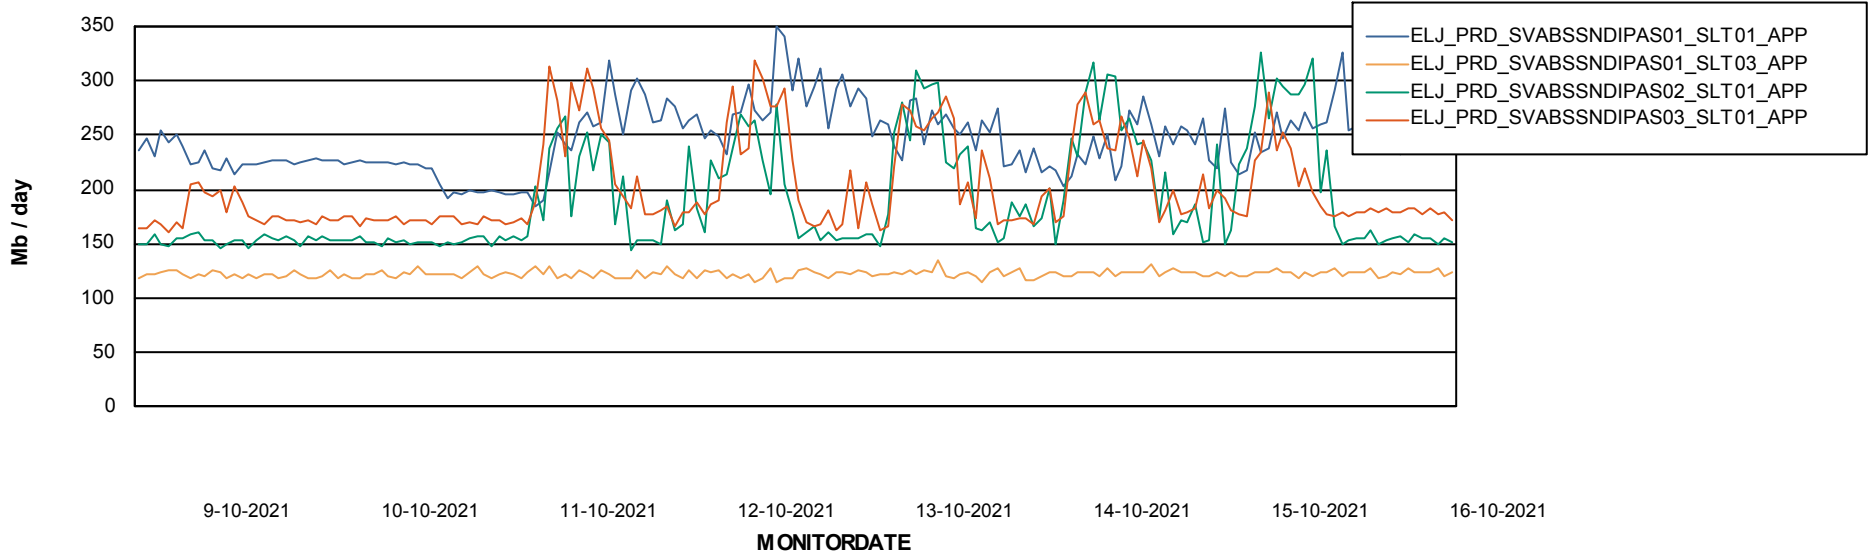

ABSSolute Application Server Services

Avg memory used per ABS Server Service