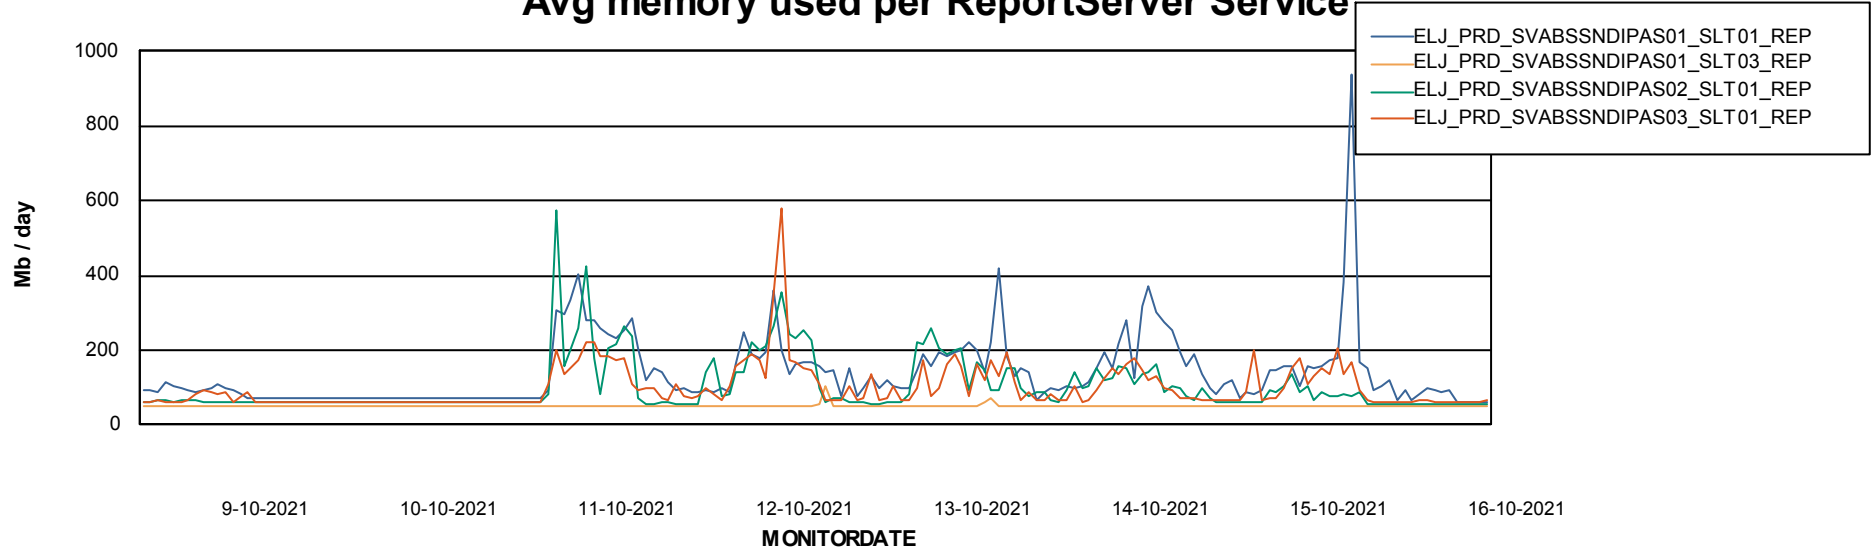

ABSSolute Application ReportServer Services

Avg memory used per ReportServer Service