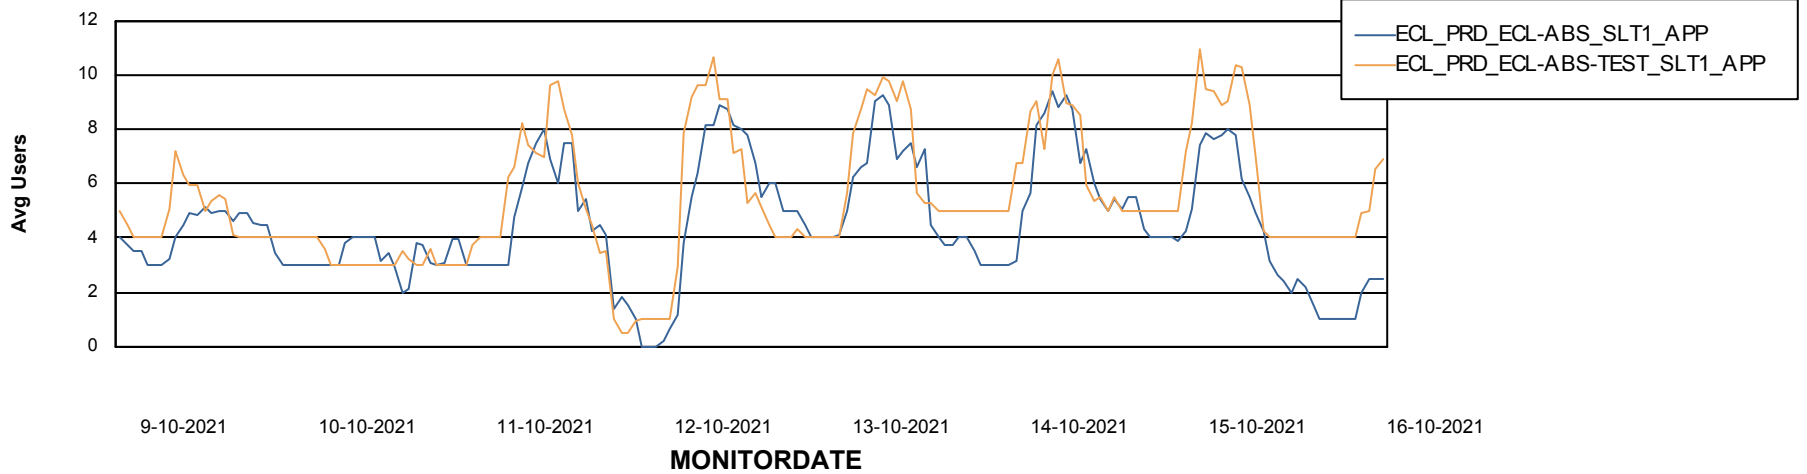

Weekly SLA Customer Report

Customer ECL_Production
Database ID 77

ABSSolute Application Server Services

Avg memory used per ABS Server Service

Avg users per day per ABS server

Weekly SLA Customer Report

Customer ECL_Production
Database ID 77