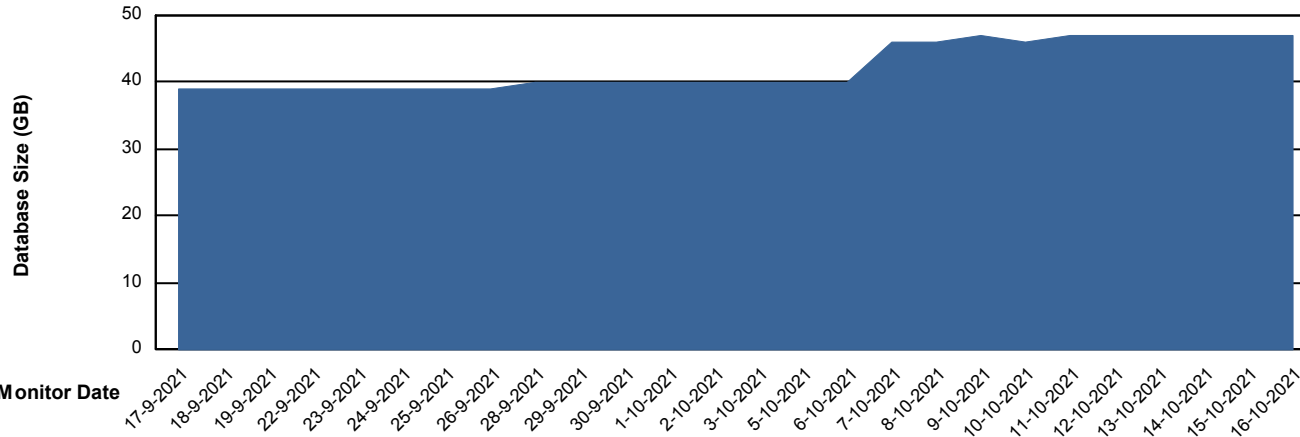

Weekly SLA Customer Report

Customer ECL_Production
 Database ID 77

Harddisk Usage ECL_PRD_ECL-ABS-WEB

	Free disk space on C: (%)	Total disk space on C: (Gb)	Used disk space on C: (Gb)
16-10-2021	63	0	46
15-10-2021	64	0	46
14-10-2021	64	127	45
13-10-2021	65	127	44
12-10-2021	66	127	43
11-10-2021	59	127	53
10-10-2021	58	127	53

Weekly SLA Customer Report

Customer ECL_Production
 Database ID 77

DATABASE SIZE ECLDB_Production

Database growth over last month

Database Tablespace ECLDB_Production

Date	Tablespace Name	Filesize (Gb)	Usedsize (Gb)	Percentage free
16-10-2021	ABSDATA	47	37	20
	INDX	8	4	54
15-10-2021	ABSDATA	47	37	20
	INDX	8	4	54
14-10-2021	ABSDATA	47	37	21
	INDX	8	4	54
13-10-2021	ABSDATA	47	37	20
	INDX	8	4	54
12-10-2021	ABSDATA	47	37	21
	INDX	8	4	54
11-10-2021	ABSDATA	47	37	21
	INDX	8	4	54
10-10-2021	ABSDATA	44	37	16
	INDX	8	4	54