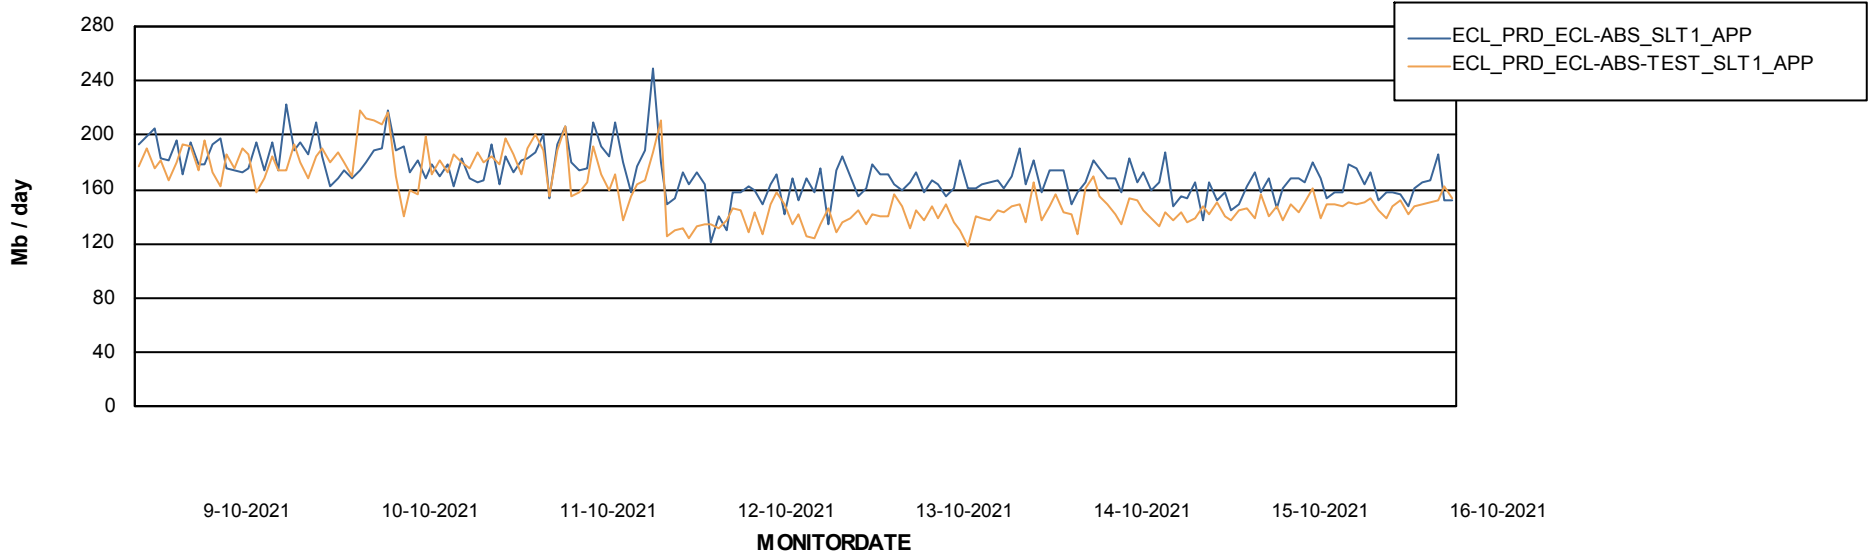

Weekly SLA Customer Report

Customer ECL_Production
 Database ID 77

DATABASE SIZE ECLDB_Production

Database growth over last month

Database Tablespace ECLDB_Production

Date	Tablespace Name	Filesize (Gb)	Usedsize (Gb)	Percentage free
16-10-2021	ABSDATA	47	37	20
	INDX	8	4	54
15-10-2021	ABSDATA	47	37	20
	INDX	8	4	54
14-10-2021	ABSDATA	47	37	21
	INDX	8	4	54
13-10-2021	ABSDATA	47	37	20
	INDX	8	4	54
12-10-2021	ABSDATA	47	37	21
	INDX	8	4	54
11-10-2021	ABSDATA	47	37	21
	INDX	8	4	54
10-10-2021	ABSDATA	44	37	16
	INDX	8	4	54

Weekly SLA Customer Report

Customer ECL_Production
Database ID 77

ABSSolute Application Server Services

Avg memory used per ABS Server Service

Avg users per day per ABS server

Weekly SLA Customer Report

Customer ECL_Production
Database ID 77