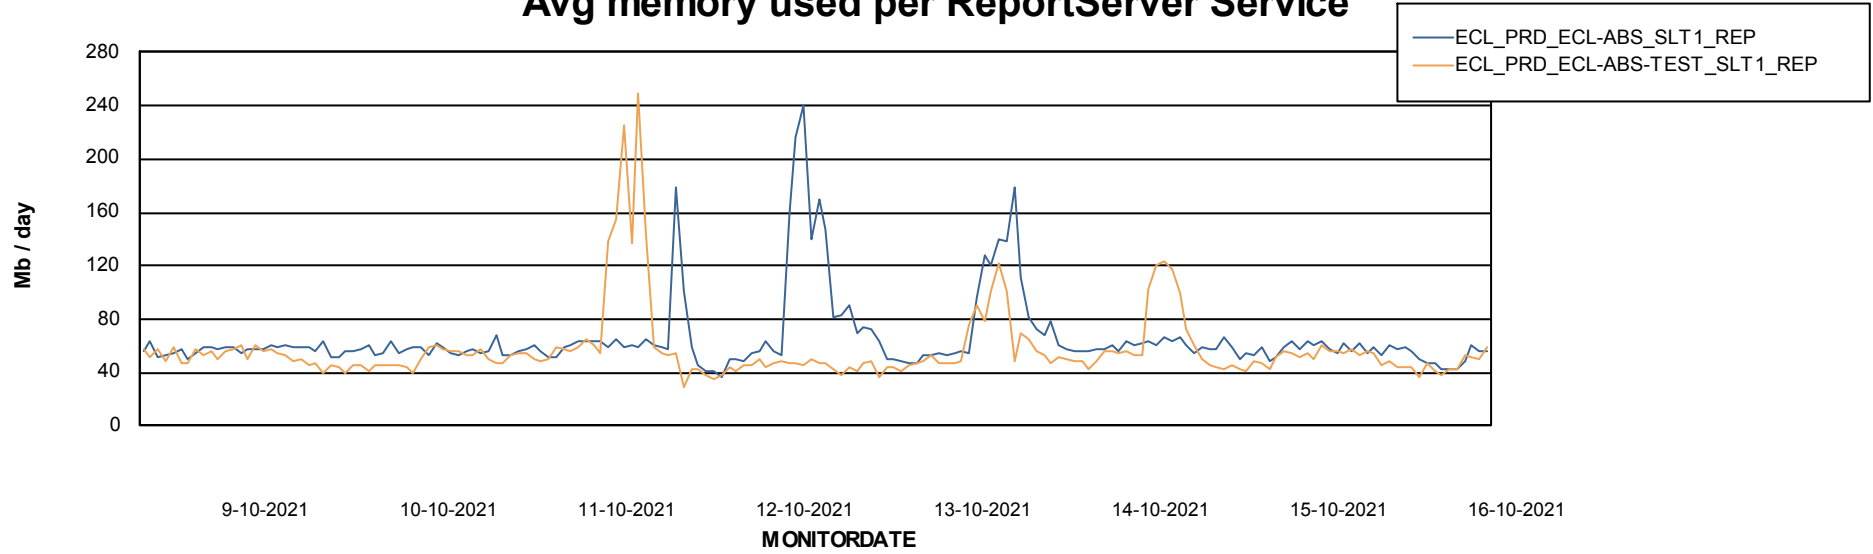

ABSSolute Application ReportServer Services

Avg memory used per ReportServer Service