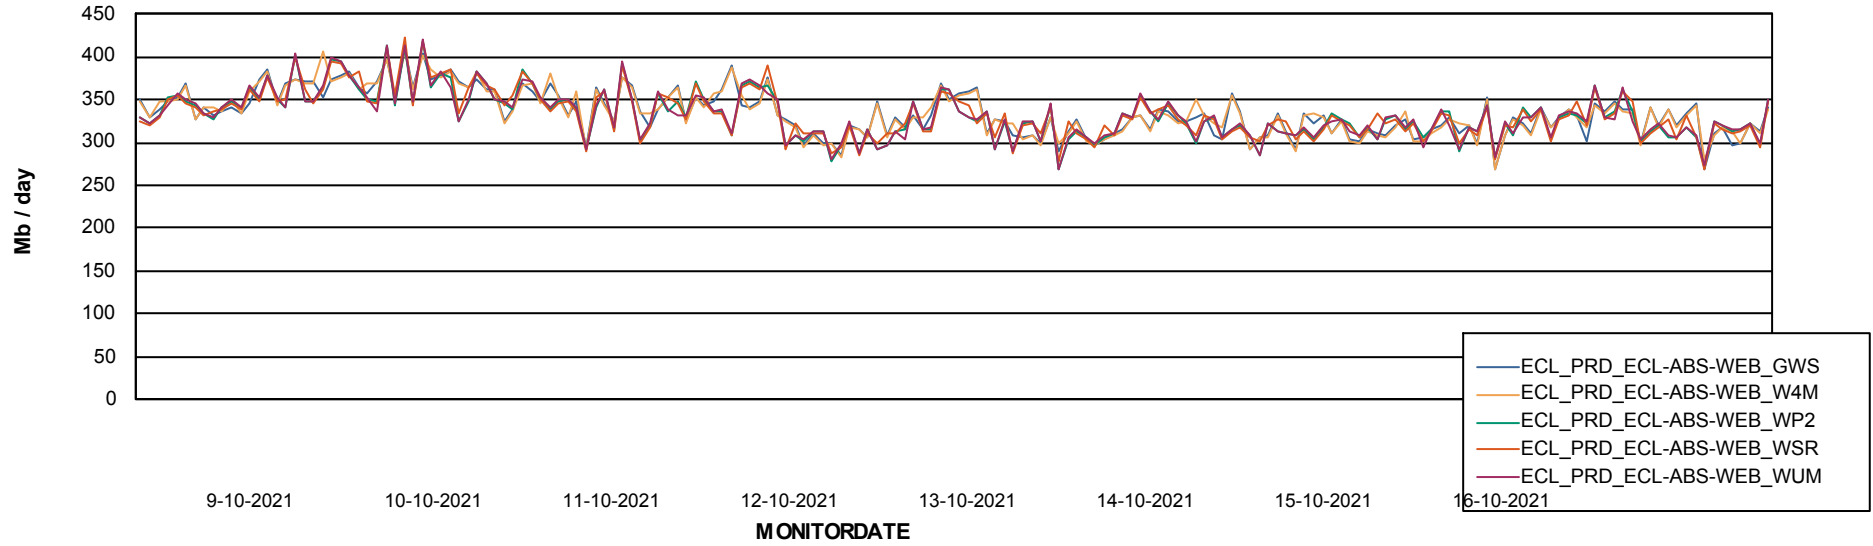

ABSSolute Application ReportServer Services

Avg memory used per ReportServer Service

Weekly SLA Customer Report

Customer ECL_Production
Database ID 77

ABSolute Web Component Services

Avg memory used per ABS Web component