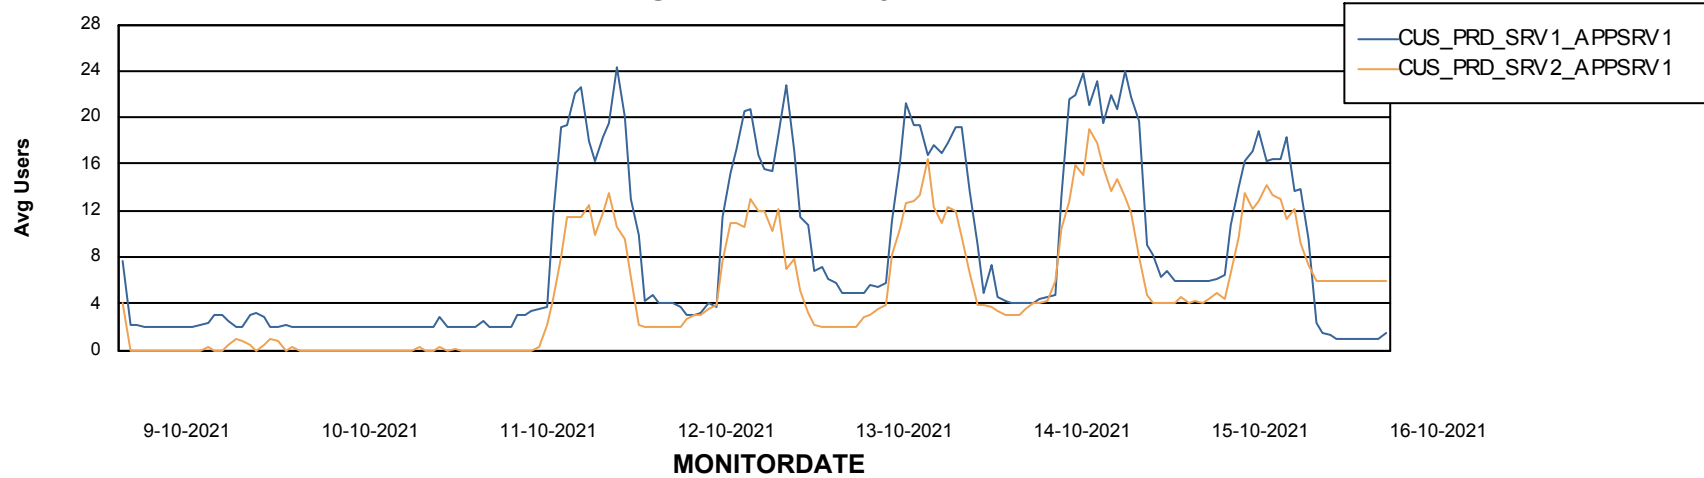

Avg users per day per ABS server