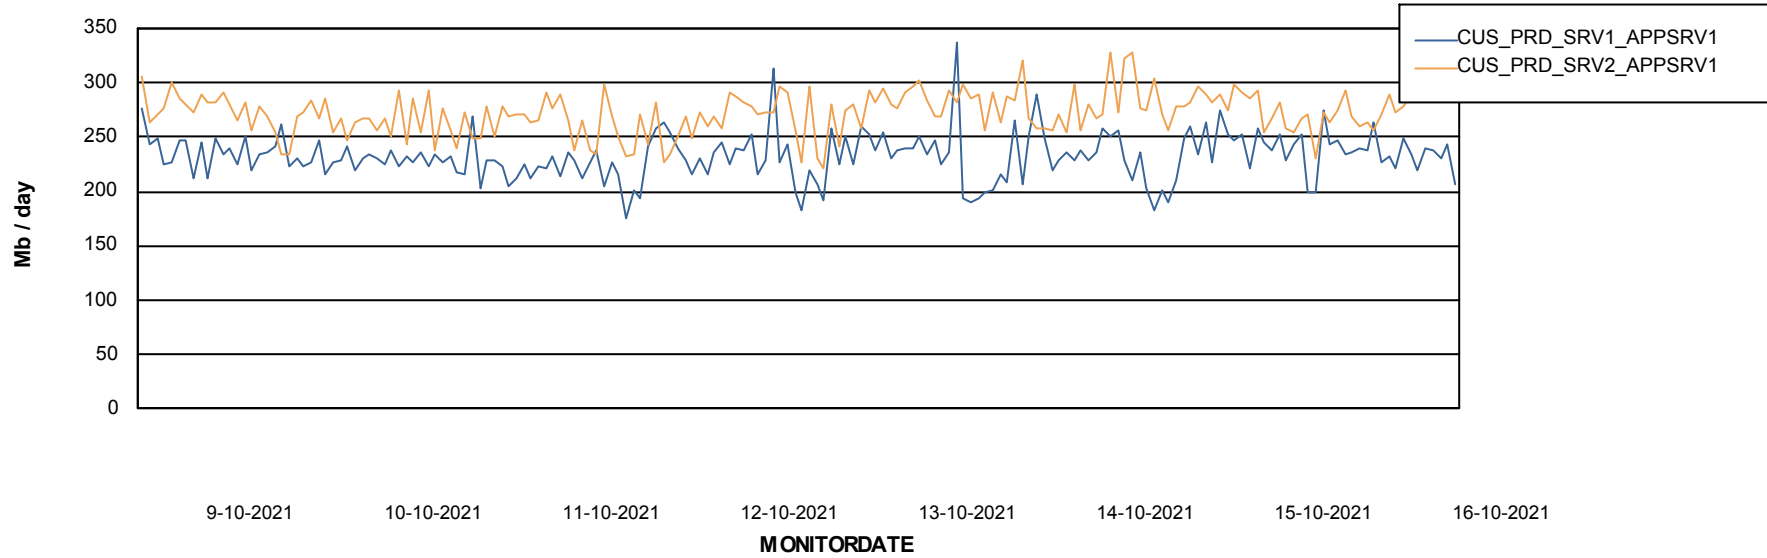

ABSSolute Application Server Services

Avg memory used per ABS Server Service