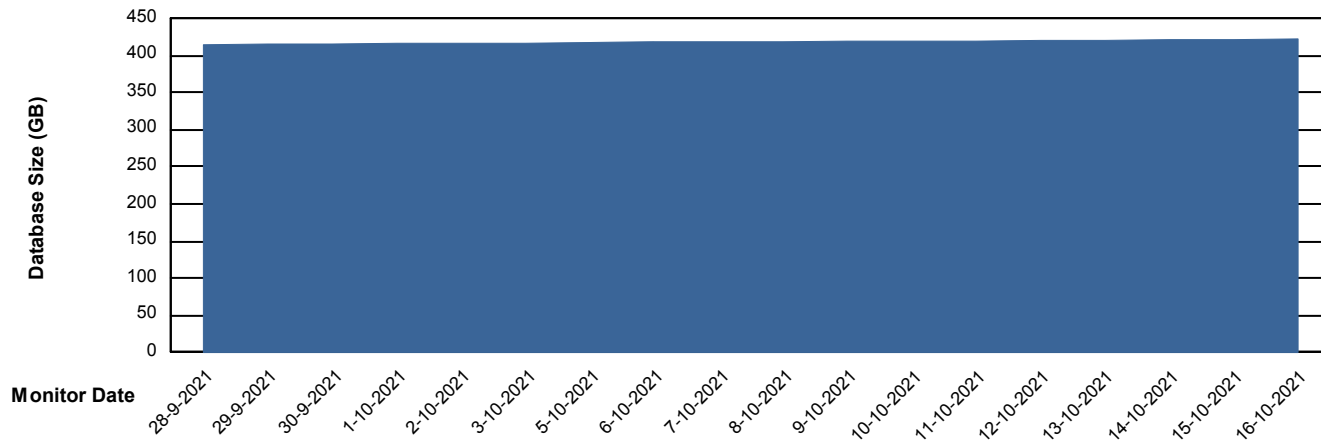

DATABASE SIZE CUS_ProdDB_Primary

Database growth over last month