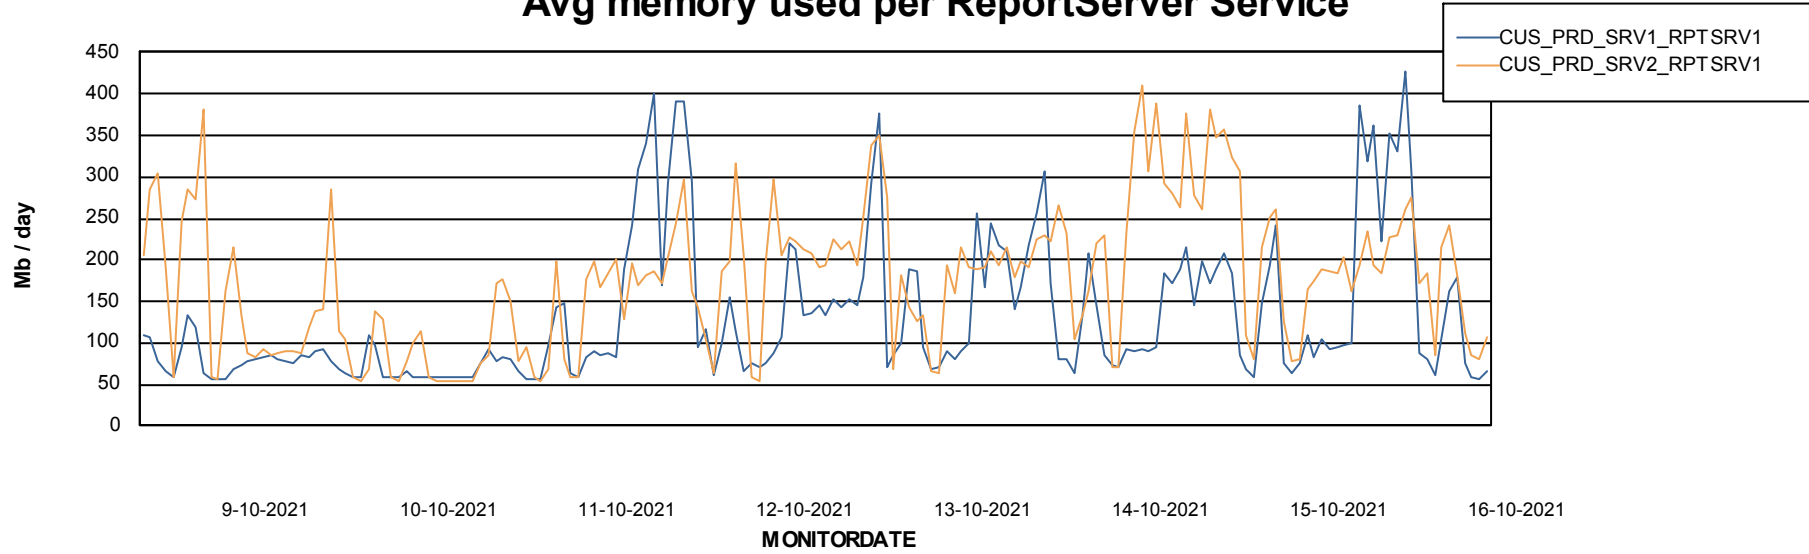

ABSSolute Web Component Services

Avg memory used per ReportServer Service