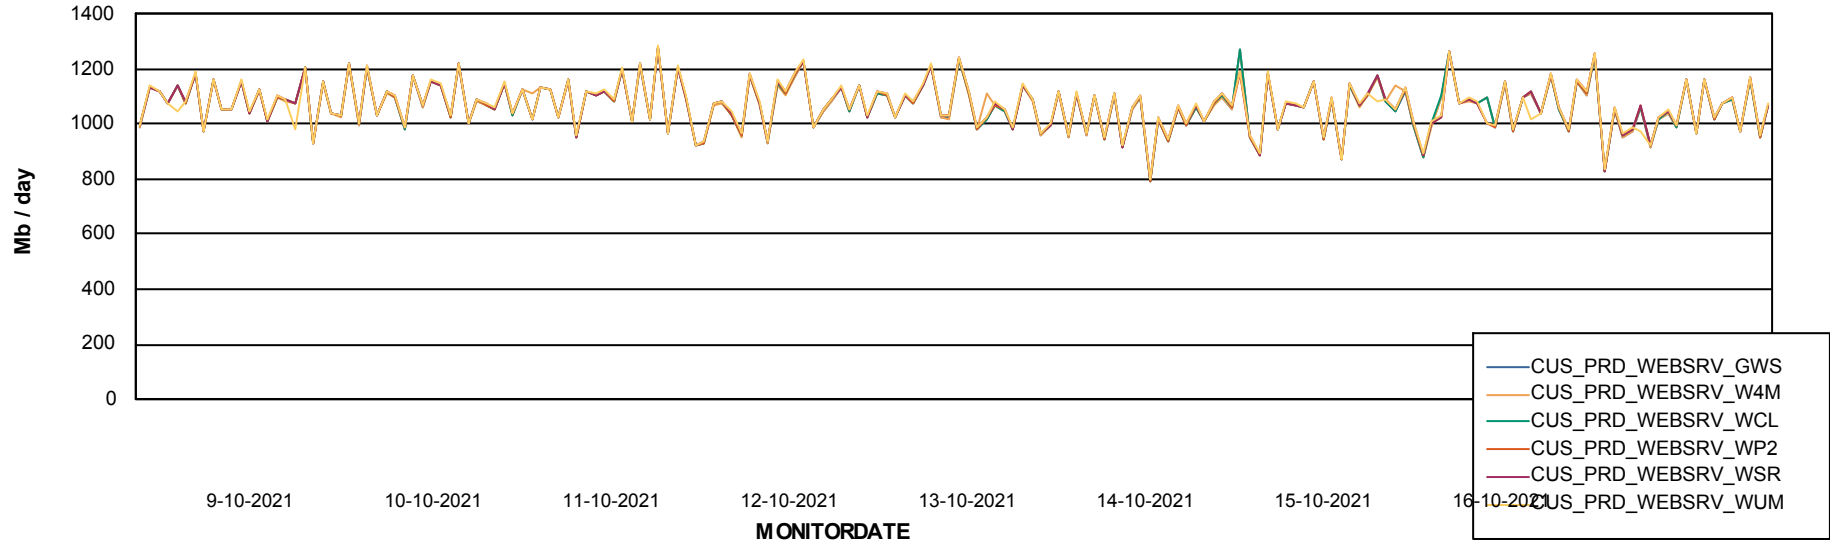

ABSSolute Web Component Services

Avg memory used per ABS Web component