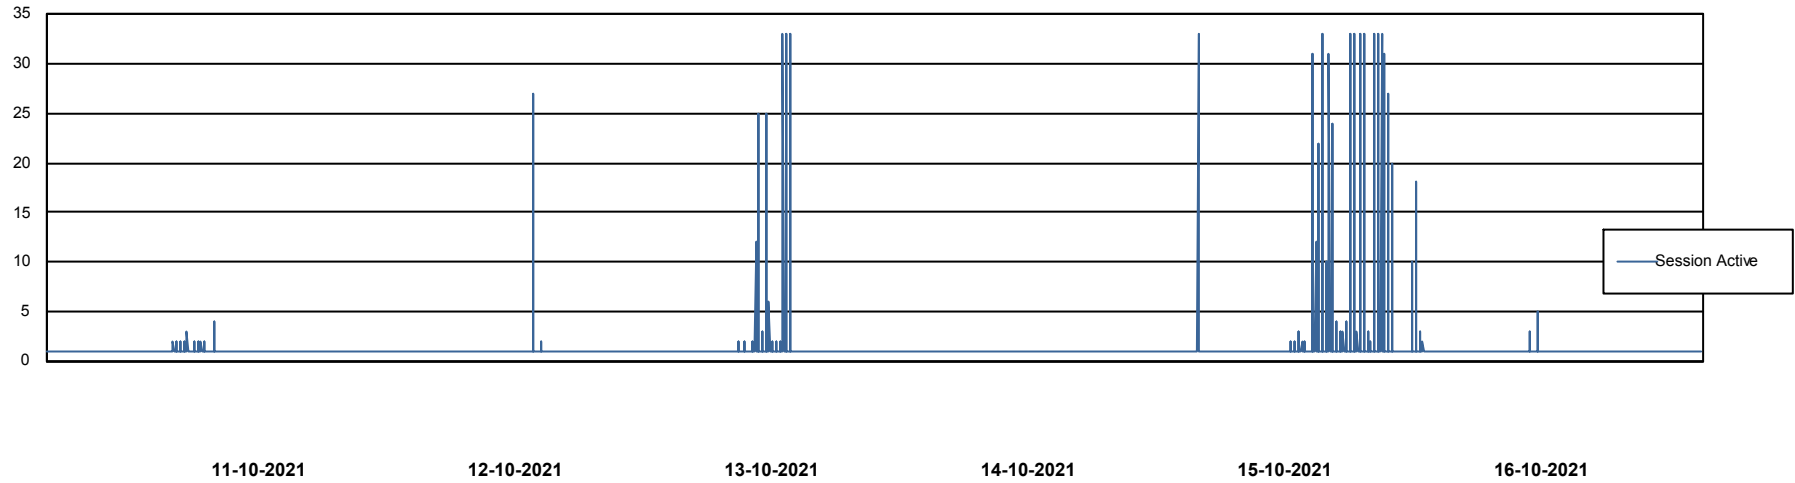

Database Performance CLODB_PRD_Standby