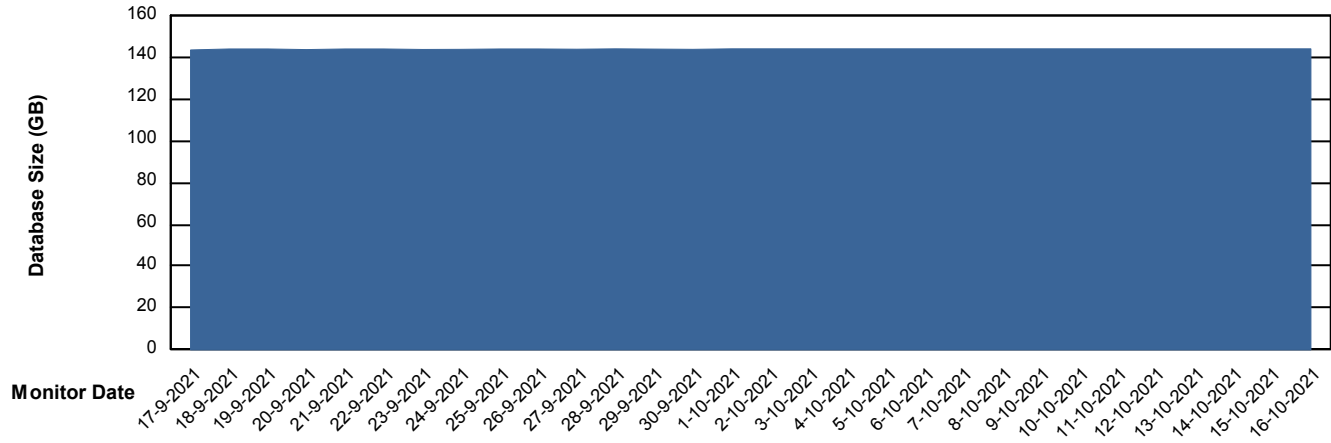

DATABASE SIZE CLODB_PRD_Test

Database growth over last month