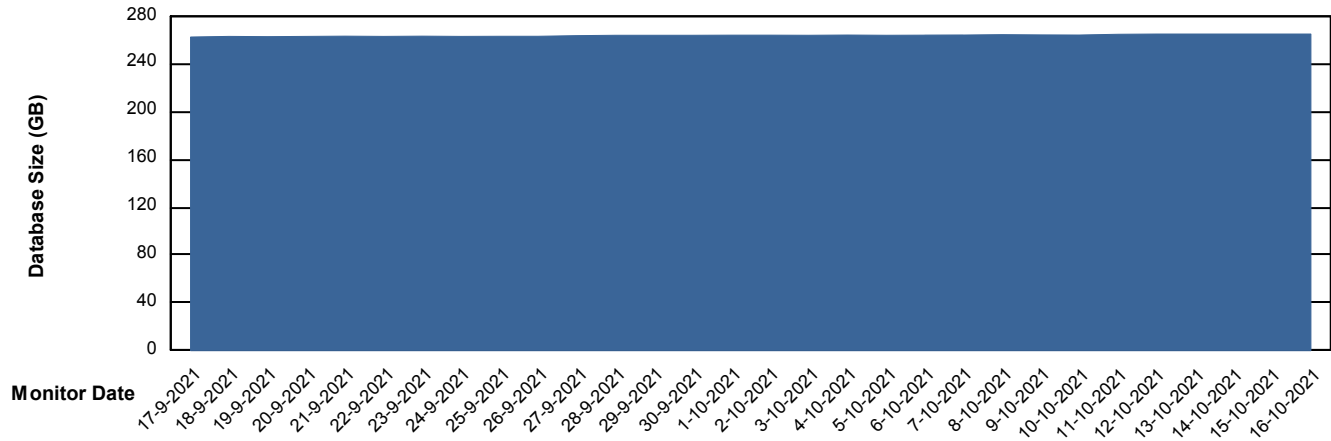

Weekly SLA Customer Report

Customer CLO Production
Database ID 38

DATABASE SIZE CLODB_PRD_BI

Database growth over last month

DATABASE SIZE CLODB_PRD_Production

Database growth over last month

Weekly SLA Customer Report