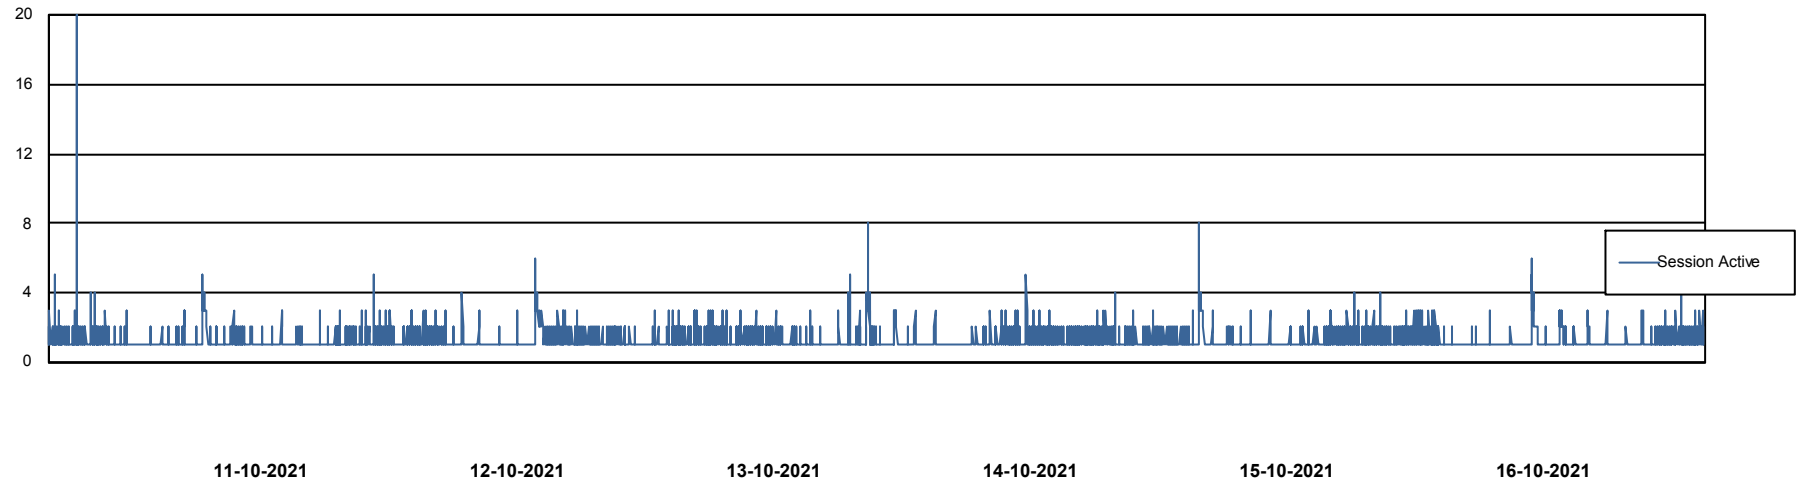

Weekly SLA Customer Report

Customer CLO Production
Database ID 38

Database Performance CLODB_PRD_BI

Weekly SLA Customer Report

Customer CLO Production
Database ID 38

Database Performance CLODB_PRD_Production