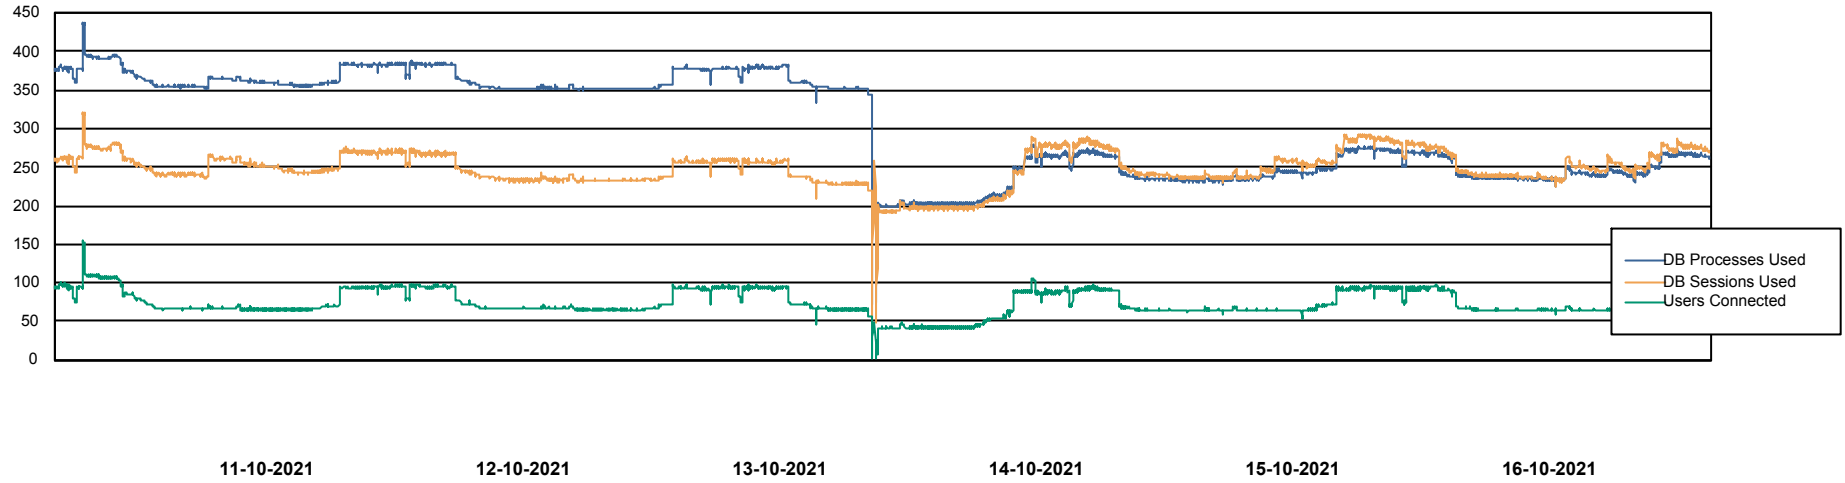

Weekly SLA Customer Report

Customer CLO Production
Database ID 38

Database Performance CLODB_PRD_BI

Weekly SLA Customer Report

Customer CLO Production
Database ID 38

Database Performance CLODB_PRD_Production

Weekly SLA Customer Report

Customer CLO Production
Database ID 38

Database Performance CLODB_PRD_Standby

Weekly SLA Customer Report

Customer CLO Production
Database ID 38

Database Performance CLODB_PRD_Test