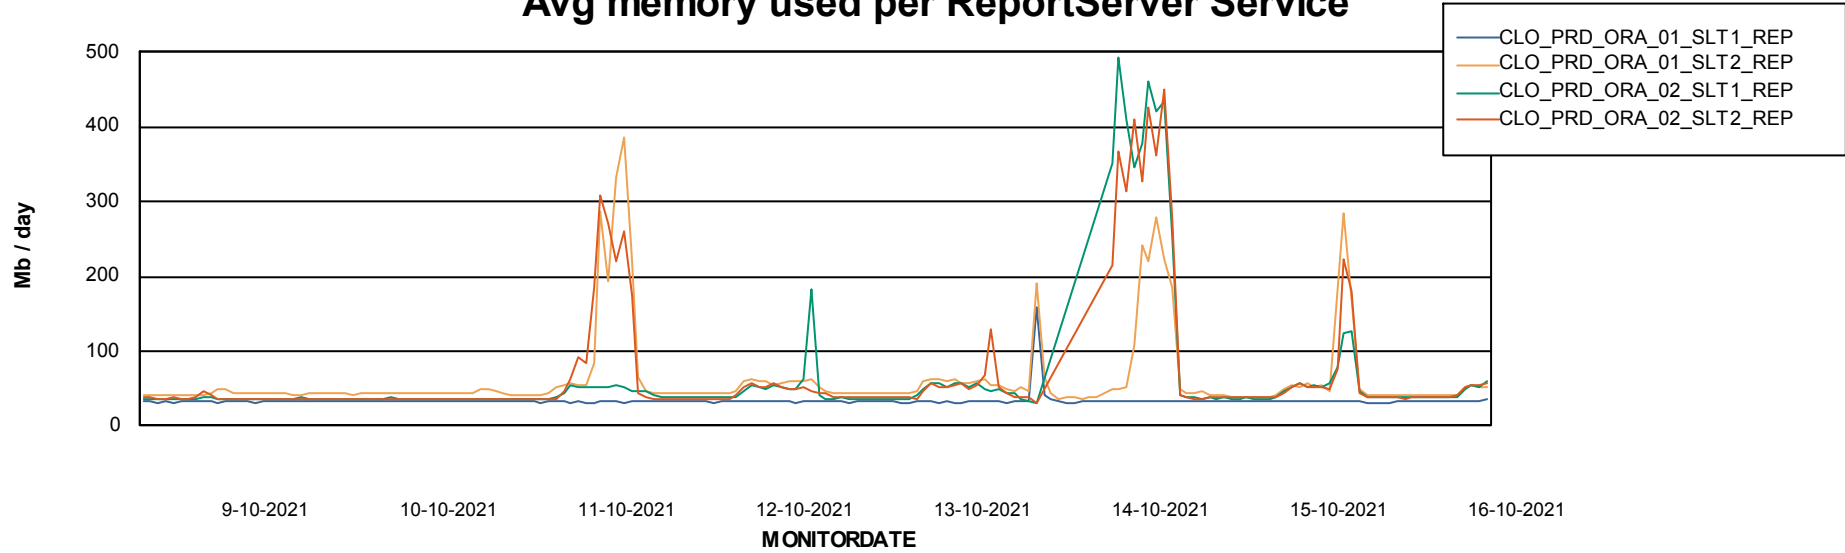

ABSSolute Application ReportServer Services

Avg memory used per ReportServer Service