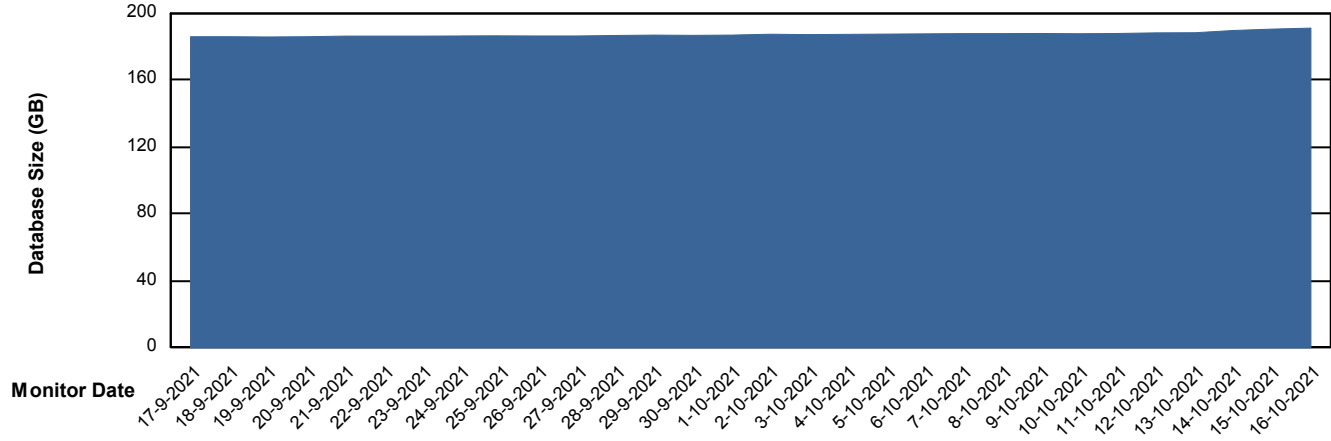

DATABASE SIZE CLODB_PRD_BI

Database growth over last month