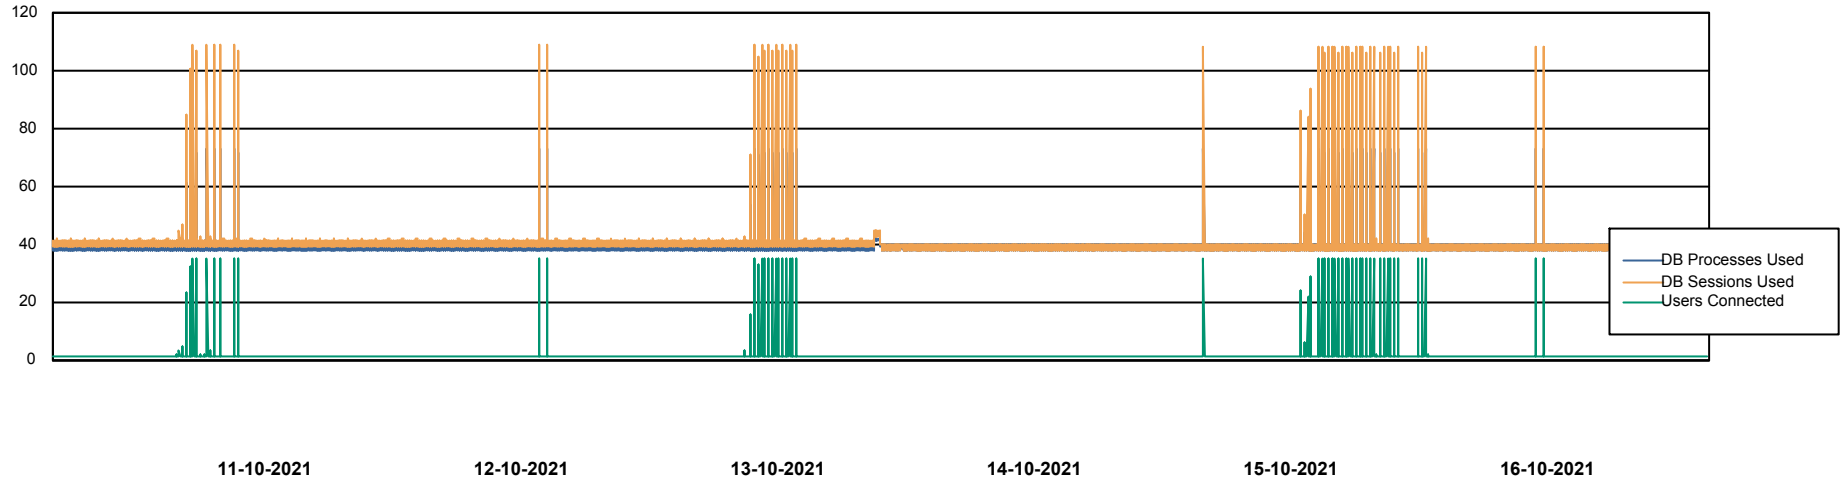

Database Performance CLODB_PRD_Standby