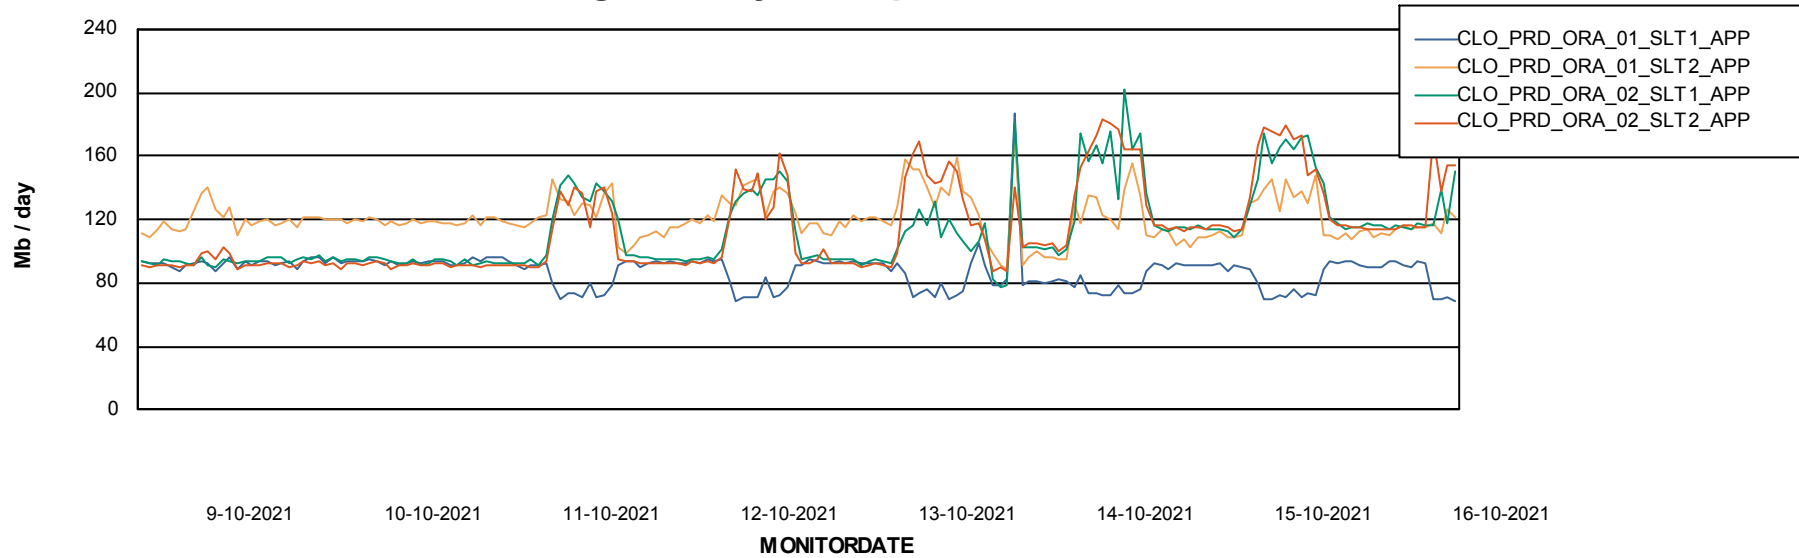

ABSSolute Application Server Services

Avg memory used per ABS Server Service