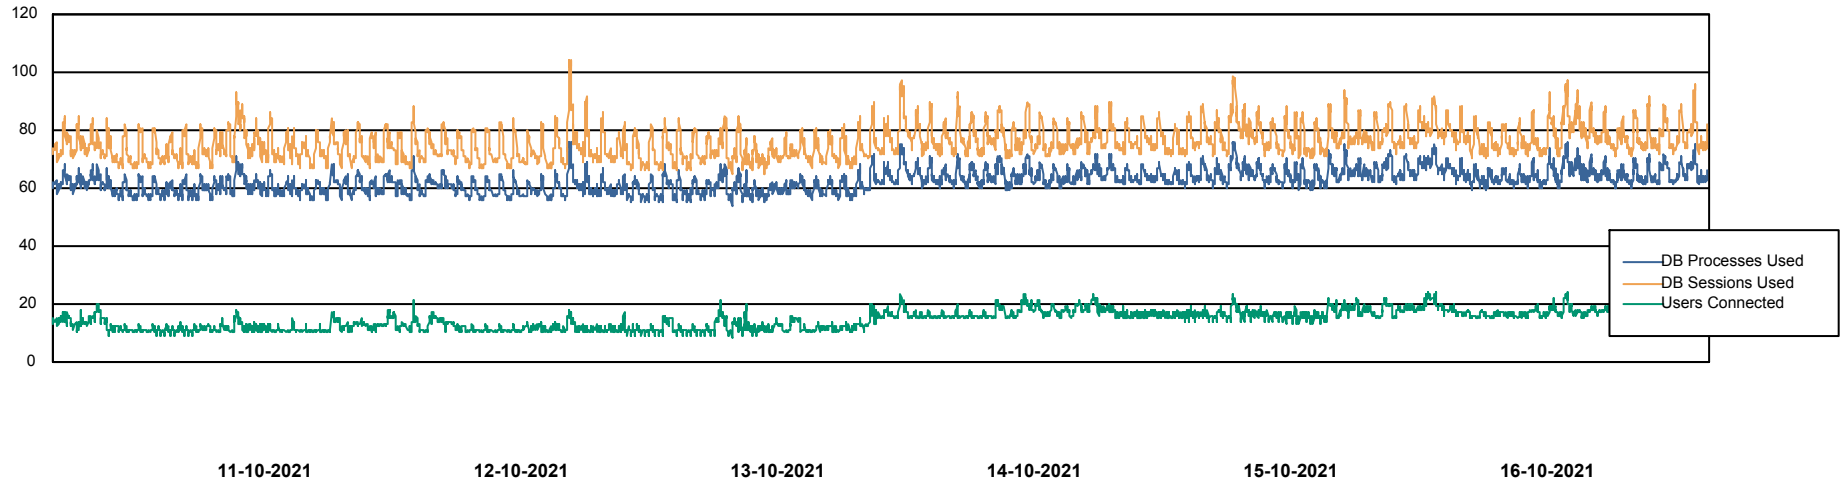

Database Performance CLODB_PRD_BI