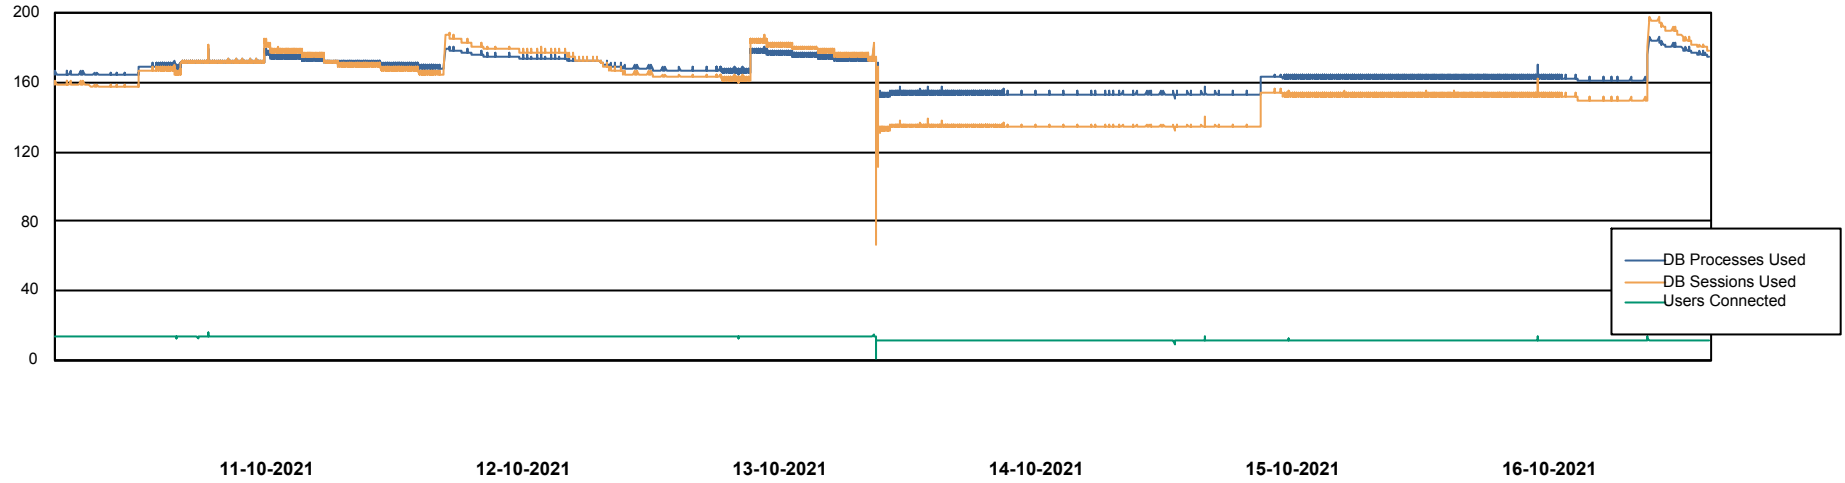

Weekly SLA Customer Report

Customer CLO Production
Database ID 38

Database Performance CLODB_PRD_Standby

Weekly SLA Customer Report

Customer CLO Production
Database ID 38

Database Performance CLODB_PRD_Test