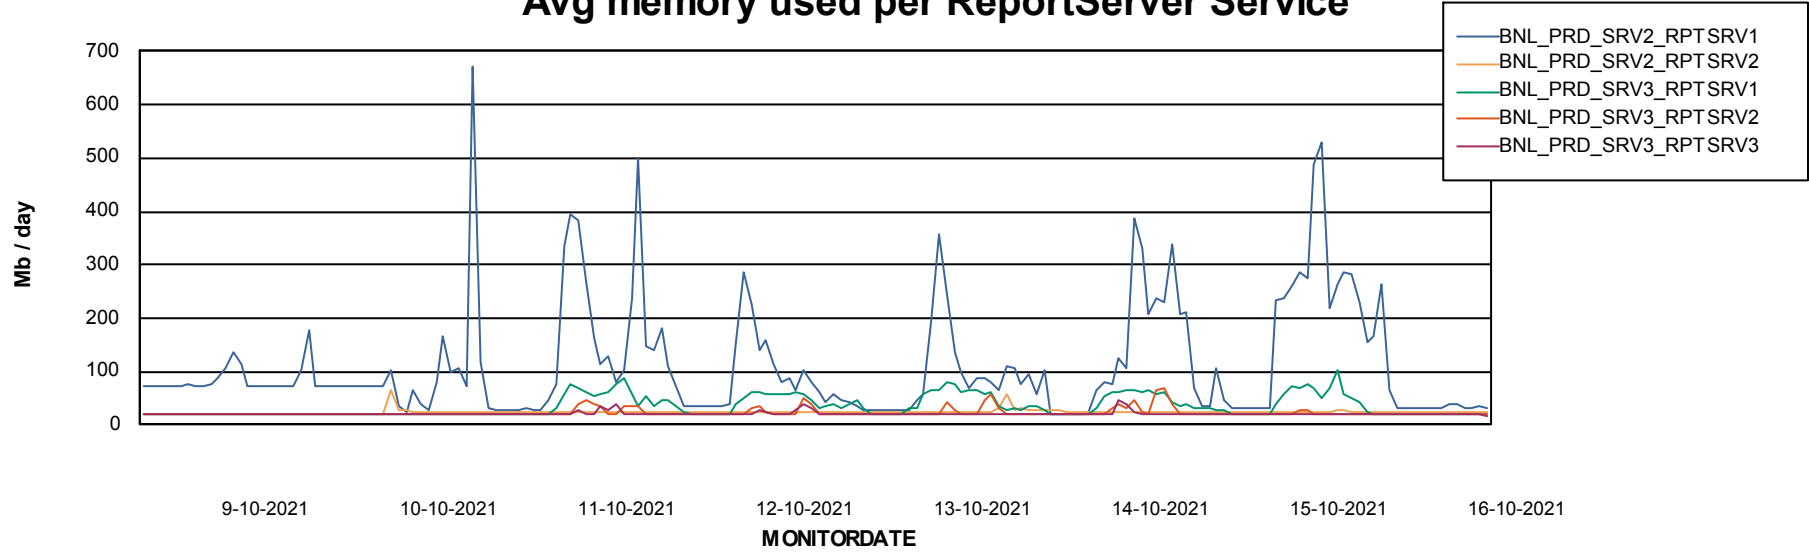

ABSSolute Web Component Services

Avg memory used per ReportServer Service