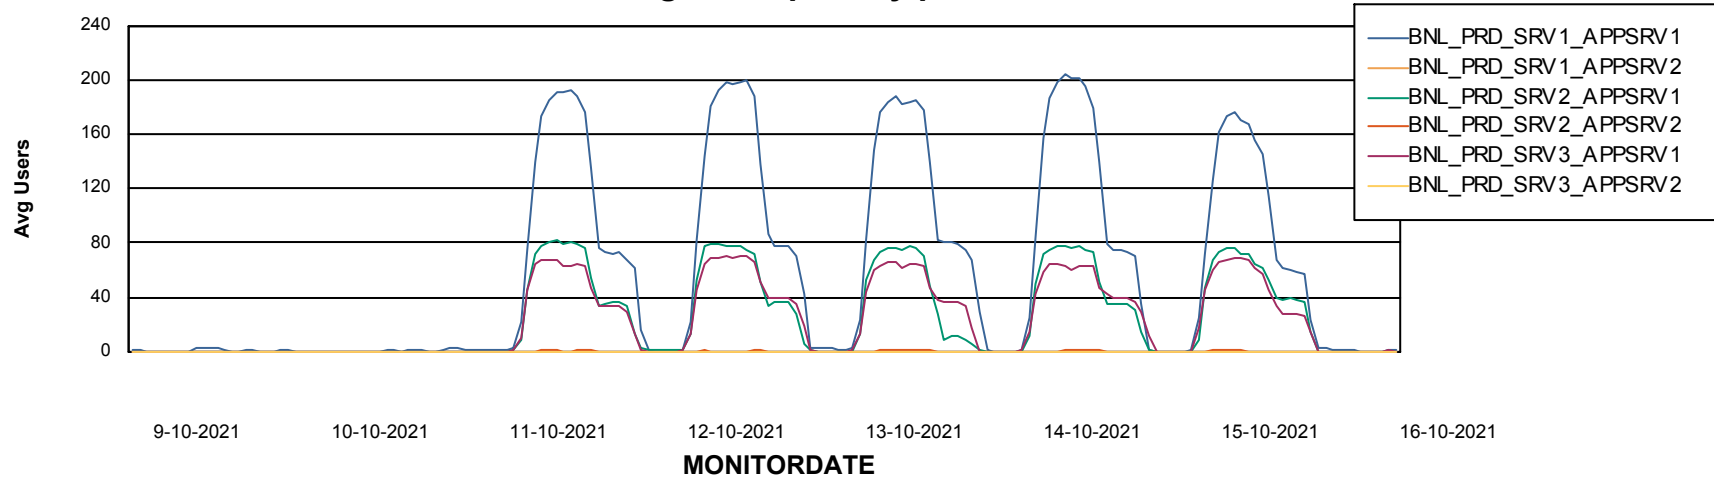

Database Performance BNLDB_Production

Weekly SLA Customer Report

Customer BNL_Production
 Database ID 83

DATABASE SIZE BNLDB_Production

Database growth over last month

Database Tablespace BNLDB_Production

Date	Tablespace Name	Filesize (Gb)	Usedsize (Gb)	Percentage free
16-10-2021	ABSDATA	122	68	45
	INDX	340	136	60
15-10-2021	ABSDATA	122	68	45
	INDX	340	136	60
14-10-2021	ABSDATA	122	68	45
	INDX	340	136	60
13-10-2021	ABSDATA	122	68	45
	INDX	340	136	60
12-10-2021	ABSDATA	122	68	45
	INDX	340	135	60
11-10-2021	ABSDATA	122	68	45
	INDX	340	135	60
10-10-2021	ABSDATA	122	68	45
	INDX	340	135	60

Weekly SLA Customer Report

Customer BNL_Production
Database ID 83

ABSSolute Application Server Services

Avg memory used per ABS Server Service

Avg users per day per ABS server

Weekly SLA Customer Report

Customer BNL_Production
Database ID 83