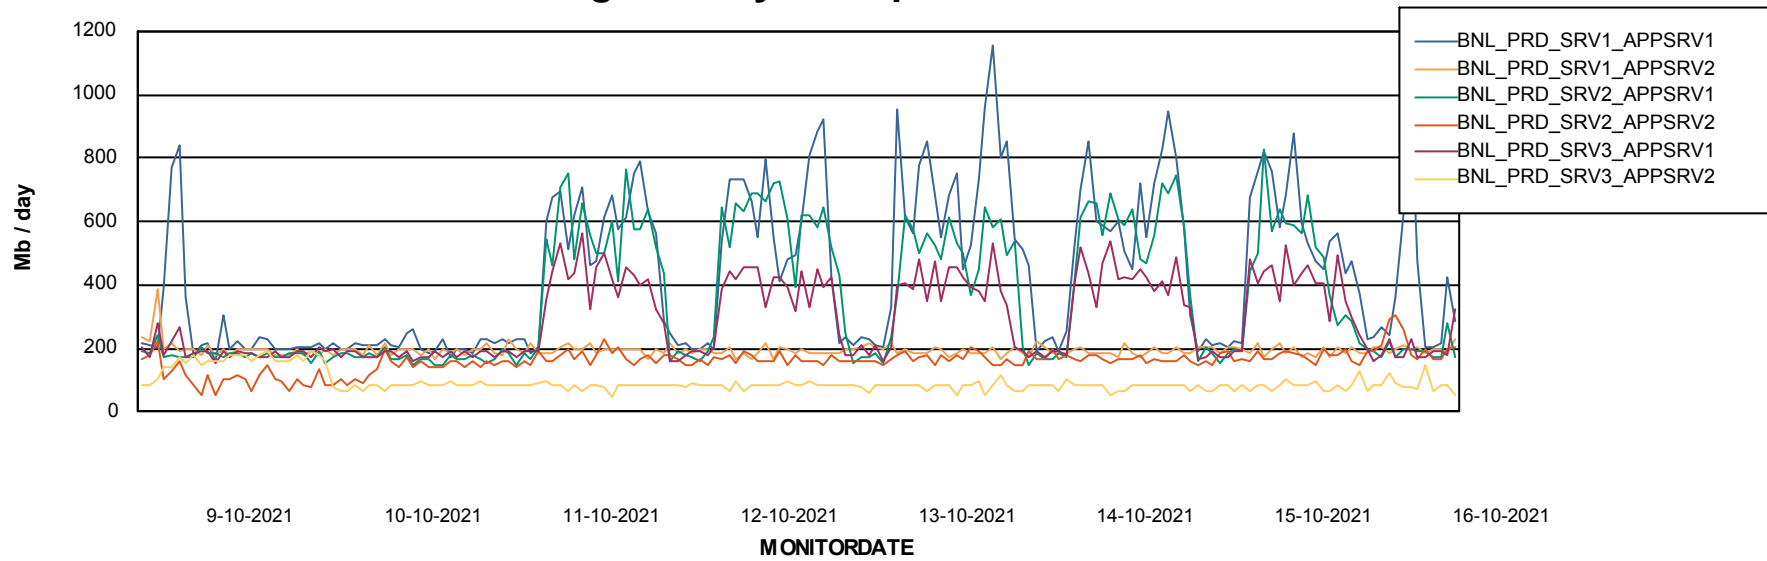

Database Performance BNLDB_Production

Weekly SLA Customer Report

Customer BNL_Production
 Database ID 83

DATABASE SIZE BNLDB_Production

Database growth over last month

Database Tablespace BNLDB_Production

Date	Tablespace Name	Filesize (Gb)	Usedsize (Gb)	Percentage free
16-10-2021	ABSDATA	122	68	45
	INDX	340	136	60
15-10-2021	ABSDATA	122	68	45
	INDX	340	136	60
14-10-2021	ABSDATA	122	68	45
	INDX	340	136	60
13-10-2021	ABSDATA	122	68	45
	INDX	340	136	60
12-10-2021	ABSDATA	122	68	45
	INDX	340	135	60
11-10-2021	ABSDATA	122	68	45
	INDX	340	135	60
10-10-2021	ABSDATA	122	68	45
	INDX	340	135	60

Weekly SLA Customer Report

Customer BNL_Production
Database ID 83

ABSSolute Application Server Services

Avg memory used per ABS Server Service

Avg users per day per ABS server

Weekly SLA Customer Report

Customer BNL_Production
Database ID 83