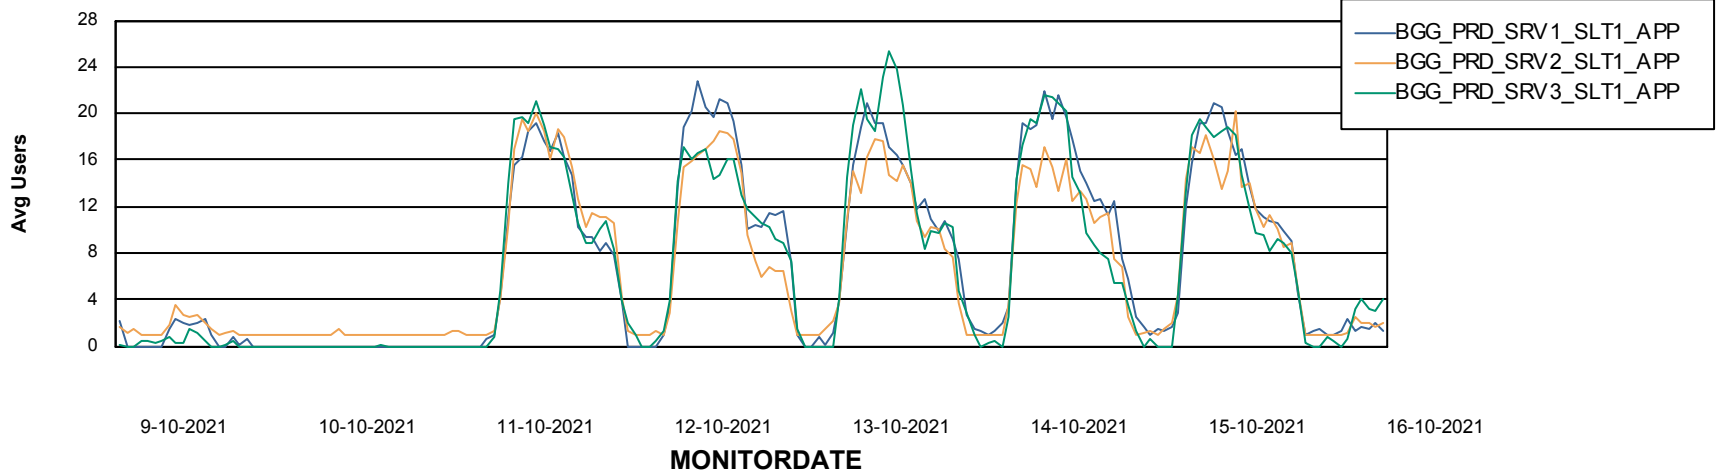

Avg users per day per ABS server