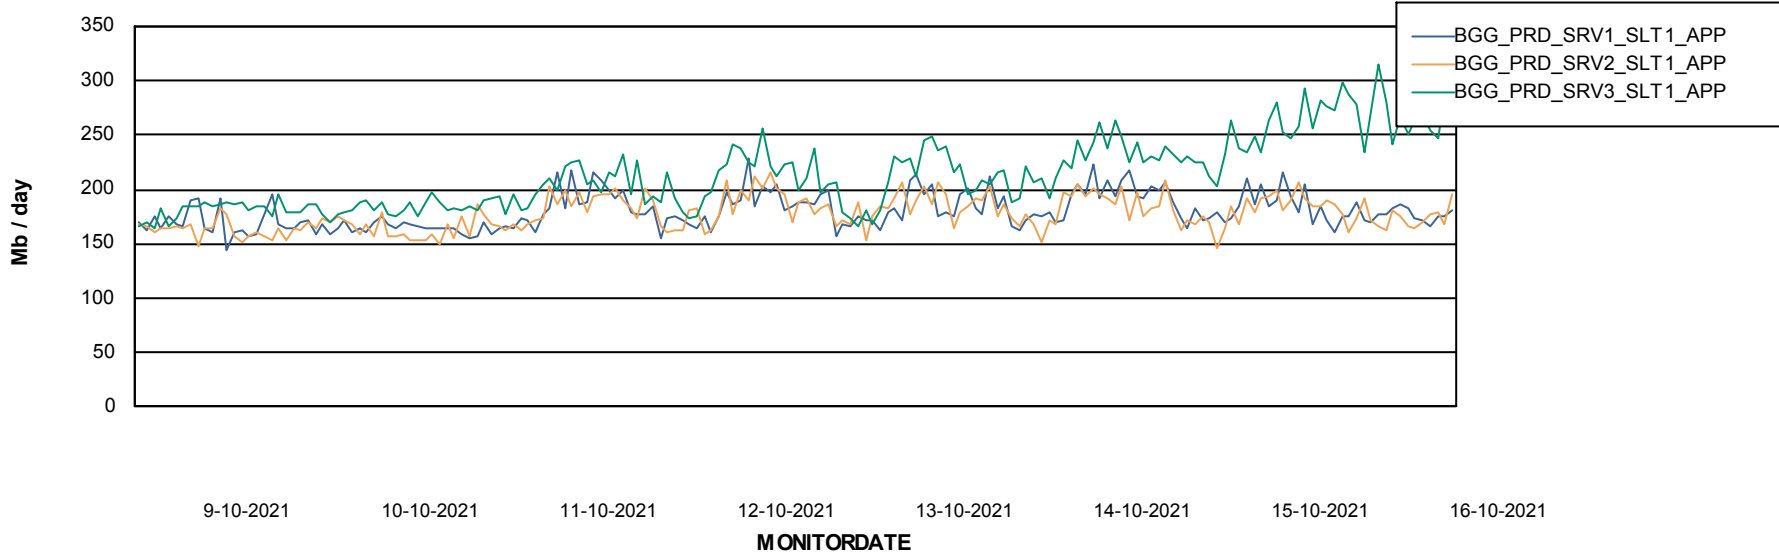

ABSolute Application Server Services

Avg memory used per ABS Server Service