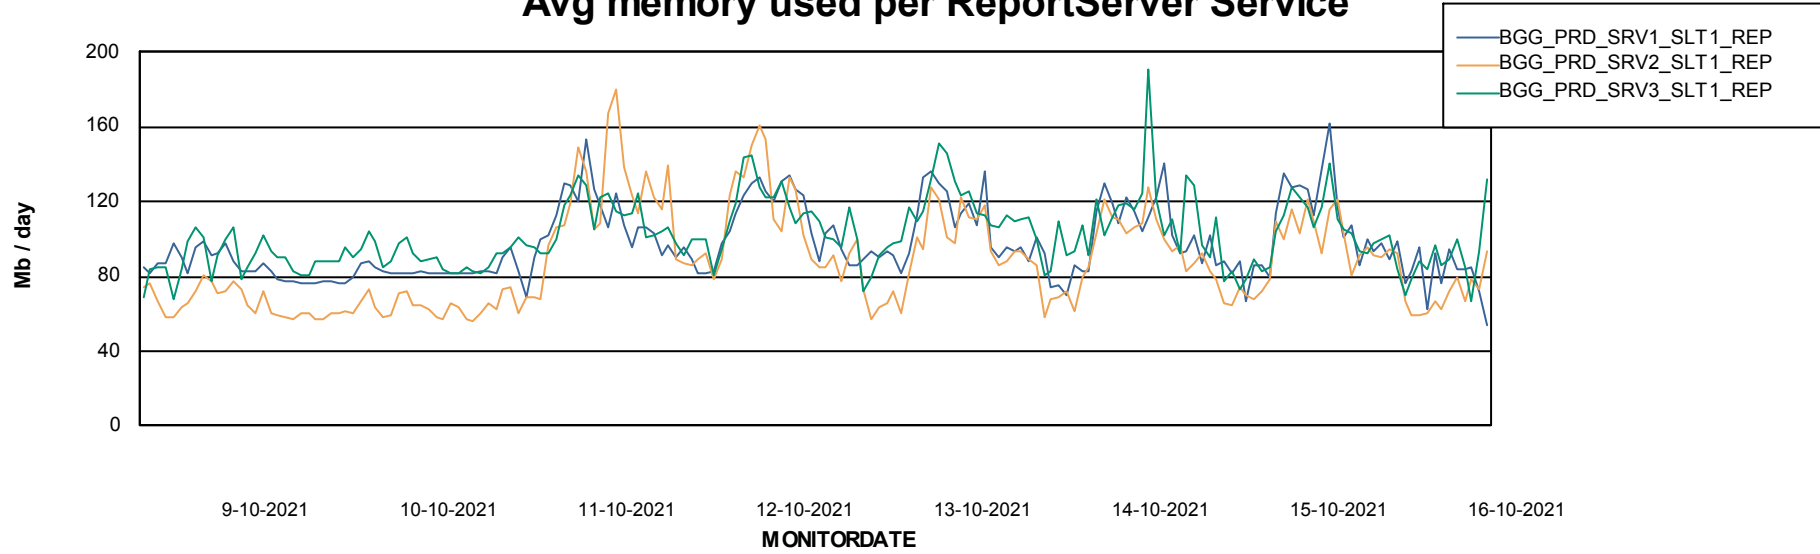

ABSSolute Application ReportServer Services

Avg memory used per ReportServer Service