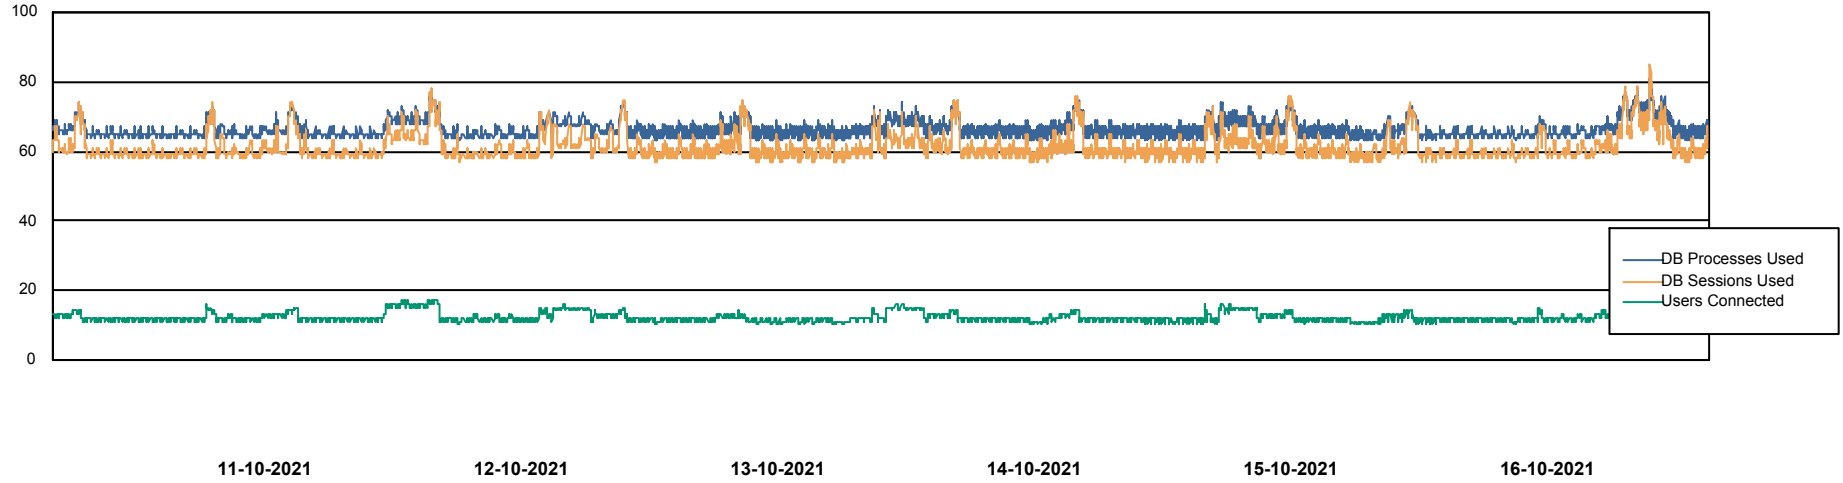

Database Performance BGGDB_BI