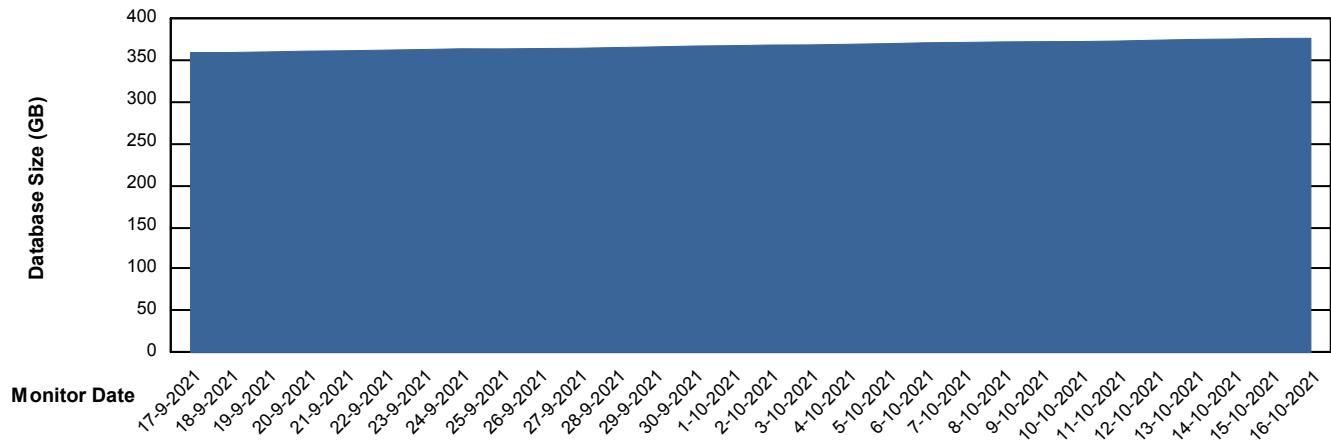

DATABASE SIZE BGGDB_Production

Database growth over last month