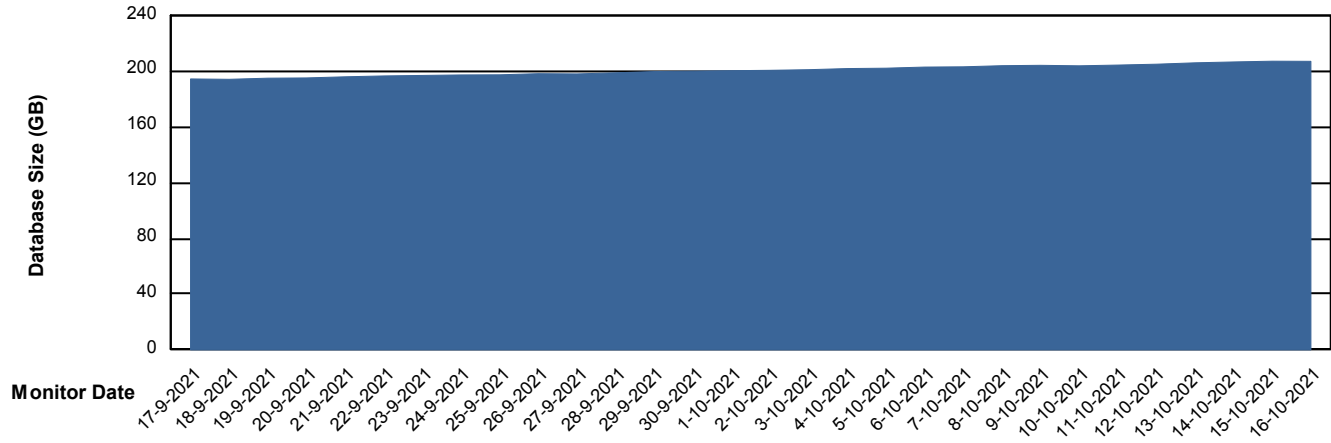

DATABASE SIZE BGGDB_BI

Database growth over last month