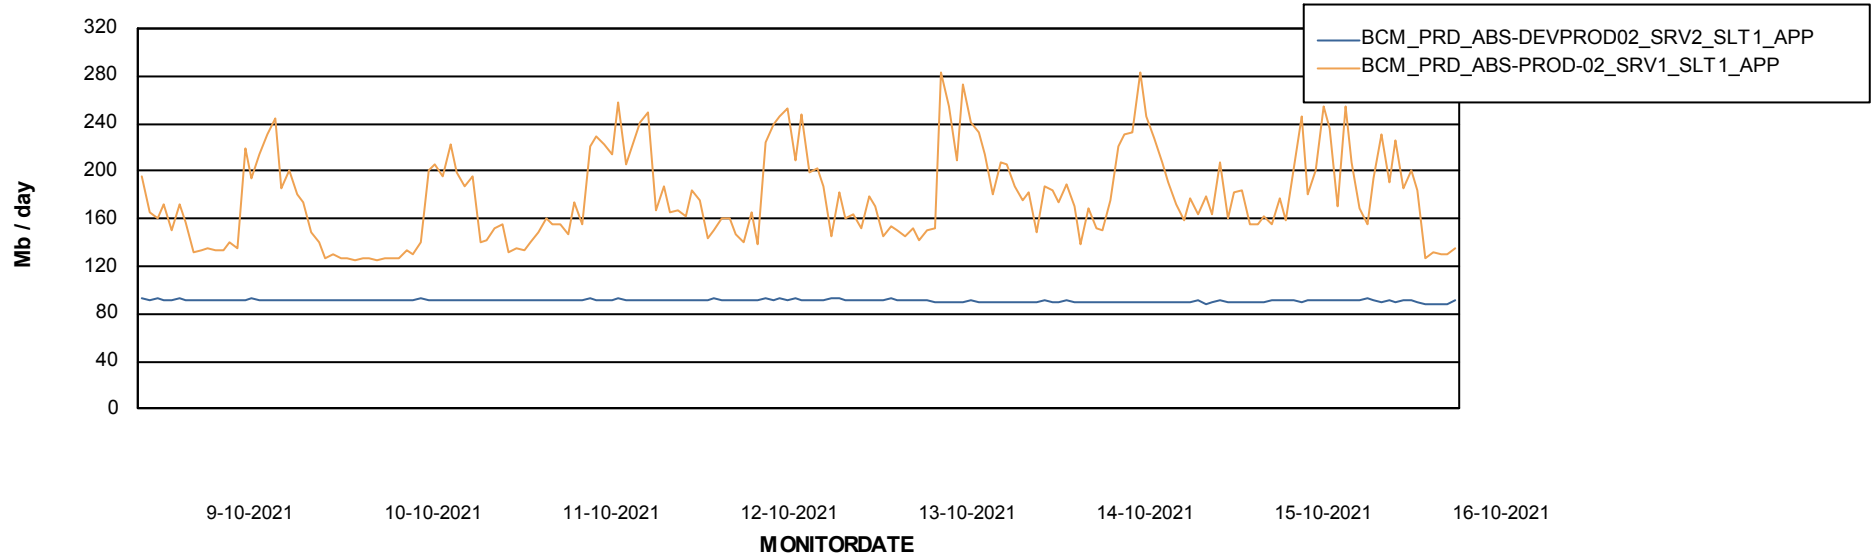

ABSSolute Application Server Services

Avg memory used per ABS Server Service