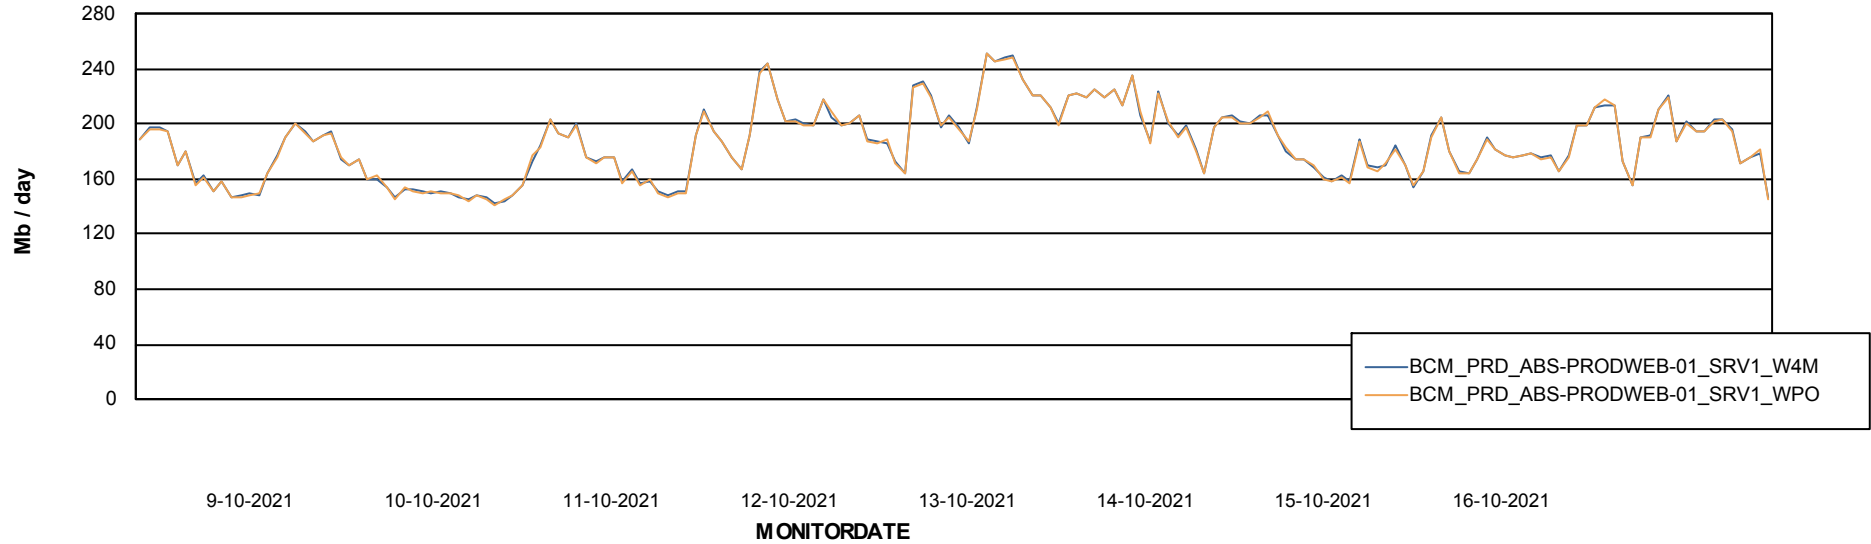

ABSSolute Application ReportServer Services

Avg memory used per ReportServer Service

Weekly SLA Customer Report

Customer BCM_Production
Database ID 81

ABSSolute Web Component Services

Avg memory used per ABS Web component