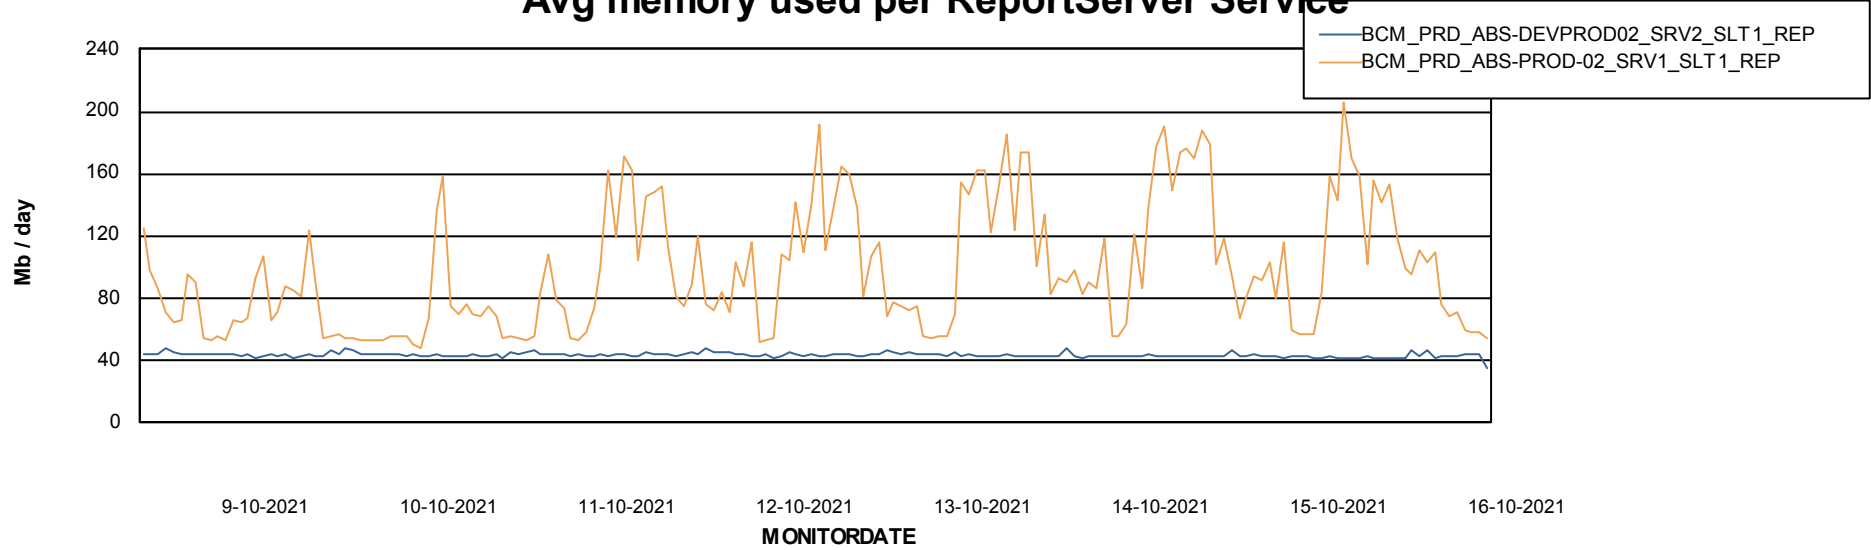

ABSSolute Application ReportServer Services

Avg memory used per ReportServer Service