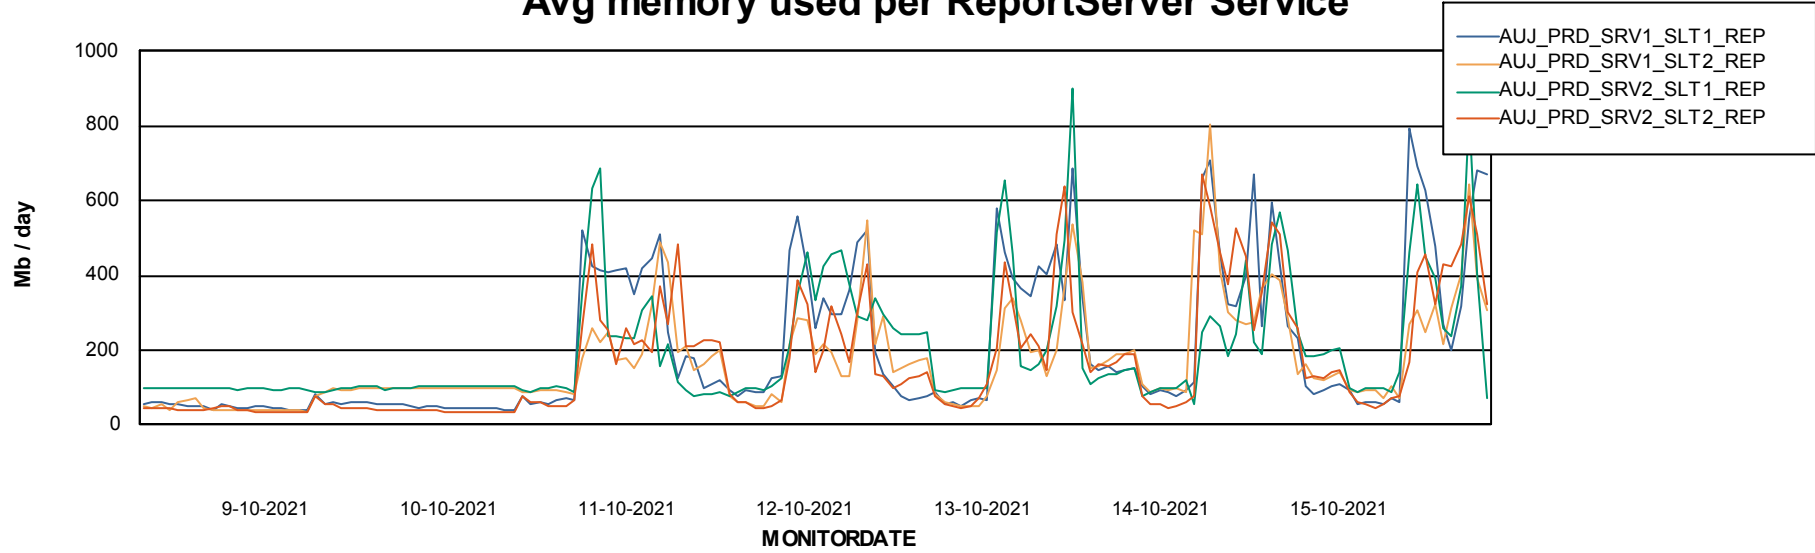

Avg memory used per ABS Server Service

Avg users per day per ABS server

Weekly SLA Customer Report

Customer AUJ_Production
Database ID 41

ABSSolute Application ReportServer Services

Avg memory used per ReportServer Service