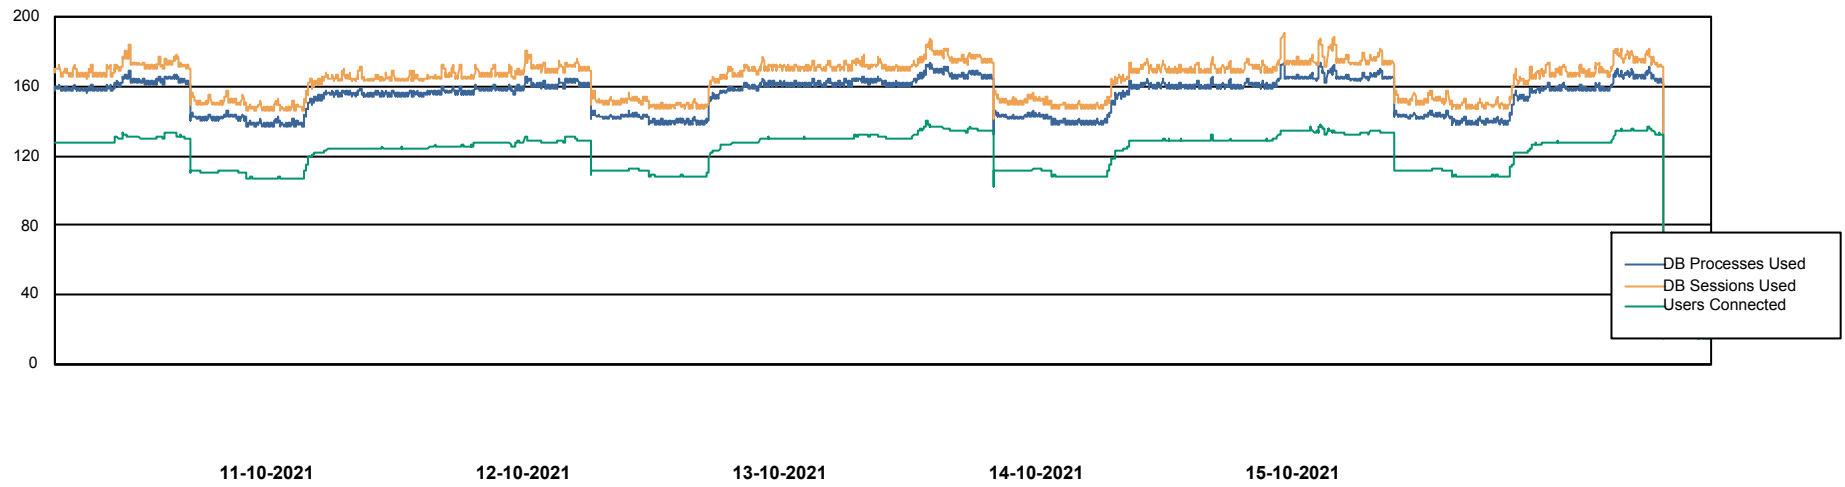

Weekly SLA Customer Report

Customer AUJ_Production
Database ID 41

Harddisk Usage AUJ_PRD_ORACLE_BI1

	Free disk space on / (%)	Total disk space on / (Gb)	Used disk space on / (Gb)
16-10-2021	19	526	401
15-10-2021	18	526	410
14-10-2021	16	526	419
13-10-2021	16	526	419
12-10-2021	16	526	419
11-10-2021	16	526	419
10-10-2021	15	526	421

Weekly SLA Customer Report

Customer AUJ_Production
Database ID 41

Database Performance AUJ_DB4_Primary

Weekly SLA Customer Report

Customer AUJ_Production
Database ID 41

Database Performance AUJ_DB5_Standby