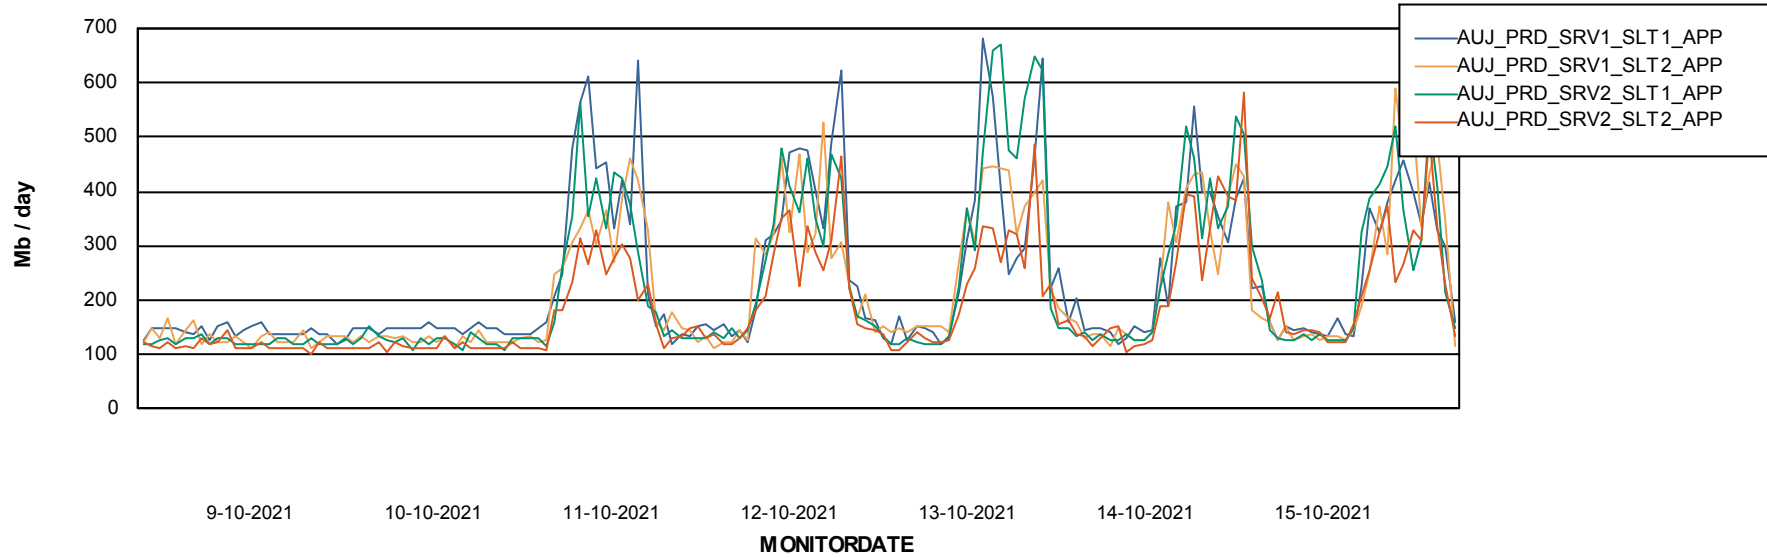

ABSSolute Application Server Services

Avg memory used per ABS Server Service