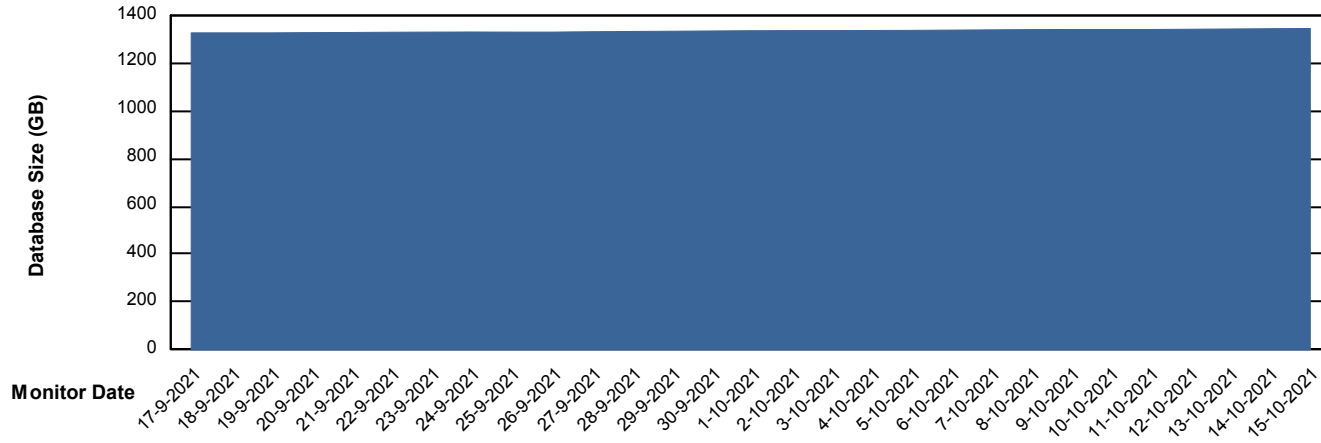

Customer AUJ_Production
Database ID 41

Database Performance AUJDB_BI_TS1

Weekly SLA Customer Report

Customer AUJ_Production
Database ID 41

DATABASE SIZE AUJ_DB4_Primary

Database growth over last month

DATABASE SIZE AUJDB_BI

Database growth over last month

Weekly SLA Customer Report

Customer AUJ_Production
Database ID 41

DATABASE SIZE AUJDB_BI_TS1

Database growth over last month

Weekly SLA Customer Report

Customer AUJ_Production
 Database ID 41