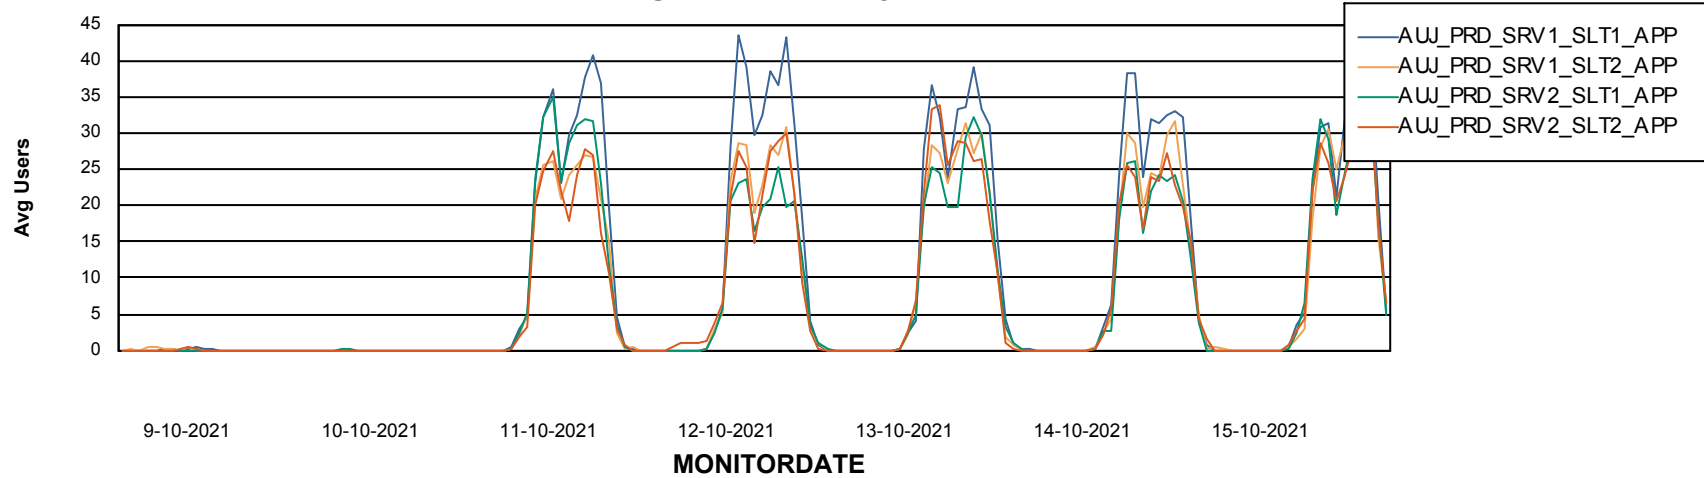

Avg users per day per ABS server