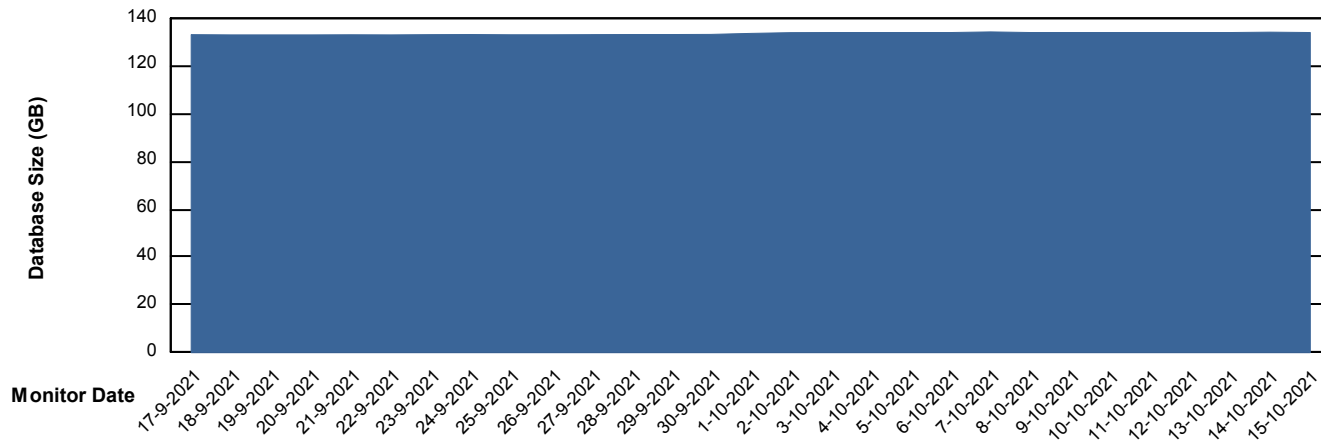

Customer AUJ_Production
Database ID 41

Database Performance AUJDB_BI_TS1

Weekly SLA Customer Report

Customer AUJ_Production
Database ID 41

DATABASE SIZE AUJ_DB4_Primary

Database growth over last month

DATABASE SIZE AUJDB_BI

Database growth over last month

Weekly SLA Customer Report

Customer AUJ_Production
Database ID 41

DATABASE SIZE AUJDB_BI_TS1

Database growth over last month

Weekly SLA Customer Report

Customer AUJ_Production
 Database ID 41