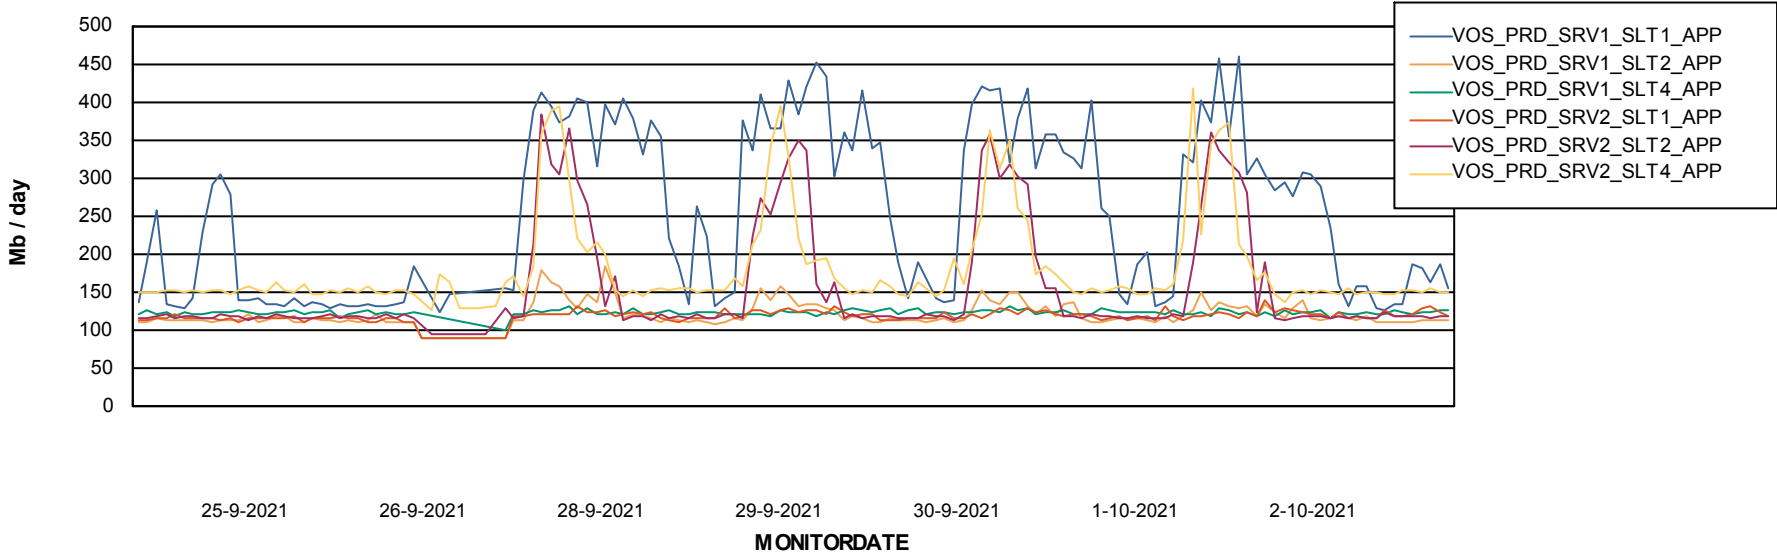

ABSSolute Application Server Services

Avg memory used per ABS Server Service