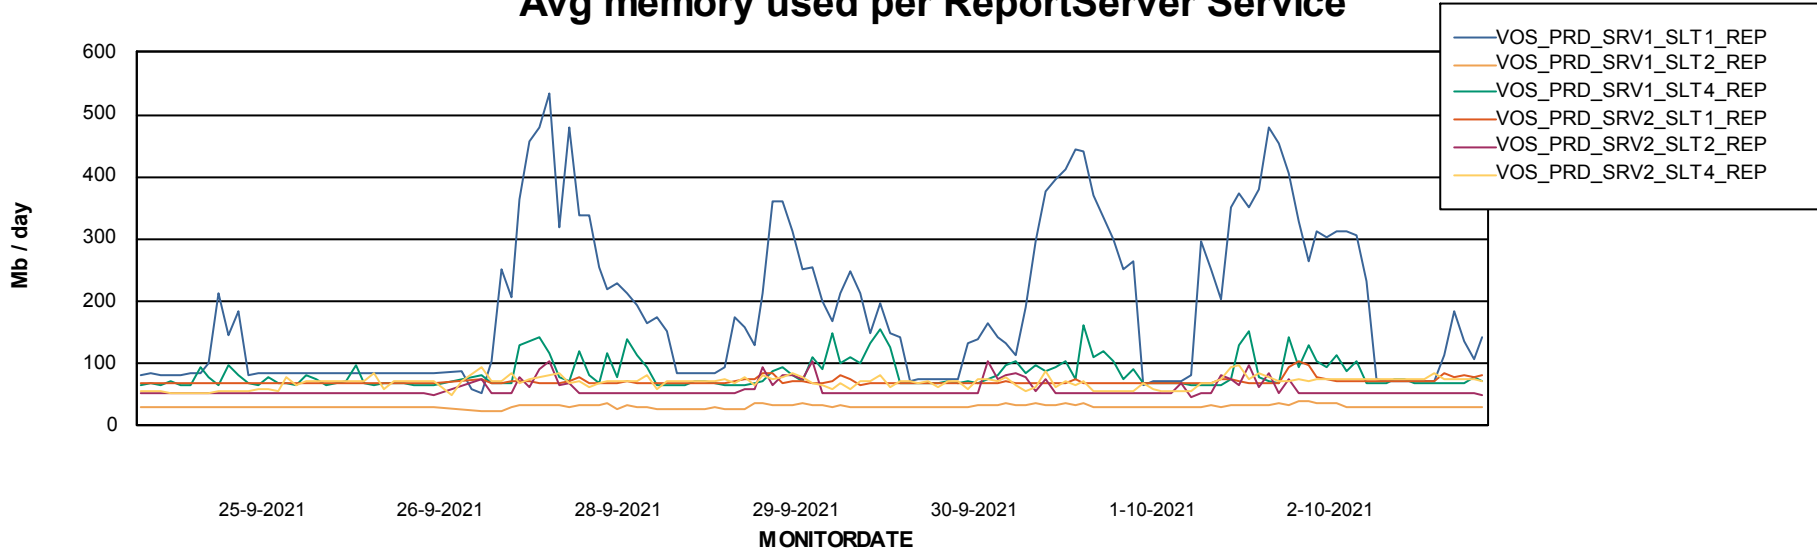

ABSSolute Application ReportServer Services

Avg memory used per ReportServer Service