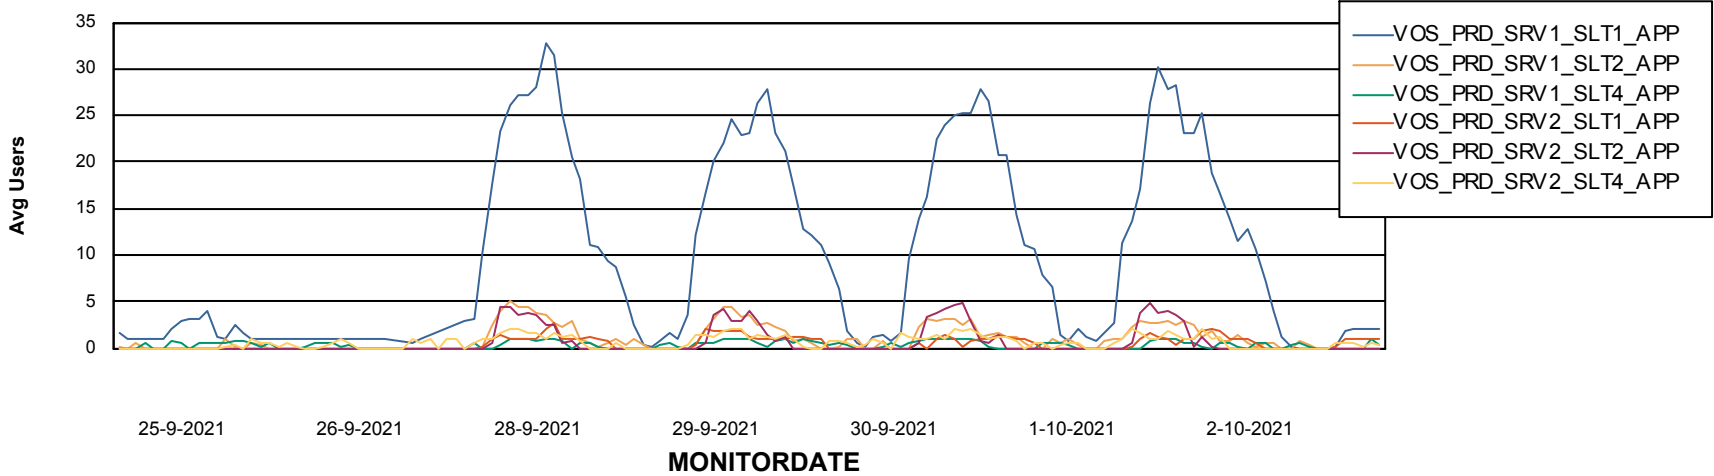

Avg users per day per ABS server