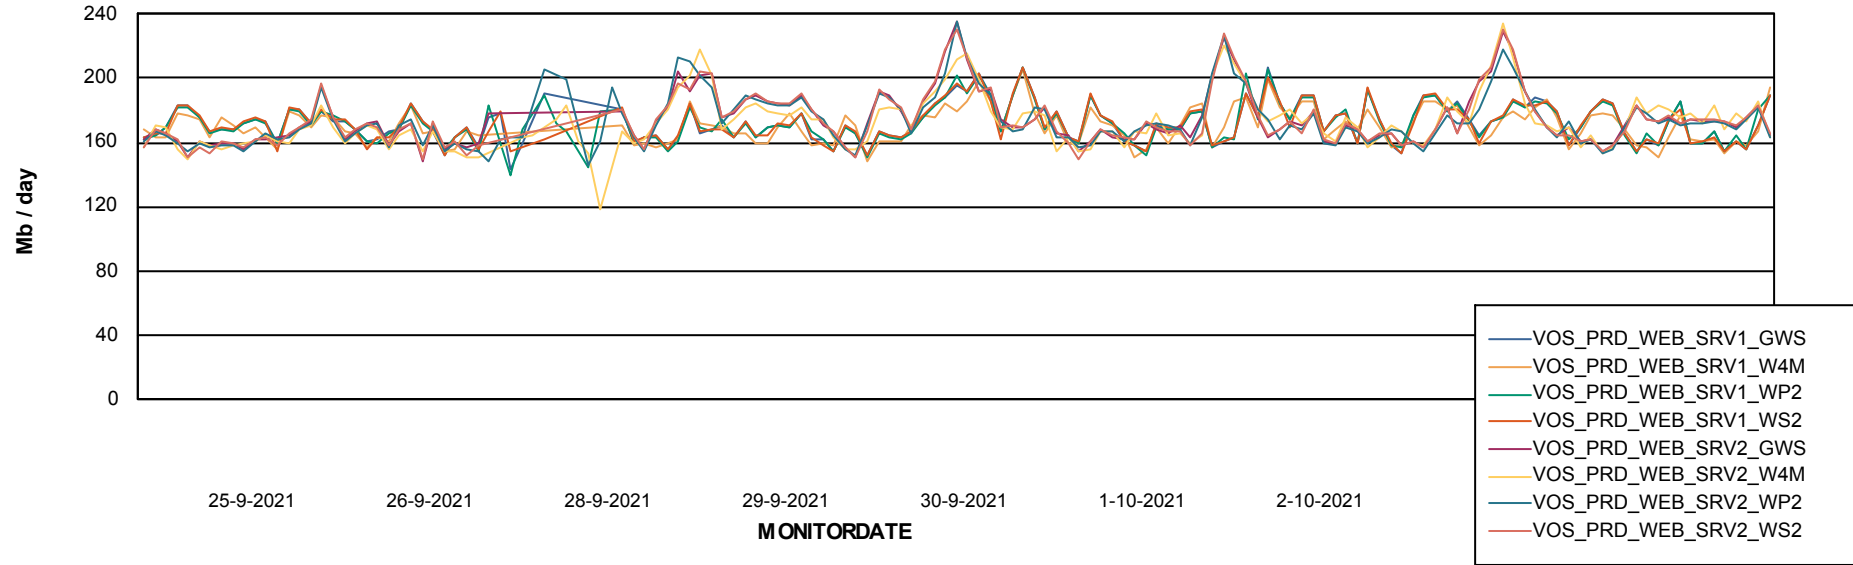

ABSolute Web Component Services

Avg memory used per ABS Web component