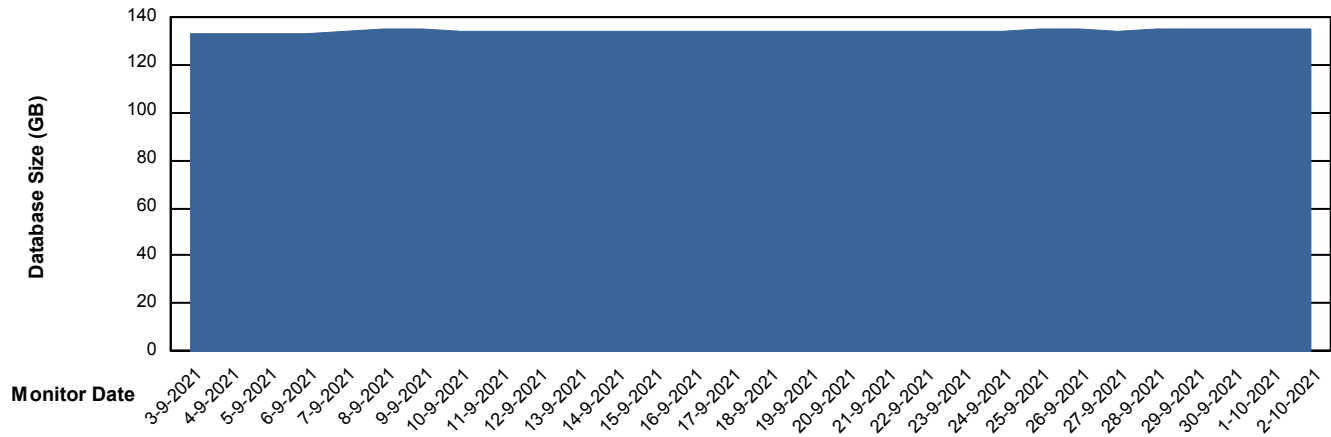

DATABASE SIZE VOSDB_BI

Database growth over last month