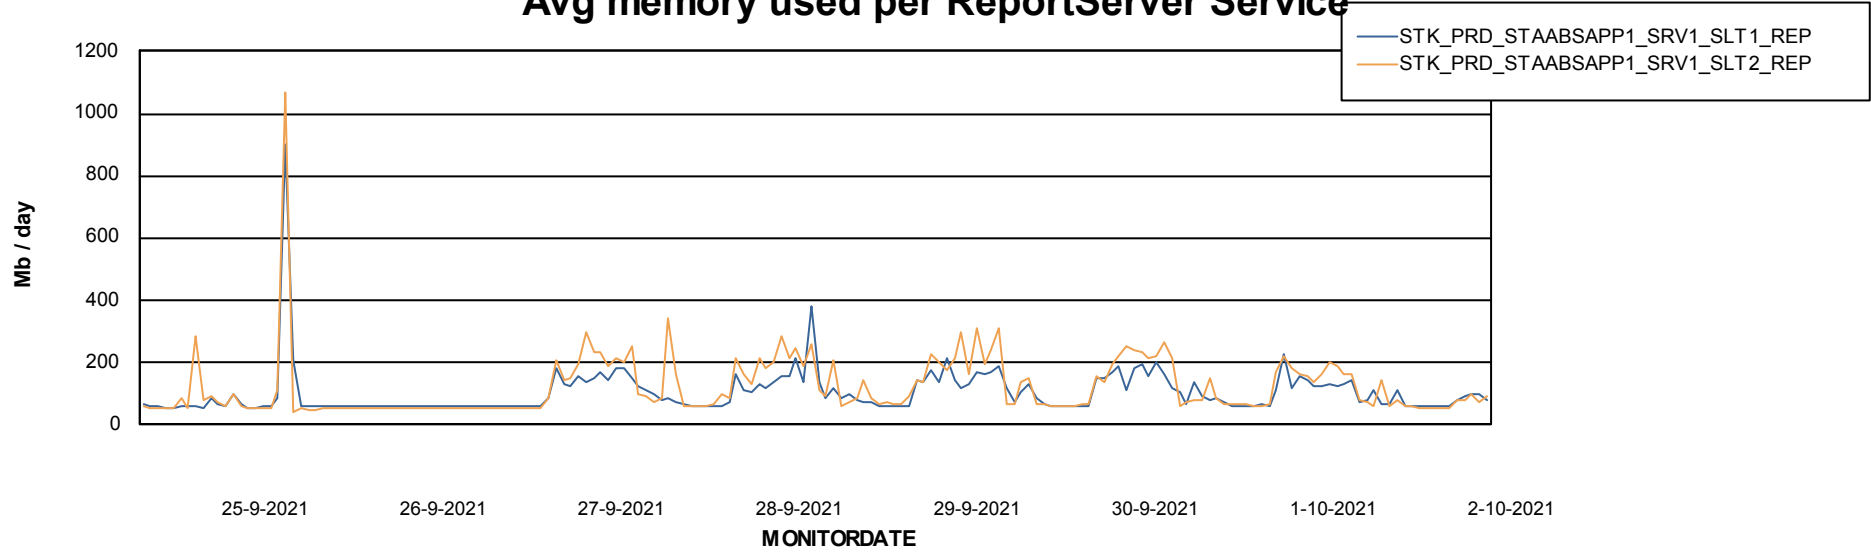

Avg memory used per ABS Server Service

Avg users per day per ABS server

Weekly SLA Customer Report

Customer STK_Production
Database ID 82

ABSSolute Application ReportServer Services

Avg memory used per ReportServer Service