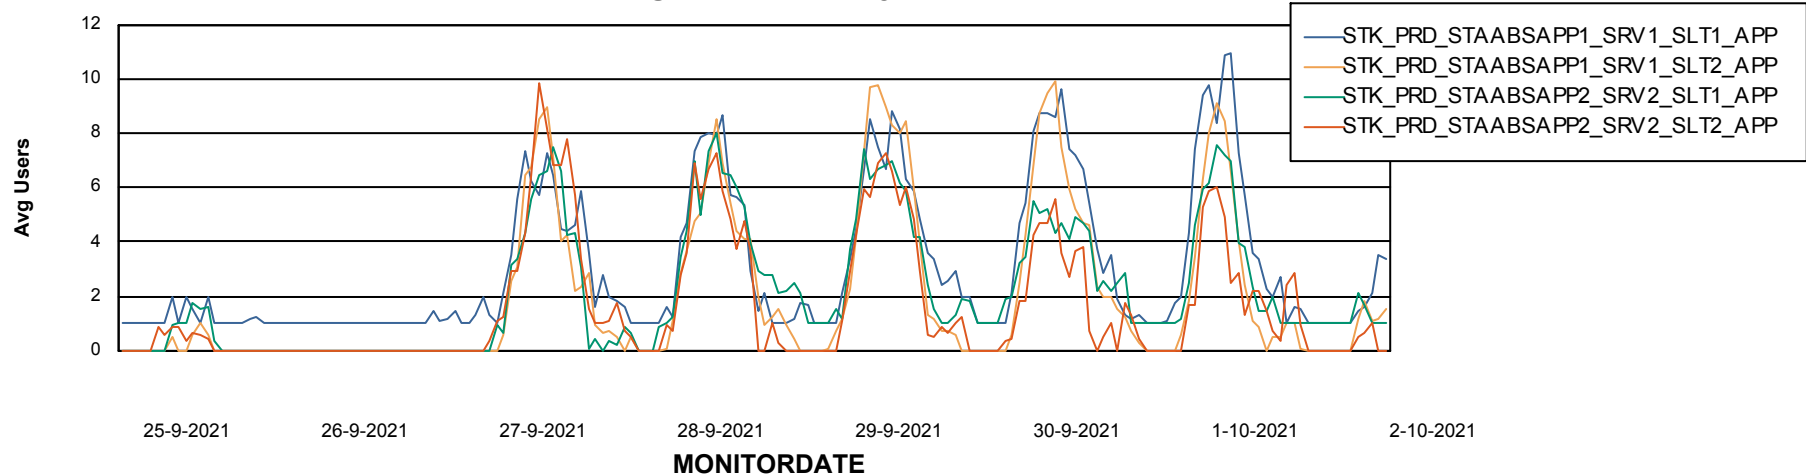

Avg users per day per ABS server