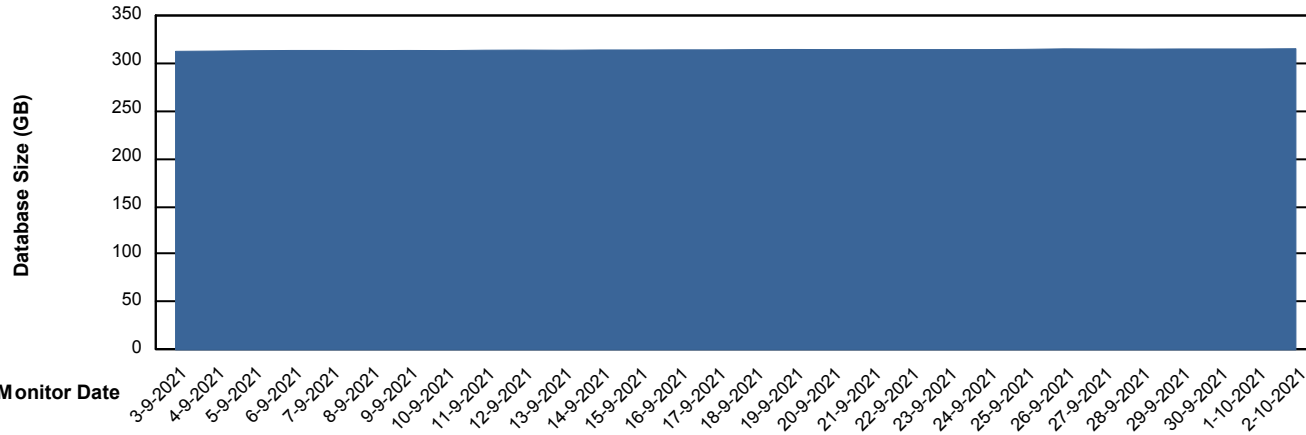

Weekly SLA Customer Report

Customer STK_Production
Database ID 82

Database Performance STKDB_ABS1 Production Database

Weekly SLA Customer Report

Customer STK_Production
Database ID 82

Database Performance STKDB_ABS1SB Standby Database

Weekly SLA Customer Report

Customer STK_Production
 Database ID 82

DATABASE SIZE STKDB_ABS1 Production Database

Database growth over last month

Database Tablespace STKDB_ABS1 Production Database

Date	Tablespace Name	Filesize (Gb)	Usedsize (Gb)	Percentage free
2-10-2021	ABSDATA	177	126	29
	INDX	217	179	18
1-10-2021	ABSDATA	177	126	29
	INDX	217	179	18
30-9-2021	ABSDATA	177	126	29
	INDX	217	179	18
29-9-2021	ABSDATA	177	126	29
	INDX	217	179	18
28-9-2021	ABSDATA	177	126	29
	INDX	217	179	18
27-9-2021	ABSDATA	177	126	29
	INDX	217	179	18
26-9-2021	ABSDATA	177	126	29
	INDX	217	179	18