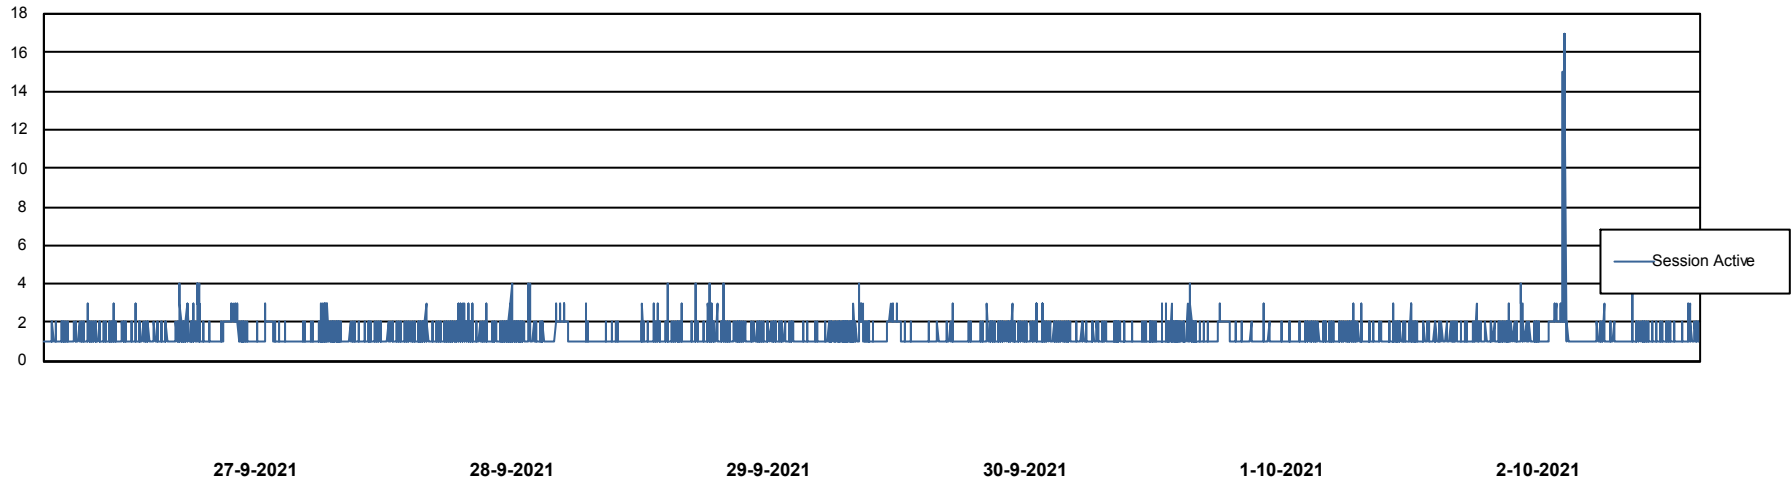

Weekly SLA Customer Report

Customer STK_Production
Database ID 82

Harddisk Usage STK_STAABSDB2 Standby DB Server

	Free disk space on c: (%)	Total disk space on c: (Gb)	Free disk space on d: (%)	Total disk space on d: (Gb)	Free disk space on e: (%)	Total disk space on e: (Gb)
2-10-2021	70	99	38	350	23	1,000
1-10-2021	70	99	38	350	23	1,000
30-9-2021	70	99	38	350	23	1,000
29-9-2021	70	99	38	350	23	1,000
28-9-2021	70	99	38	350	23	1,000
27-9-2021	70	99	39	350	23	1,000
26-9-2021	70	99	41	350	23	1,000

Weekly SLA Customer Report

Customer STK_Production
Database ID 82

Database Performance STKDB_ABS1 Production Database

Weekly SLA Customer Report

Customer STK_Production
Database ID 82

Database Performance STKDB_ABS1SB Standby Database