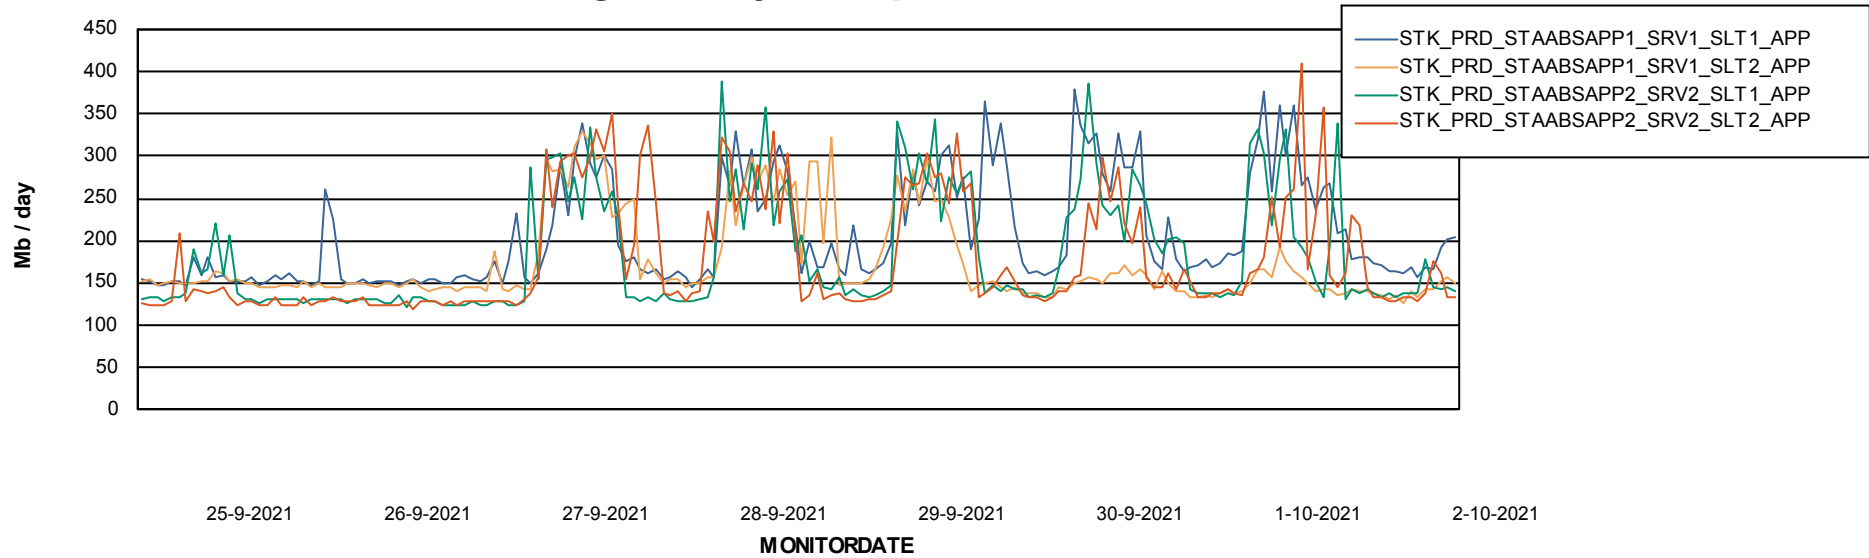

ABSSolute Application Server Services

Avg memory used per ABS Server Service