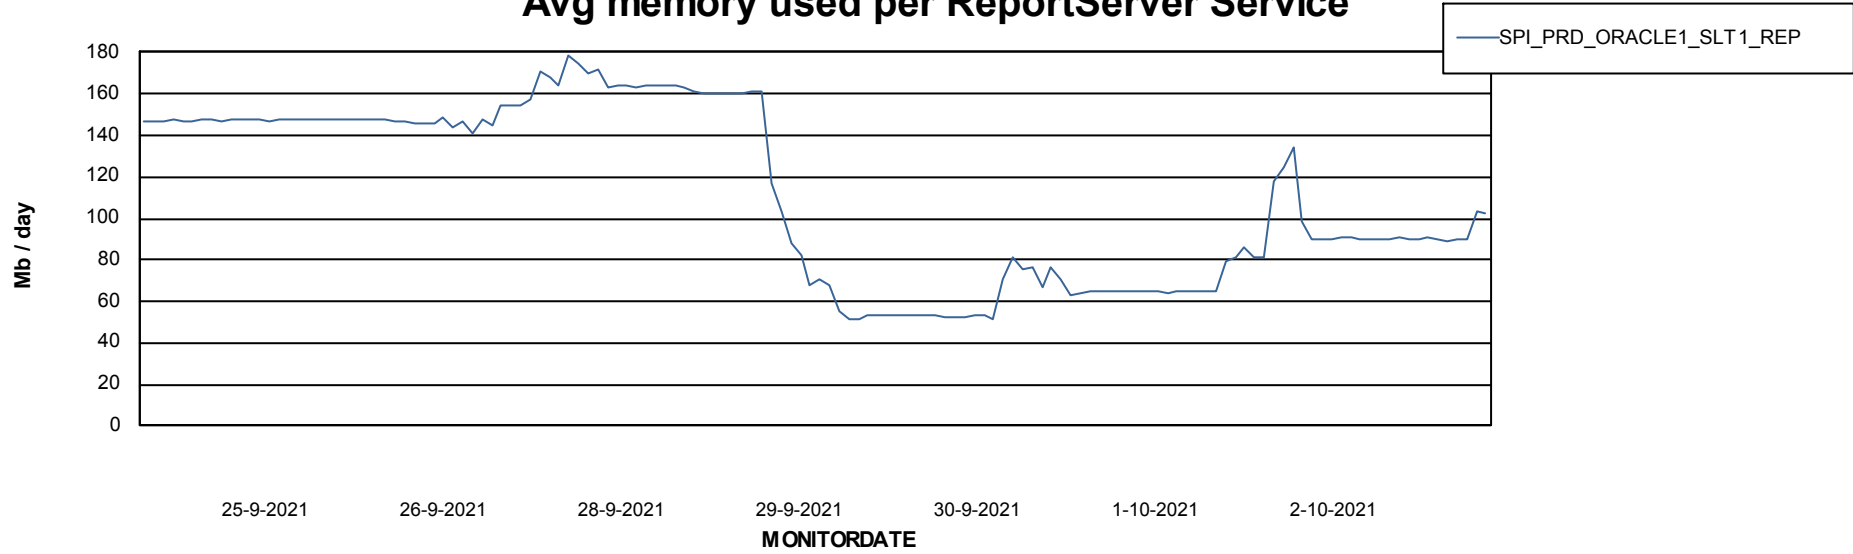

ABSSolute Application ReportServer Services

Avg memory used per ReportServer Service