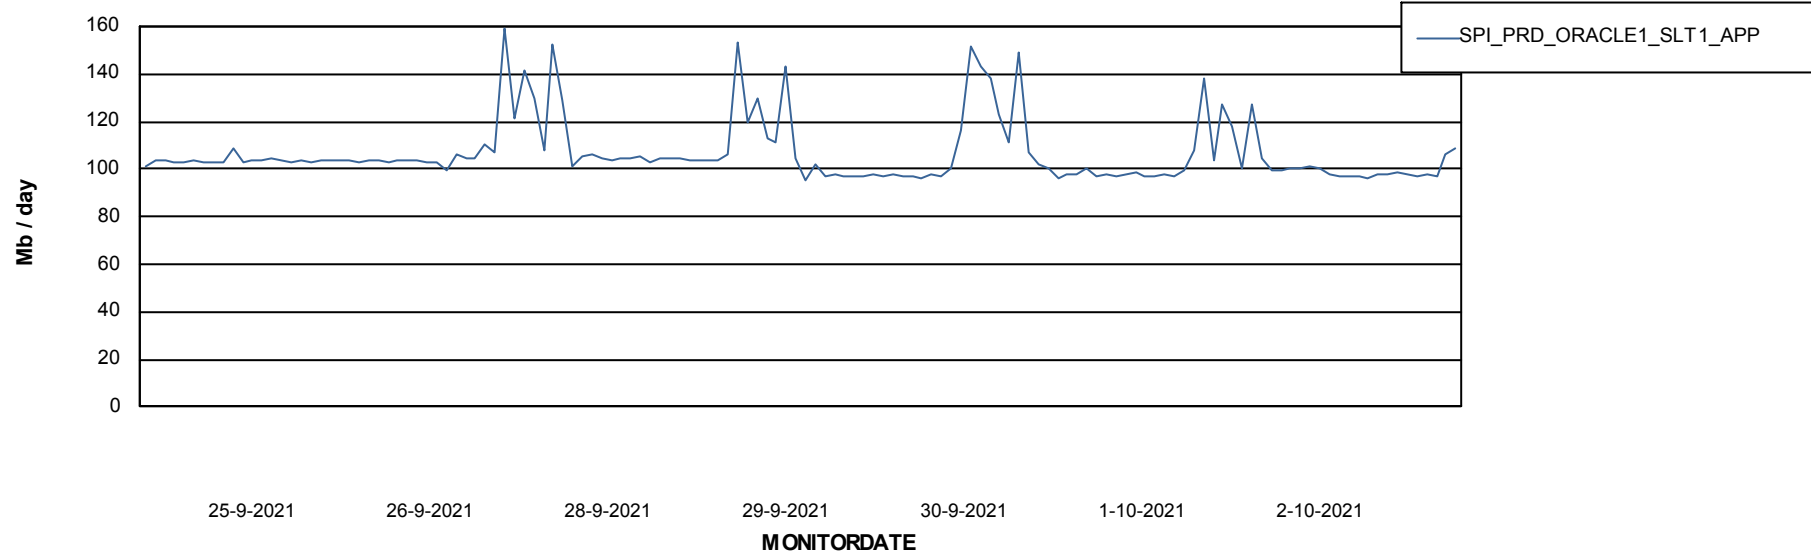

Database growth over last month

Weekly SLA Customer Report

Customer SPI_Production
Database ID 49

Database Tablespace		SPIDB_Production		
Date	Tablespace Name	Filesize (Gb)	Usedsize (Gb)	Percentage free
2-10-2021	ABSDATA	5	2	54
	INDX	8	4	54
1-10-2021	ABSDATA	5	2	54
	INDX	8	4	54
30-9-2021	ABSDATA	5	2	54
	INDX	8	4	54
29-9-2021	ABSDATA	5	2	54
	INDX	8	4	54
28-9-2021	ABSDATA	5	2	54
	INDX	8	4	54
26-9-2021	ABSDATA	5	2	54
	INDX	8	4	54

Weekly SLA Customer Report

Customer SPI_Production
Database ID 49

ABSSolute Application Server Services

Avg memory used per ABS Server Service

Avg users per day per ABS server

Weekly SLA Customer Report

Customer SPI_Production
Database ID 49