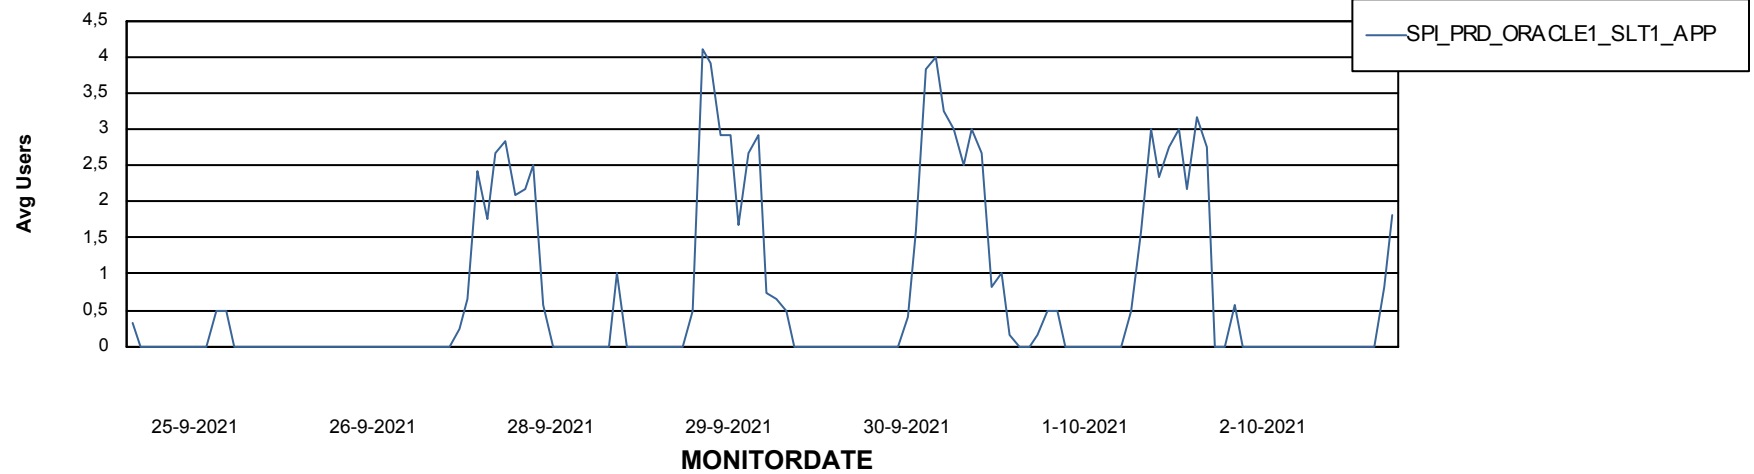

Weekly SLA Customer Report

Customer SPI_Production
Database ID 49

ABSSolute Application Server Services

Avg memory used per ABS Server Service

Avg users per day per ABS server

Weekly SLA Customer Report

Customer SPI_Production
Database ID 49