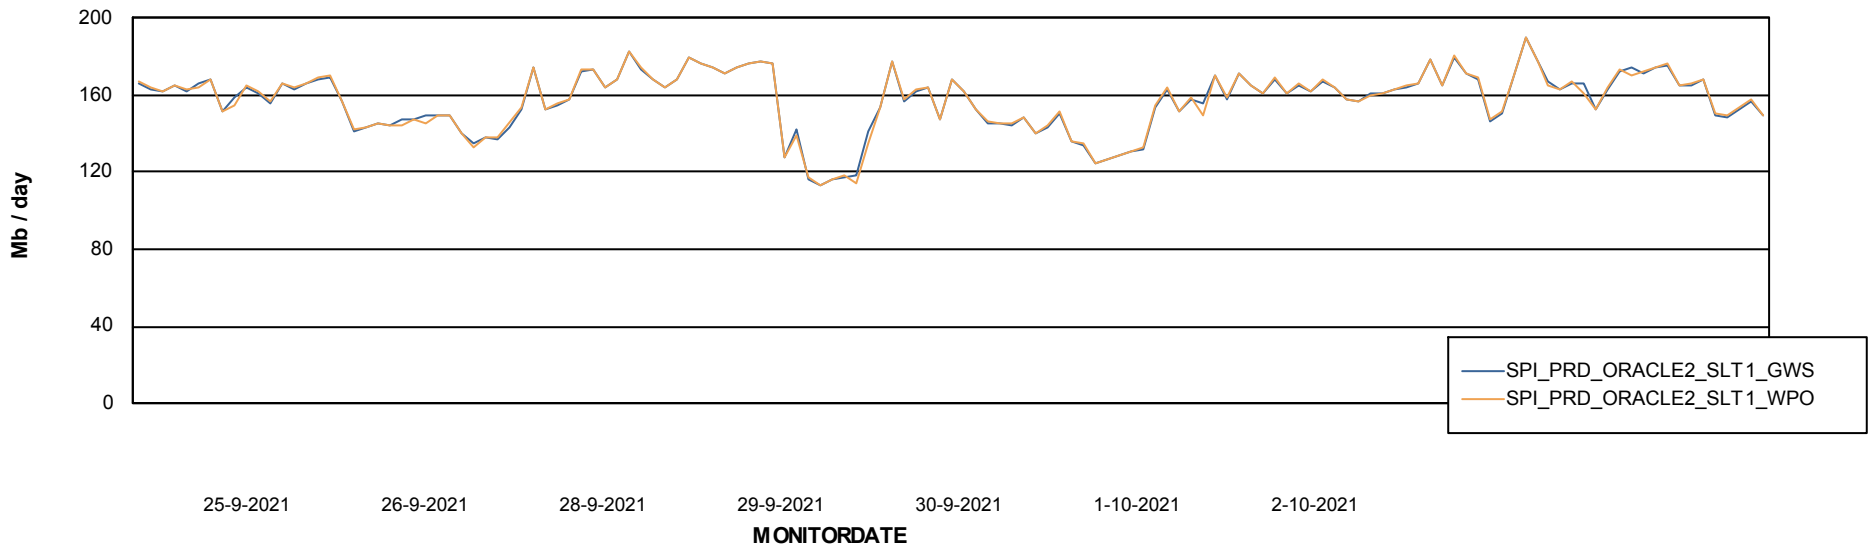

ABSSolute Application ReportServer Services

Avg memory used per ReportServer Service

Weekly SLA Customer Report

Customer SPI_Production
Database ID 49

ABSSolute Web Component Services

Avg memory used per ABS Web component