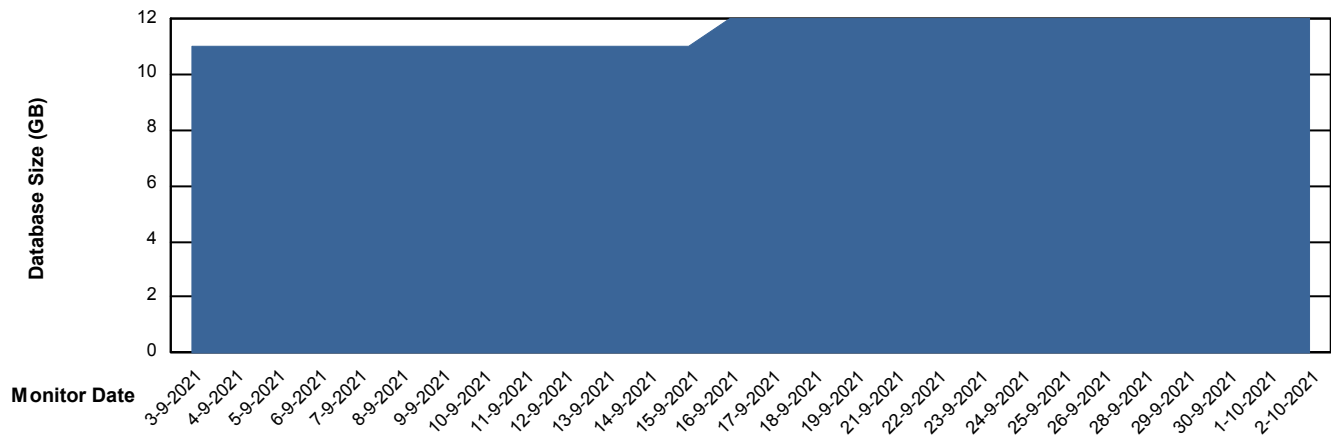

Weekly SLA Customer Report

Customer SPI_Production
Database ID 49

Database Performance SPIDB_Production

Weekly SLA Customer Report

Customer SPI_Production
Database ID 49

Database Performance SPIDB_Standby

DATABASE SIZE SPIDB_Production

Database growth over last month

Weekly SLA Customer Report

Customer SPI_Production
Database ID 49

Database Tablespace		SPIDB_Production		
Date	Tablespace Name	Filesize (Gb)	Usedsize (Gb)	Percentage free
2-10-2021	ABSDATA	5	2	54
	INDX	8	4	54
1-10-2021	ABSDATA	5	2	54
	INDX	8	4	54
30-9-2021	ABSDATA	5	2	54
	INDX	8	4	54
29-9-2021	ABSDATA	5	2	54
	INDX	8	4	54
28-9-2021	ABSDATA	5	2	54
	INDX	8	4	54
26-9-2021	ABSDATA	5	2	54
	INDX	8	4	54