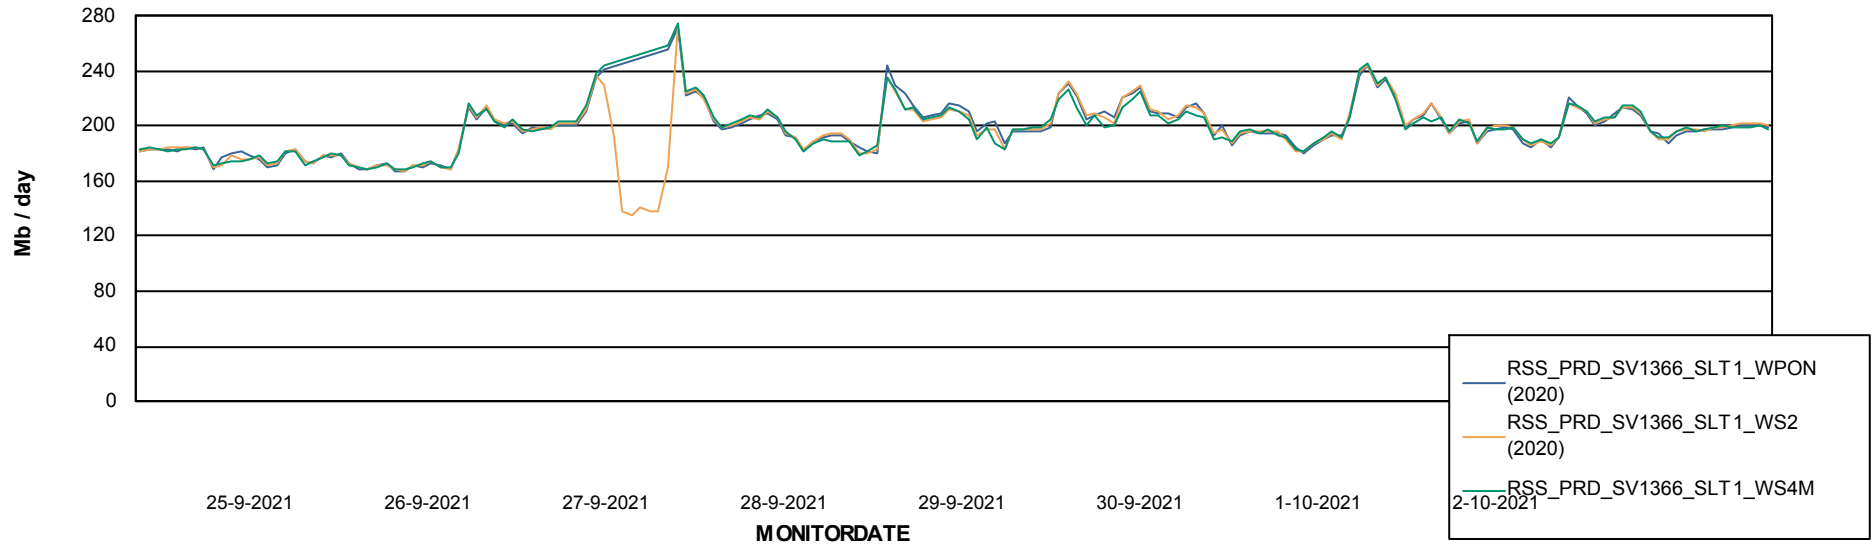

ABSSolute Application ReportServer Services

Avg memory used per ReportServer Service

Weekly SLA Customer Report

Customer RSS Production
Database ID 52

ABSSolute Web Component Services

Avg memory used per ABS Web component