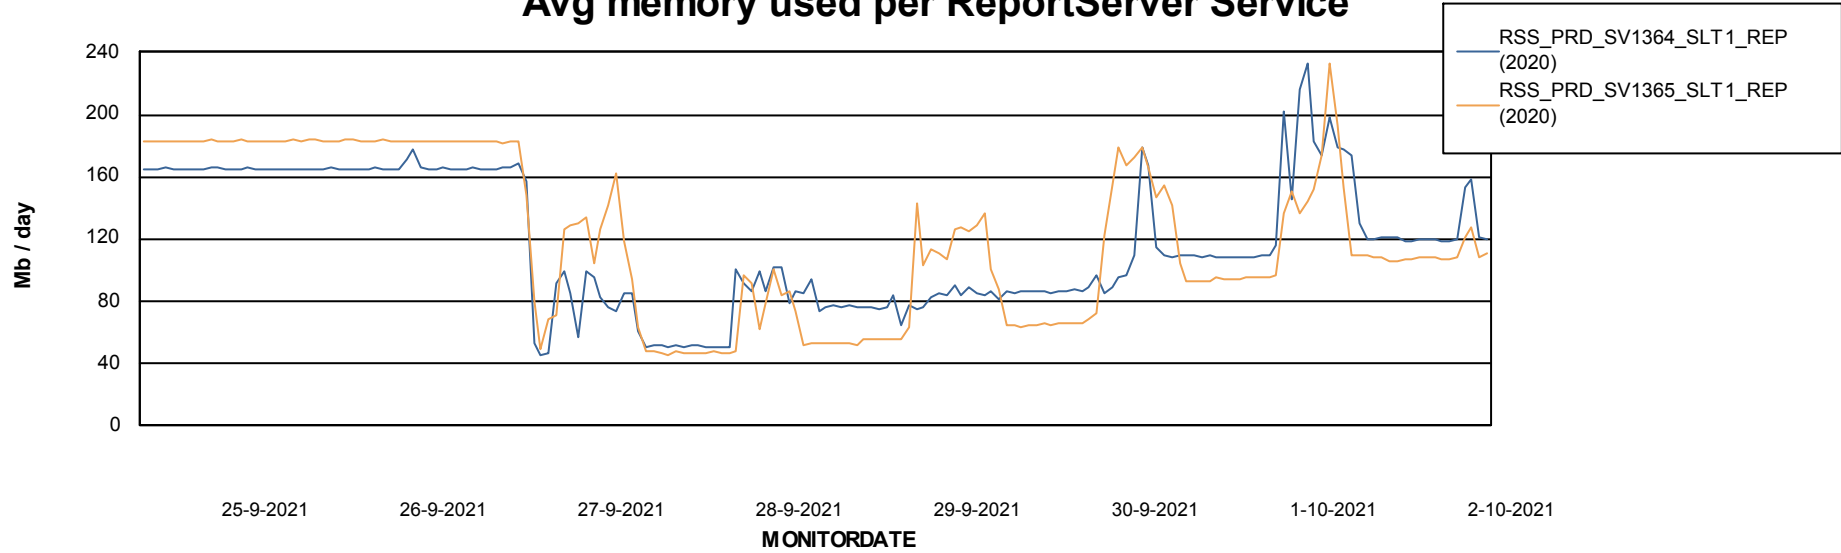

ABSSolute Application ReportServer Services

Avg memory used per ReportServer Service