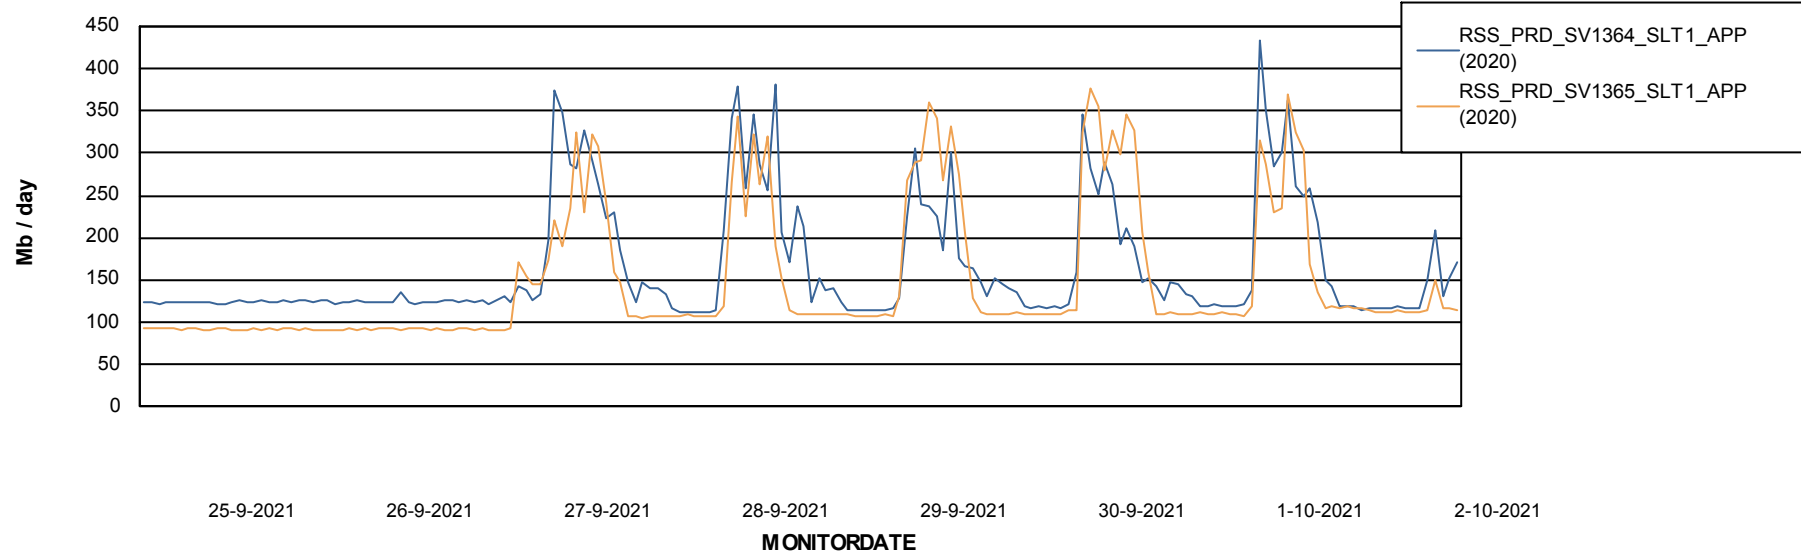

Weekly SLA Customer Report

Customer RSS Production
 Database ID 52

DATABASE SIZE RSS_DB_Primary (2020)

Database growth over last month

Database Tablespace RSS_DB_Primary (2020)

Date	Tablespace Name	Filesize (Gb)	Usedsize (Gb)	Percentage free
2-10-2021	ABSDATA	42	34	19
	INDX	46	38	17
1-10-2021	ABSDATA	42	34	19
	INDX	46	38	17
30-9-2021	ABSDATA	42	34	19
	INDX	46	38	17
29-9-2021	ABSDATA	42	34	19
	INDX	46	38	17
28-9-2021	ABSDATA	42	34	19
	INDX	46	38	17
27-9-2021	ABSDATA	42	34	19
	INDX	46	38	17
26-9-2021	ABSDATA	42	34	19
	INDX	46	37	20

Weekly SLA Customer Report

Customer RSS Production
Database ID 52

ABSSolute Application Server Services

Avg memory used per ABS Server Service

Avg users per day per ABS server

Weekly SLA Customer Report

Customer RSS Production
Database ID 52