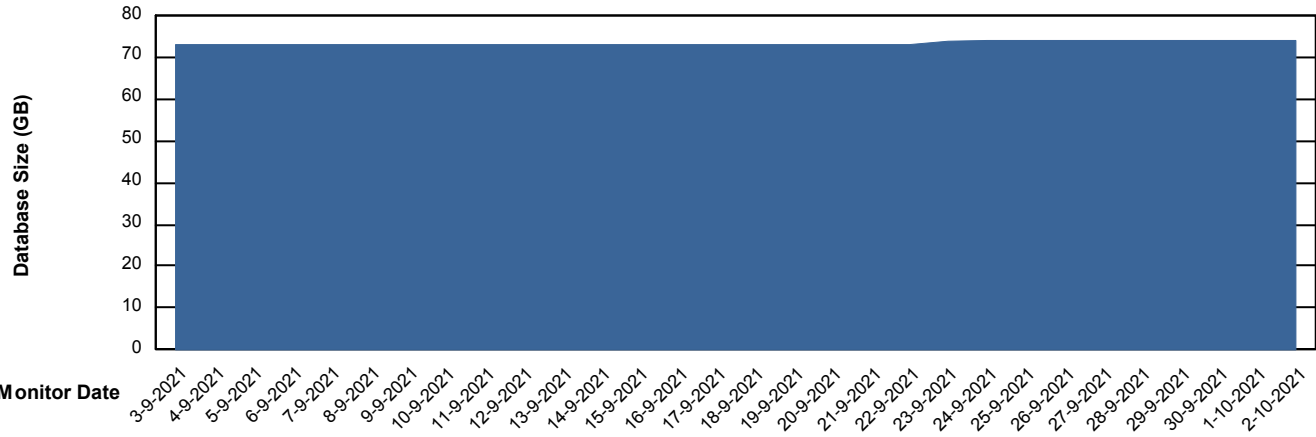

DATABASE SIZE RSS_DB_Primary (2020)

Database growth over last month

Database Tablespace RSS_DB_Primary (2020)

Date	Tablespace Name	Filesize (Gb)	Usedsize (Gb)	Percentage free
2-10-2021	ABSDATA	42	34	19
	INDX	46	38	17
1-10-2021	ABSDATA	42	34	19
	INDX	46	38	17
30-9-2021	ABSDATA	42	34	19
	INDX	46	38	17
29-9-2021	ABSDATA	42	34	19
	INDX	46	38	17
28-9-2021	ABSDATA	42	34	19
	INDX	46	38	17
27-9-2021	ABSDATA	42	34	19
	INDX	46	38	17
26-9-2021	ABSDATA	42	34	19
	INDX	46	37	20