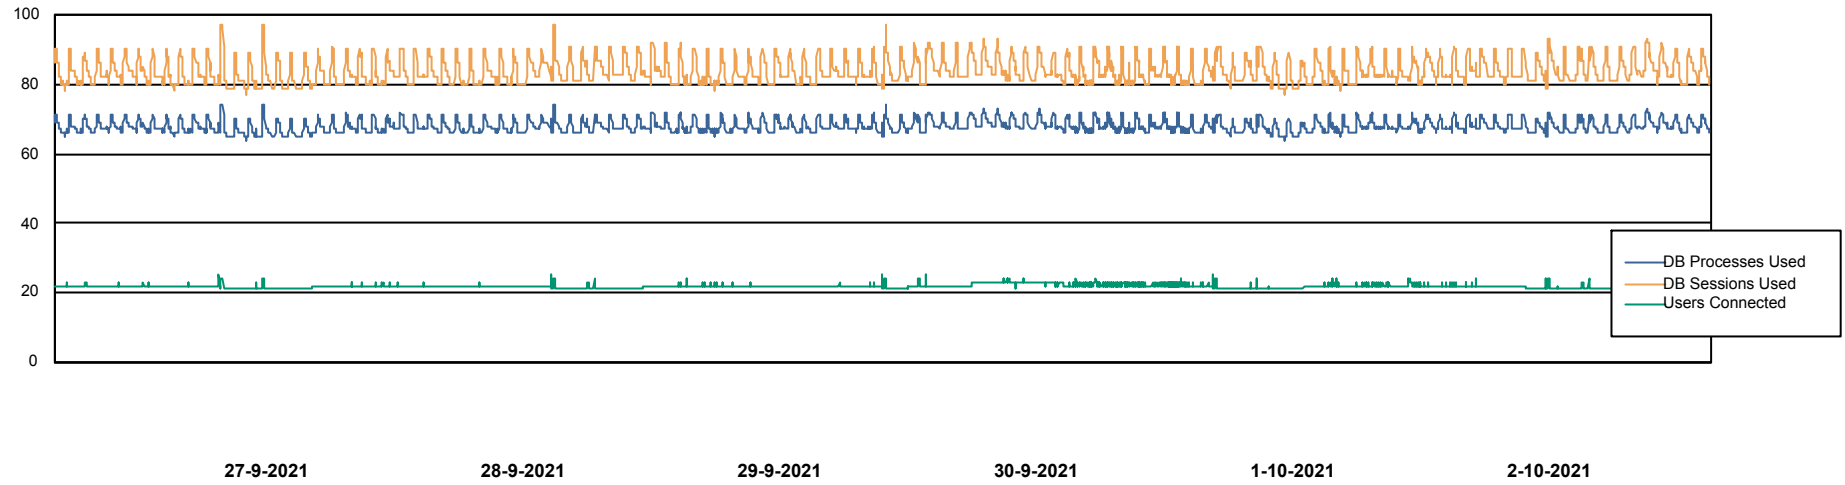

Database Performance RSS_DB_Primary (2020)