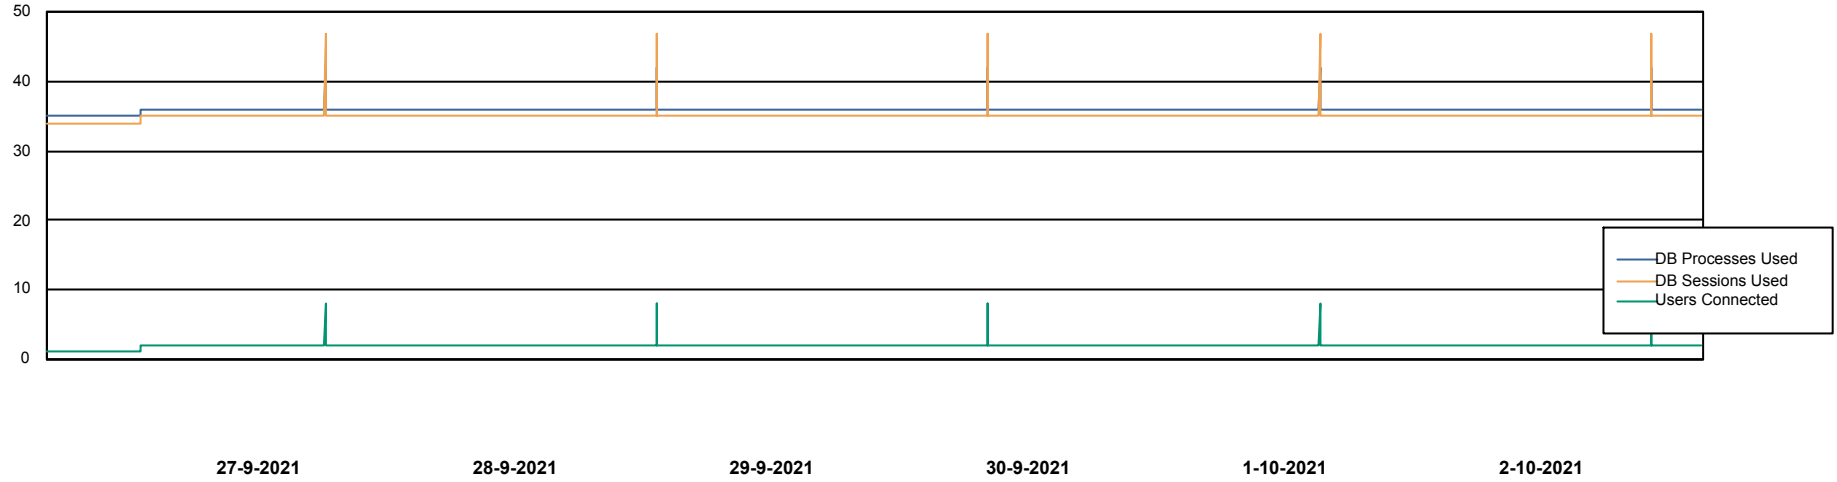

Weekly SLA Customer Report

Customer RSS Production
Database ID 52

Database Performance RSS_DB_Primary (2020)

Weekly SLA Customer Report

Customer RSS Production
Database ID 52

Database Performance RSS_DB_Standby (2020)