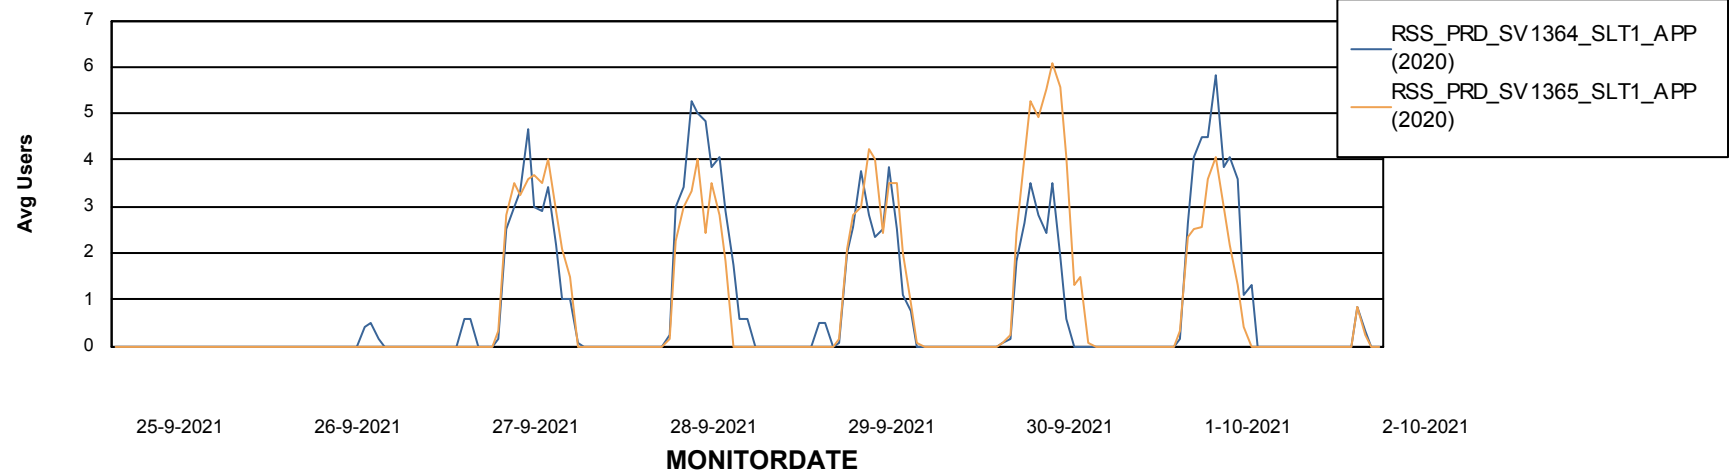

Weekly SLA Customer Report

Customer RSS Production
Database ID 52

ABSSolute Application Server Services

Avg memory used per ABS Server Service

Avg users per day per ABS server

Weekly SLA Customer Report

Customer RSS Production
Database ID 52