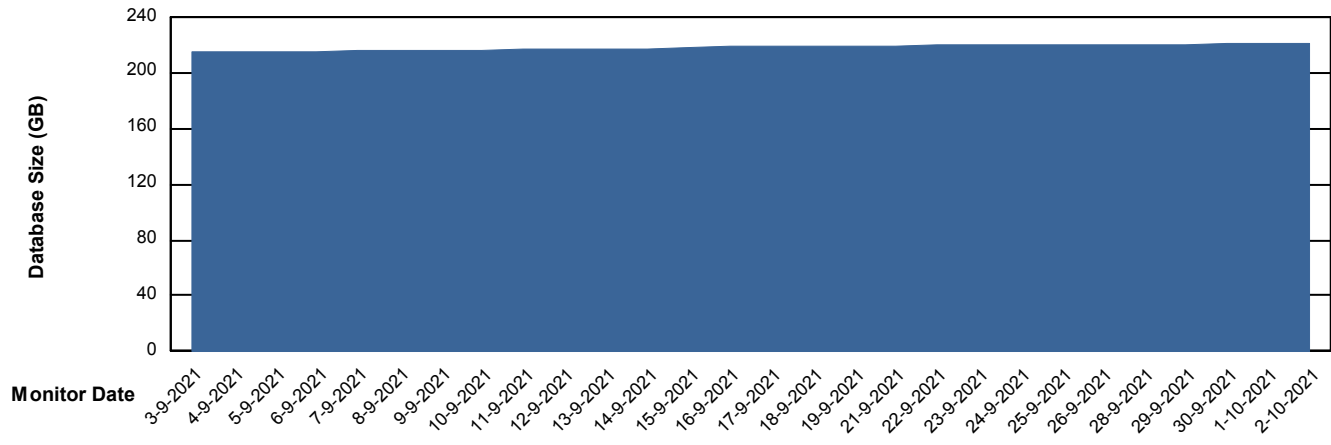

Weekly SLA Customer Report

Customer RFL_Production
 Database ID 36

Database Performance RFLDB_Production

DB Processes Max 1,000

DATABASE SIZE RFLDB_Production

Database growth over last month

Database Tablespace RFLDB_Production

Date	Tablespace Name	Filesize (Gb)	Usedsize (Gb)	Percentage free
2-10-2021	ABSDATA	90	63	30
	INDX	200	150	25
1-10-2021	ABSDATA	90	63	30
	INDX	200	150	25
30-9-2021	ABSDATA	90	63	30
	INDX	200	150	25
29-9-2021	ABSDATA	90	63	30
	INDX	200	150	25
28-9-2021	ABSDATA	90	63	31
	INDX	200	150	25
26-9-2021	ABSDATA	90	63	30
	INDX	200	150	25