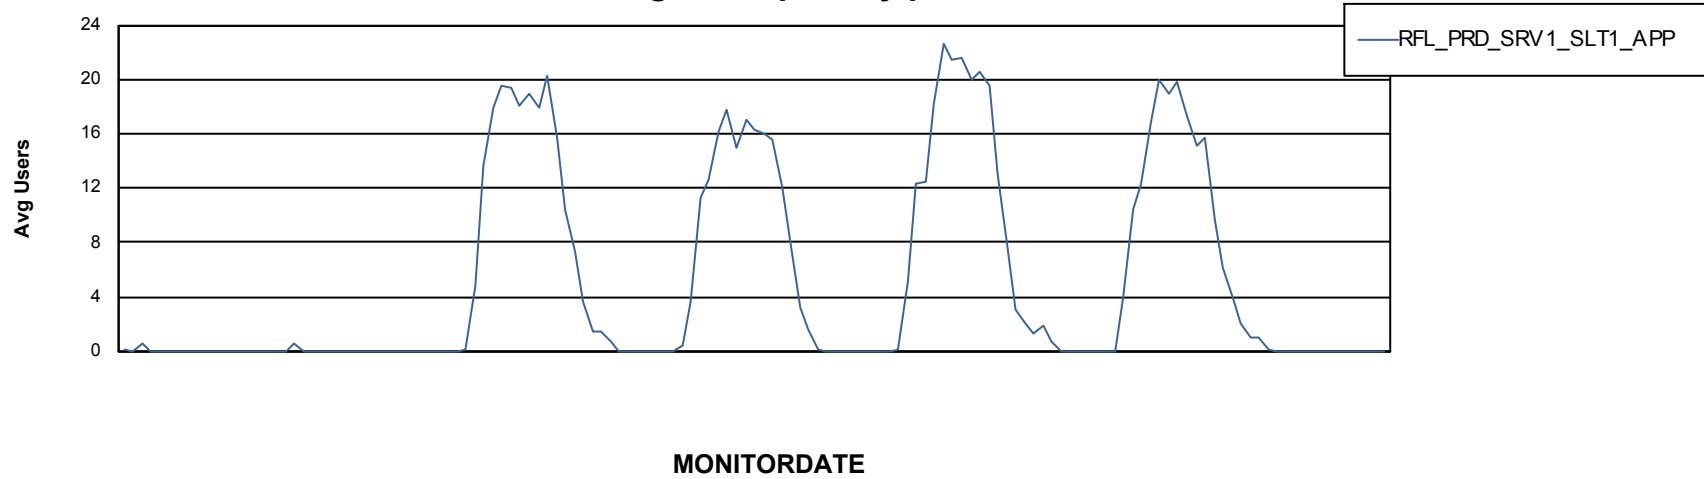

Weekly SLA Customer Report

Customer RFL_Production
Database ID 36

ABSolute Application Server Services

Avg memory used per ABS Server Service

Avg users per day per ABS server

Weekly SLA Customer Report

Customer RFL_Production
Database ID 36

ABSolute Application Server Services

25-9-2021

26-9-2021

28-9-2021

29-9-2021

30-9-2021

1-10-2021

2-10-2021