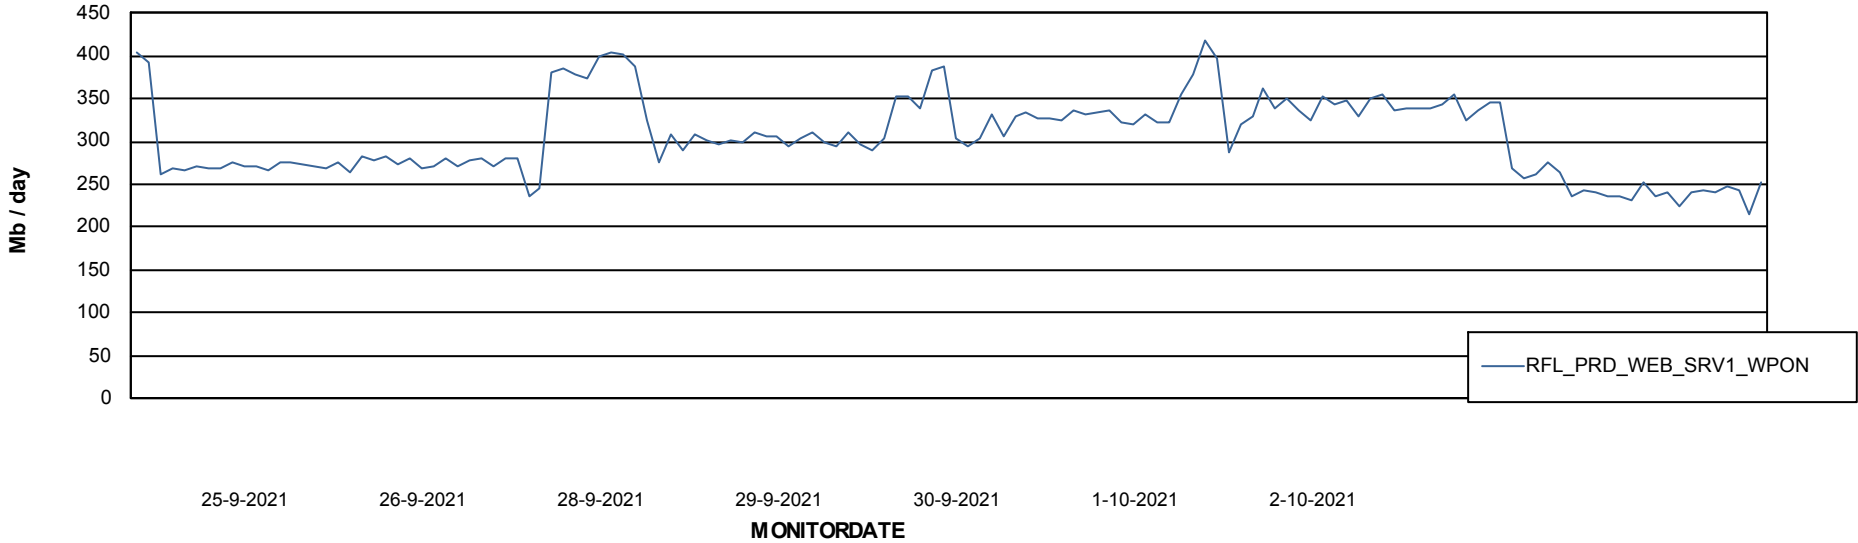

ABSSolute Web Component Services

Avg memory used per ABS Web component