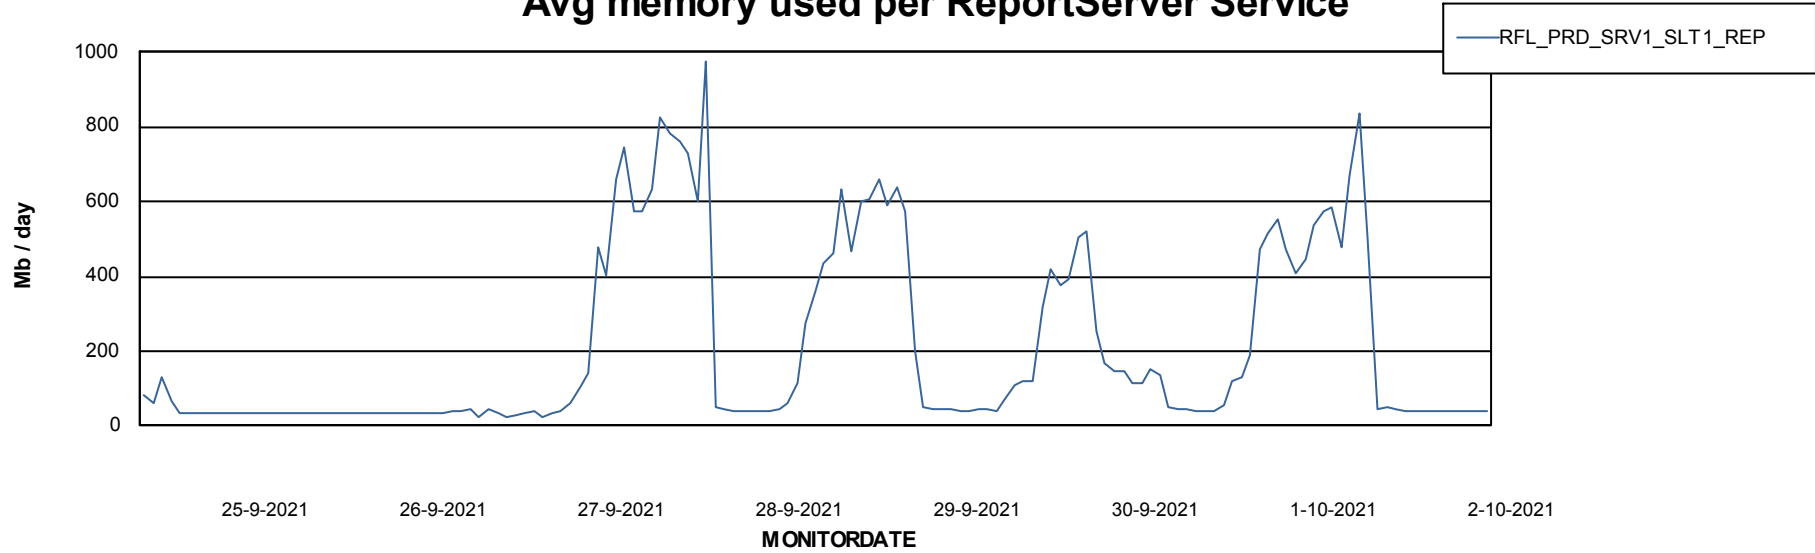

ABSolute Application Server Services

25-9-2021

26-9-2021

28-9-2021

29-9-2021

30-9-2021

1-10-2021

2-10-2021

Weekly SLA Customer Report

Customer RFL_Production
Database ID 36

ABSSolute Application ReportServer Services

Avg memory used per ReportServer Service

Weekly SLA Customer Report

Customer RFL_Production
Database ID 36