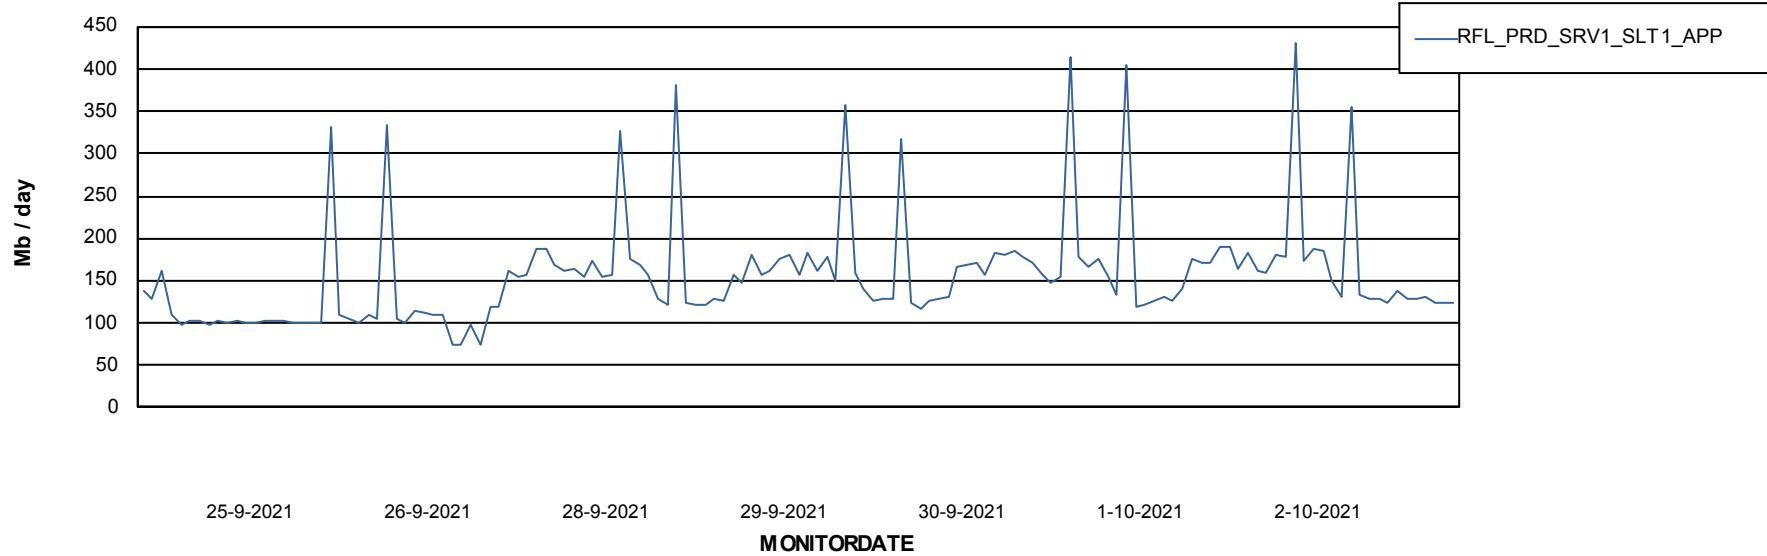

Date	Tablespace Name	Filesize (Gb)	Usedsize (Gb)	Percentage free
2-10-2021	ABSDATA	90	63	30
	INDX	200	150	25
1-10-2021	ABSDATA	90	63	30
	INDX	200	150	25
30-9-2021	ABSDATA	90	63	30
	INDX	200	150	25
29-9-2021	ABSDATA	90	63	30
	INDX	200	150	25
28-9-2021	ABSDATA	90	63	31
	INDX	200	150	25
26-9-2021	ABSDATA	90	63	30
	INDX	200	150	25

Weekly SLA Customer Report

Customer RFL_Production
Database ID 36

ABSolute Application Server Services

Avg memory used per ABS Server Service

Avg users per day per ABS server

Weekly SLA Customer Report

Customer RFL_Production
Database ID 36

ABSolute Application Server Services

25-9-2021

26-9-2021

28-9-2021

29-9-2021

30-9-2021

1-10-2021

2-10-2021