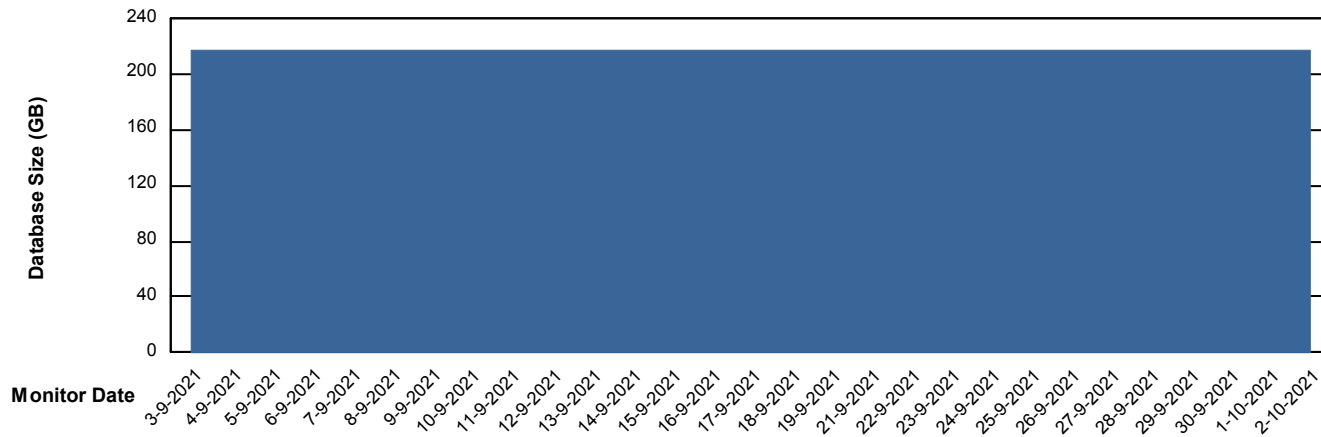

DATABASE SIZE PHSDB_Test

Database growth over last month