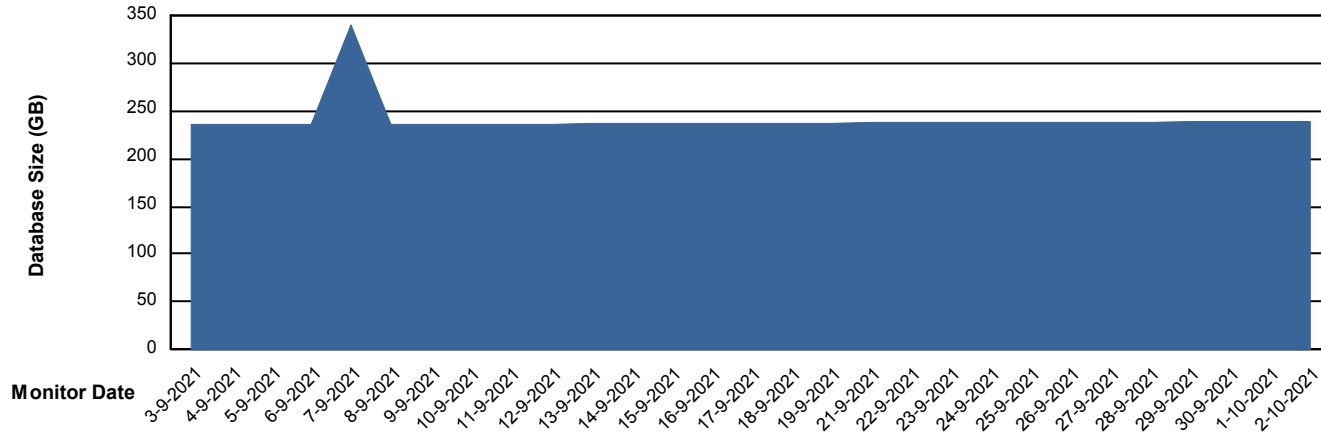

Weekly SLA Customer Report

Customer PHS_Production
Database ID 47

Weekly SLA Customer Report

Customer PHS_Production
Database ID 47

DATABASE SIZE PHSDB_Production

Database growth over last month

DATABASE SIZE PHSDB_Test