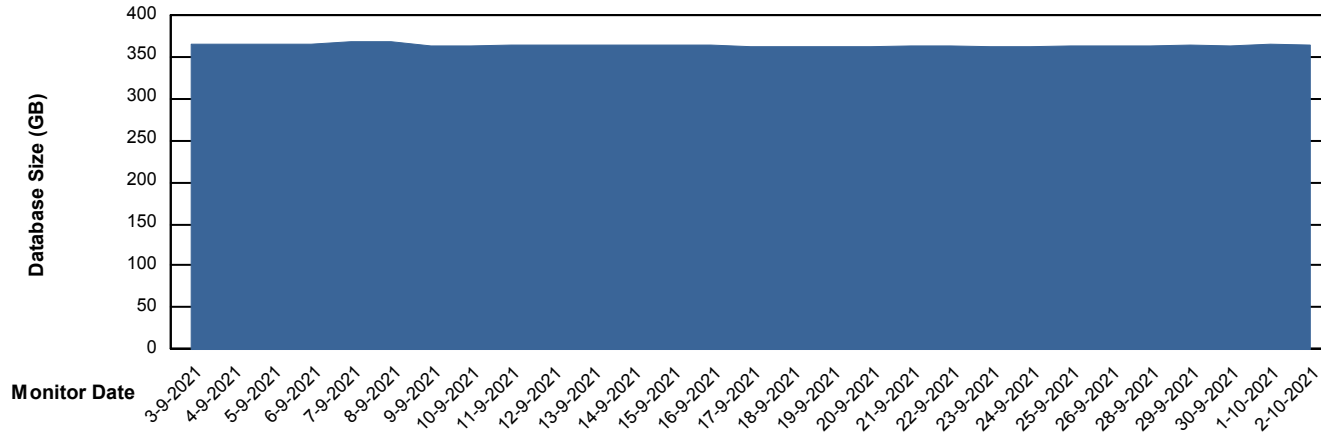

Database Performance LTS_PROD_CLSABSDB02_SBDB

Weekly SLA Customer Report

Customer LTS(CleanLease)_Production
Database ID 126

DATABASE SIZE LTS_PROD_CLSABSBI01_BI

Database growth over last month

DATABASE SIZE LTS_PROD_CLSABSDB01_PRDB