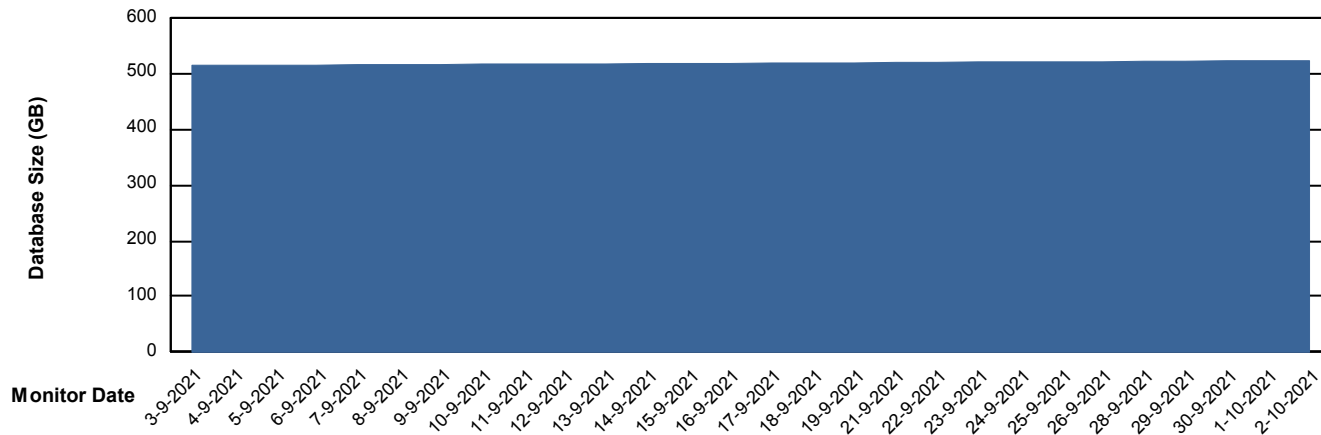

Database growth over last month