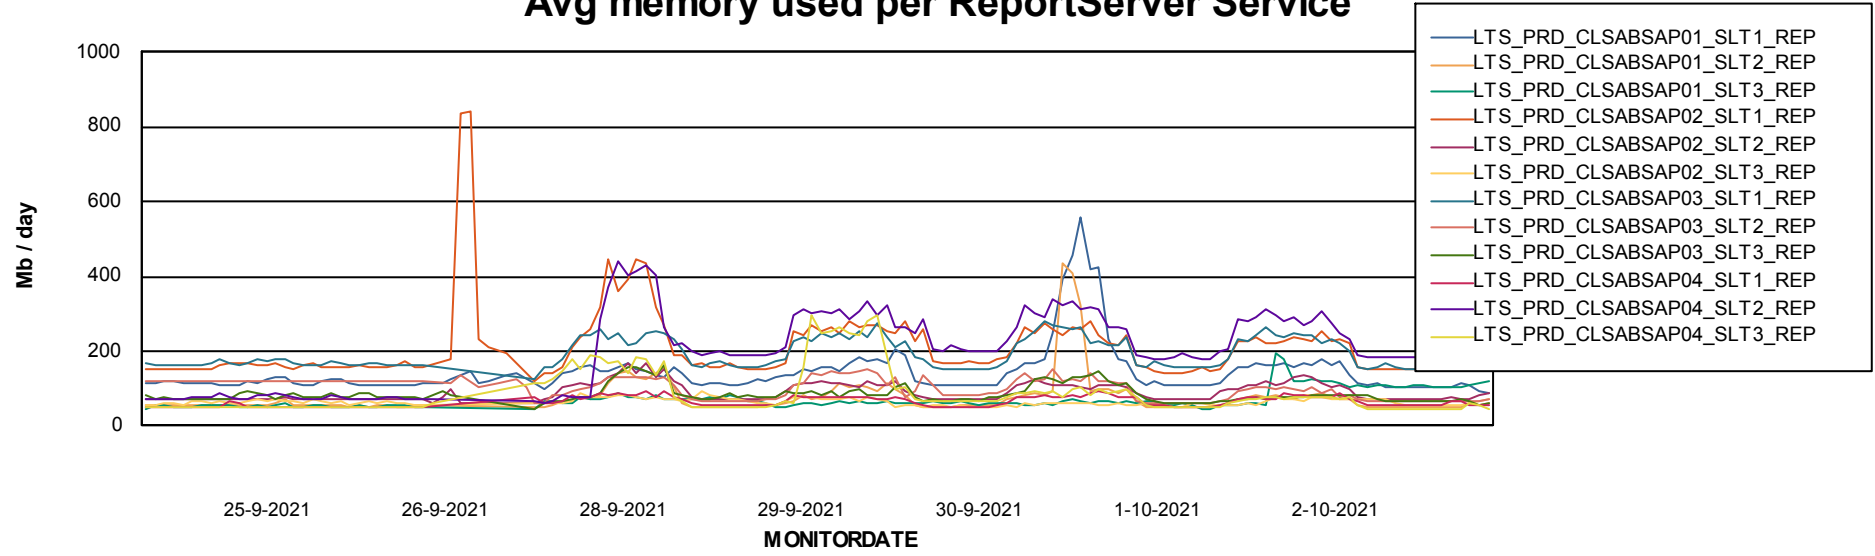

ABSSolute Application ReportServer Services

Avg memory used per ReportServer Service