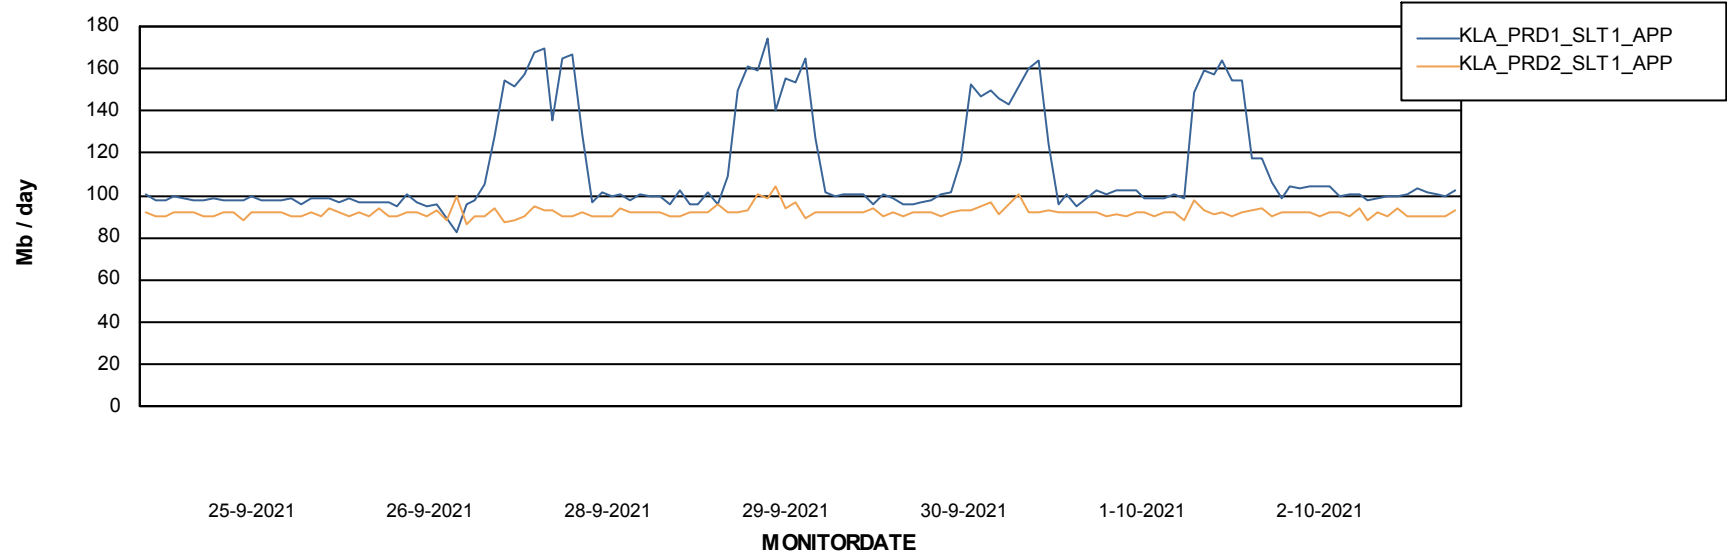

ABSSolute Application Server Services

Avg memory used per ABS Server Service