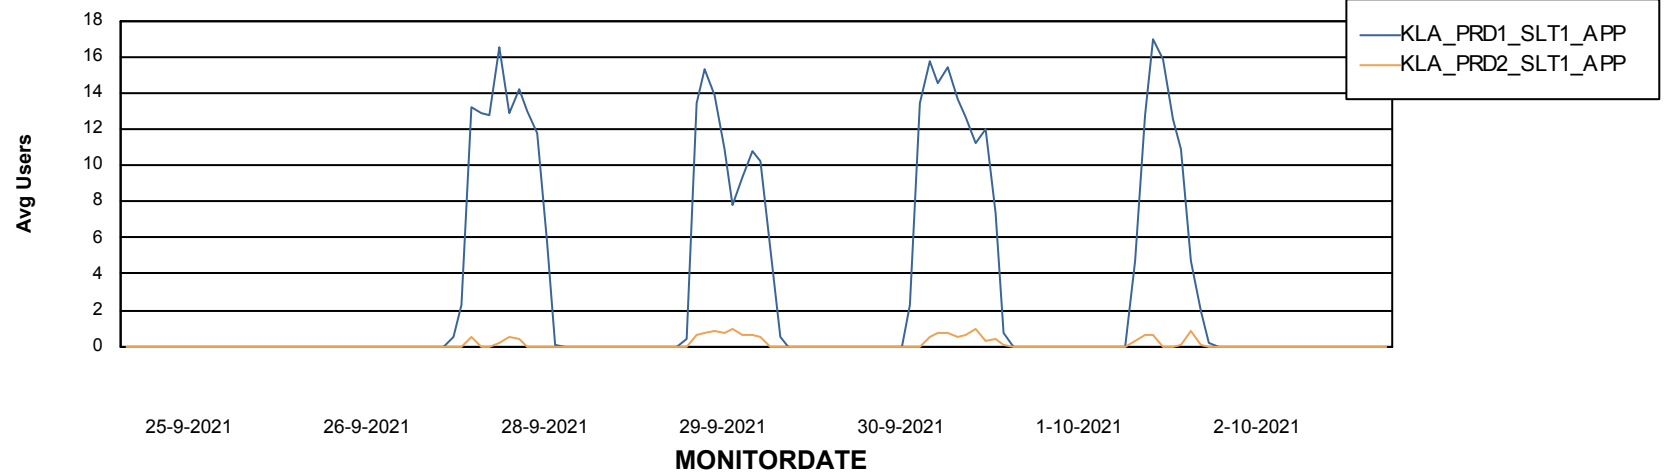

Avg users per day per ABS server