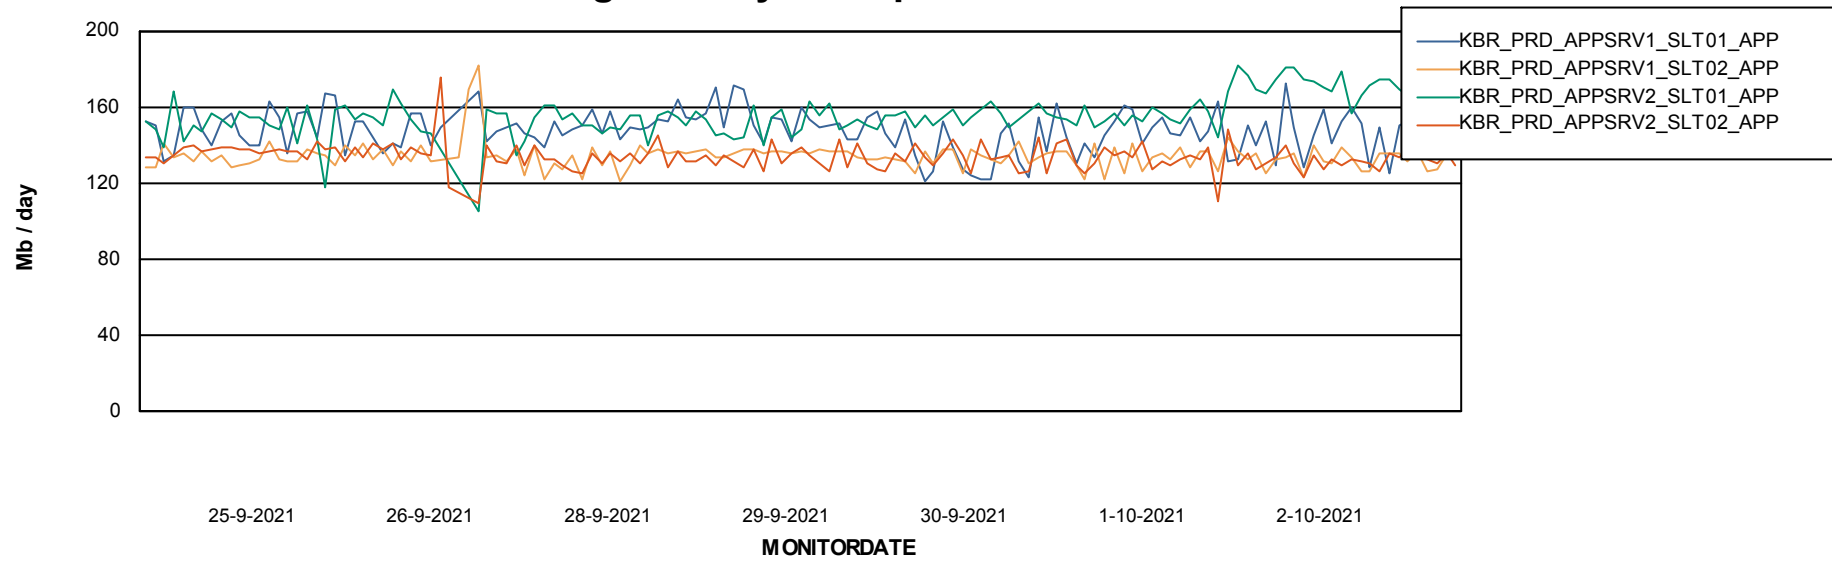

ABSSolute Application Server Services

Avg memory used per ABS Server Service