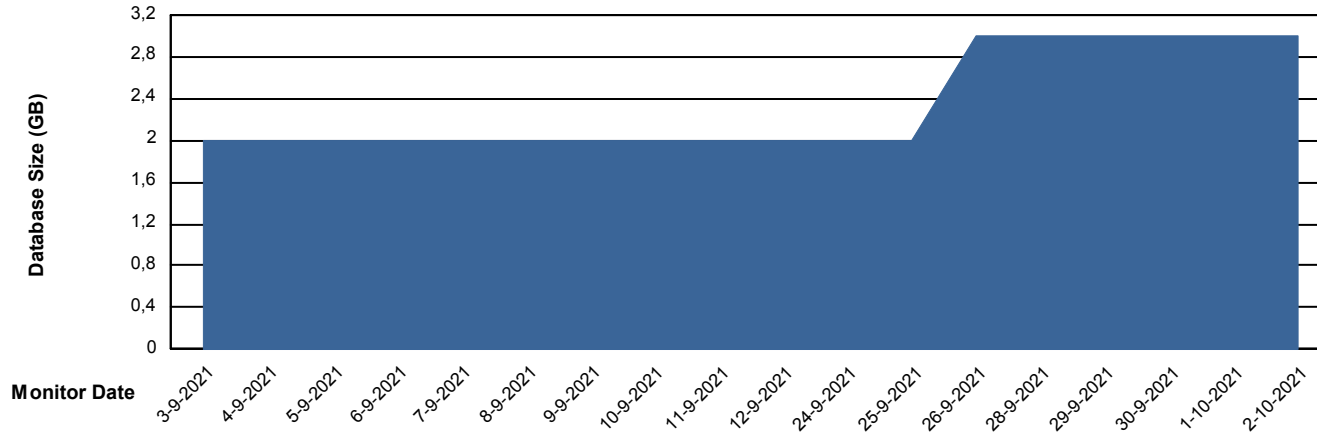

DATABASE SIZE KBR_PRD_DB-SRV1_DB

Database growth over last month

Database Tablespace KBR_PRD_DB-SRV1_DB

Date	Tablespace Name	Filesize (Gb)	Usedsize (Gb)	Percentage free
2-10-2021	ABSDATA	4	1	84
	INDX	8	0	100
1-10-2021	ABSDATA	4	1	84
	INDX	8	0	100
30-9-2021	ABSDATA	4	1	84
	INDX	8	0	100
29-9-2021	ABSDATA	4	1	84
	INDX	8	0	100
28-9-2021	ABSDATA	4	1	84
	INDX	8	0	100
26-9-2021	ABSDATA	4	1	85
	INDX	8	0	100