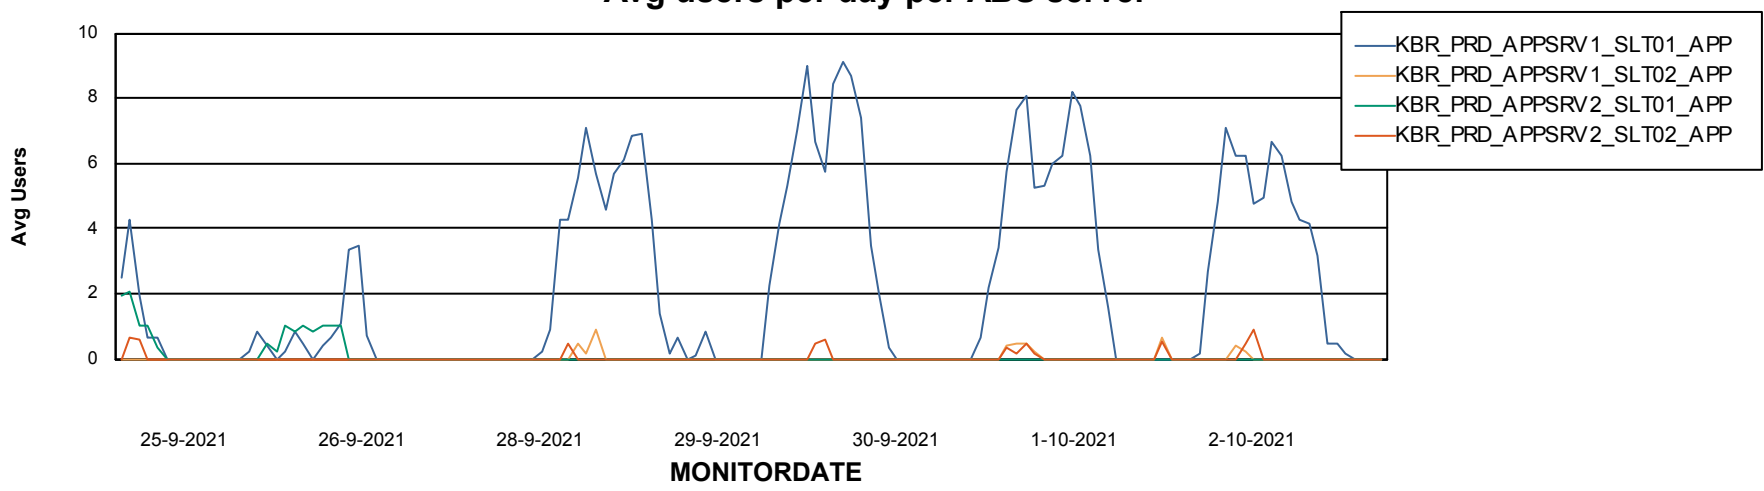

Avg users per day per ABS server