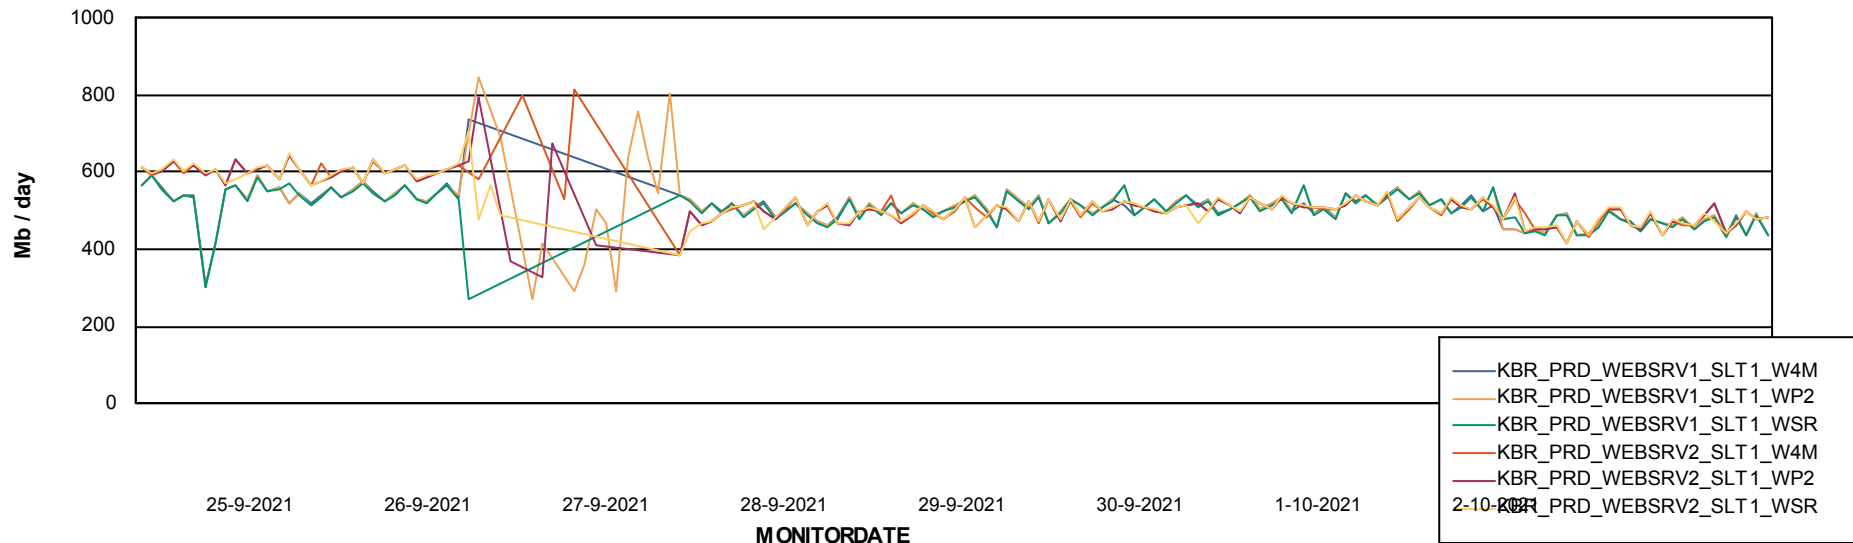

ABSSolute Web Component Services

Avg memory used per ABS Web component