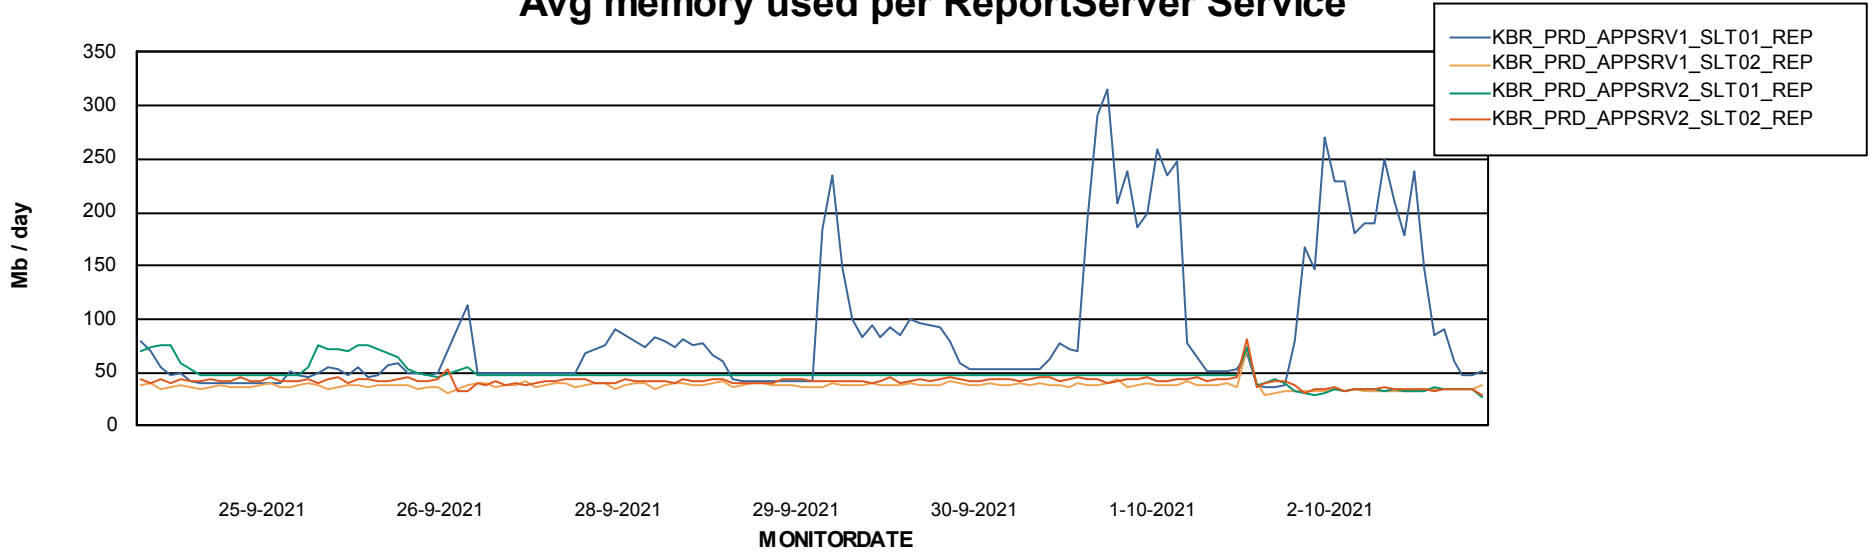

ABSSolute Application Server Services

Avg memory used per ReportServer Service