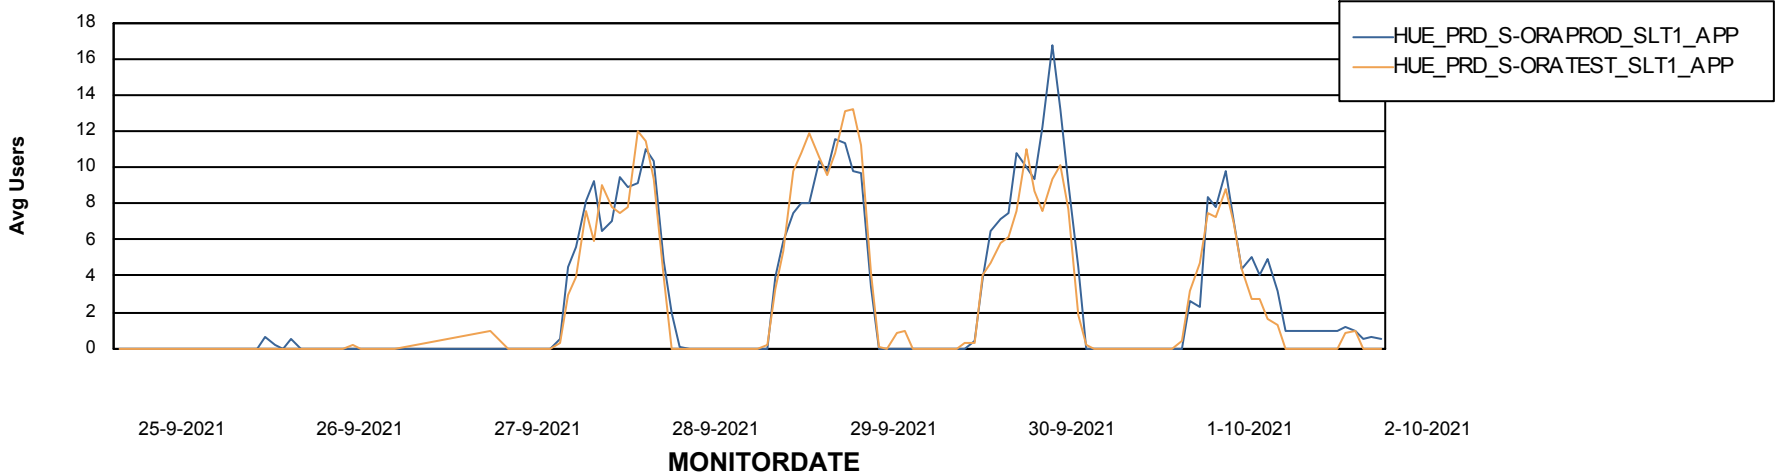

Weekly SLA Customer Report

Customer HUE_Production
Database ID 104

ABSSolute Application Server Services

Avg memory used per ABS Server Service

Avg users per day per ABS server

Weekly SLA Customer Report

Customer HUE_Production
Database ID 104