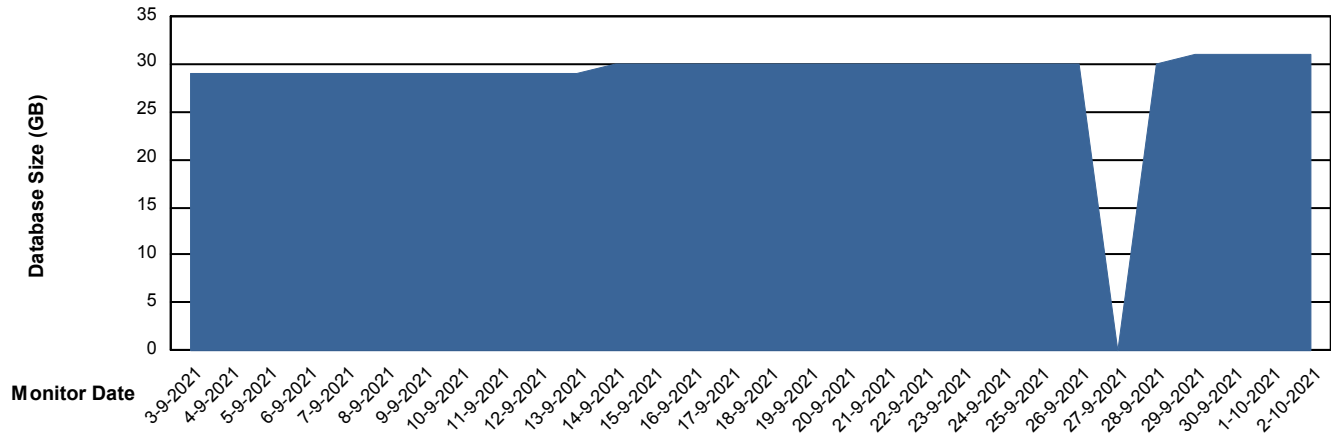

DATABASE SIZE HUE_PRD_S-ORAPROD_DB

Database growth over last month