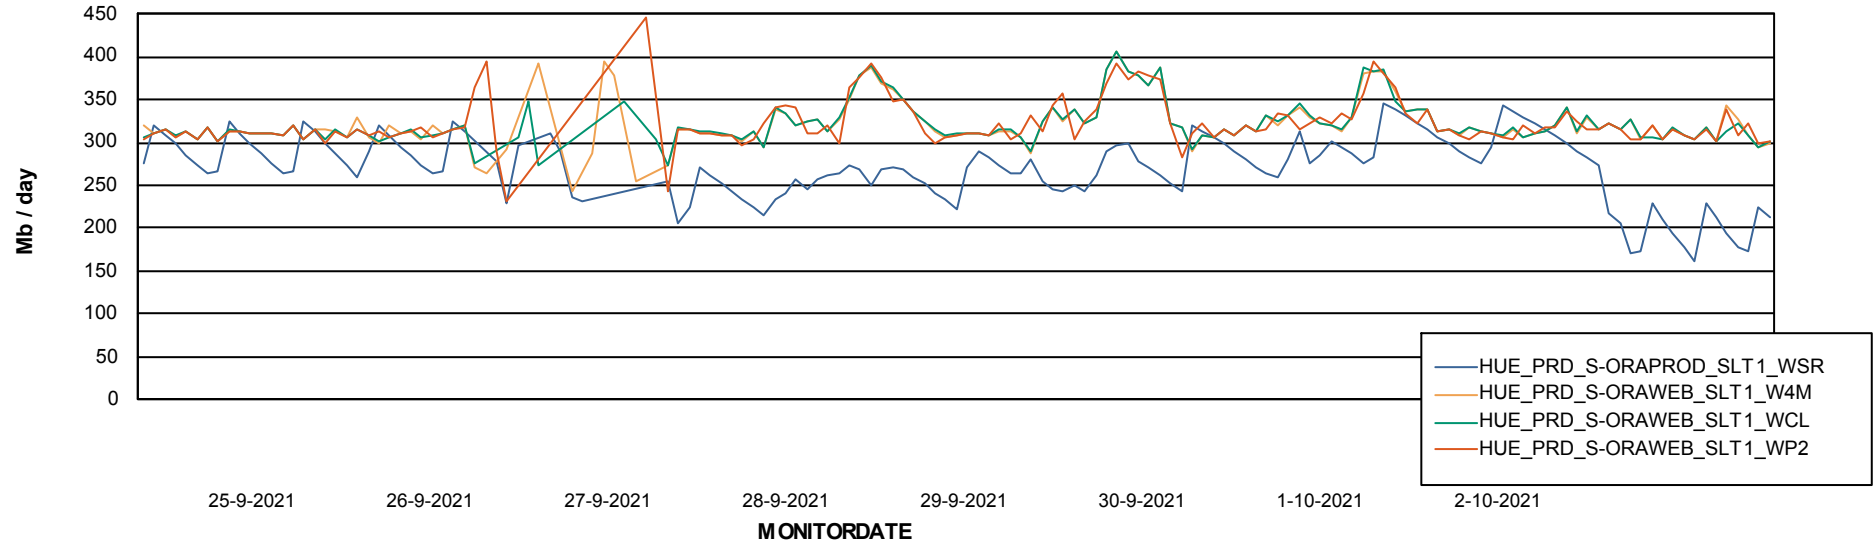

ABSSolute Application ReportServer Services

Avg memory used per ReportServer Service

Weekly SLA Customer Report

Customer HUE_Production
Database ID 104

ABSSolute Web Component Services

Avg memory used per ABS Web component