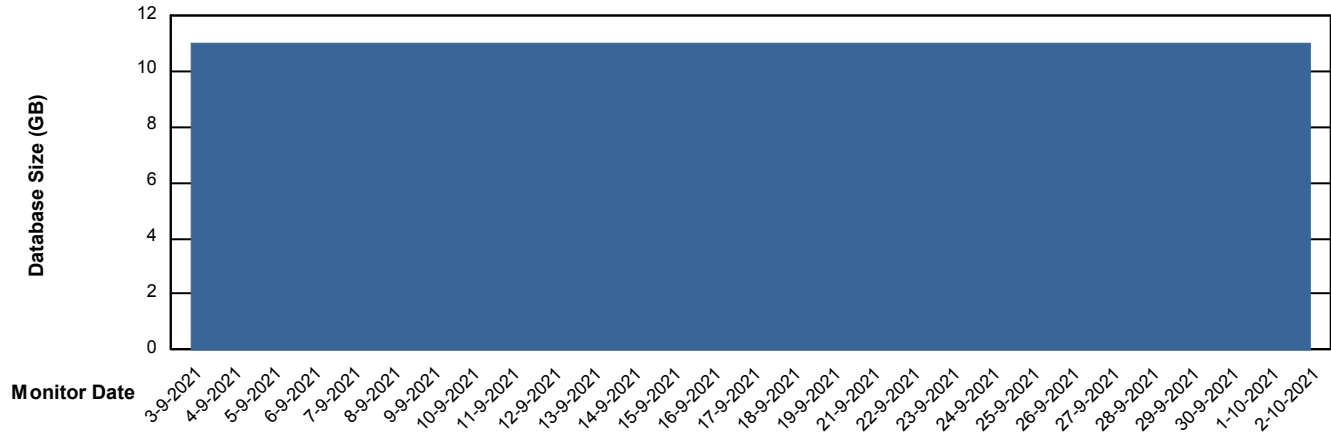

DATABASE SIZE HUE_PRD_S-ORABI_DB

Database growth over last month