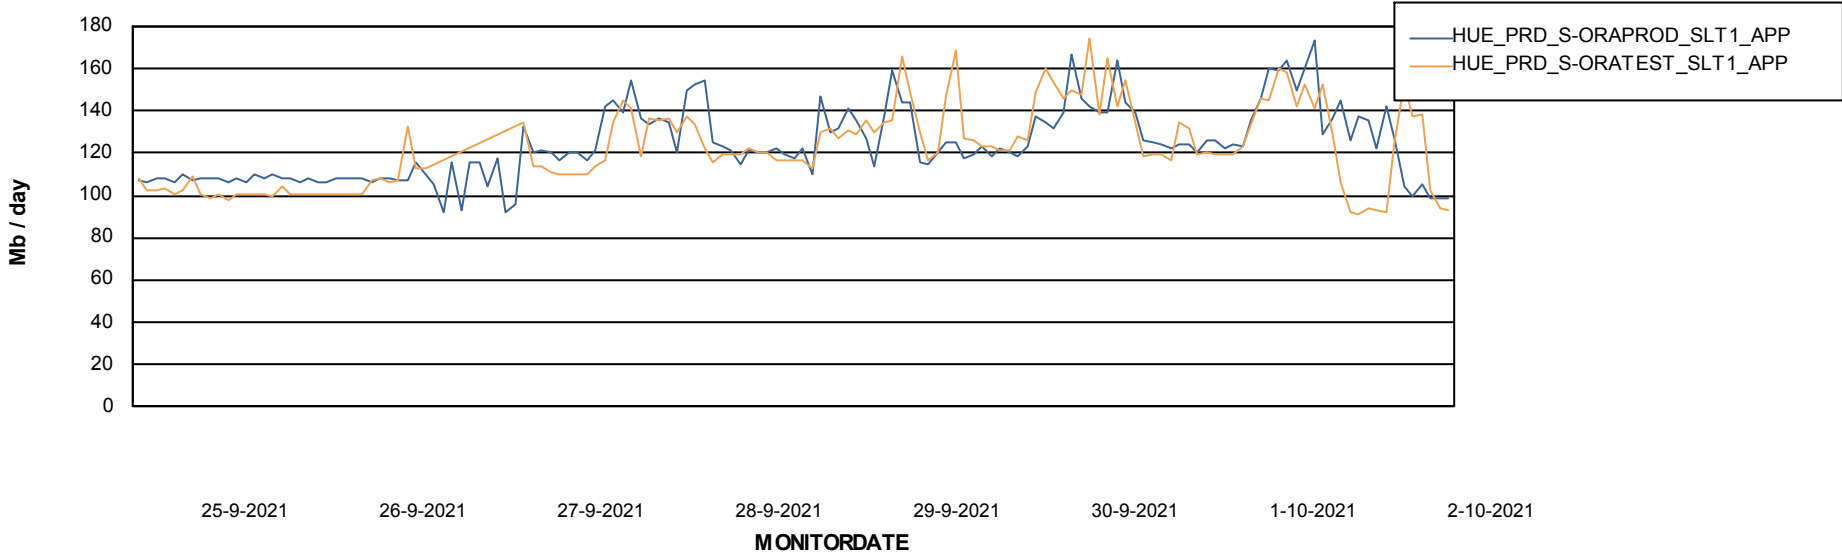

ABSSolute Application Server Services

Avg memory used per ABS Server Service