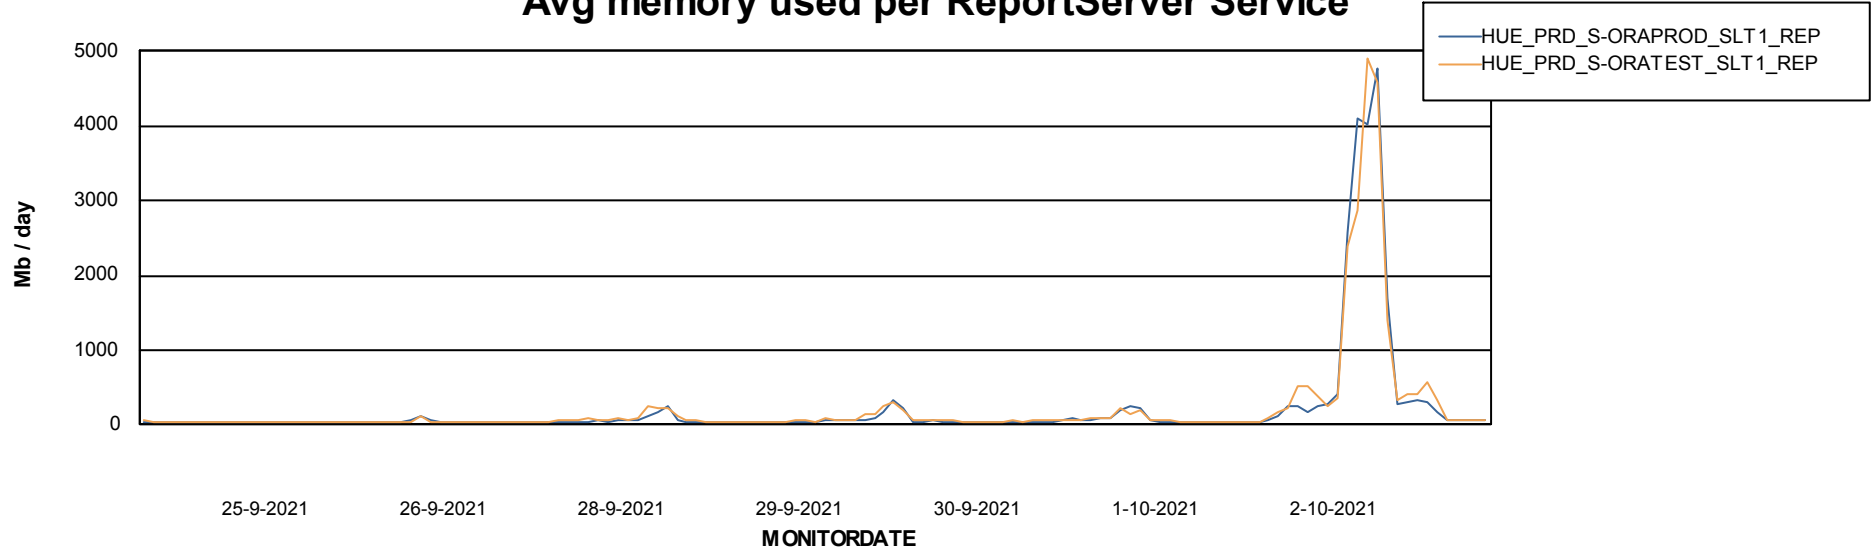

ABSSolute Application ReportServer Services

Avg memory used per ReportServer Service