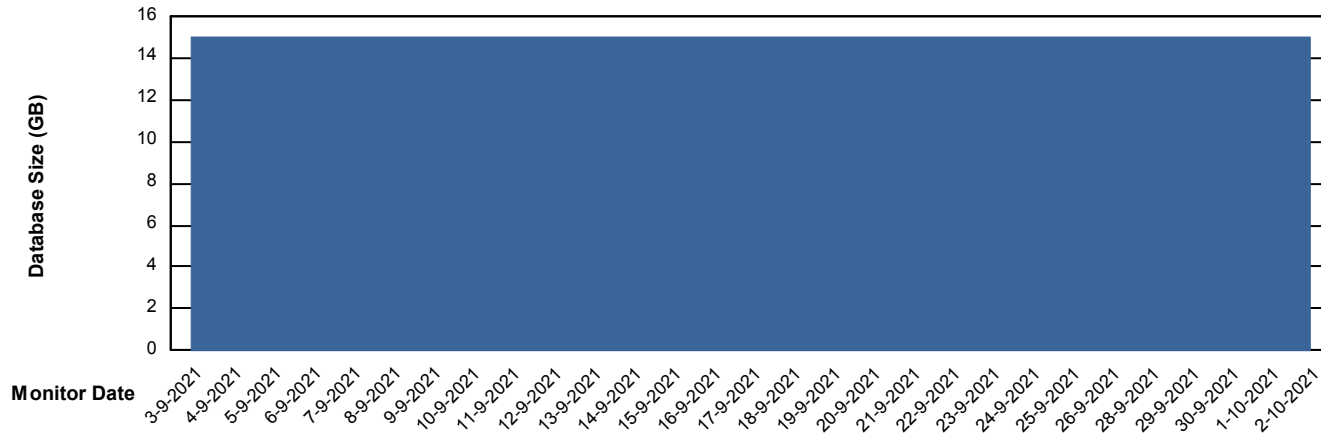

DATABASE SIZE EUT_URM_PRD_URVINA26_DB

Database growth over last month