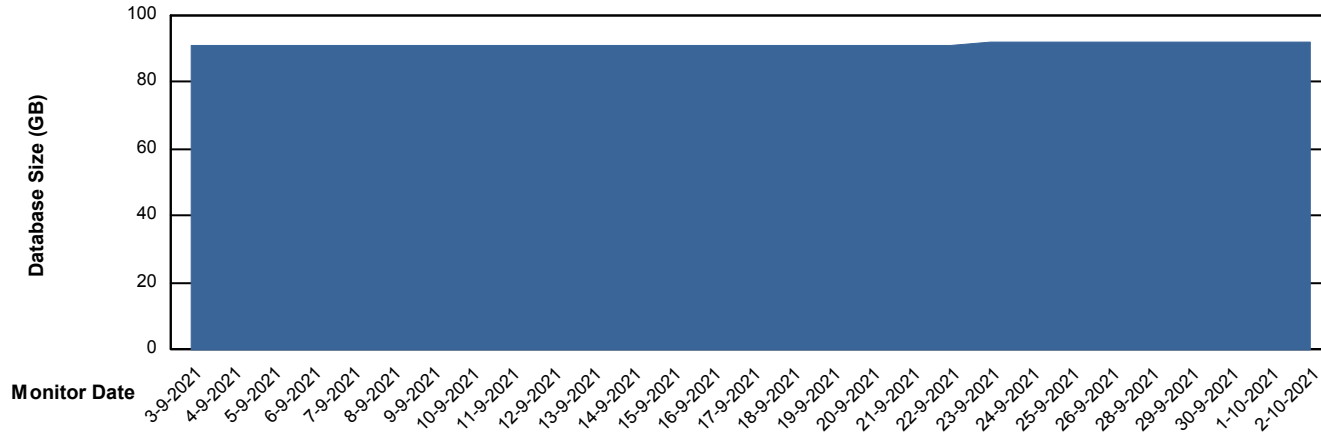

DATABASE SIZE EUT_EUP_PRD_URVINA22T_DB

Database growth over last month