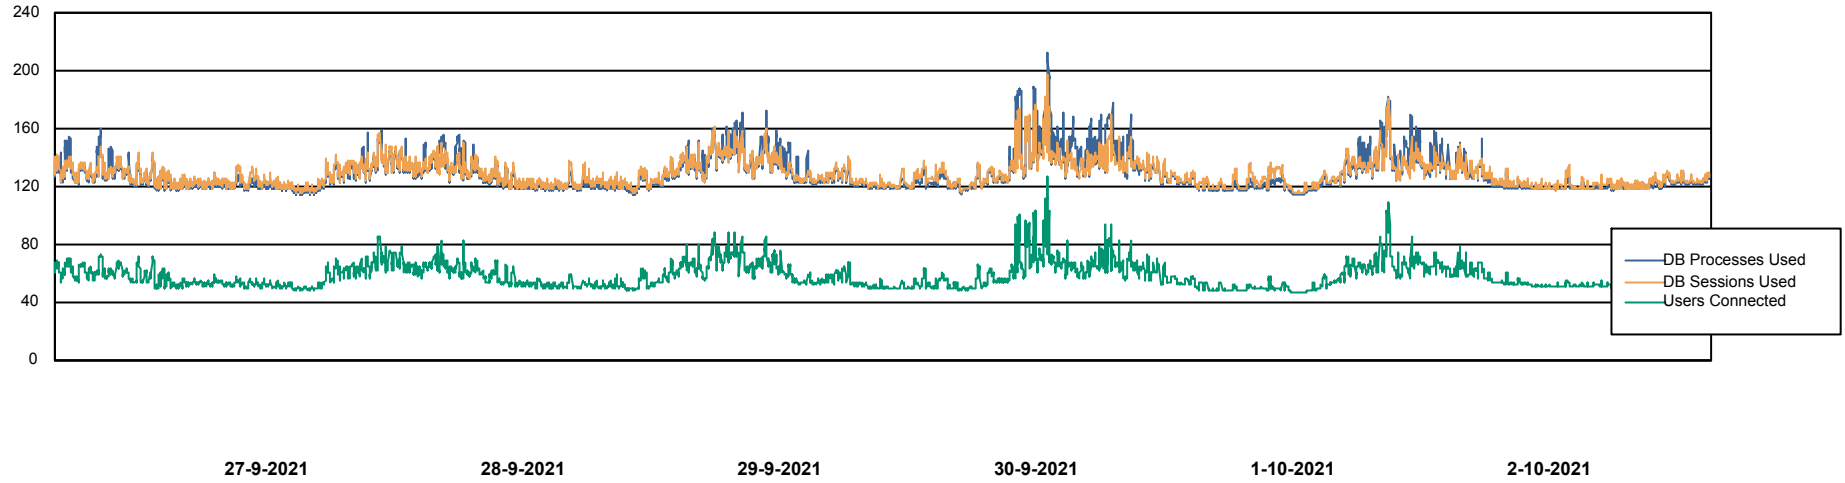

Weekly SLA Customer Report

Customer ELJ Production
Database ID 72

Database Performance ELJDB_PRD_BI

Weekly SLA Customer Report

Customer ELJ Production
Database ID 72

Database Performance ELJDB_Production

Weekly SLA Customer Report