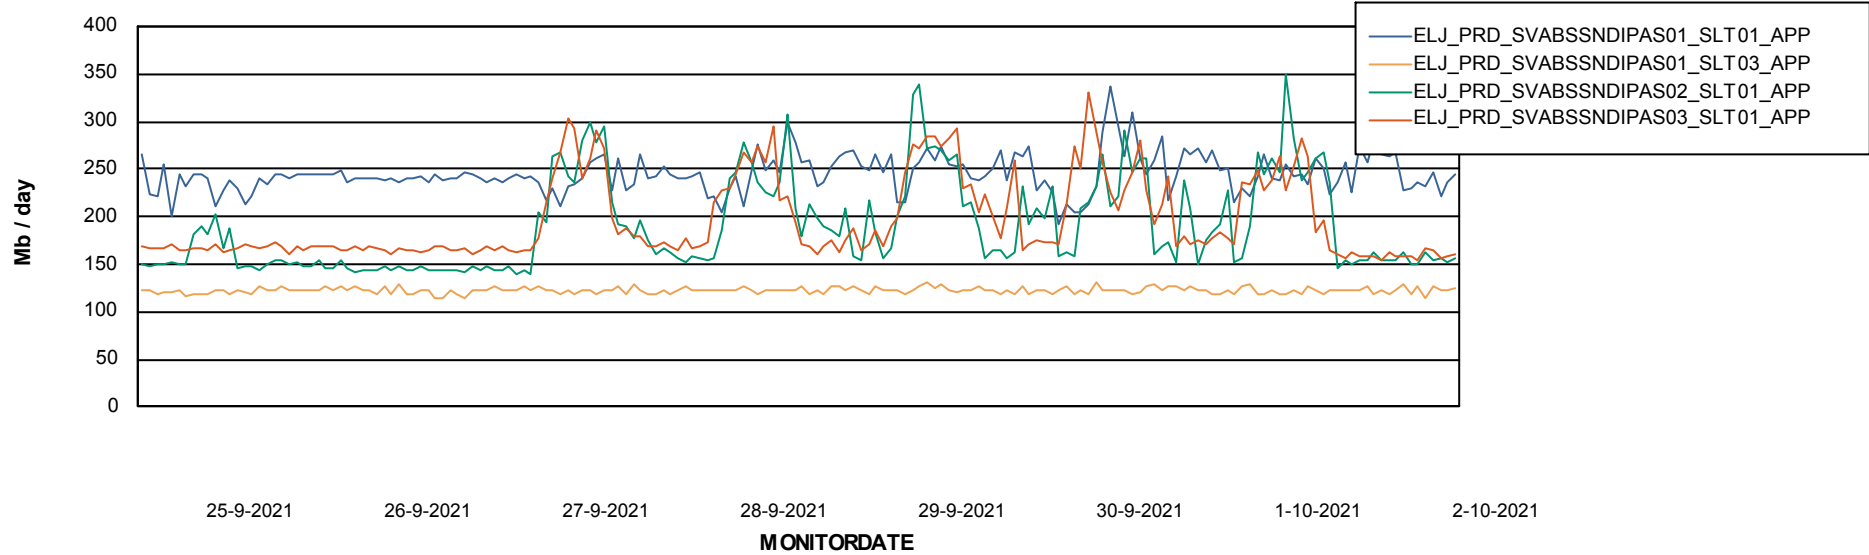

BI Status and last ETL error for ELJDB_PRD_BI

	zo 26/9/2021	ma 27/9/2021	di 28/9/2021	wo 29/9/2021	do 30/9/2021	vr 1/10/2021	za 2/10/2021
ABS DataWarehouse ETL Health	OK	OK	OK	OK	OK	OK	OK
ABS DWHStaging ETL Health	OK	OK	OK	OK	OK	OK	OK

Weekly SLA Customer Report

Customer ELJ Production
Database ID 72

ABSSolute Application Server Services

Avg memory used per ABS Server Service

Avg users per day per ABS server

Weekly SLA Customer Report

Customer ELJ Production
Database ID 72