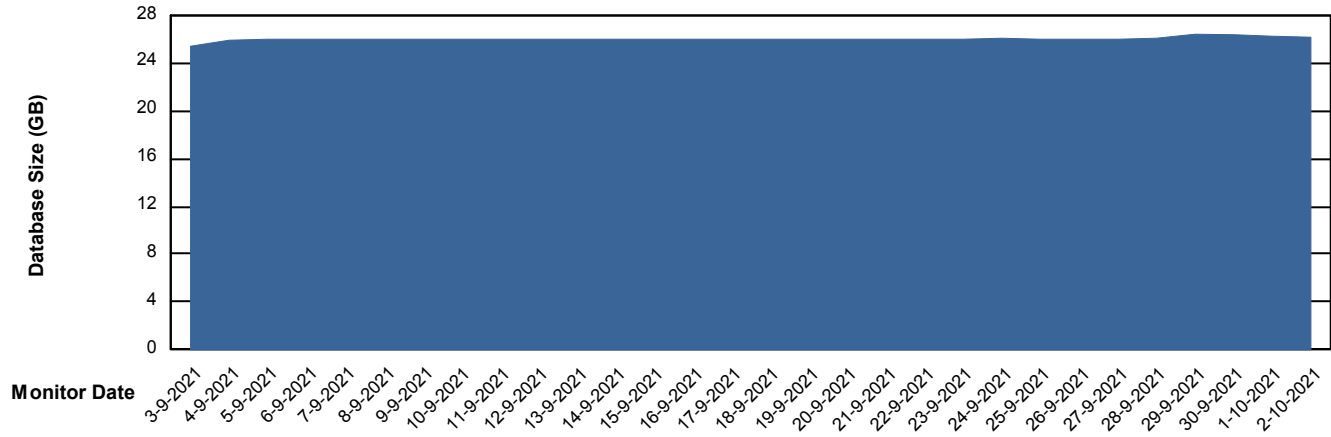

Customer ELJ Production
Database ID 72

Database Performance ELJDB_Standby

Weekly SLA Customer Report

Customer ELJ Production
Database ID 72

DATABASE SIZE ELJDB_PRD_BI

Database growth over last month

DATABASE SIZE ELJDB_Production

Database growth over last month

Weekly SLA Customer Report

Customer ELJ Production
Database ID 72

Database Tablespace ELJDB_PRD_BI

Date	Tablespace Name	Filesize (Gb)	Usedsize (Gb)	Percentage free
2-10-2021	ABSDATA	12	10	17
	INDX	20	12	40
1-10-2021	ABSDATA	12	10	17
	INDX	20	12	40
30-9-2021	ABSDATA	12	10	17
	INDX	20	12	40
29-9-2021	ABSDATA	12	10	17
	INDX	20	12	40
28-9-2021	ABSDATA	12	10	17
	INDX	20	12	40
27-9-2021	ABSDATA	12	10	17
	INDX	20	12	40
26-9-2021	ABSDATA	12	10	17
	INDX	20	12	40