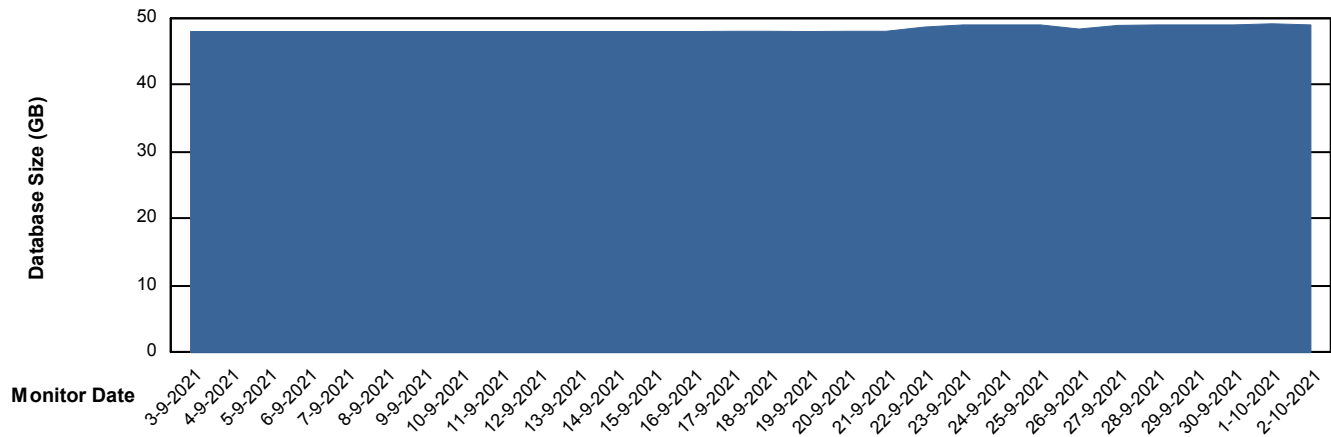

DATABASE SIZE ELJDB_Production

Database growth over last month