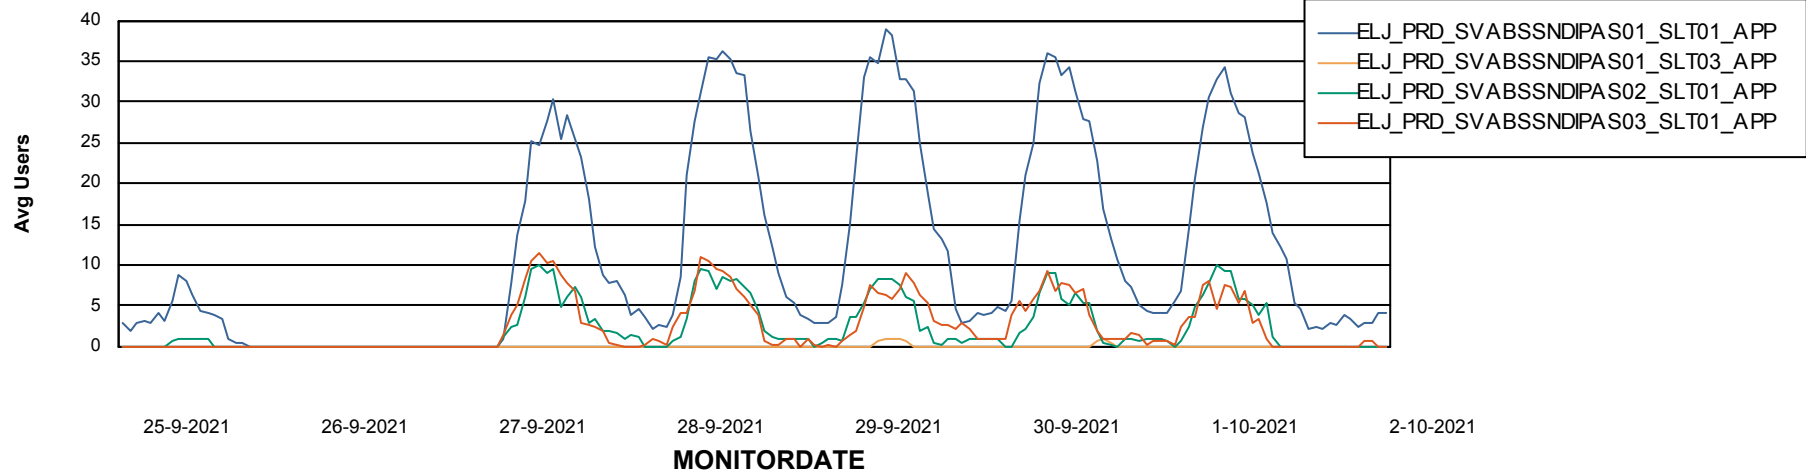

Weekly SLA Customer Report

Customer ELJ Production
Database ID 72

ABSSolute Application Server Services

Avg memory used per ABS Server Service

Avg users per day per ABS server

Weekly SLA Customer Report

Customer ELJ Production
Database ID 72