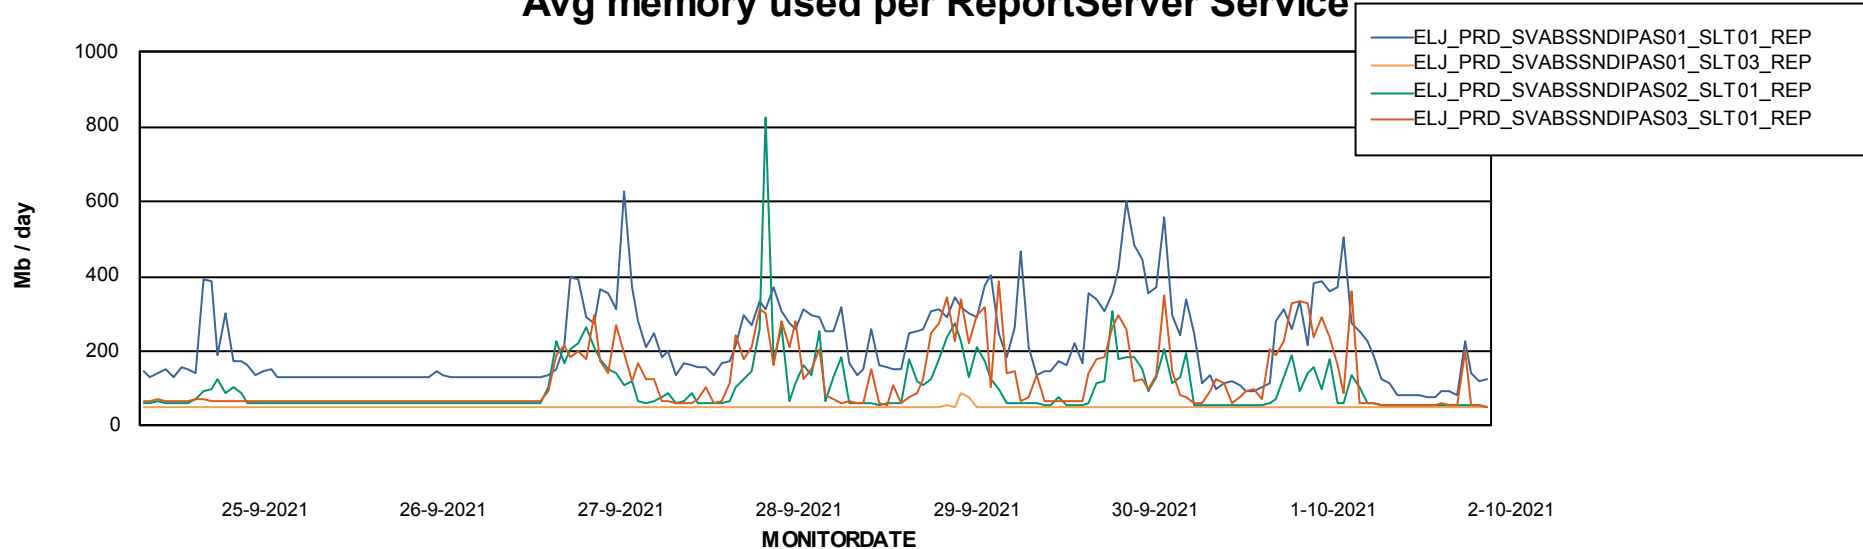

ABSSolute Application ReportServer Services

Avg memory used per ReportServer Service