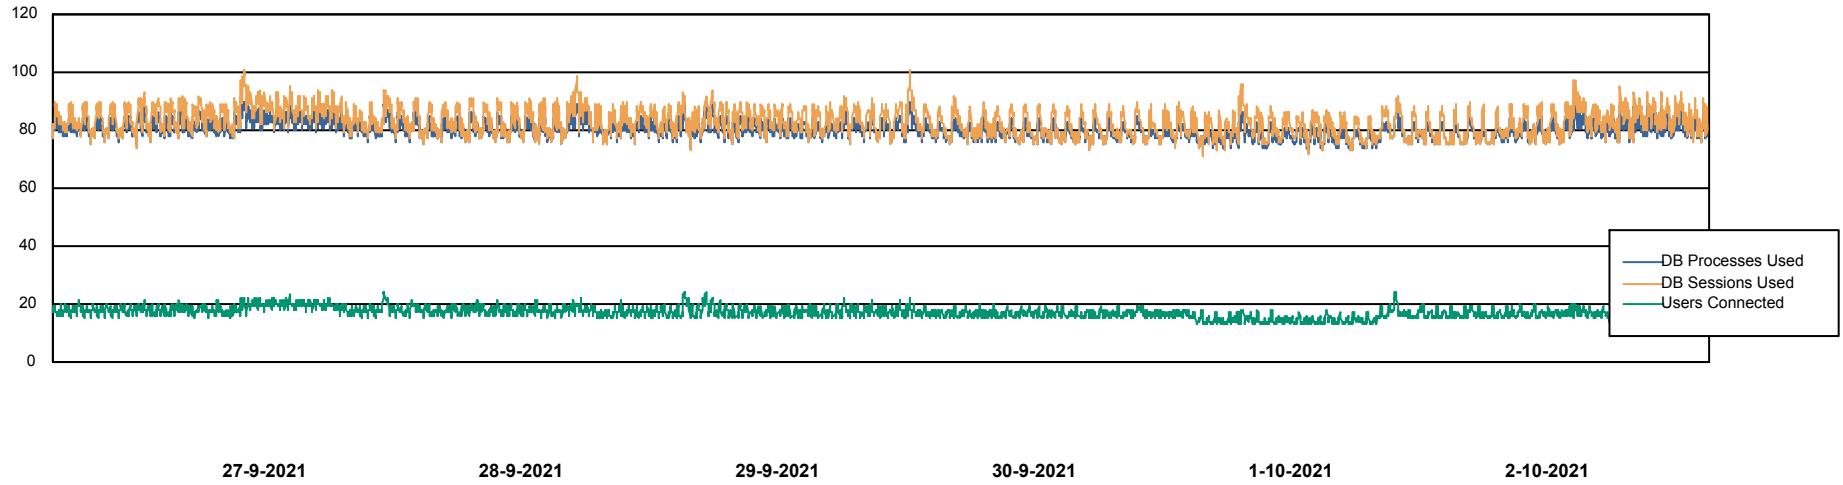

Database Performance ELJDB_PRD_BI