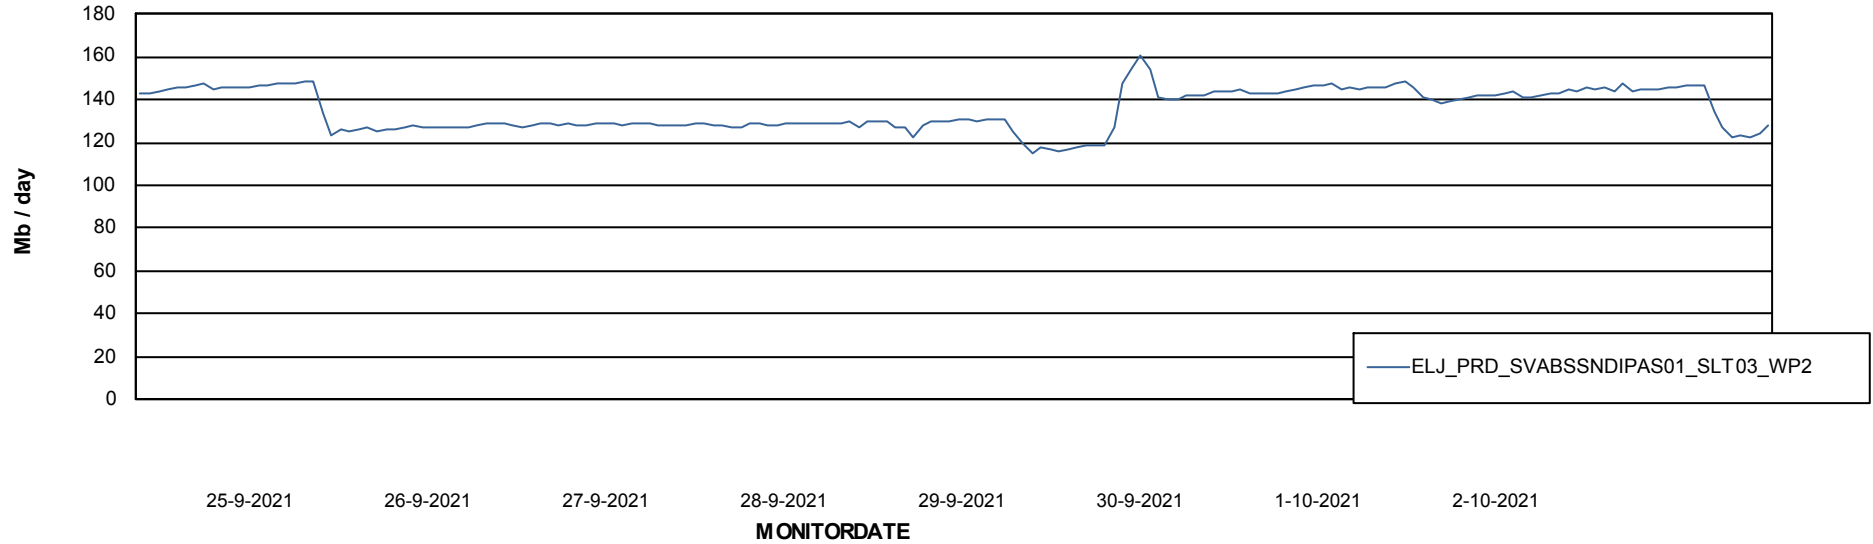

ABSSolute Application ReportServer Services

Avg memory used per ReportServer Service

Weekly SLA Customer Report

Customer ELJ Production
Database ID 72

ABSSolute Web Component Services

Avg memory used per ABS Web component