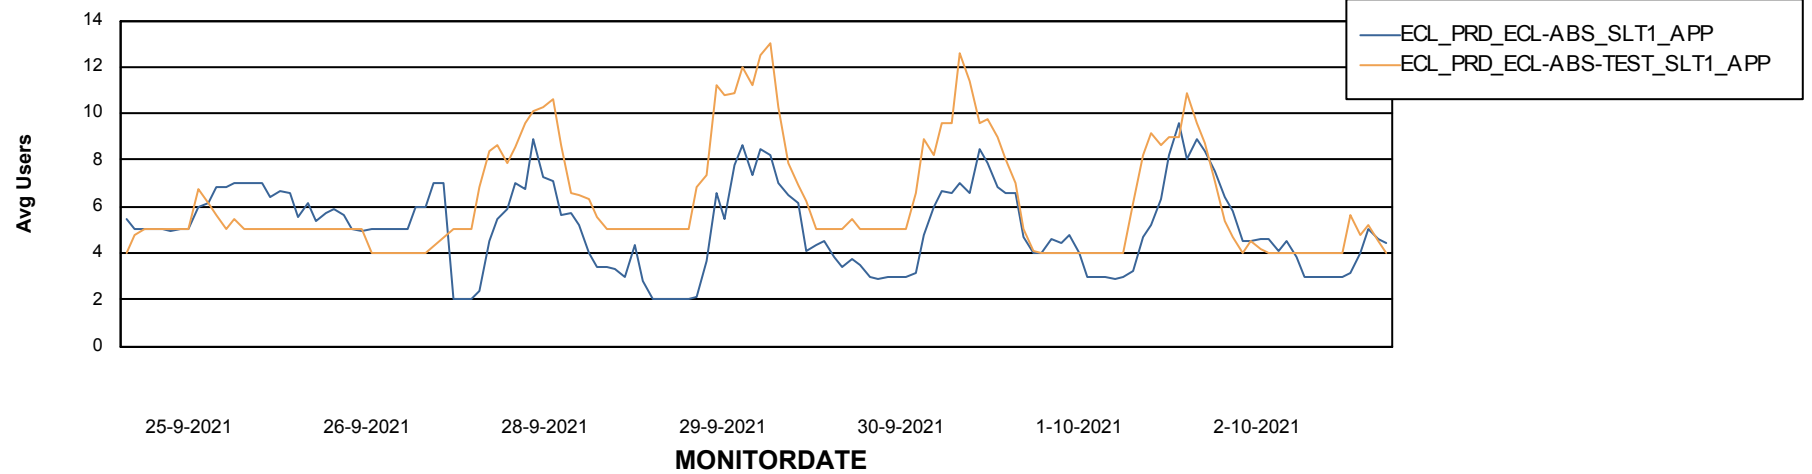

Weekly SLA Customer Report

Customer ECL_Production
Database ID 77

ABSSolute Application Server Services

Avg memory used per ABS Server Service

Avg users per day per ABS server

Weekly SLA Customer Report

Customer ECL_Production
Database ID 77