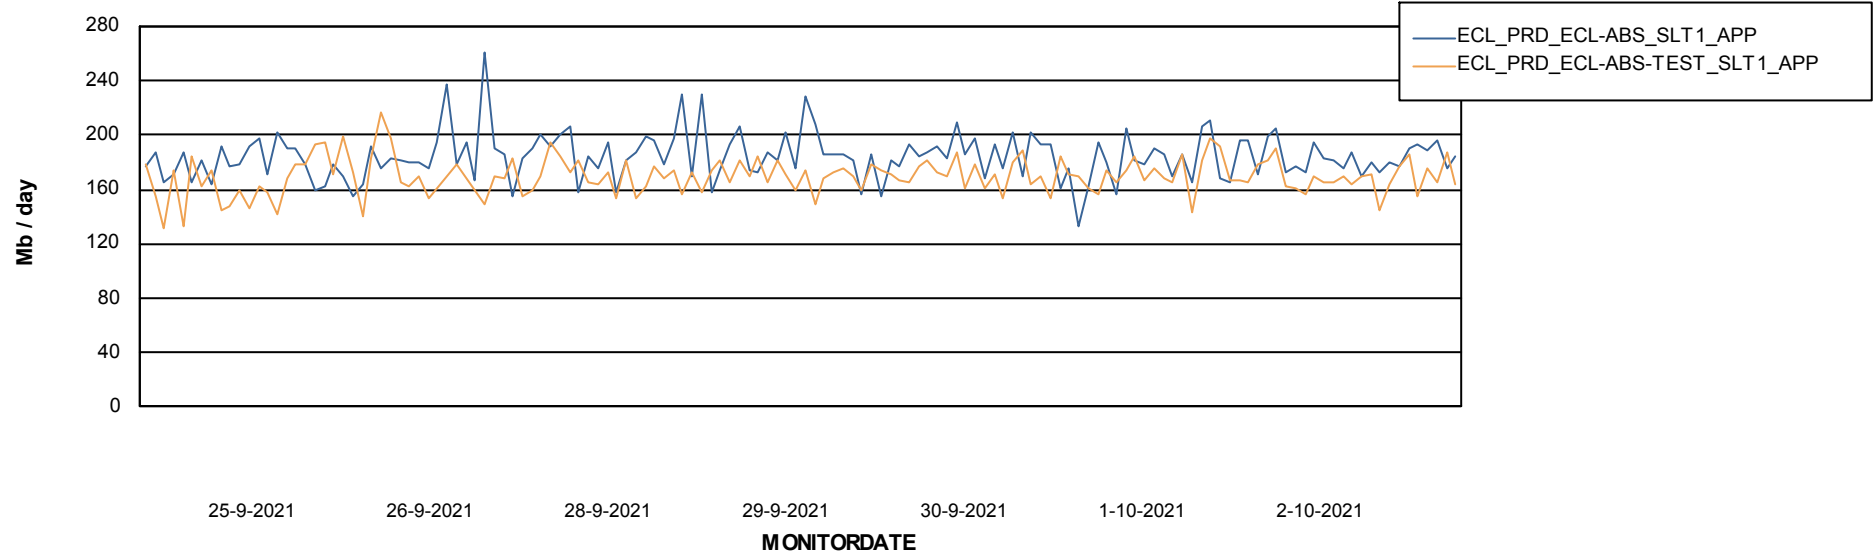

Weekly SLA Customer Report

Customer ECL_Production
 Database ID 77

DATABASE SIZE ECLDB_Production

Database growth over last month

Database Tablespace ECLDB_Production

Date	Tablespace Name	Filesize (Gb)	Usedsize (Gb)	Percentage free
2-10-2021	ABSDATA	44	37	17
	INDX	8	4	55
1-10-2021	ABSDATA	44	37	17
	INDX	8	4	55
30-9-2021	ABSDATA	44	37	17
	INDX	8	4	55
29-9-2021	ABSDATA	44	36	17
	INDX	8	4	55
28-9-2021	ABSDATA	44	36	17
	INDX	8	4	55
26-9-2021	ABSDATA	44	36	17
	INDX	8	4	55

Weekly SLA Customer Report

Customer ECL_Production
Database ID 77

ABSSolute Application Server Services

Avg memory used per ABS Server Service

Avg users per day per ABS server

Weekly SLA Customer Report

Customer ECL_Production
Database ID 77