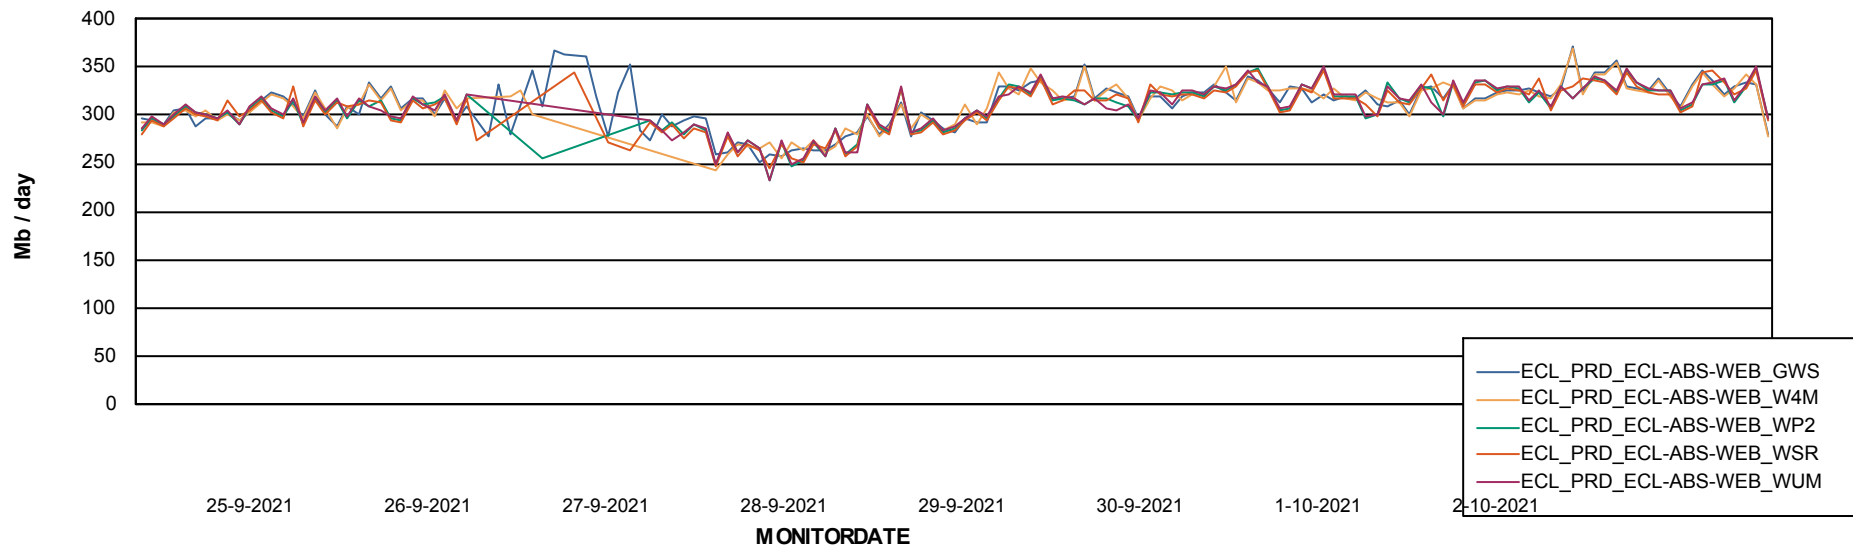

ABSSolute Application ReportServer Services

Avg memory used per ReportServer Service

Weekly SLA Customer Report

Customer ECL_Production
Database ID 77

ABSSolute Web Component Services

Avg memory used per ABS Web component