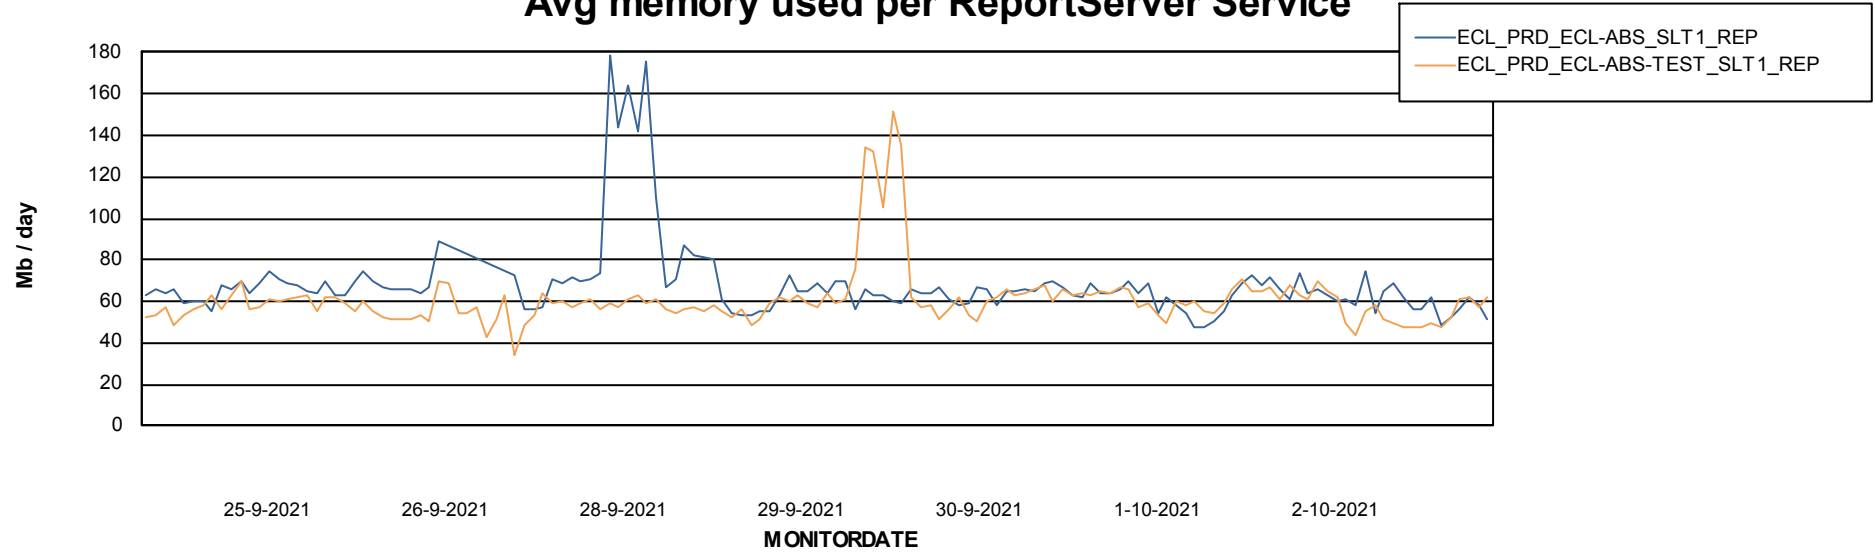

ABSSolute Application ReportServer Services

Avg memory used per ReportServer Service