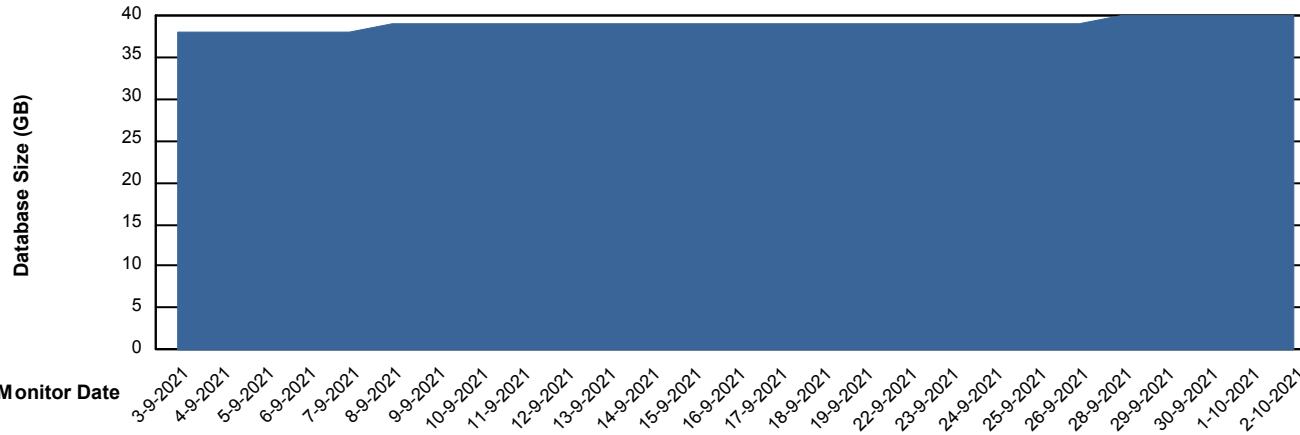

Weekly SLA Customer Report

Customer ECL_Production
Database ID 77

Harddisk Usage ECL_PRD_ECL-ABS-WEB

	Free disk space on C: (%)	Total disk space on C: (Gb)	Used disk space on C: (Gb)
2-10-2021	63	127	47
1-10-2021	64	0	46
30-9-2021	64	0	46
29-9-2021	65	127	45
28-9-2021	65	127	45
27-9-2021	58	0	0
26-9-2021	57	0	55

Weekly SLA Customer Report

Customer ECL_Production
 Database ID 77

DATABASE SIZE ECLDB_Production

Database growth over last month

Database Tablespace ECLDB_Production

Date	Tablespace Name	Filesize (Gb)	Usedsize (Gb)	Percentage free
2-10-2021	ABSDATA	44	37	17
	INDX	8	4	55
1-10-2021	ABSDATA	44	37	17
	INDX	8	4	55
30-9-2021	ABSDATA	44	37	17
	INDX	8	4	55
29-9-2021	ABSDATA	44	36	17
	INDX	8	4	55
28-9-2021	ABSDATA	44	36	17
	INDX	8	4	55
26-9-2021	ABSDATA	44	36	17
	INDX	8	4	55