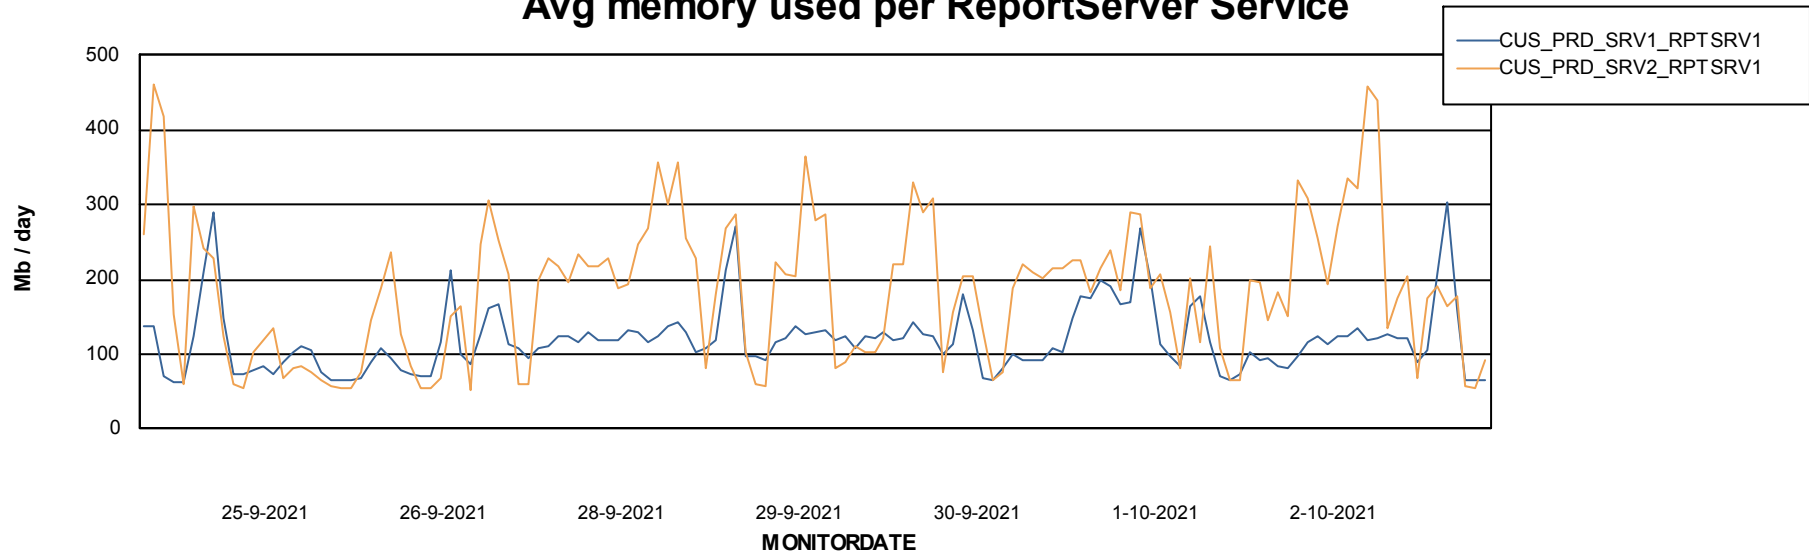

ABSSolute Web Component Services

Avg memory used per ReportServer Service