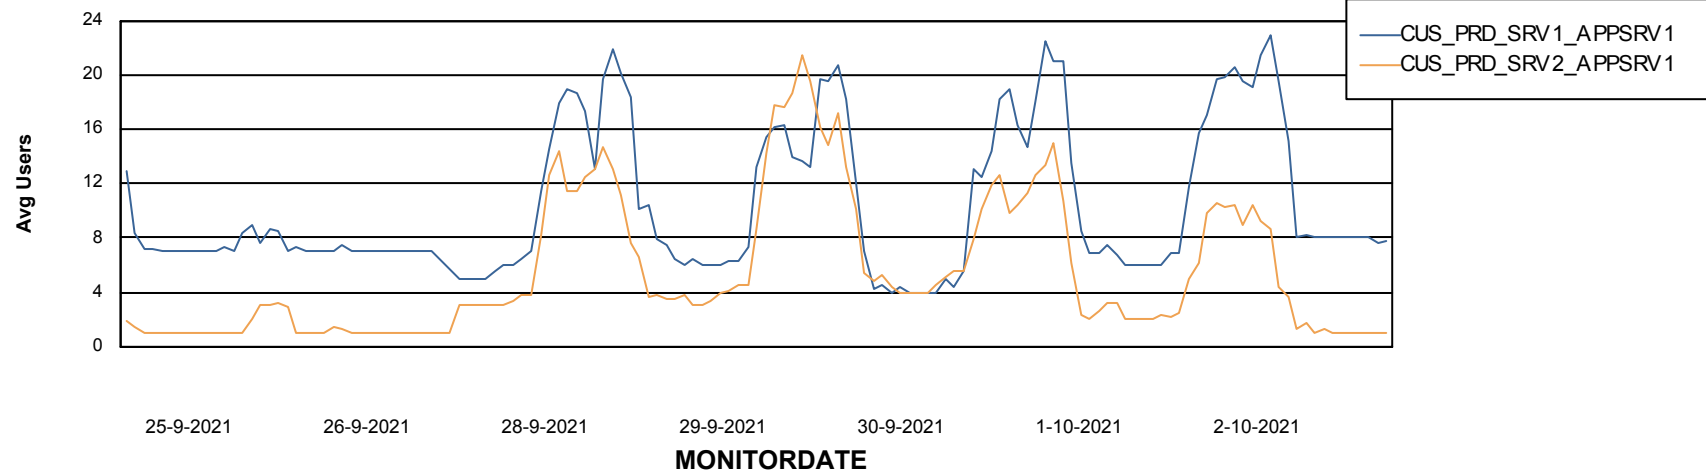

Avg users per day per ABS server