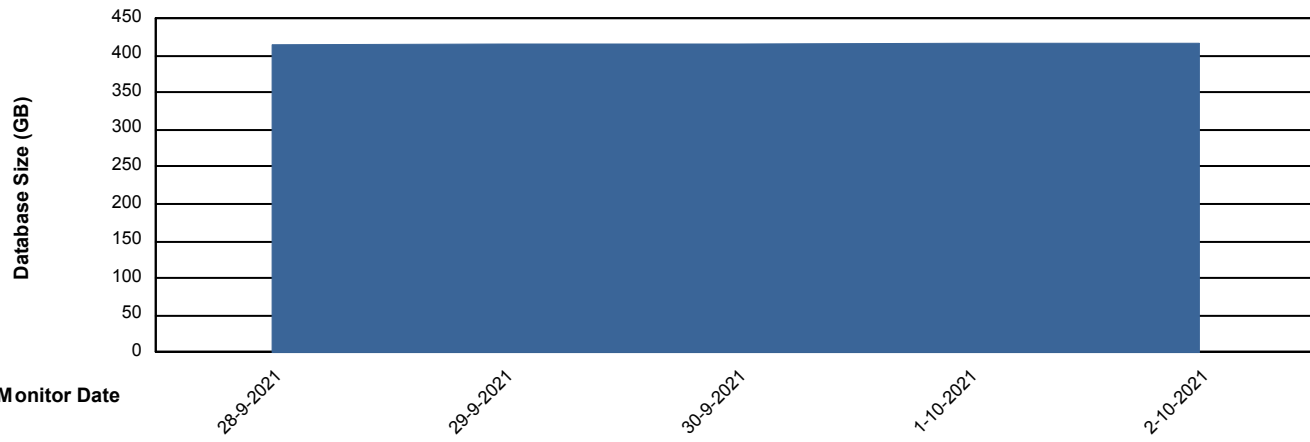

DATABASE SIZE CUS_ProdDB_Primary

Database growth over last month