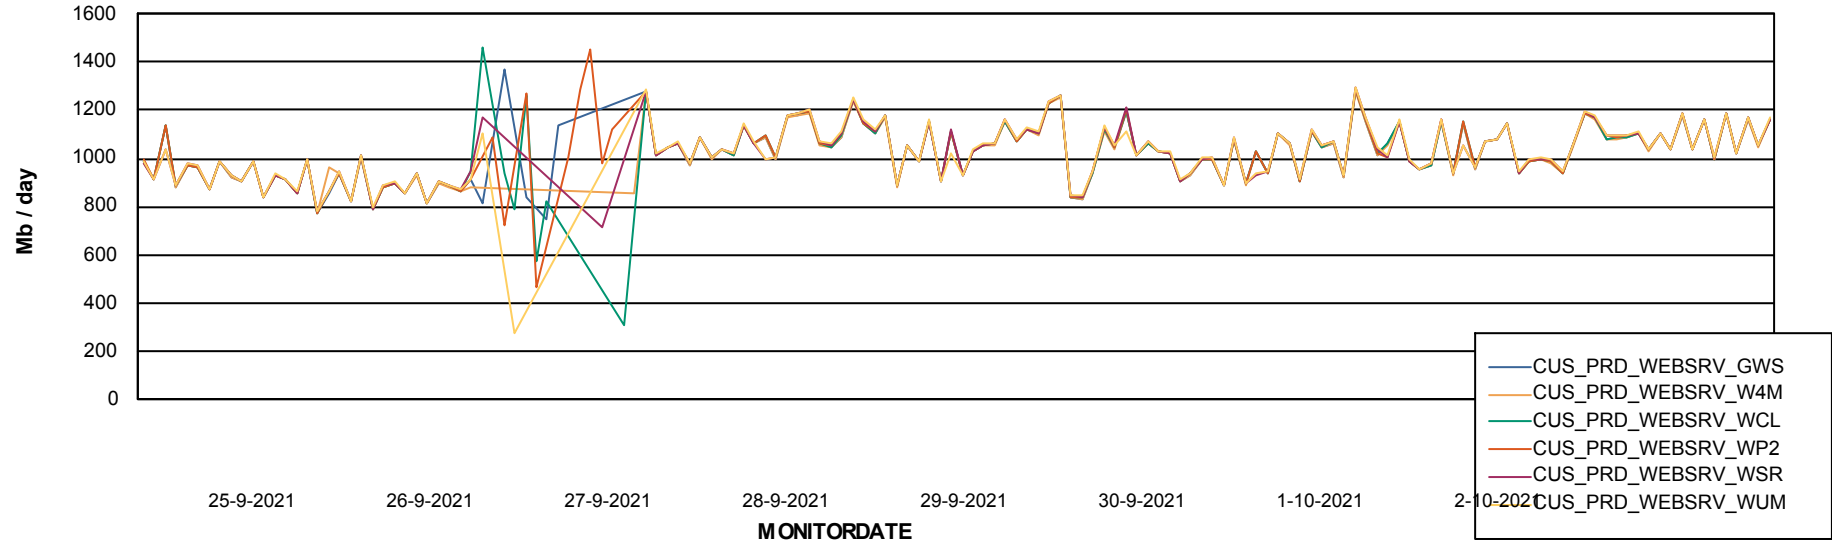

ABSSolute Web Component Services

Avg memory used per ABS Web component