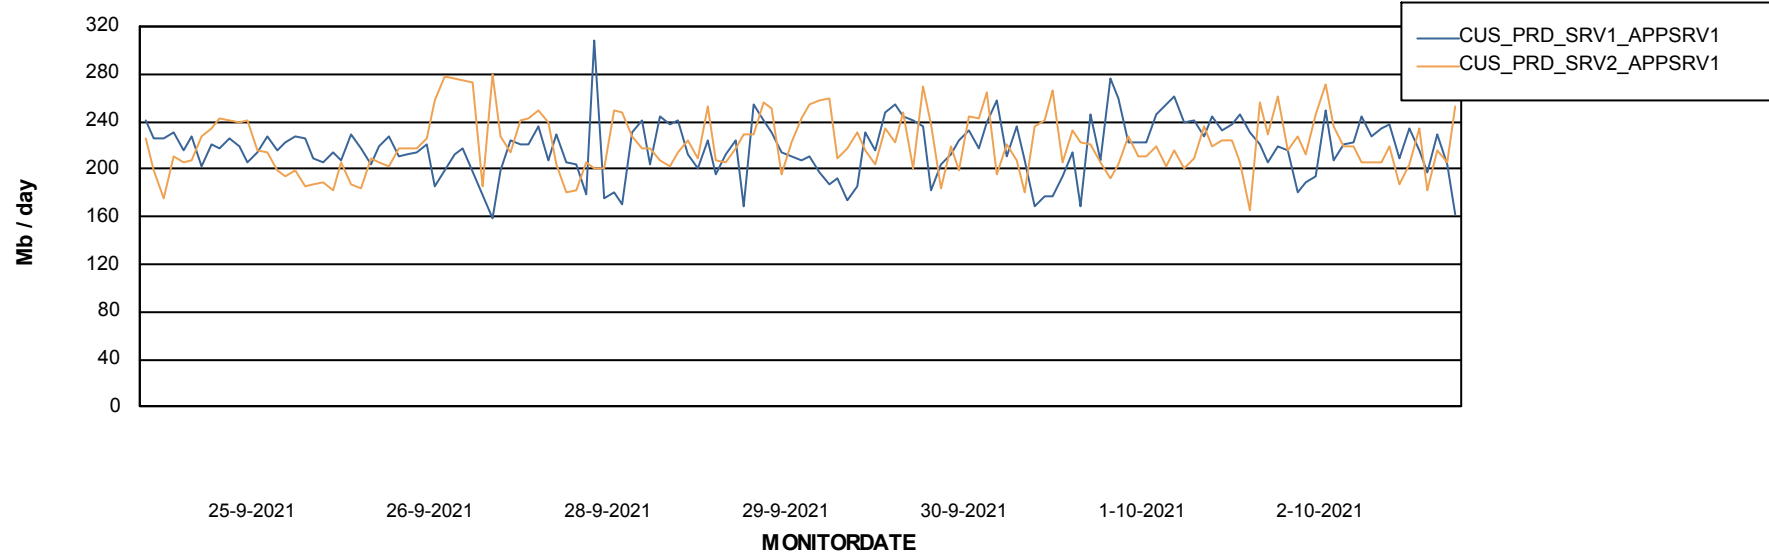

ABSSolute Application Server Services

Avg memory used per ABS Server Service