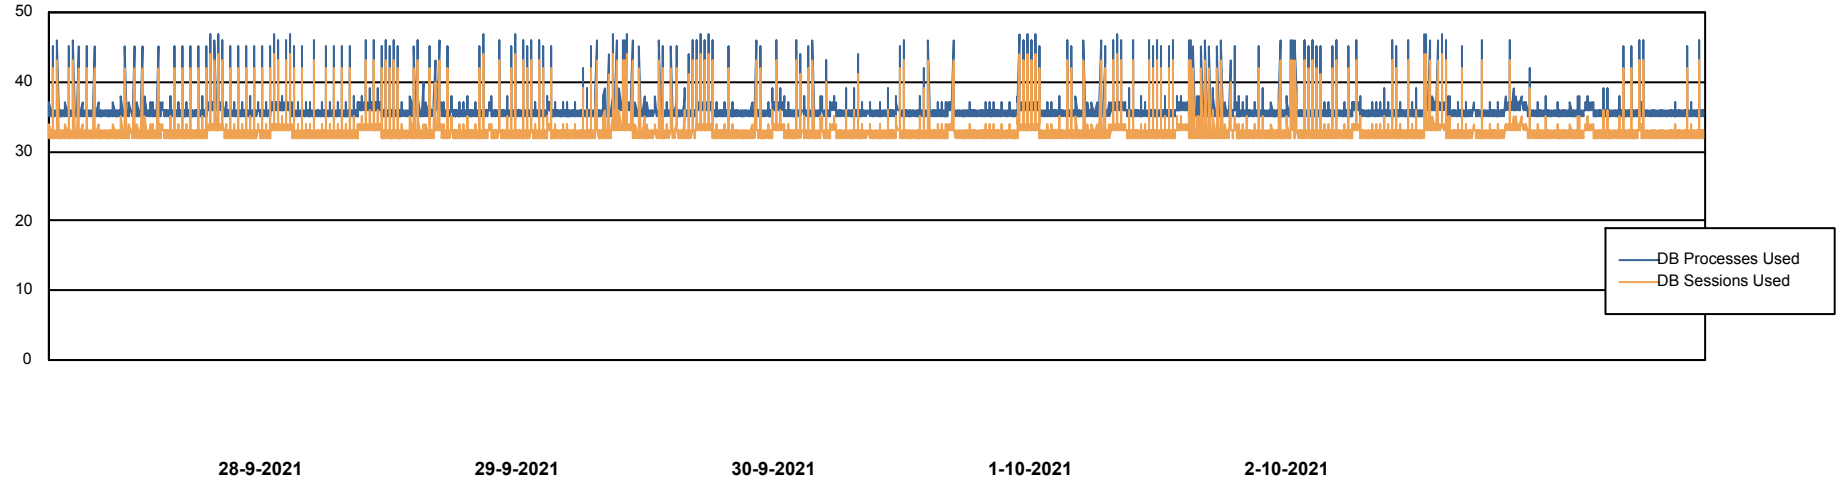

Database Performance CUS_ProdDB_Standby