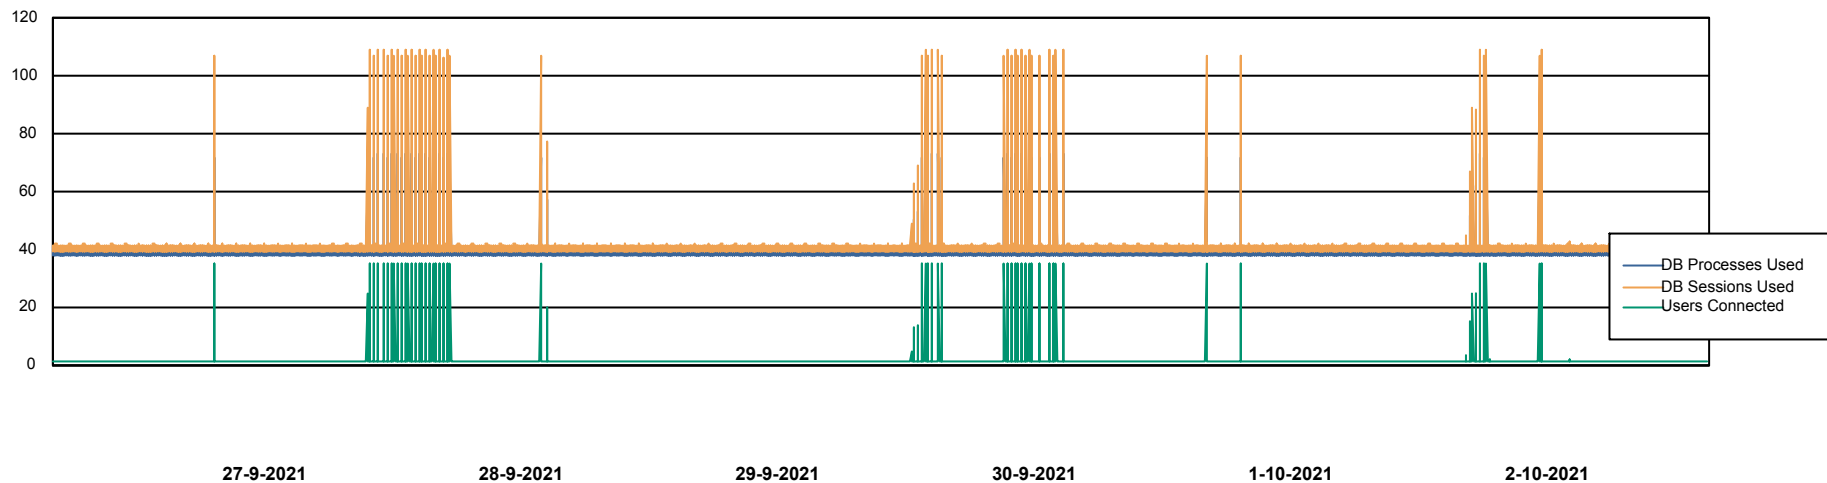

Database Performance

CLODB_PRD_Standby