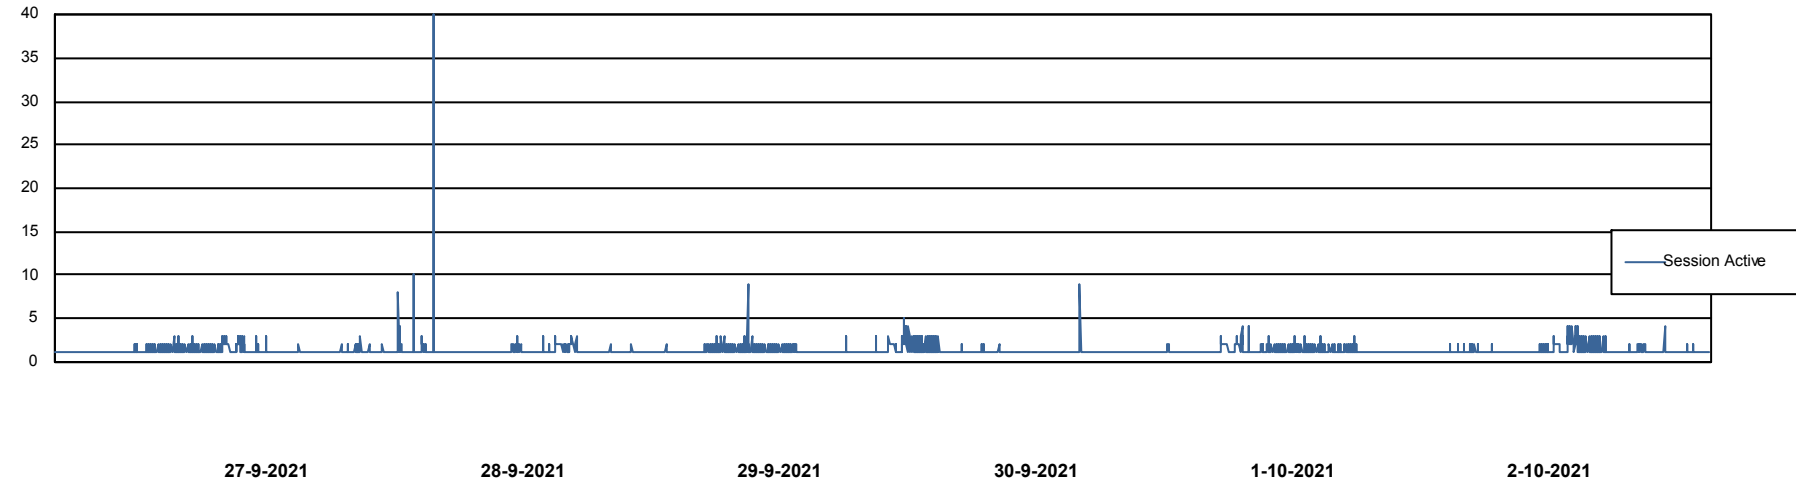

Database Performance CLODB_PRD_BI