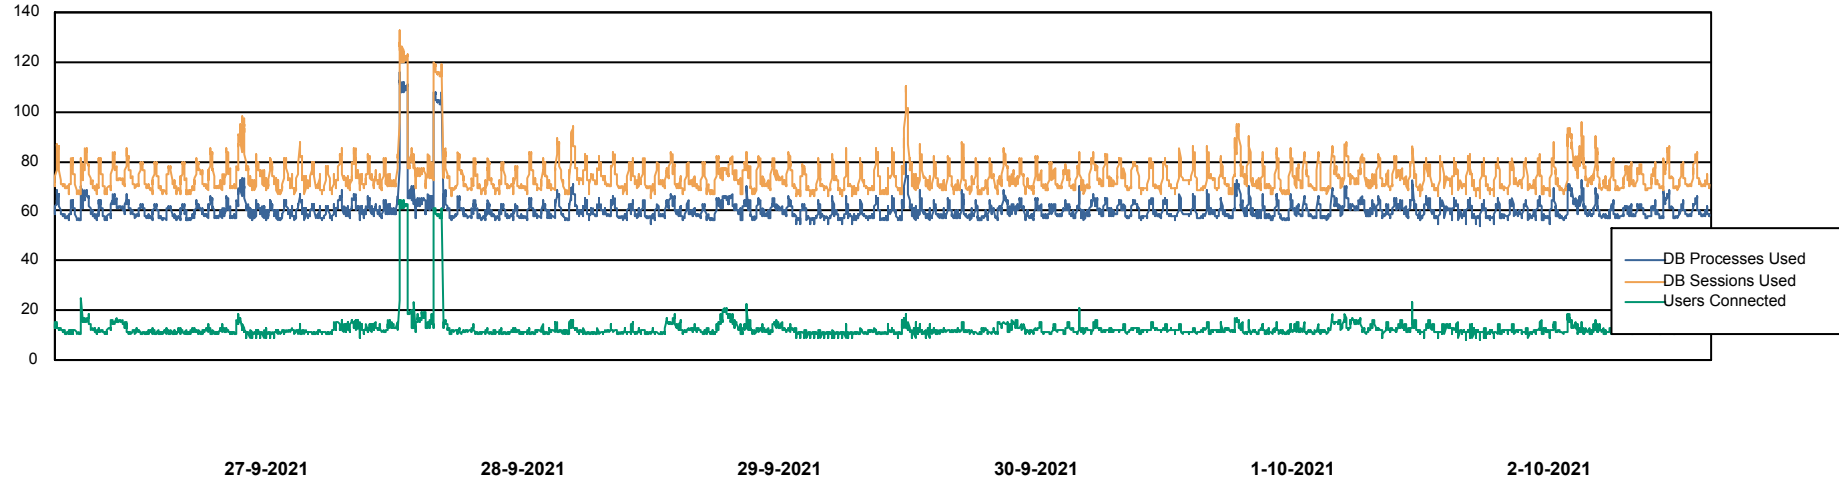

Weekly SLA Customer Report

Customer CLO Production
Database ID 38

Database Performance CLODB_PRD_BI

Weekly SLA Customer Report

Customer CLO Production
Database ID 38

Database Performance CLODB_PRD_Production