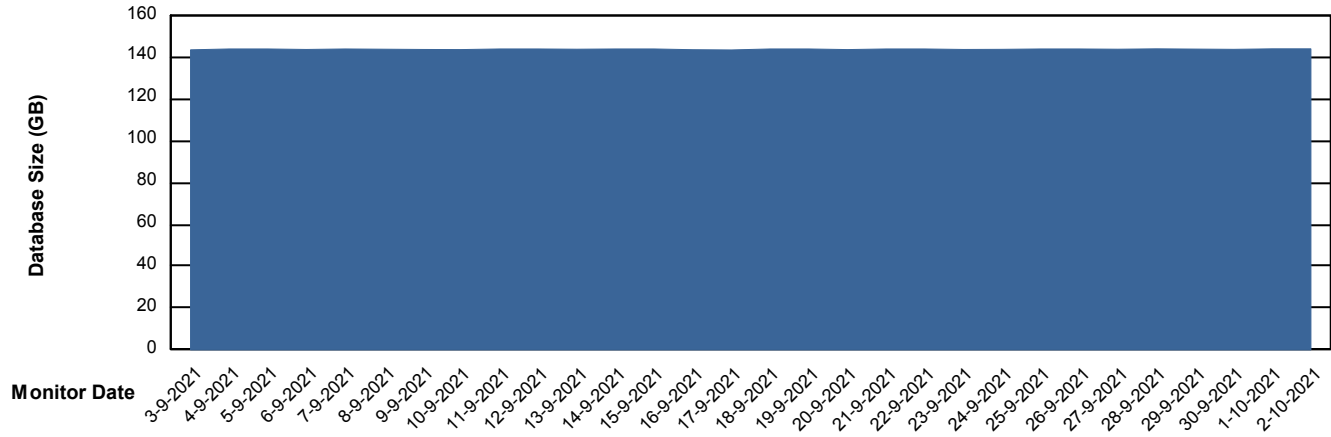

DATABASE SIZE CLODB_PRD_Test

Database growth over last month