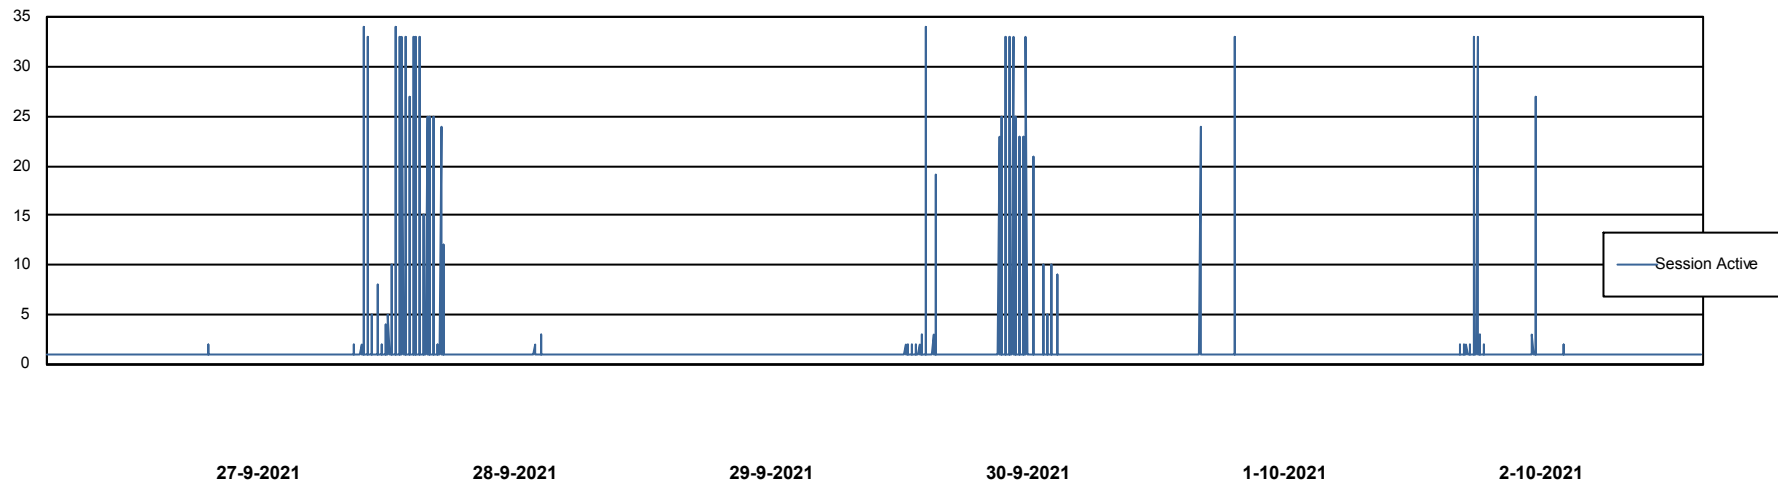

Database Performance

CLODB_PRD_Standby