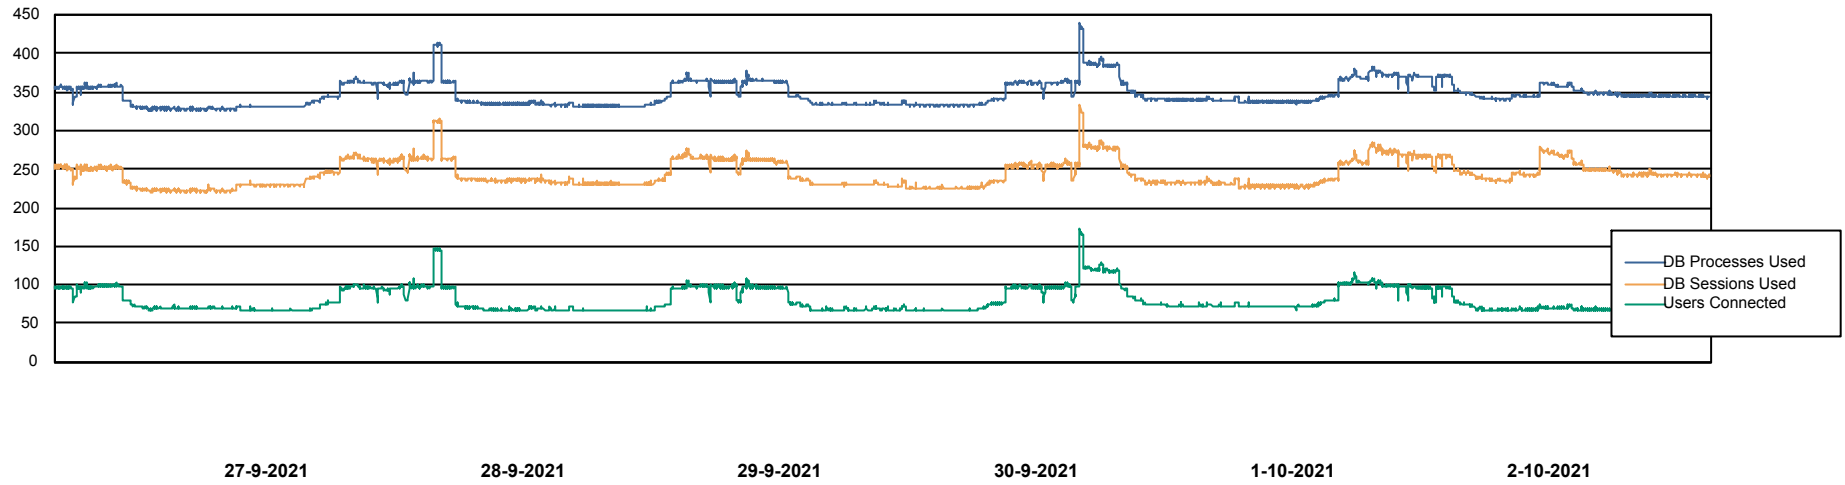

Weekly SLA Customer Report

Customer CLO Production
Database ID 38

Database Performance CLODB_PRD_BI

Weekly SLA Customer Report

Customer CLO Production
Database ID 38

Database Performance CLODB_PRD_Production