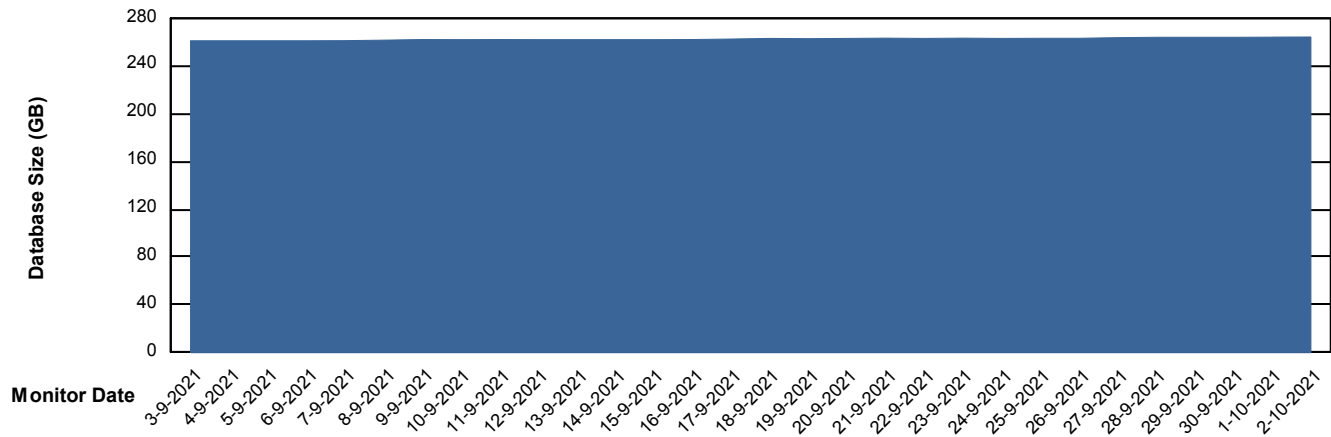

Weekly SLA Customer Report

Customer CLO Production
Database ID 38

DATABASE SIZE CLODB_PRD_BI

Database growth over last month

DATABASE SIZE CLODB_PRD_Production

Database growth over last month

Weekly SLA Customer Report