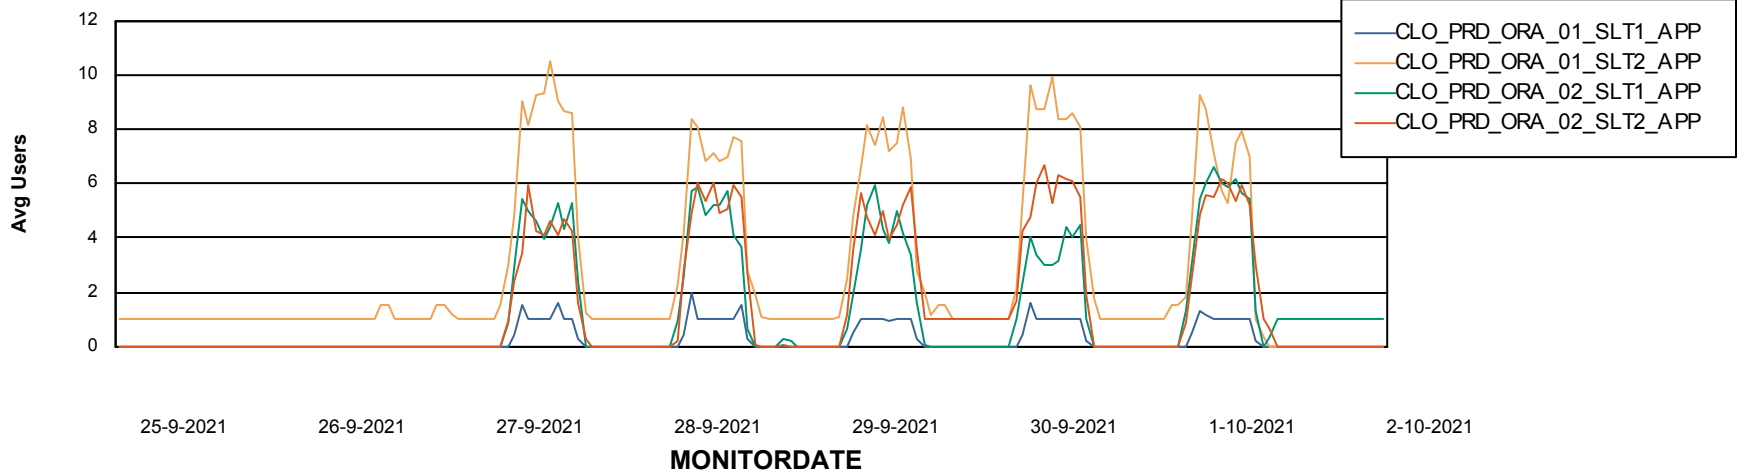

Avg users per day per ABS server