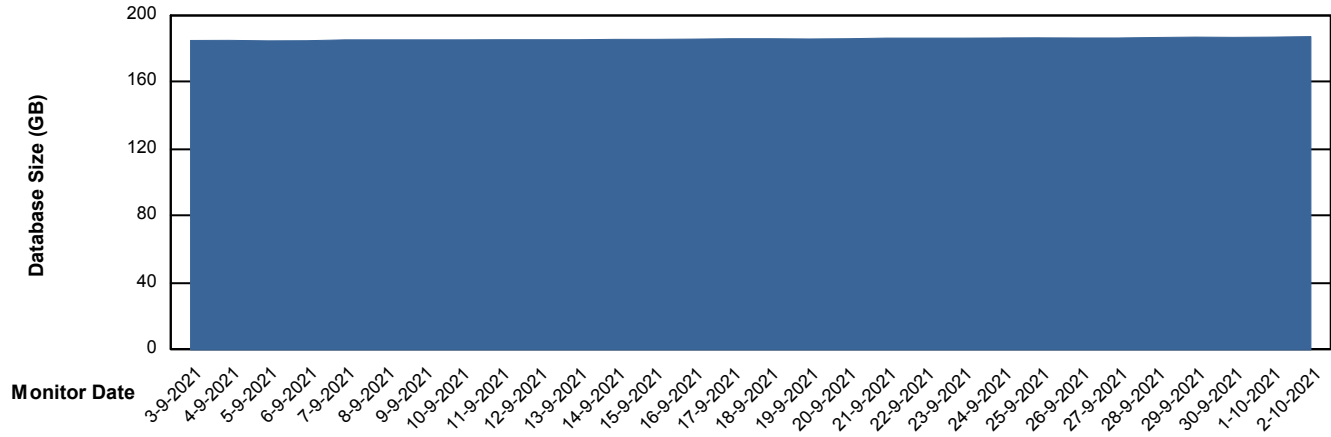

DATABASE SIZE CLODB_PRD_BI

Database growth over last month