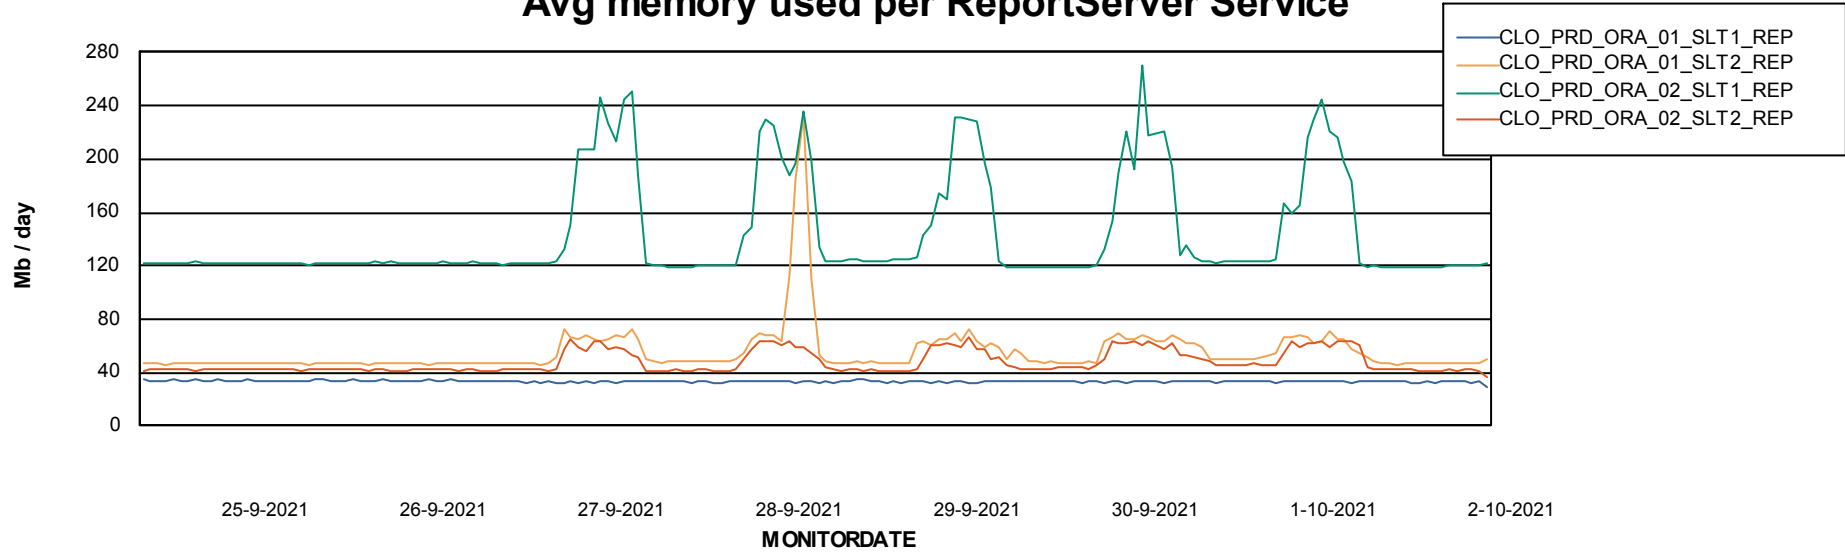

Avg memory used per ABS Server Service

Avg users per day per ABS server

Weekly SLA Customer Report

Customer CLO Production
Database ID 38

ABSSolute Application ReportServer Services

Avg memory used per ReportServer Service