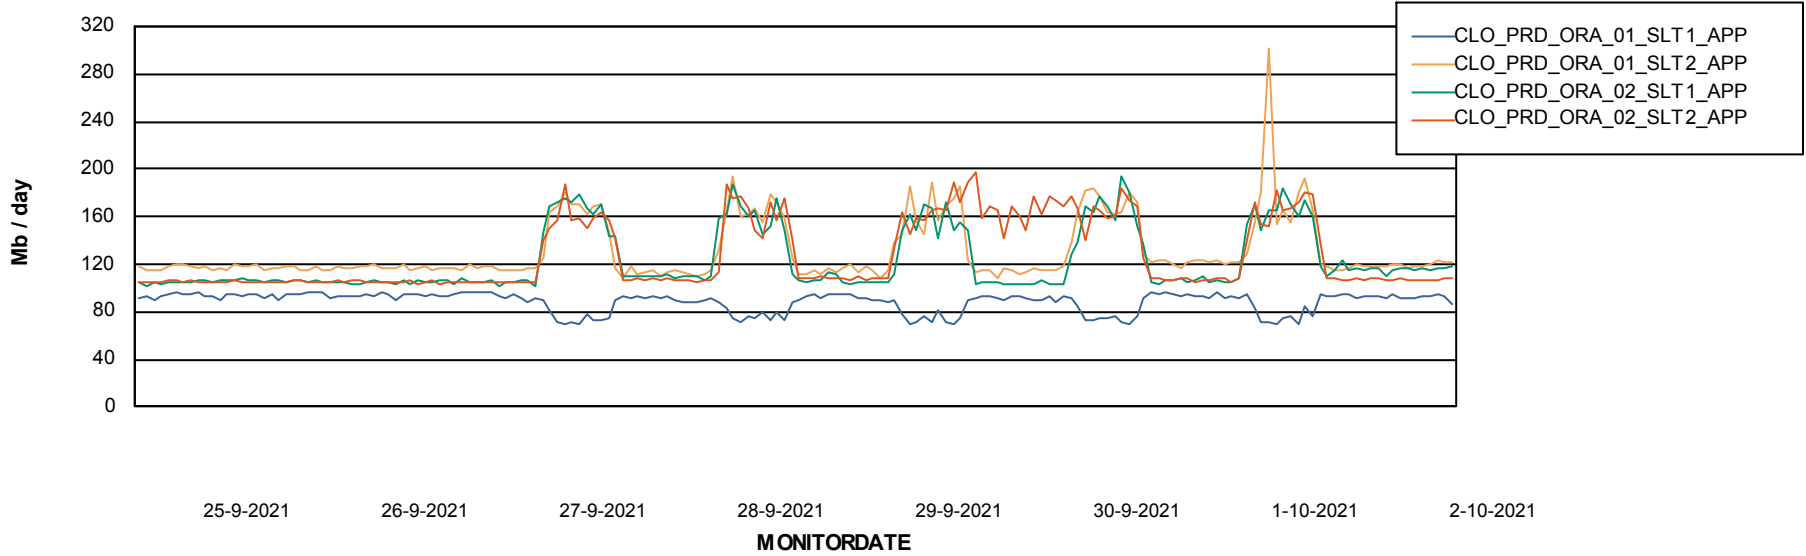

ABSSolute Application Server Services

Avg memory used per ABS Server Service