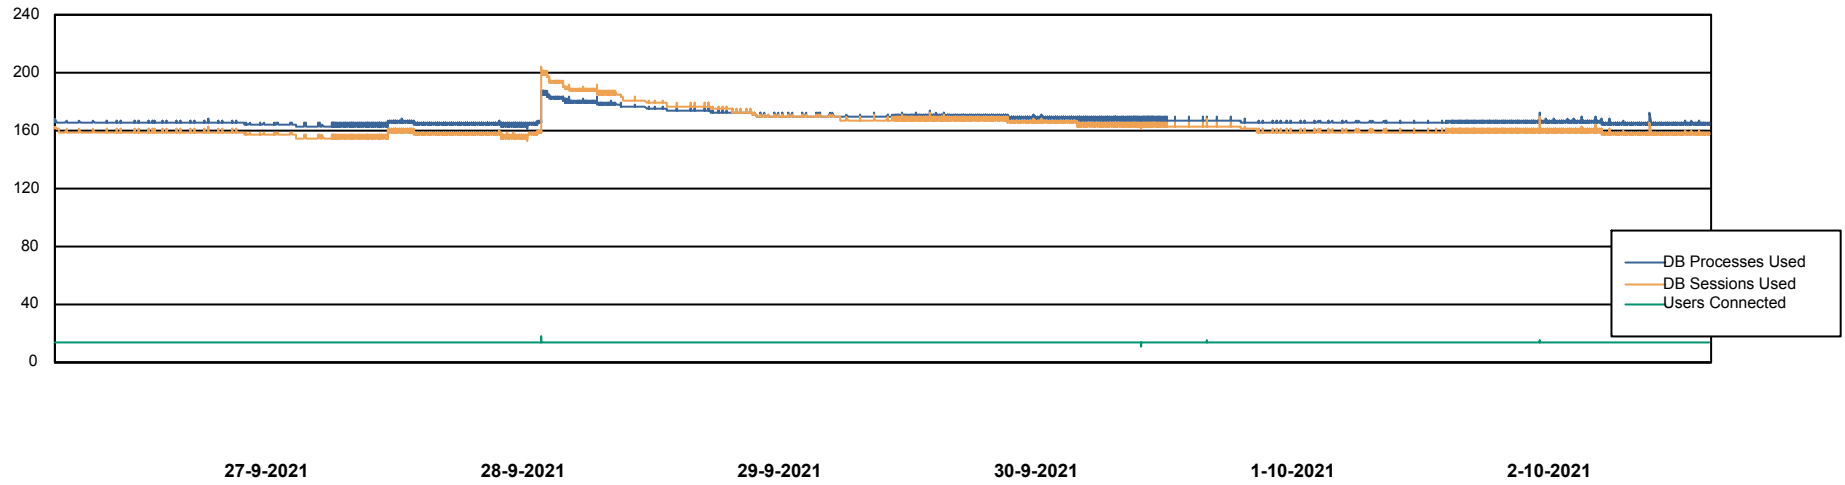

Weekly SLA Customer Report

Customer CLO Production
Database ID 38

Database Performance

CLODB_PRD_Standby

Weekly SLA Customer Report

Customer CLO Production
Database ID 38

Database Performance CLODB_PRD_Test