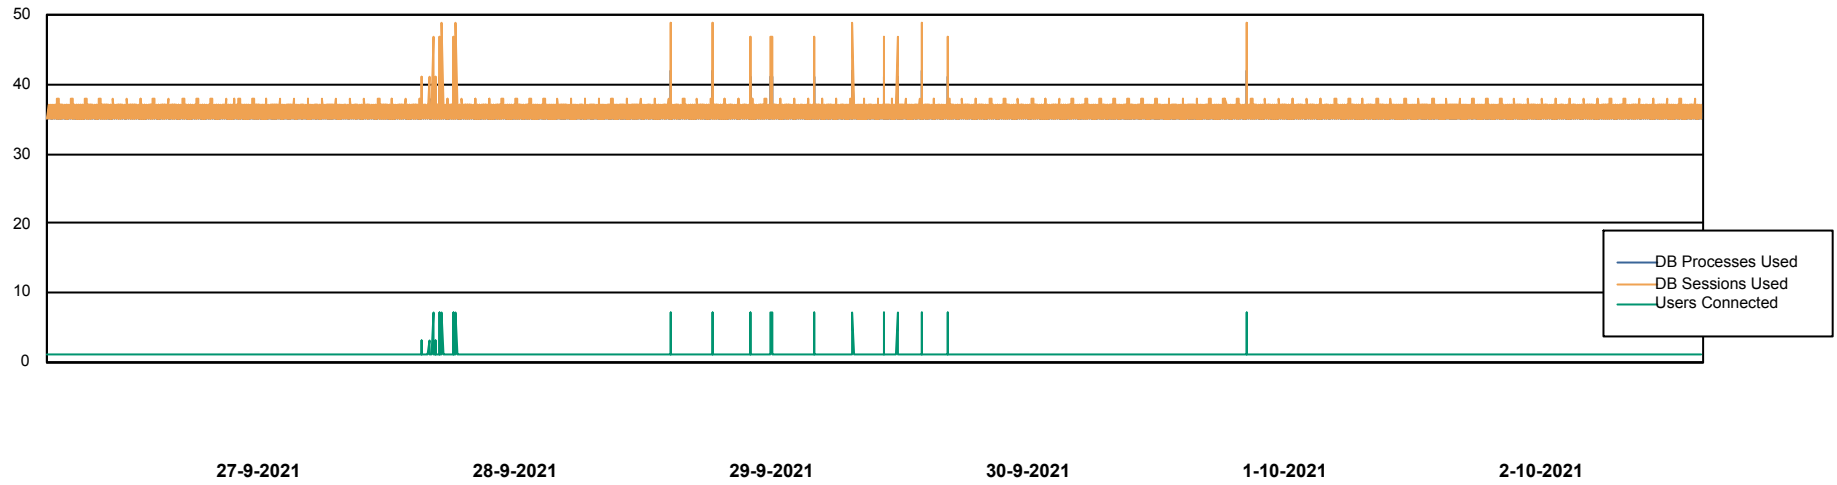

Weekly SLA Customer Report

Customer CIW Production
Database ID 45

Database Performance CIWDB_Production

Weekly SLA Customer Report

Customer CIW Production
Database ID 45

Database Performance CIWDB_Standby

Weekly SLA Customer Report

Customer CIW Production
 Database ID 45

DATABASE SIZE CIWDB_Production

Database growth over last month

Database Tablespace CIWDB_Production

Date	Tablespace Name	Filesize (Gb)	Usedsize (Gb)	Percentage free
2-10-2021	ABSDATA	51	42	18
	INDX	12	6	50
1-10-2021	ABSDATA	51	42	18
	INDX	12	6	50
30-9-2021	ABSDATA	51	42	18
	INDX	12	6	50
29-9-2021	ABSDATA	51	42	18
	INDX	12	6	50
28-9-2021	ABSDATA	51	42	18
	INDX	12	6	50
27-9-2021	ABSDATA	51	42	18
	INDX	12	6	50
26-9-2021	ABSDATA	51	42	18
	INDX	12	6	50