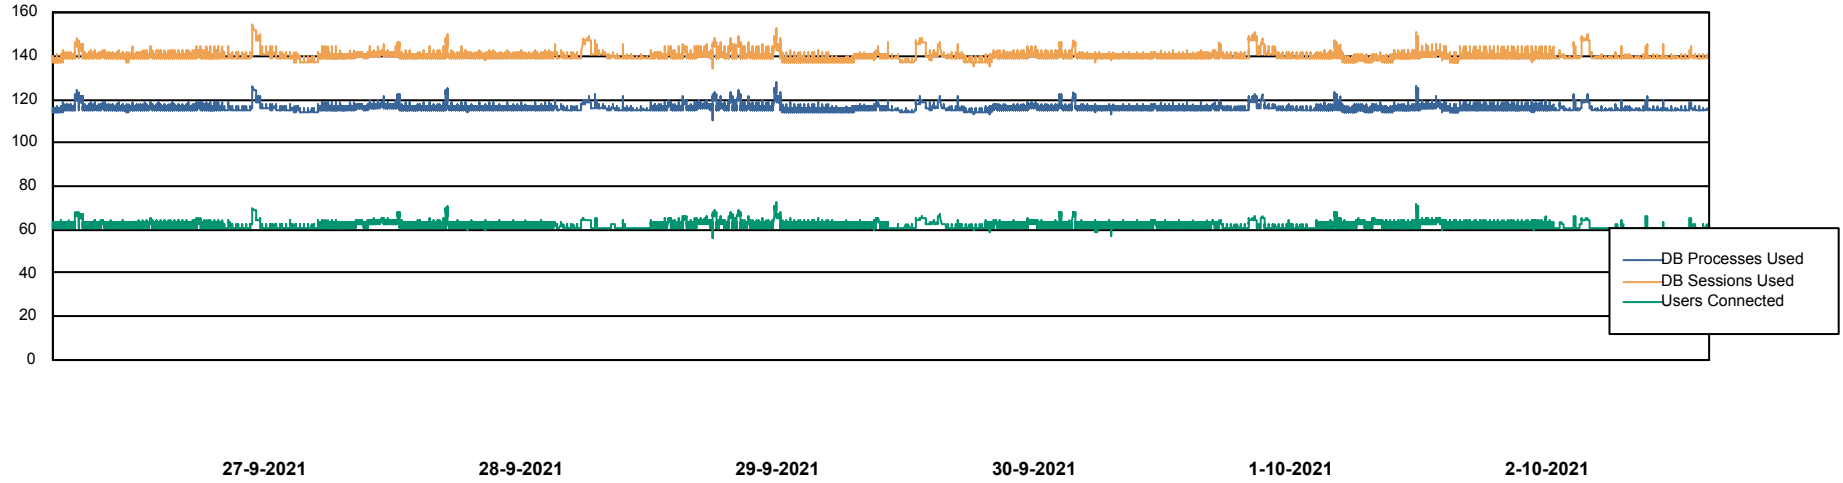

Harddisk Usage CIW_PRD_ORACLE2

	Free disk space on c: (%)	Total disk space on c: (Gb)	Free disk space on d: (%)	Total disk space on d: (Gb)	Free disk space on e: (%)	Total disk space on e: (Gb)
2-10-2021	92	701	66	700	100	830
1-10-2021	92	701	65	700	100	830
30-9-2021	92	701	65	700	100	830
29-9-2021	92	701	65	700	100	830
28-9-2021	92	701	66	700	100	830
27-9-2021	92	701	66	700	100	830
26-9-2021	92	701	66	700	100	830

Weekly SLA Customer Report

Customer CIW Production
Database ID 45

Database Performance CIWDB_Production

Weekly SLA Customer Report

Customer CIW Production
Database ID 45

Database Performance CIWDB_Standby

Weekly SLA Customer Report