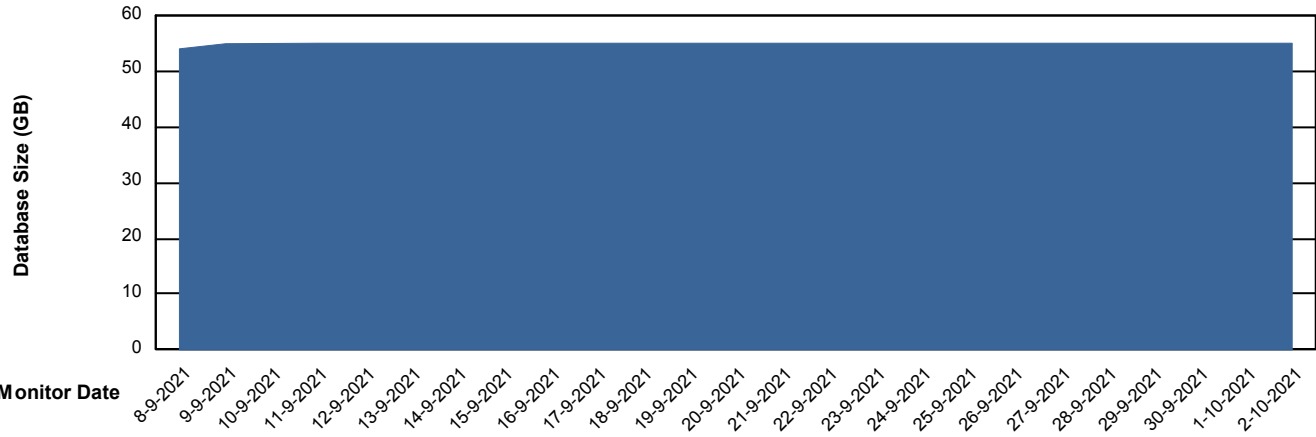

Weekly SLA Customer Report

Customer CIW Production
Database ID 45

Database Performance CIWDB_Production

Weekly SLA Customer Report

Customer CIW Production
Database ID 45

Database Performance CIWDB_Standby

Weekly SLA Customer Report

Customer CIW Production
 Database ID 45

DATABASE SIZE CIWDB_Production

Database growth over last month

Database Tablespace CIWDB_Production

Date	Tablespace Name	Filesize (Gb)	Usedsize (Gb)	Percentage free
2-10-2021	ABSDATA	51	42	18
	INDX	12	6	50
1-10-2021	ABSDATA	51	42	18
	INDX	12	6	50
30-9-2021	ABSDATA	51	42	18
	INDX	12	6	50
29-9-2021	ABSDATA	51	42	18
	INDX	12	6	50
28-9-2021	ABSDATA	51	42	18
	INDX	12	6	50
27-9-2021	ABSDATA	51	42	18
	INDX	12	6	50
26-9-2021	ABSDATA	51	42	18
	INDX	12	6	50