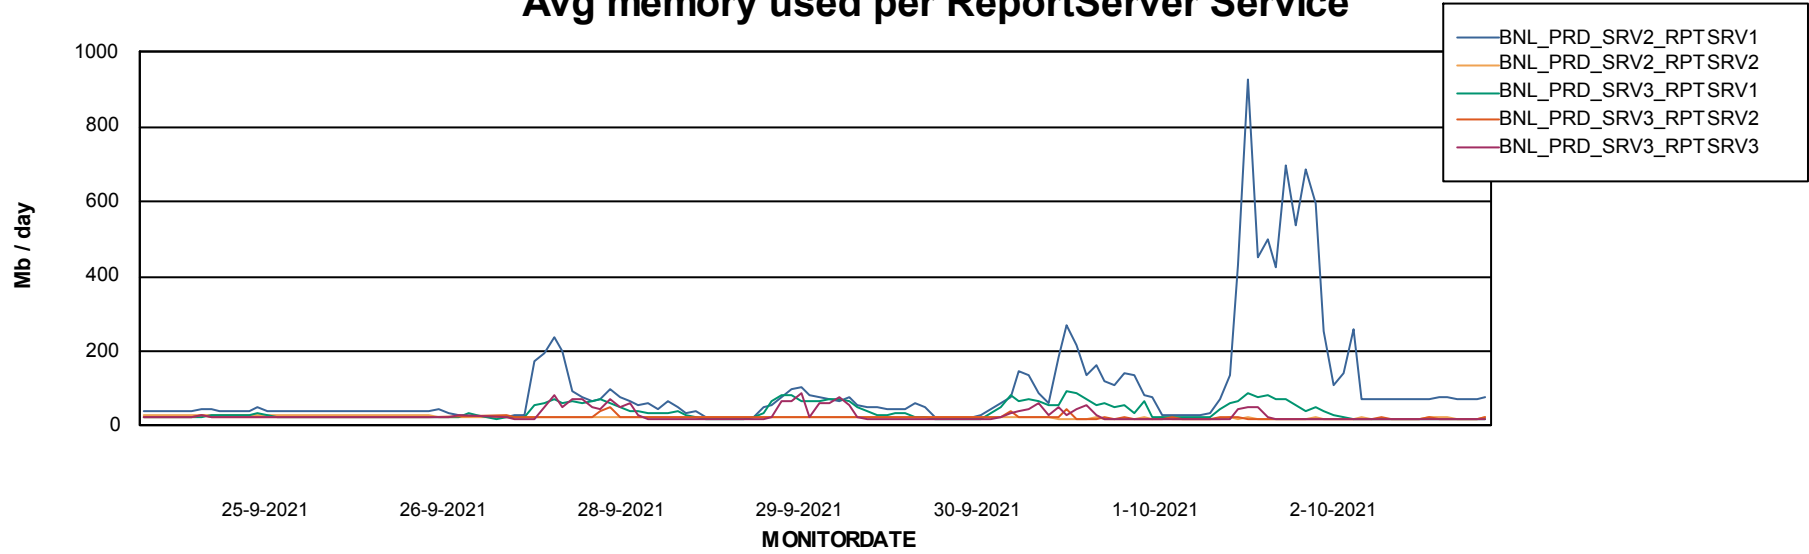

ABSolute Web Component Services

Avg memory used per ReportServer Service