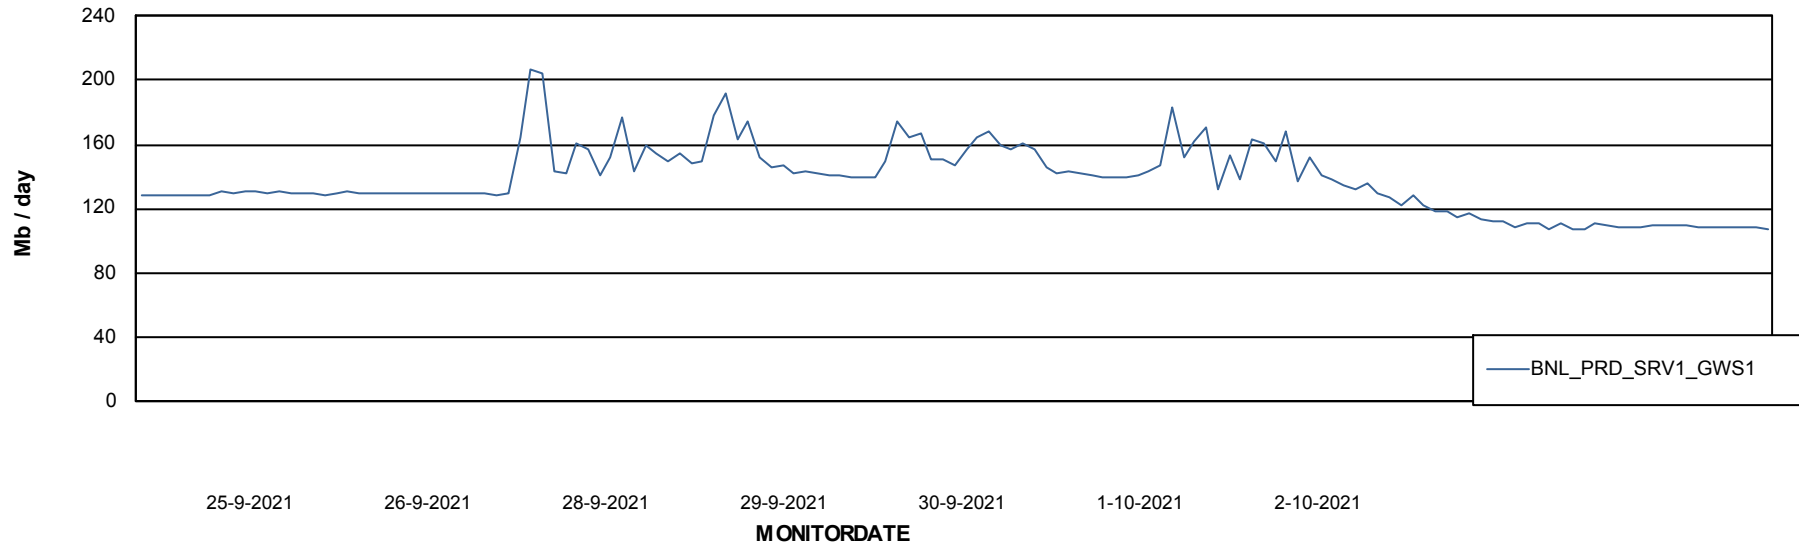

ABSolute Web Component Services

Avg memory used per ReportServer Service

Weekly SLA Customer Report

Customer BNL_Production
Database ID 83

ABSSolute Web Component Services

Avg memory used per ABS Web component