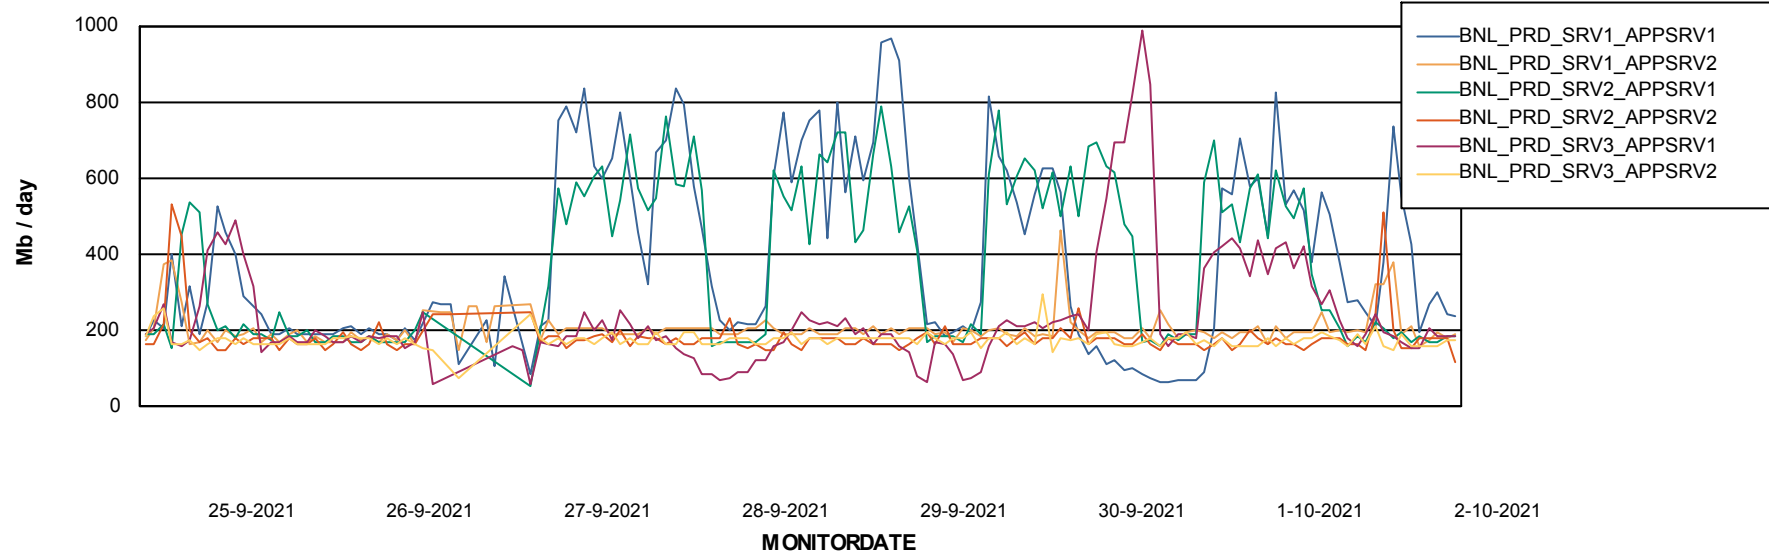

Weekly SLA Customer Report

Customer BNL_Production
 Database ID 83

Harddisk Usage BNL_PRD_vm-absa03

	Free disk space on C: (%)	Total disk space on C: (Gb)	Used disk space on C: (Gb)	Free disk space on D: (%)	Total disk space on D: (Gb)	Used disk space on D: (Gb)	Free disk space on F: (%)	Total disk space on F: (Gb)	Used disk space on F: (Gb)
2-10-2021	69	127	40	72	127	35	92	64	5
1-10-2021	69	127	40	72	127	35	92	64	5
30-9-2021	69	127	40	72	127	35	92	64	5
29-9-2021	69	127	40	72	127	35	92	64	5
28-9-2021	69	127	40	72	127	35	92	64	5
27-9-2021	0	0	40	72	0	0	0	0	0
26-9-2021	69	127	40	48	127	66	92	64	5

Database Performance BNLDB_Production

Weekly SLA Customer Report

Customer BNL_Production
 Database ID 83

DATABASE SIZE BNLDB_Production

Database growth over last month

Database Tablespace BNLDB_Production

Date	Tablespace Name	Filesize (Gb)	Usedsize (Gb)	Percentage free
2-10-2021	ABSDATA	122	67	45
	INDX	340	134	61
1-10-2021	ABSDATA	122	67	45
	INDX	340	134	61
30-9-2021	ABSDATA	122	67	45
	INDX	340	133	61
29-9-2021	ABSDATA	122	67	45
	INDX	340	132	61
28-9-2021	ABSDATA	122	67	45
	INDX	340	132	61
27-9-2021	ABSDATA	122	67	45
	INDX	340	131	61
26-9-2021	ABSDATA	122	67	45
	INDX	340	131	61

Weekly SLA Customer Report

Customer BNL_Production
Database ID 83

ABSSolute Application Server Services

Avg memory used per ABS Server Service

Avg users per day per ABS server

Weekly SLA Customer Report

Customer BNL_Production
Database ID 83