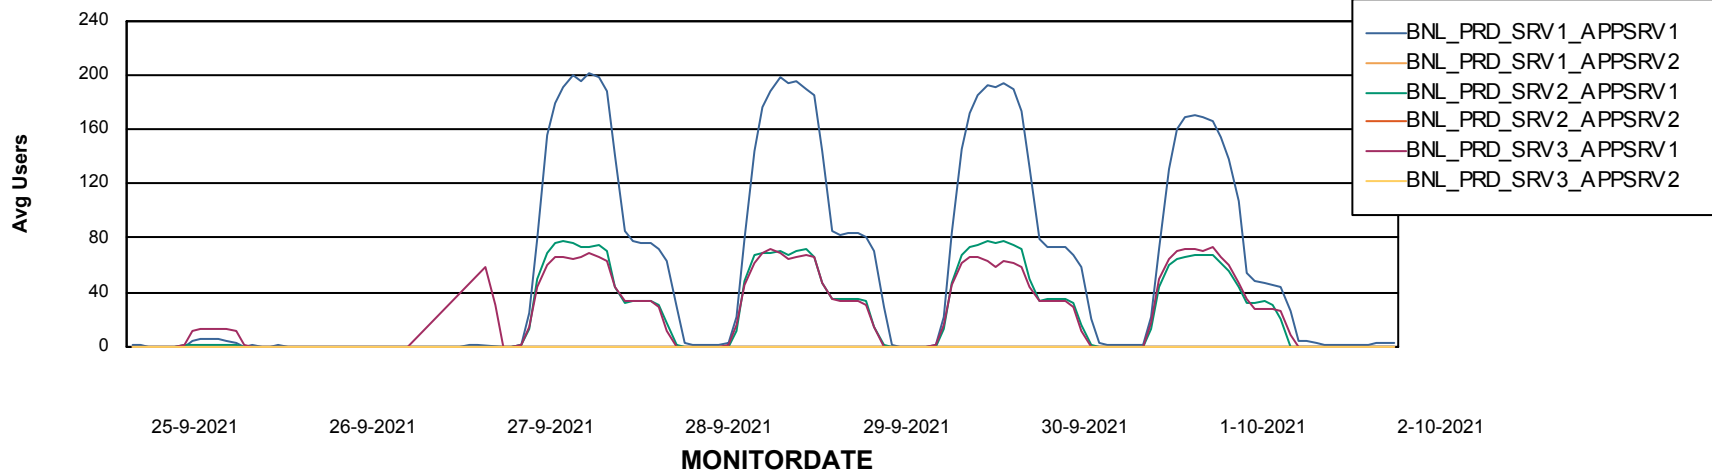

Database Performance BNLDB_Production

Weekly SLA Customer Report

Customer BNL_Production
 Database ID 83

DATABASE SIZE BNLDB_Production

Database growth over last month

Database Tablespace BNLDB_Production

Date	Tablespace Name	Filesize (Gb)	Usedsize (Gb)	Percentage free
2-10-2021	ABSDATA	122	67	45
	INDX	340	134	61
1-10-2021	ABSDATA	122	67	45
	INDX	340	134	61
30-9-2021	ABSDATA	122	67	45
	INDX	340	133	61
29-9-2021	ABSDATA	122	67	45
	INDX	340	132	61
28-9-2021	ABSDATA	122	67	45
	INDX	340	132	61
27-9-2021	ABSDATA	122	67	45
	INDX	340	131	61
26-9-2021	ABSDATA	122	67	45
	INDX	340	131	61

Weekly SLA Customer Report

Customer BNL_Production
Database ID 83

ABSSolute Application Server Services

Avg memory used per ABS Server Service

Avg users per day per ABS server

Weekly SLA Customer Report

Customer BNL_Production
Database ID 83