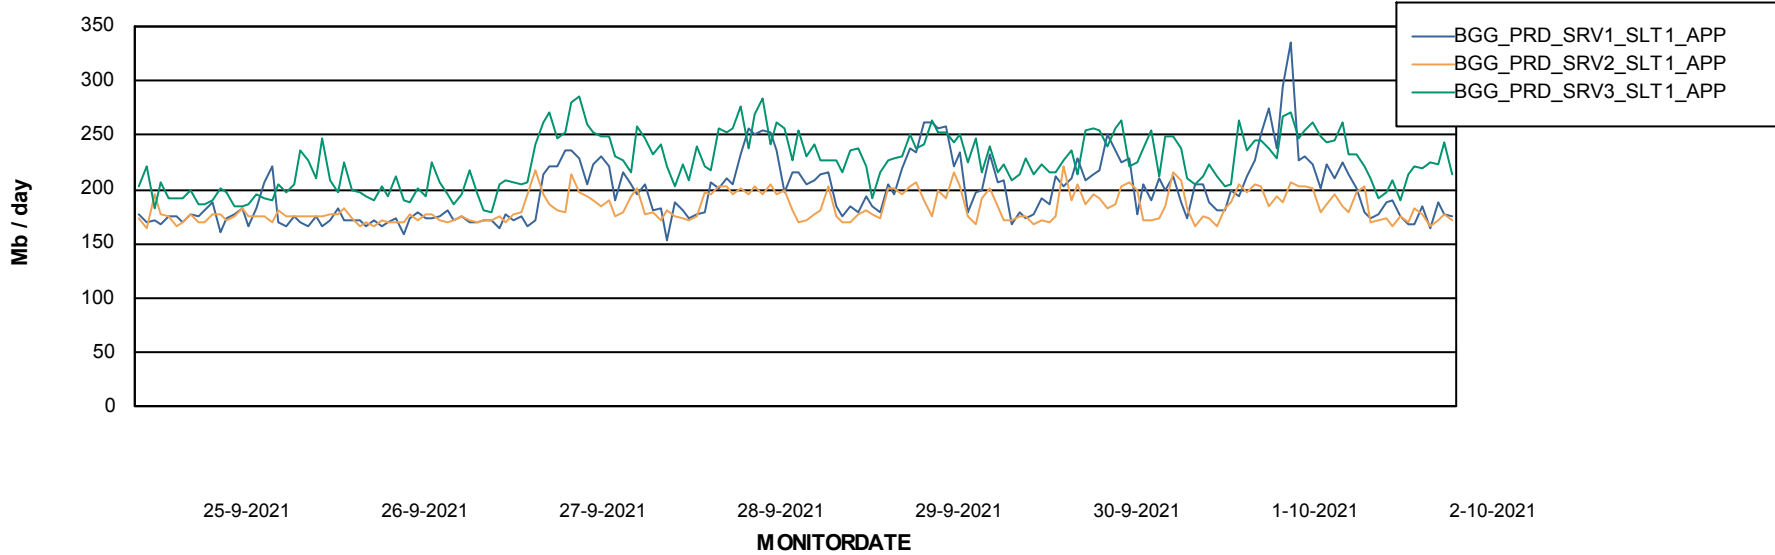

ABSSolute Application Server Services

Avg memory used per ABS Server Service