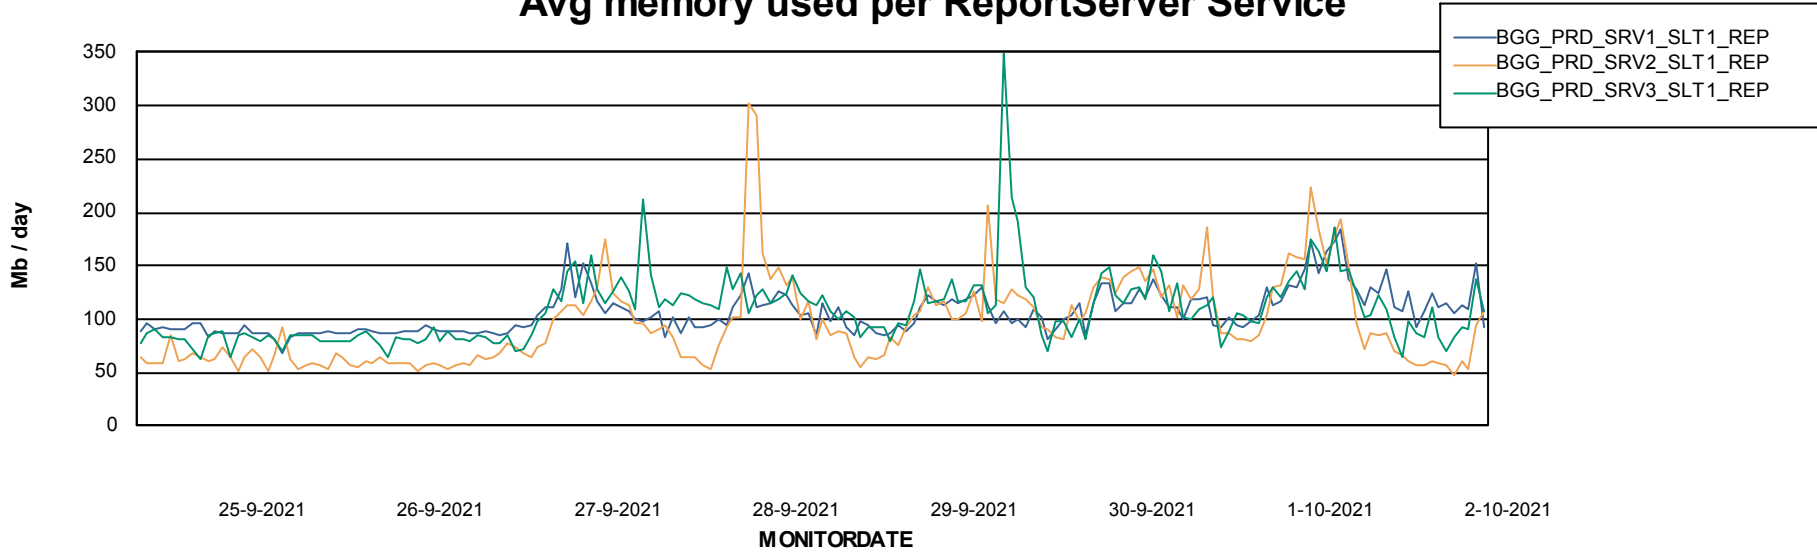

ABSSolute Application ReportServer Services

Avg memory used per ReportServer Service