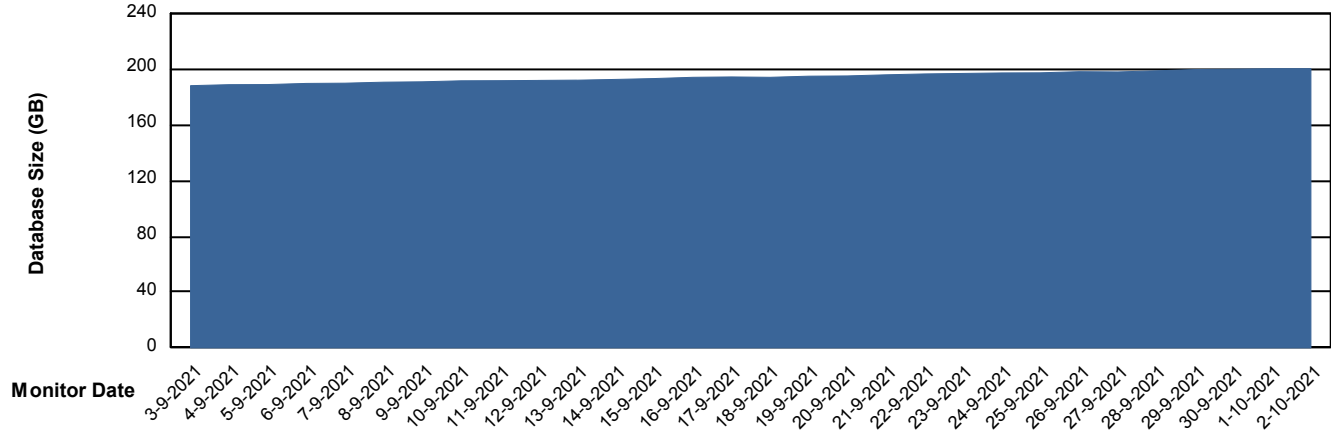

DATABASE SIZE BGGDB_BI

Database growth over last month