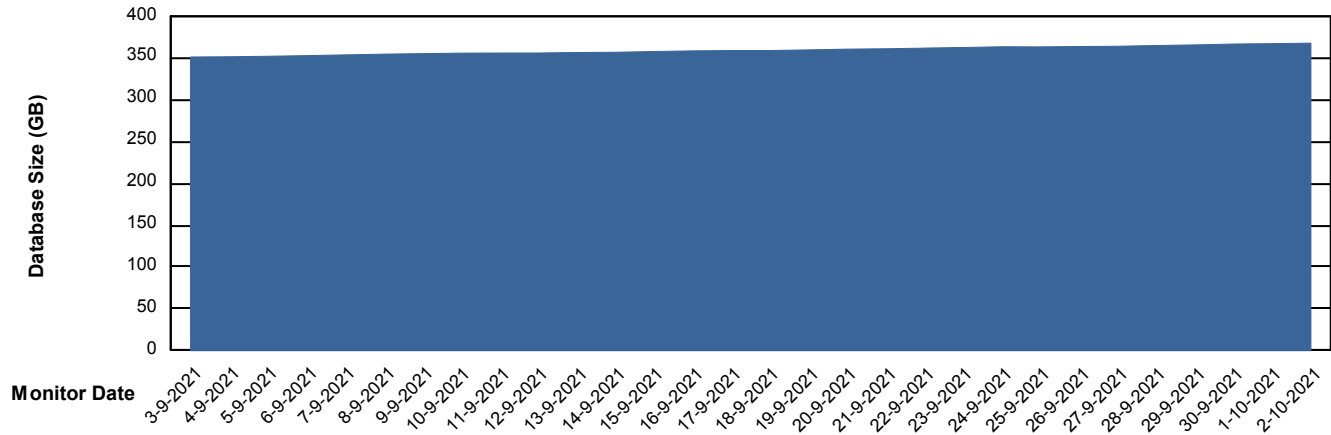

# Weekly SLA Customer Report

Customer BGG\_Production  
Database ID 58

DATABASE SIZE BGGDB\_BI

### Database growth over last month

DATABASE SIZE BGGDB\_Production

### Database growth over last month