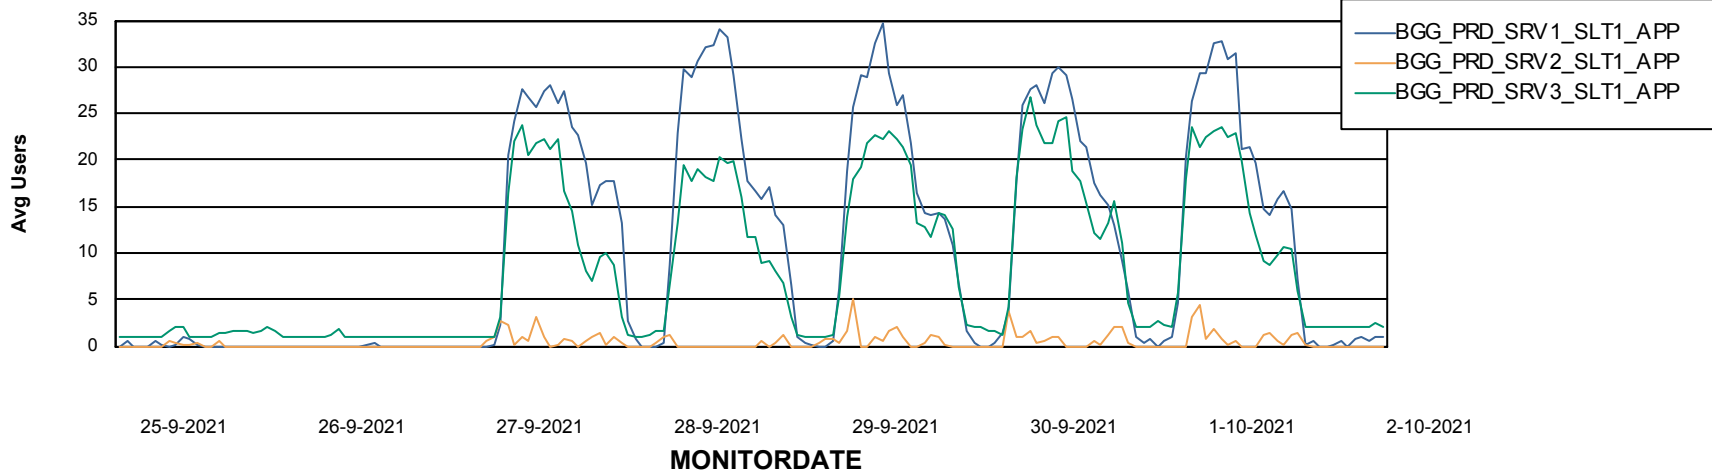

Avg users per day per ABS server