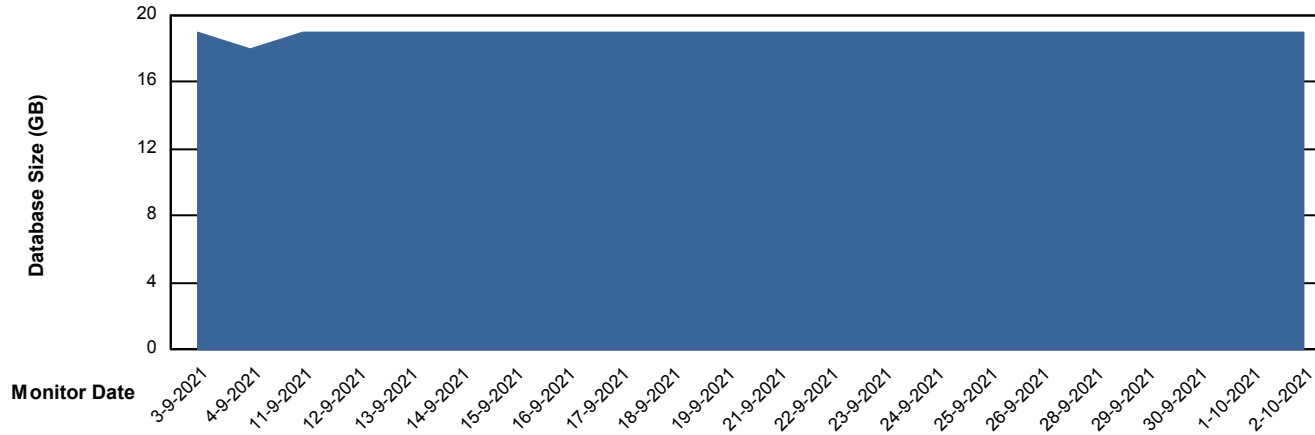

DATABASE SIZE BCMDB_ABS1 Production Database

Database growth over last month

Database Tablespace BCMDB_ABS1 Production Database

Date	Tablespace Name	Filesize (Gb)	Usedsize (Gb)	Percentage free
2-10-2021	ABSDATA	6	4	19
	INDX	11	9	20
1-10-2021	ABSDATA	6	4	19
	INDX	11	9	20
30-9-2021	ABSDATA	6	4	20
	INDX	11	9	20
29-9-2021	ABSDATA	6	4	20
	INDX	11	9	20
28-9-2021	ABSDATA	6	4	20
	INDX	11	9	20
26-9-2021	ABSDATA	6	4	20
	INDX	11	9	20