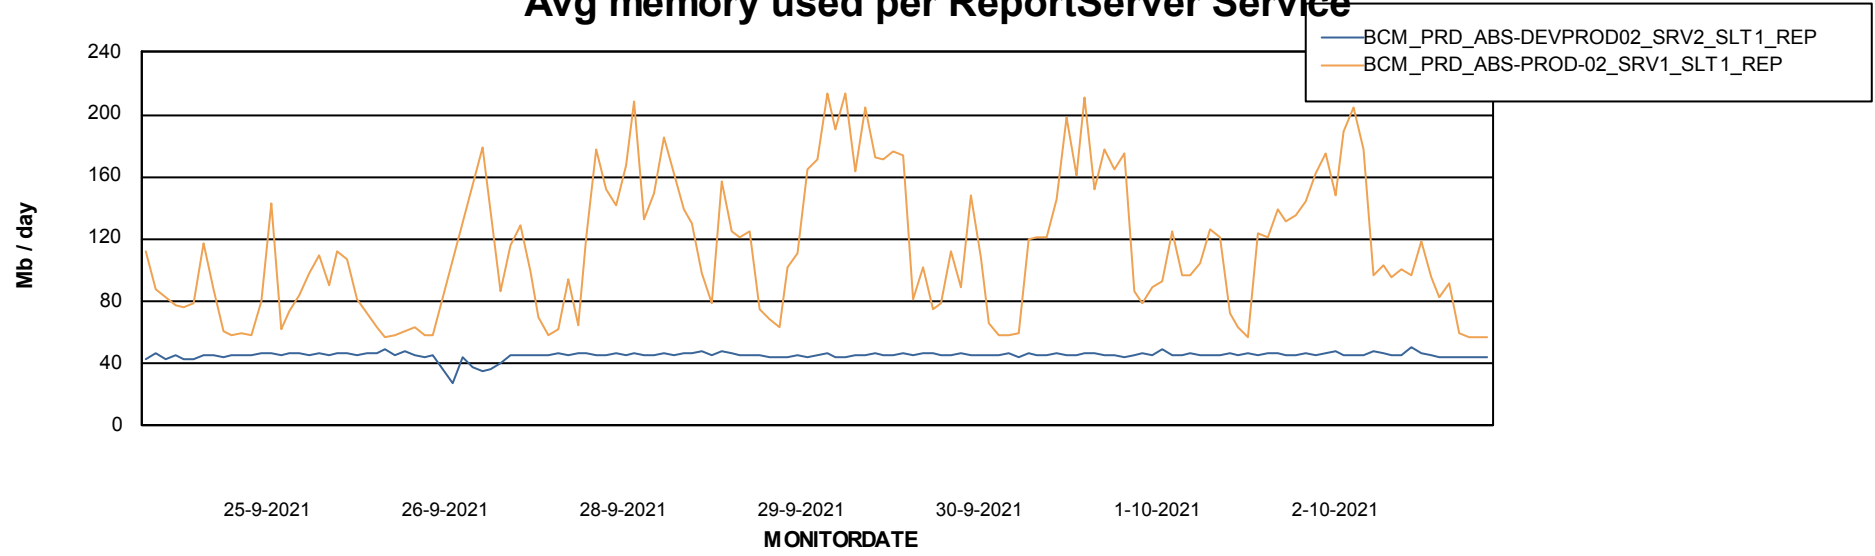

ABSSolute Application ReportServer Services

Avg memory used per ReportServer Service