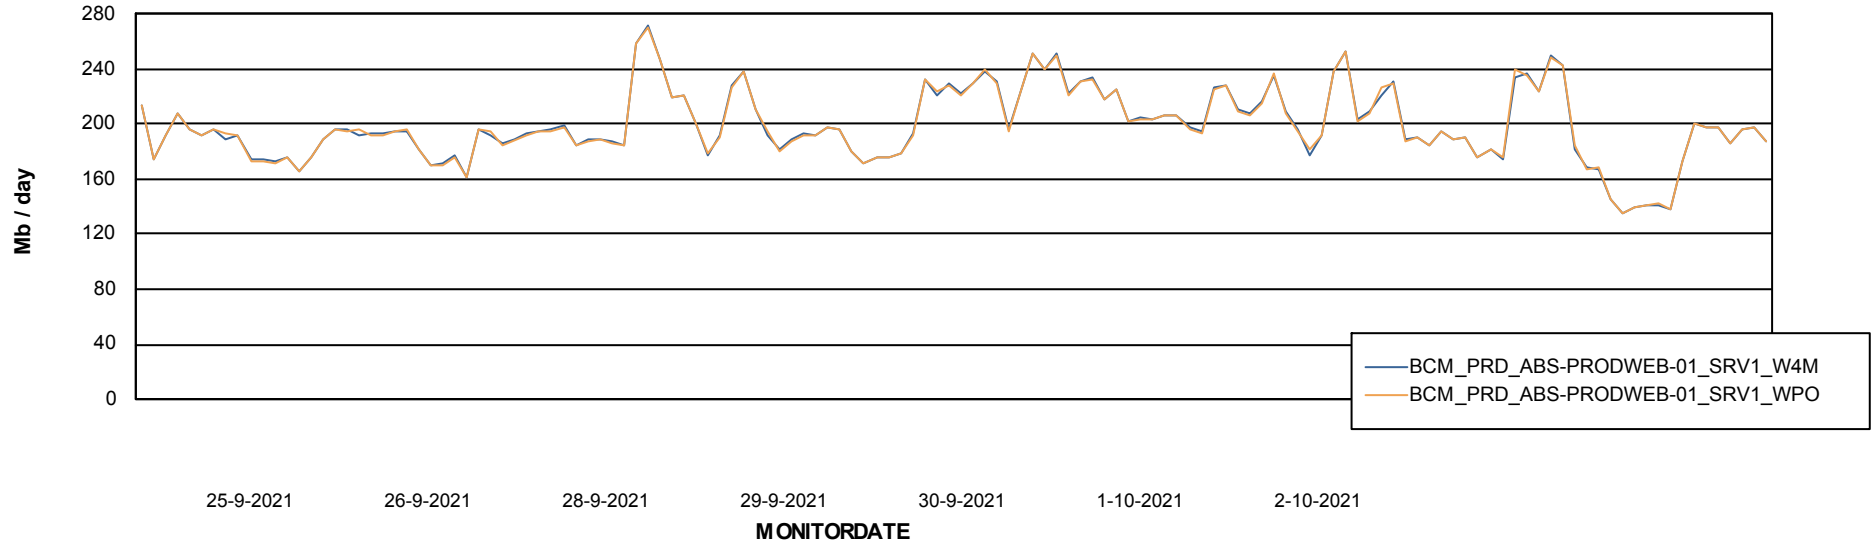

ABSSolute Application ReportServer Services

Avg memory used per ReportServer Service

Weekly SLA Customer Report

Customer BCM_Production
Database ID 81

ABSSolute Web Component Services

Avg memory used per ABS Web component