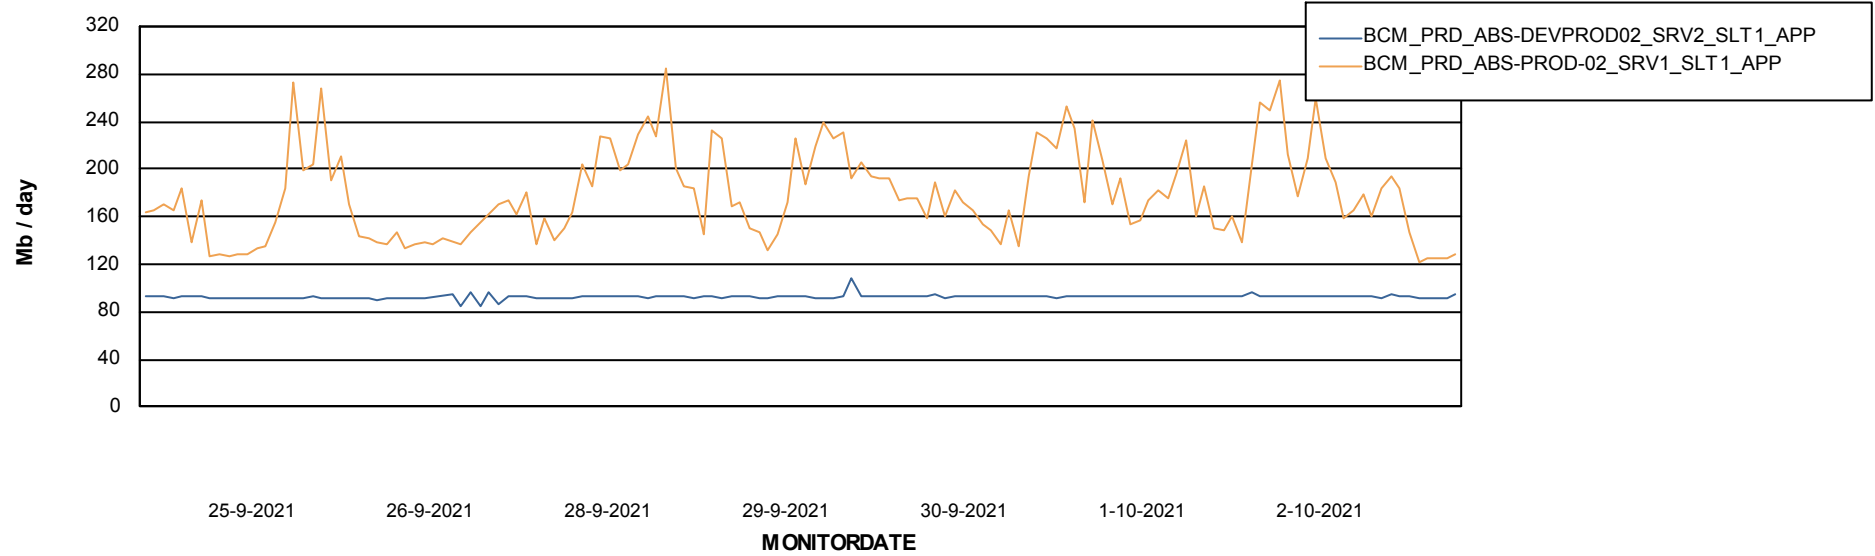

ABSSolute Application Server Services

Avg memory used per ABS Server Service