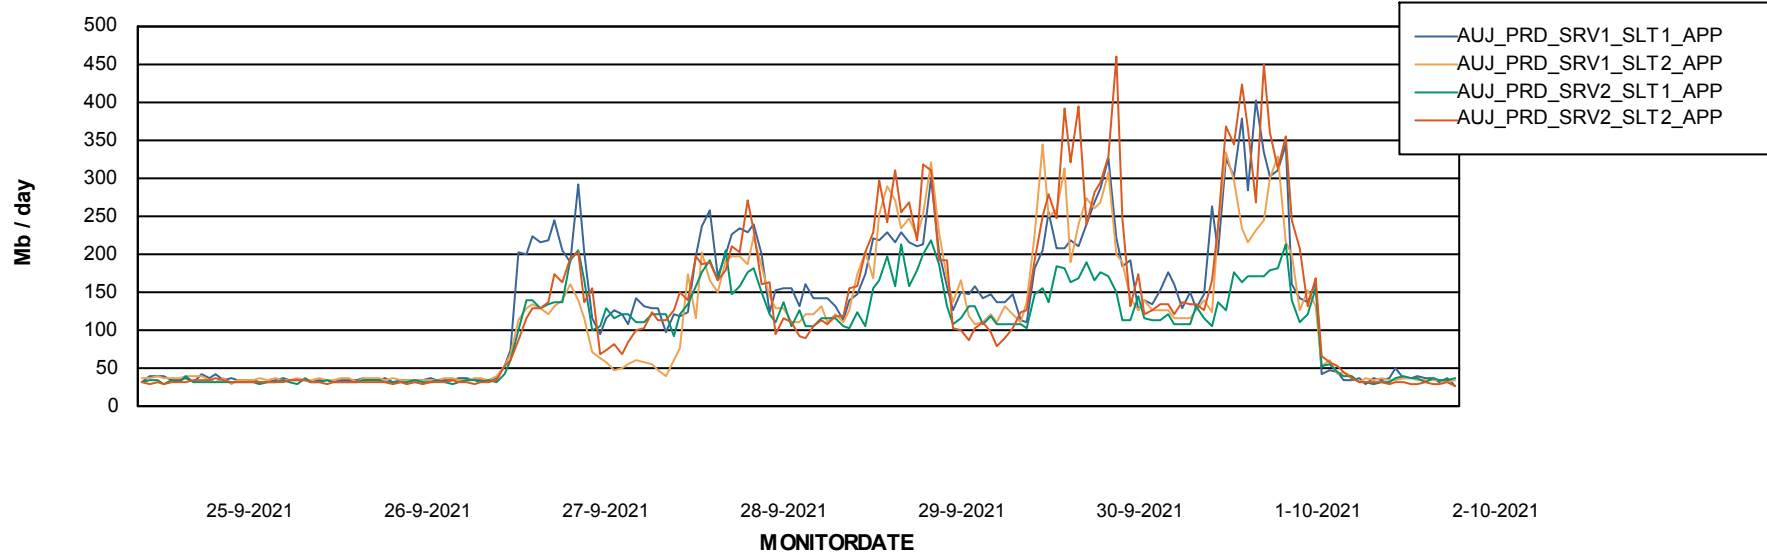

ABSSolute Application Server Services

Avg memory used per ABS Server Service