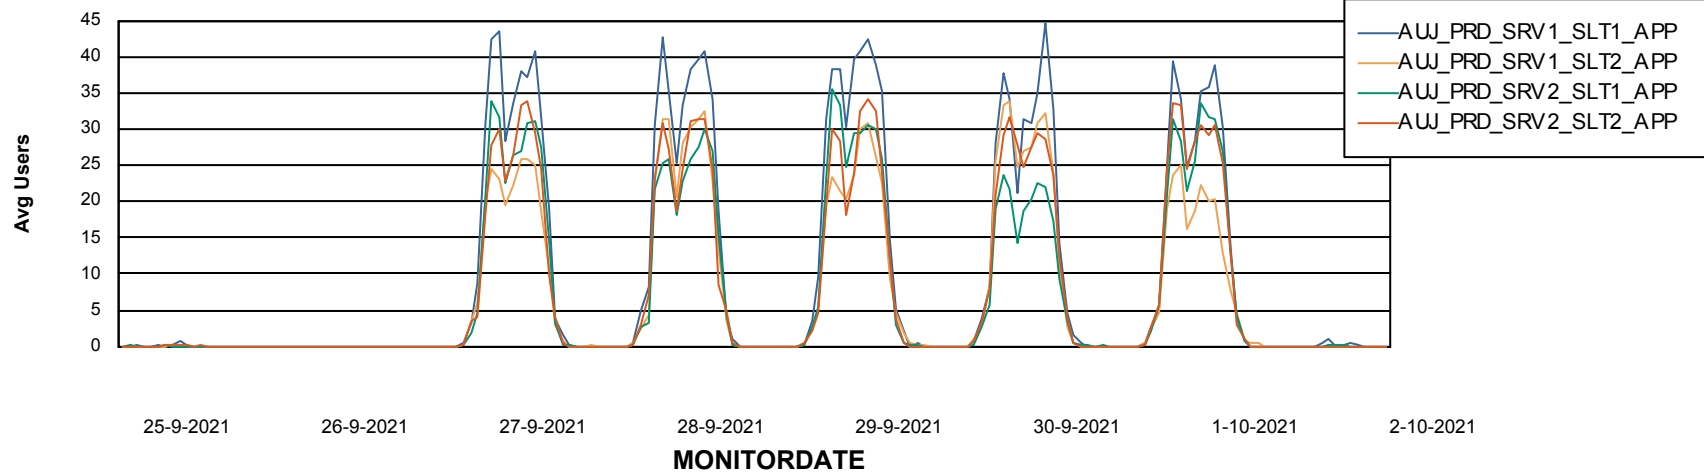

Avg users per day per ABS server