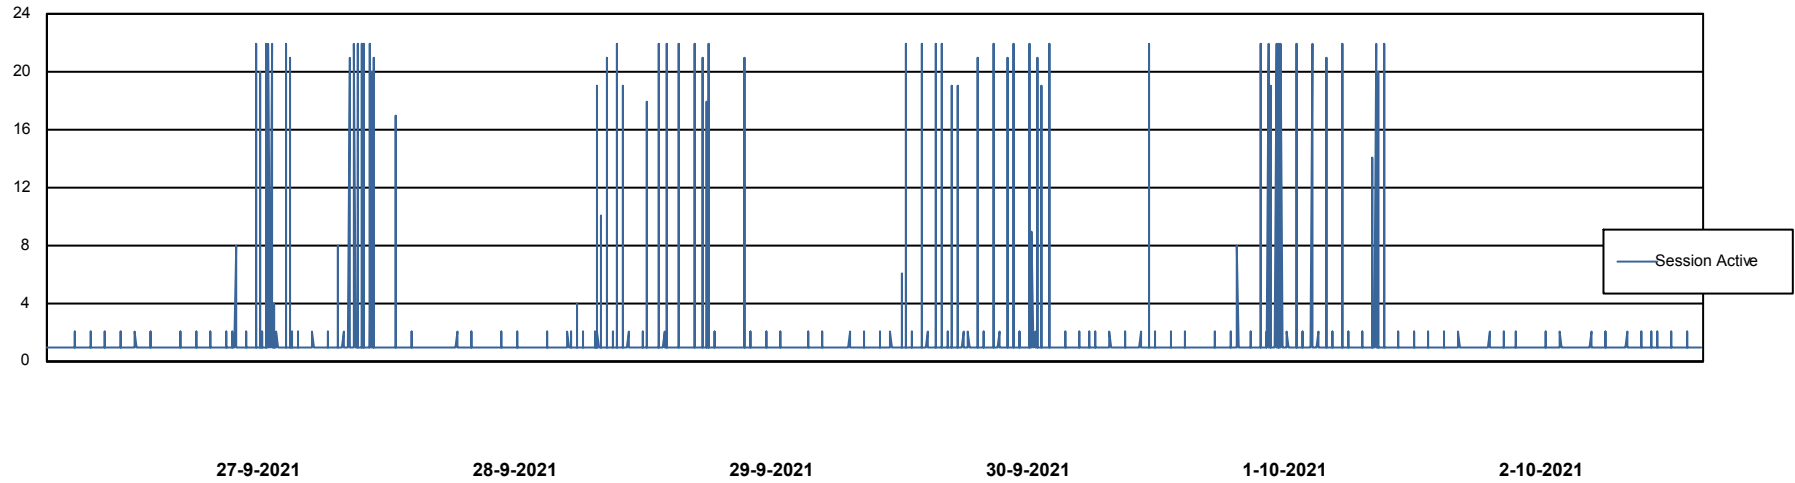

Database Performance AUJ_DB6_Standby2