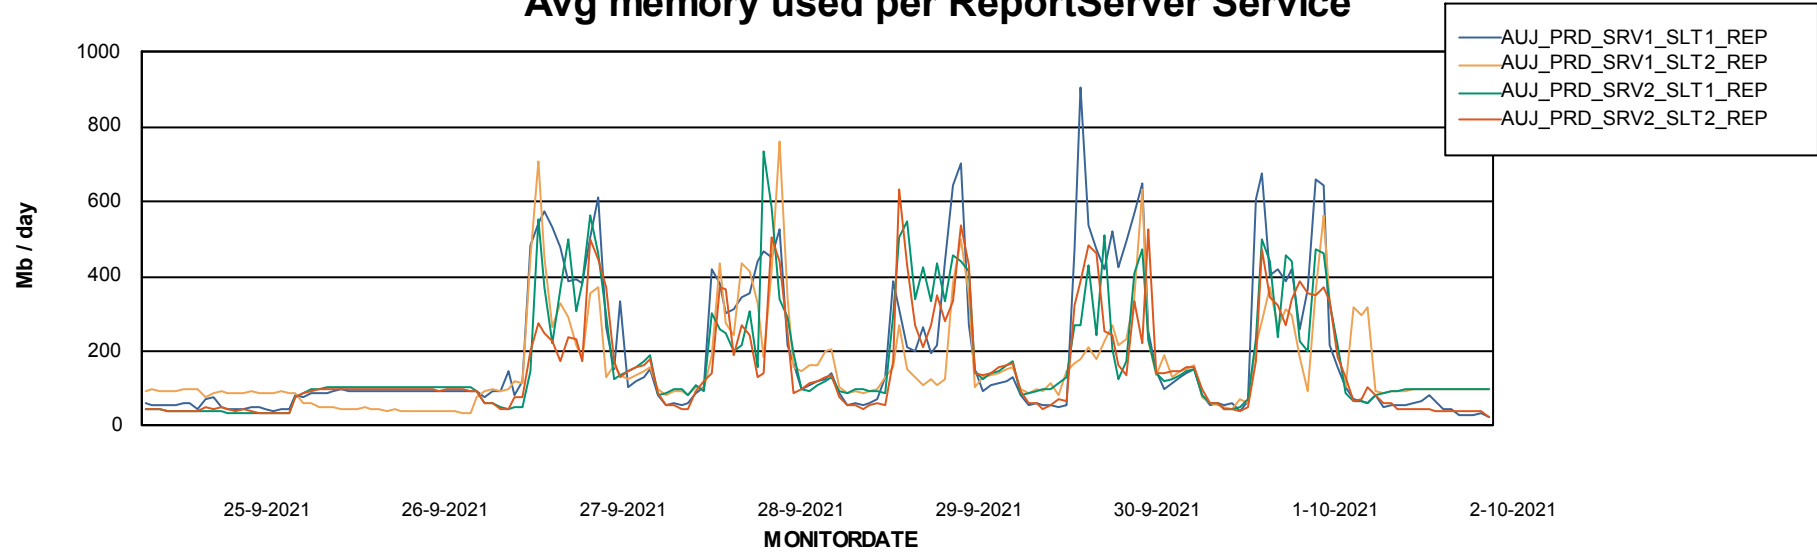

Avg memory used per ABS Server Service

Avg users per day per ABS server

Weekly SLA Customer Report

Customer AUJ_Production
Database ID 41

ABSSolute Application ReportServer Services

Avg memory used per ReportServer Service