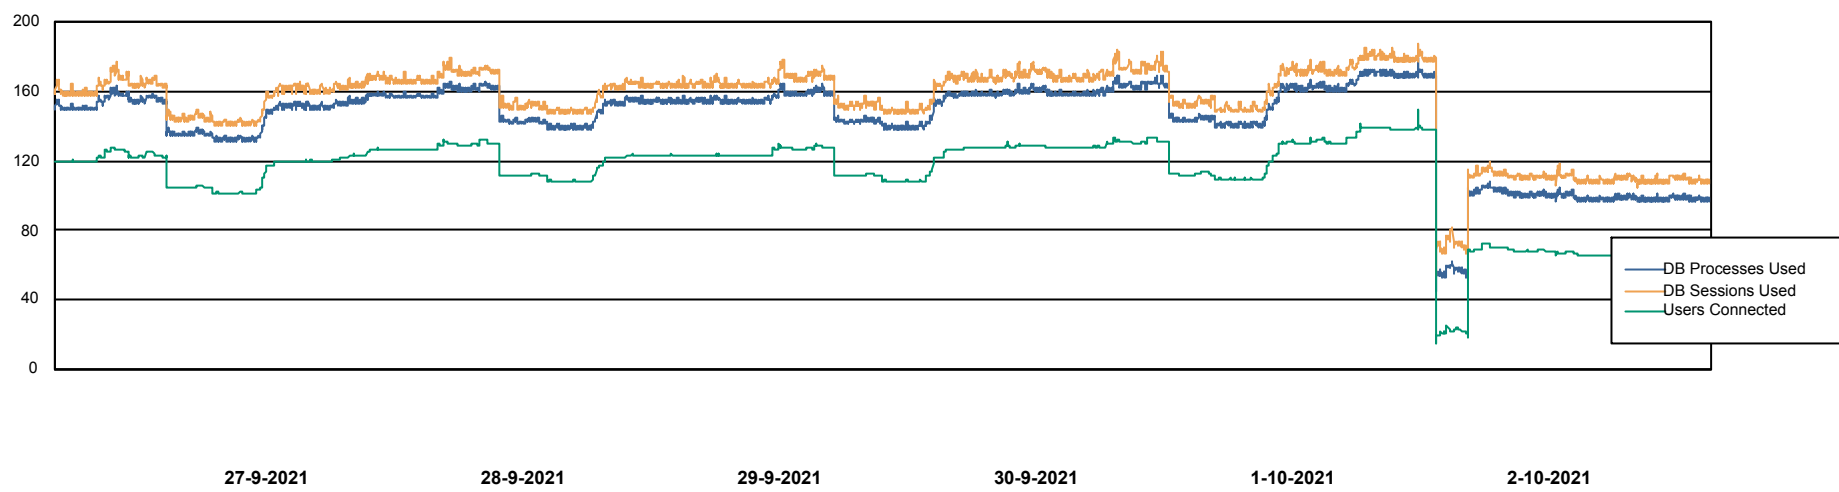

Weekly SLA Customer Report

Customer AUJ_Production
Database ID 41

Harddisk Usage AUJ_PRD_ORACLE_BI1

	Free disk space on / (%)	Total disk space on / (Gb)	Used disk space on / (Gb)
2-10-2021	17	526	416
1-10-2021	13	526	433
30-9-2021	16	526	421
29-9-2021	16	526	421
28-9-2021	16	526	421
27-9-2021	16	526	421
26-9-2021	15	526	423

Weekly SLA Customer Report

Customer AUJ_Production
Database ID 41

Database Performance AUJ_DB4_Primary

Weekly SLA Customer Report

Customer AUJ_Production
Database ID 41

Database Performance AUJ_DB5_Standby