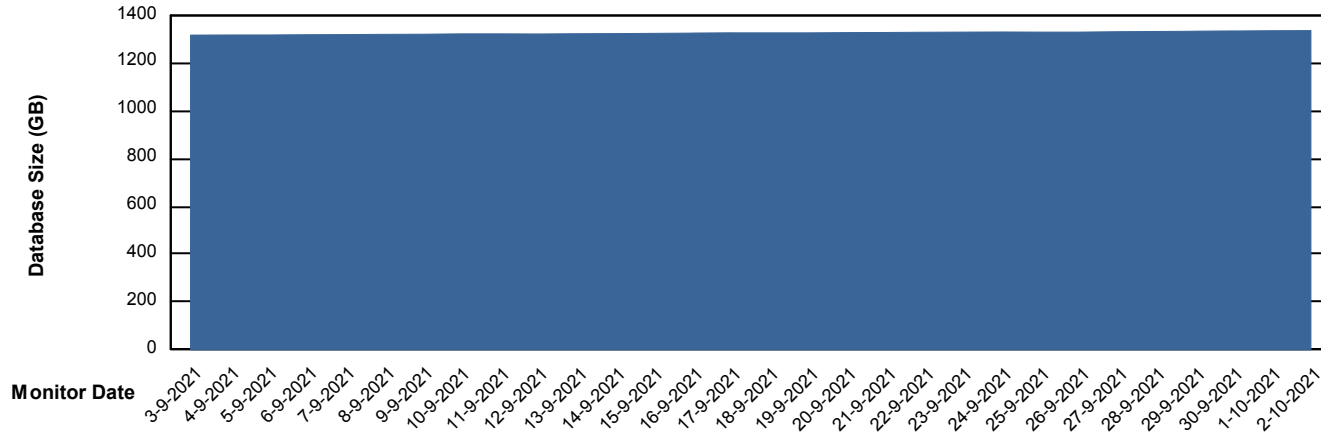

Customer AUJ_Production
Database ID 41

Database Performance AUJDB_BI_TS1

Weekly SLA Customer Report

Customer AUJ_Production
Database ID 41

DATABASE SIZE AUJ_DB4_Primary

Database growth over last month

DATABASE SIZE AUJDB_BI

Database growth over last month

Weekly SLA Customer Report

Customer AUJ_Production
Database ID 41

DATABASE SIZE AUJDB_BI_TS1

Database growth over last month

Weekly SLA Customer Report

Customer AUJ_Production
Database ID 41