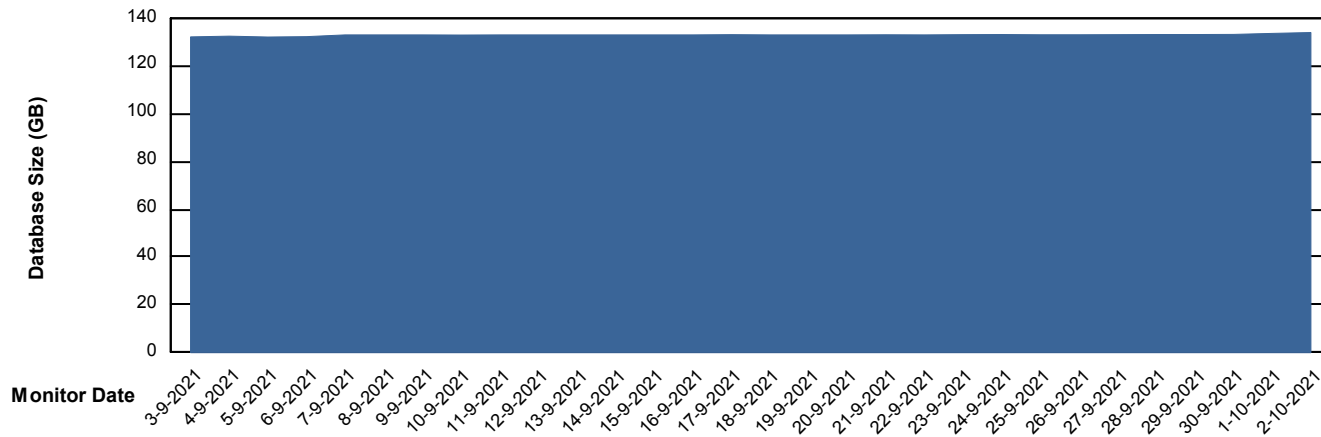

Customer AUJ_Production
Database ID 41

Database Performance AUJDB_BI_TS1

Weekly SLA Customer Report

Customer AUJ_Production
Database ID 41

DATABASE SIZE AUJ_DB4_Primary

Database growth over last month

DATABASE SIZE AUJDB_BI

Database growth over last month

Weekly SLA Customer Report

Customer AUJ_Production
Database ID 41

DATABASE SIZE AUJDB_BI_TS1

Database growth over last month

Weekly SLA Customer Report

Customer AUJ_Production
Database ID 41