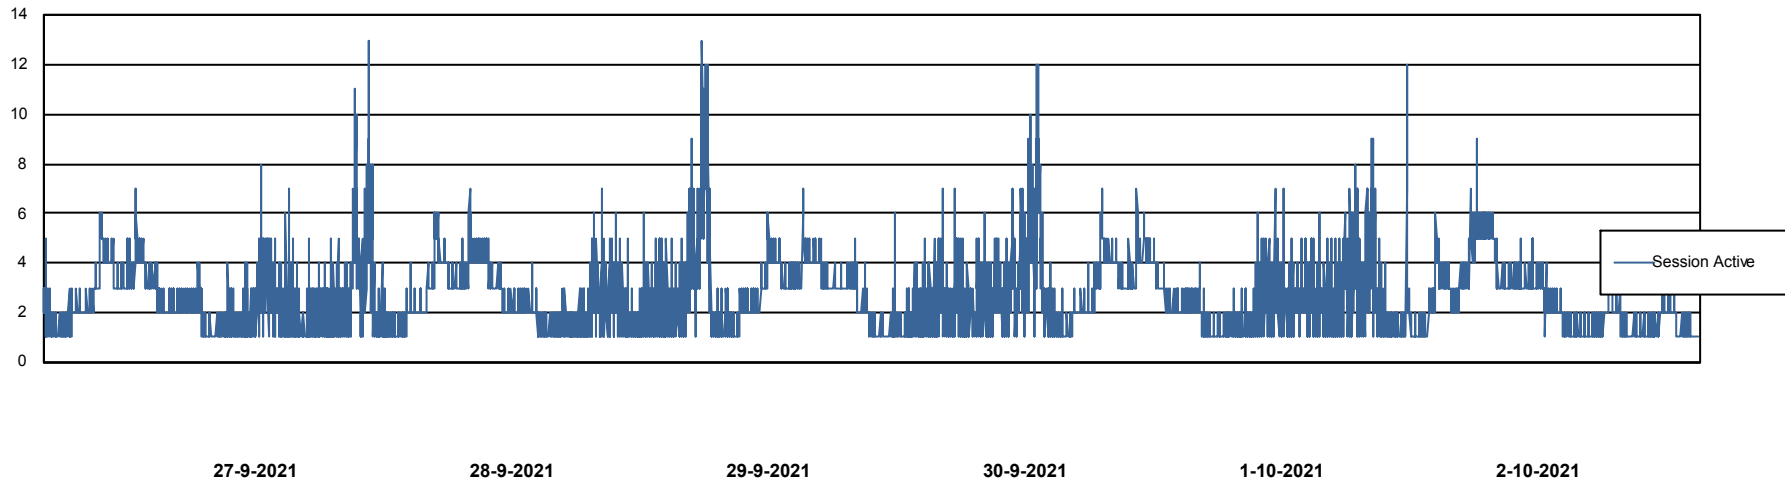

Weekly SLA Customer Report

Customer AUJ_Production
Database ID 41

Harddisk Usage AUJ_PRD_ORACLE_BI1

	Free disk space on / (%)	Total disk space on / (Gb)	Used disk space on / (Gb)
2-10-2021	17	526	416
1-10-2021	13	526	433
30-9-2021	16	526	421
29-9-2021	16	526	421
28-9-2021	16	526	421
27-9-2021	16	526	421
26-9-2021	15	526	423

Weekly SLA Customer Report

Customer AUJ_Production
Database ID 41

Database Performance AUJ_DB4_Primary

Weekly SLA Customer Report

Customer AUJ_Production
Database ID 41

Database Performance AUJ_DB5_Standby