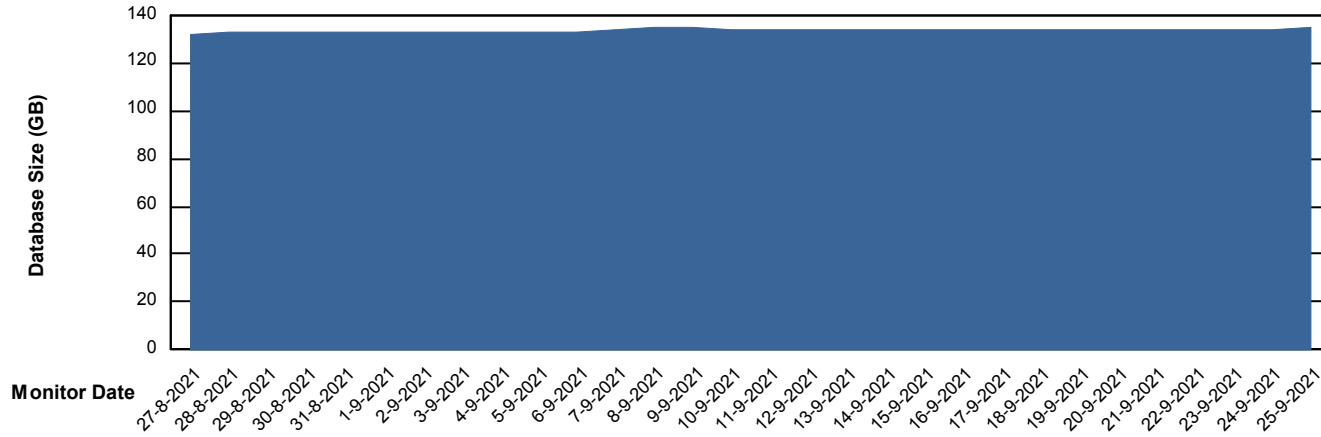

DB Processes Max 300

Weekly SLA Customer Report

Customer VOS_Production
Database ID 68

Database Performance VOSDB_Standby

DB Processes Max 500

Weekly SLA Customer Report

Customer VOS_Production
Database ID 68

DATABASE SIZE VOSDB_BI

Database growth over last month

DATABASE SIZE VOSDB_Production

Database growth over last month

Weekly SLA Customer Report

Customer VOS_Production
 Database ID 68

Database Tablespace VOSDB_BI