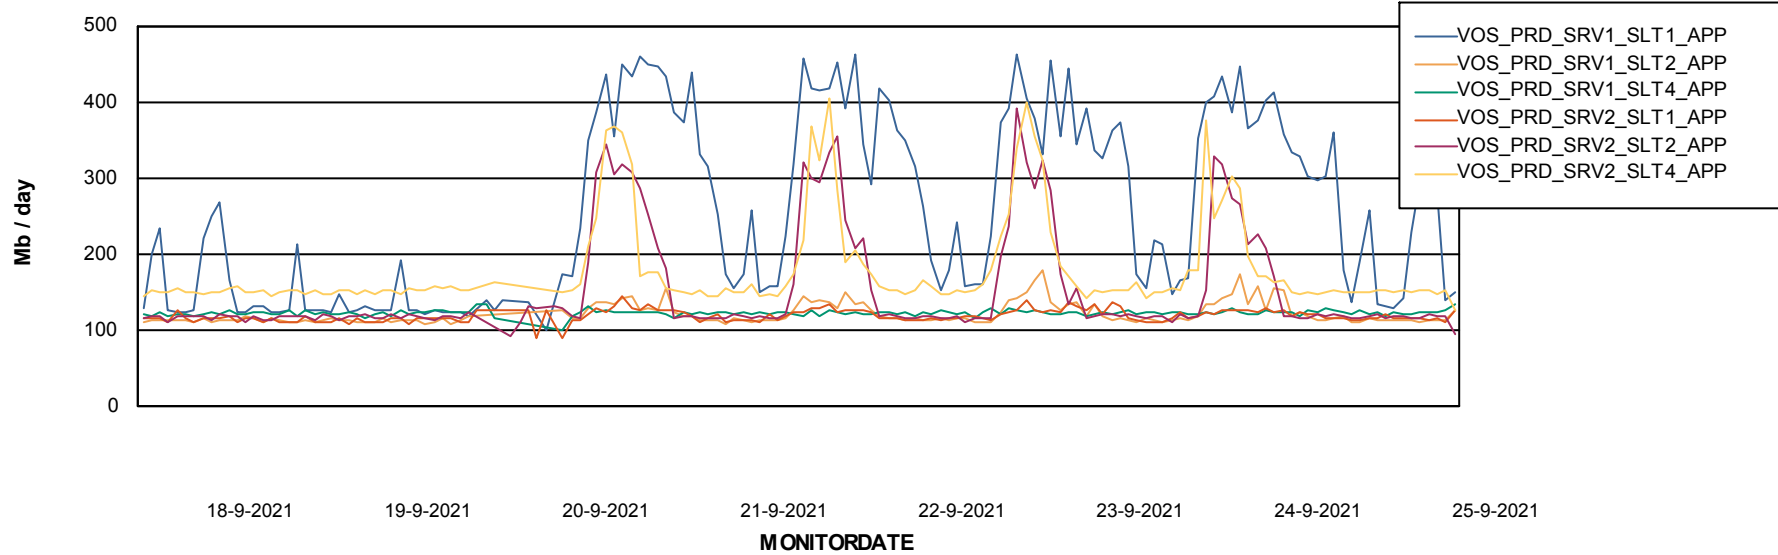

ABSSolute Application Server Services

Avg memory used per ABS Server Service