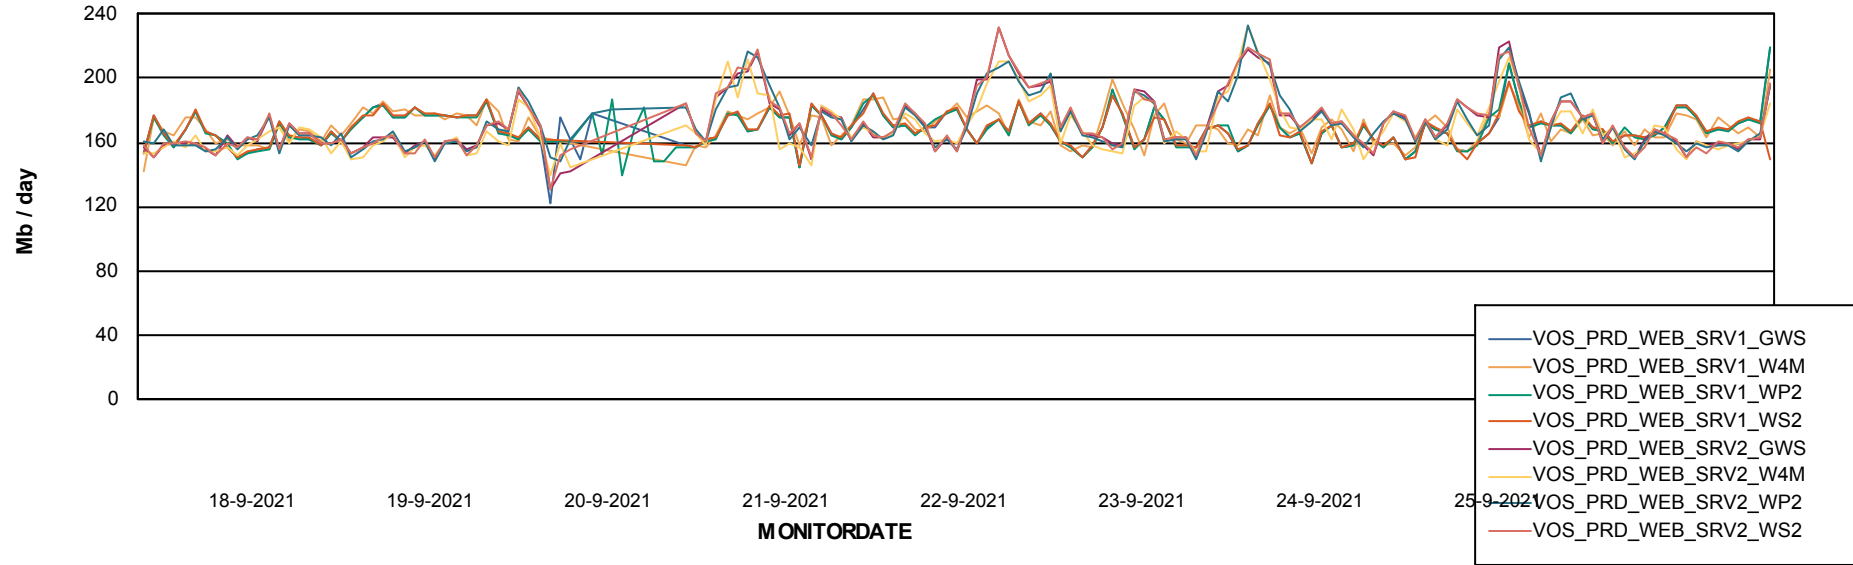

ABSSolute Application ReportServer Services

Avg memory used per ReportServer Service

Weekly SLA Customer Report

Customer VOS_Production
Database ID 68

ABSolute Web Component Services

Avg memory used per ABS Web component