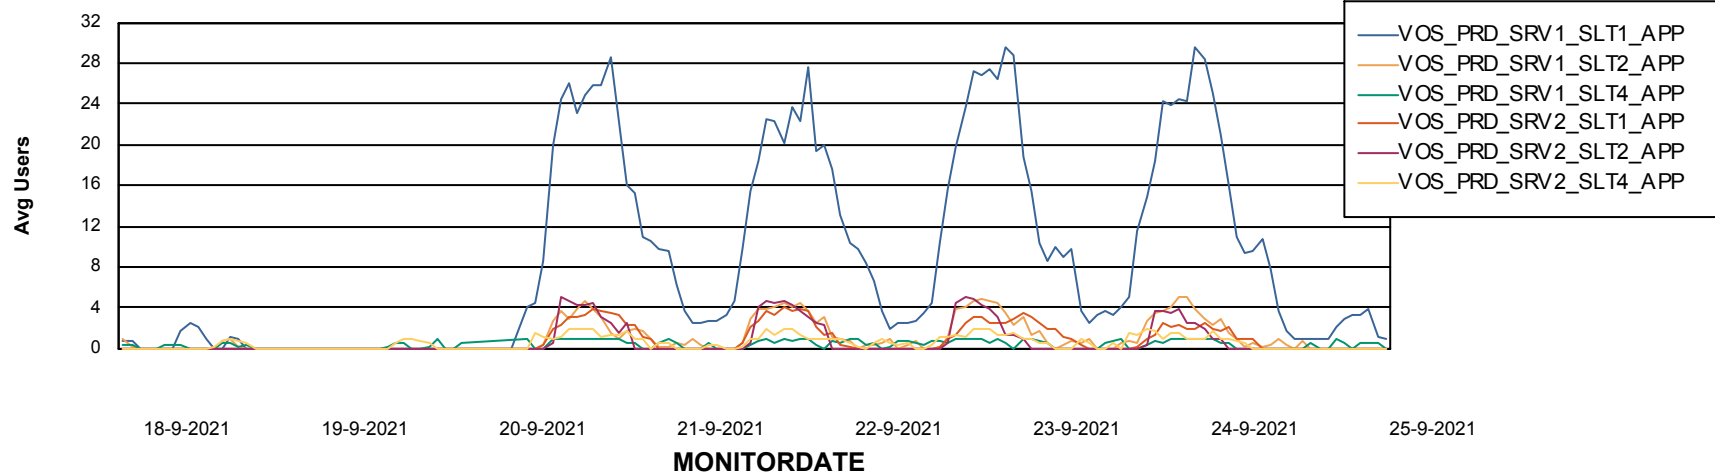

Weekly SLA Customer Report

Customer VOS_Production
Database ID 68

ABSSolute Application Server Services

Avg memory used per ABS Server Service

Avg users per day per ABS server

Weekly SLA Customer Report

Customer VOS_Production
Database ID 68