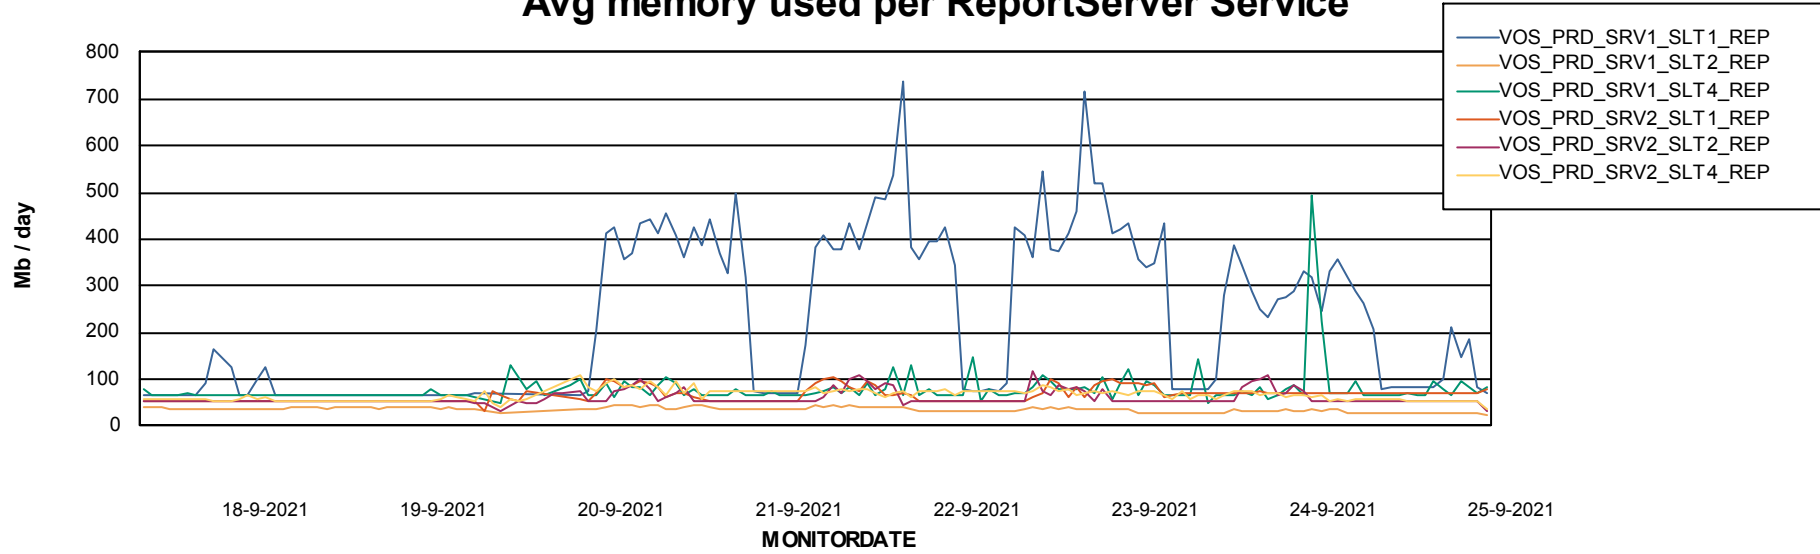

ABSSolute Application ReportServer Services

Avg memory used per ReportServer Service