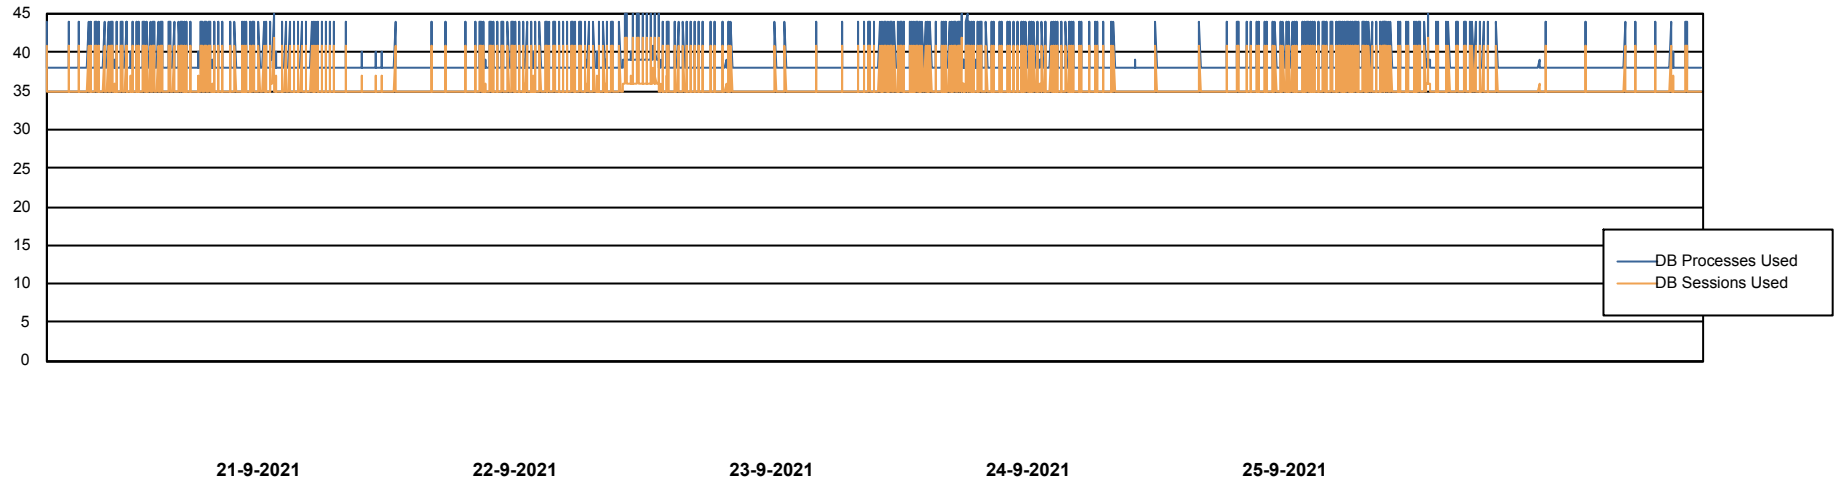

DB Processes Max 300

Weekly SLA Customer Report

Customer VOS_Production
Database ID 68

Database Performance VOSDB_Standby

DB Processes Max 500

Weekly SLA Customer Report

Customer VOS_Production
Database ID 68