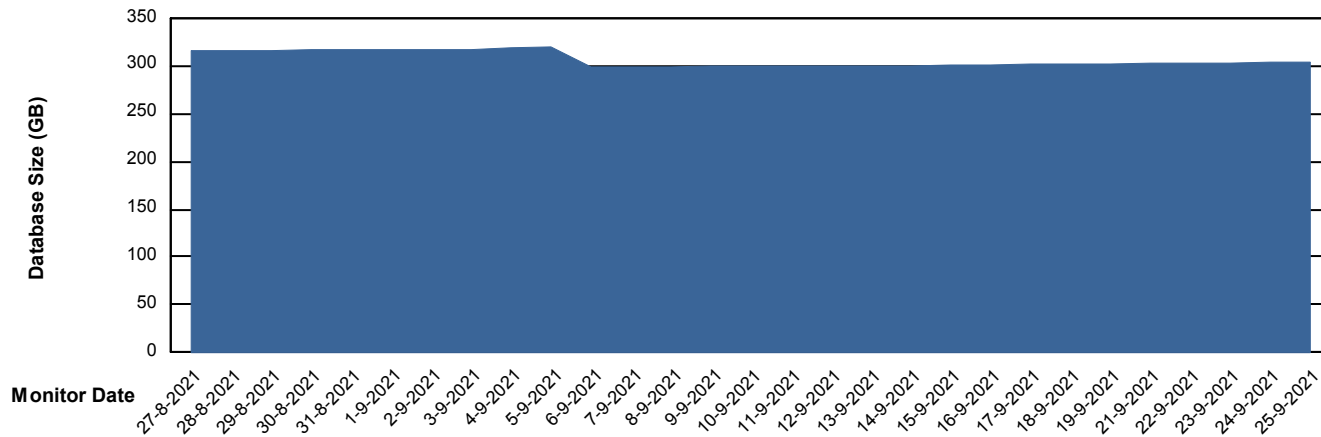

DB Processes Max 300

Weekly SLA Customer Report

Customer VOS_Production
Database ID 68

Database Performance VOSDB_Standby

DB Processes Max 500

Weekly SLA Customer Report

Customer VOS_Production
Database ID 68

DATABASE SIZE VOSDB_BI

Database growth over last month

DATABASE SIZE VOSDB_Production

Database growth over last month

Weekly SLA Customer Report

Customer VOS_Production
 Database ID 68

Database Tablespace VOSDB_BI