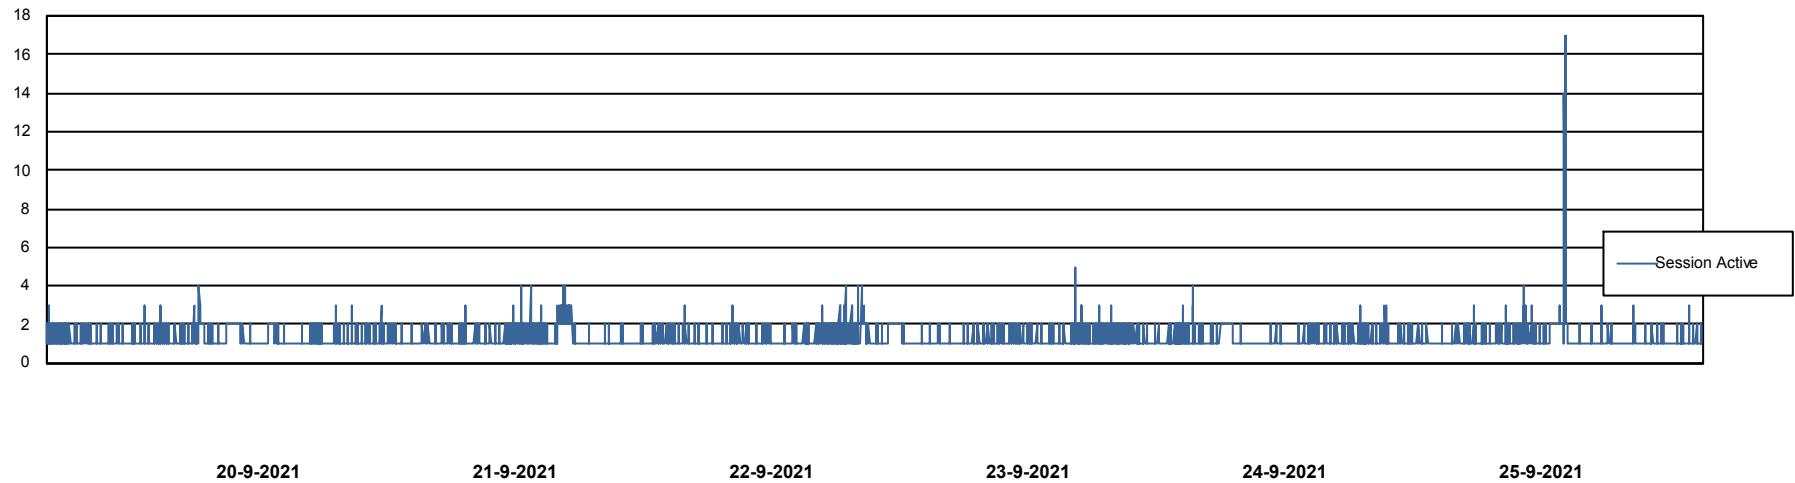

Weekly SLA Customer Report

Customer STK_Production
Database ID 82

Harddisk Usage STK_STAABSDB2 Standby DB Server

	Free disk space on c: (%)	Total disk space on c: (Gb)	Free disk space on d: (%)	Total disk space on d: (Gb)	Free disk space on e: (%)	Total disk space on e: (Gb)
25-9-2021	70	99	40	350	23	1,000
24-9-2021	70	99	40	350	23	1,000
23-9-2021	70	99	41	350	23	1,000
22-9-2021	70	99	40	350	23	1,000
21-9-2021	70	99	40	350	23	1,000
20-9-2021	70	99	40	350	23	1,000
19-9-2021	70	99	37	350	23	1,000

Weekly SLA Customer Report

Customer STK_Production
Database ID 82

Database Performance STKDB_ABS1 Production Database

DB Processes Max 500
DB Sessions Max 776

Weekly SLA Customer Report

Customer STK_Production
Database ID 82