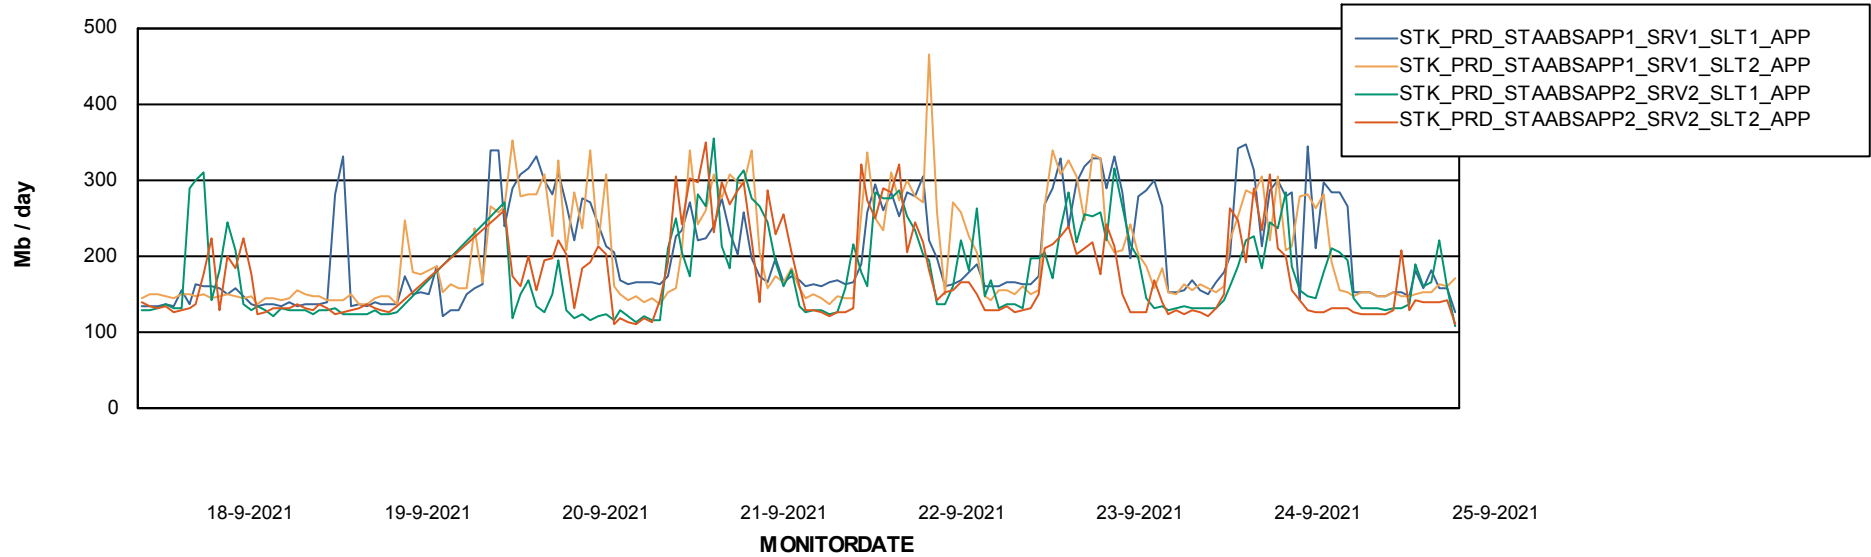

ABSSolute Application Server Services

Avg memory used per ABS Server Service