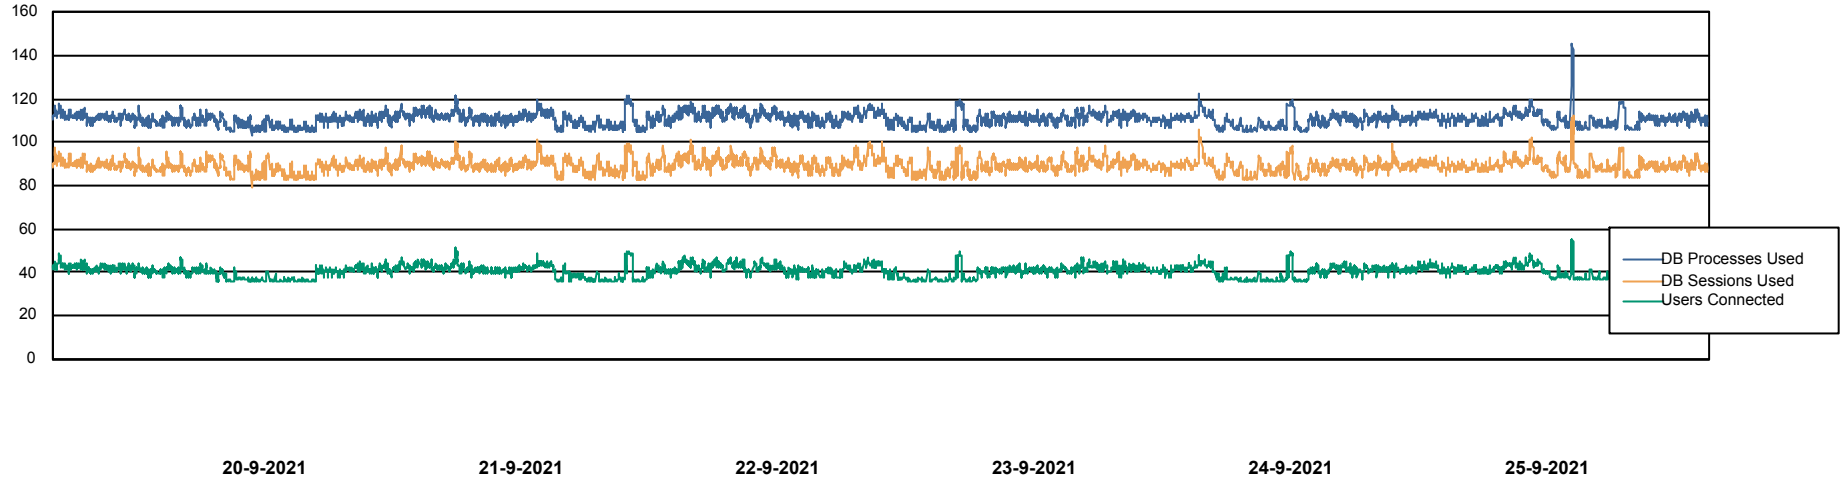

Database Performance STKDB_ABS1 Production Database

DB Processes Max 500
DB Sessions Max 776