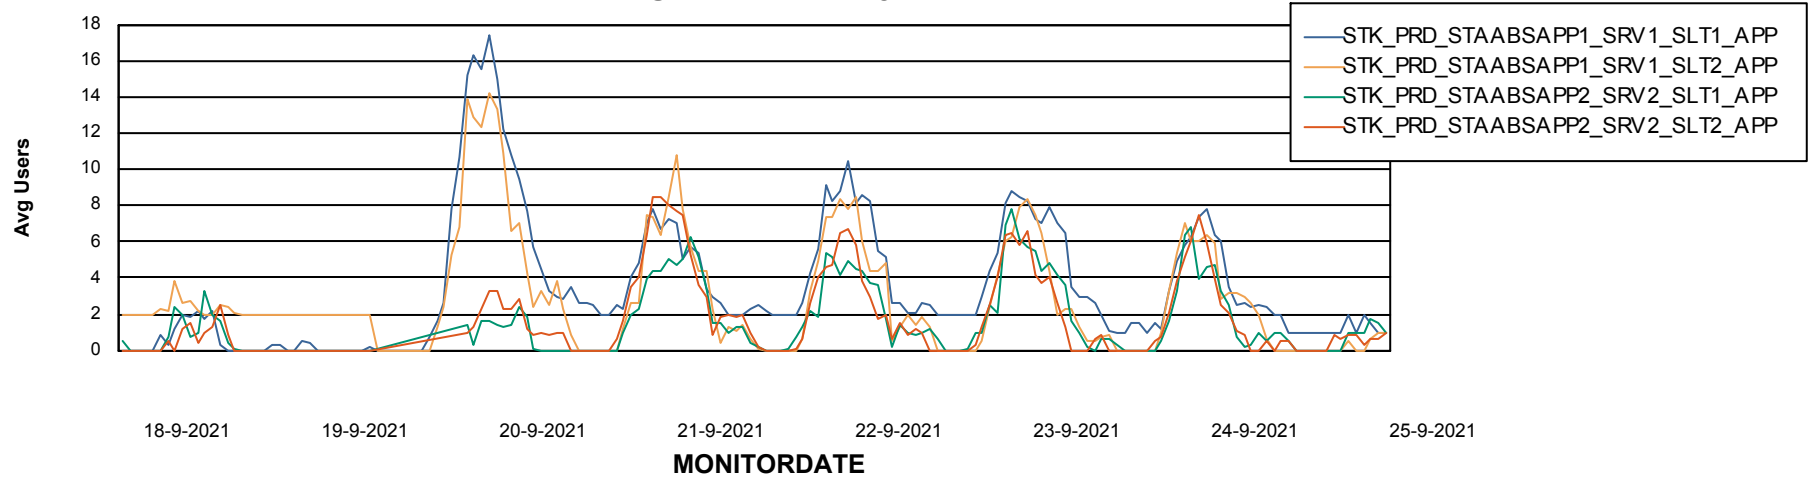

Avg users per day per ABS server