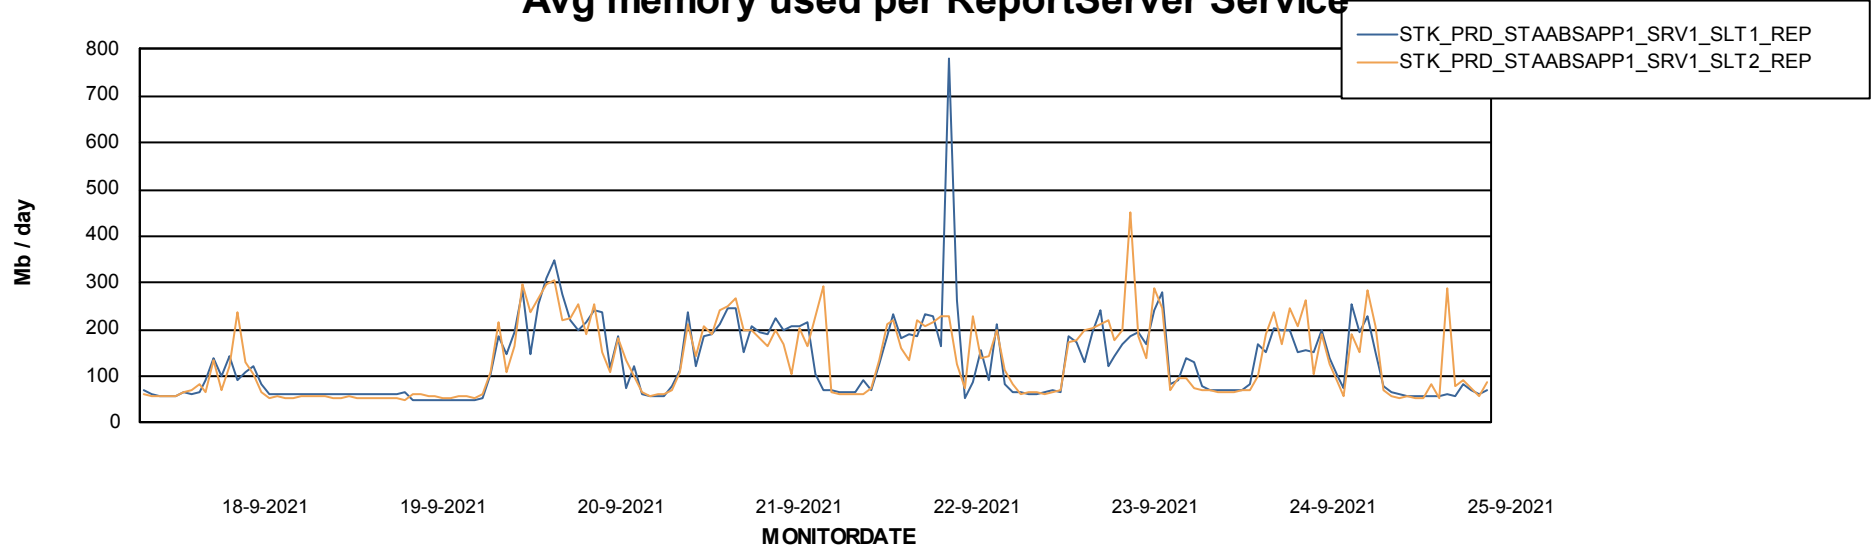

Avg memory used per ABS Server Service

Avg users per day per ABS server

Weekly SLA Customer Report

Customer STK_Production
 Database ID 82

ABSSolute Application ReportServer Services

Avg memory used per ReportServer Service