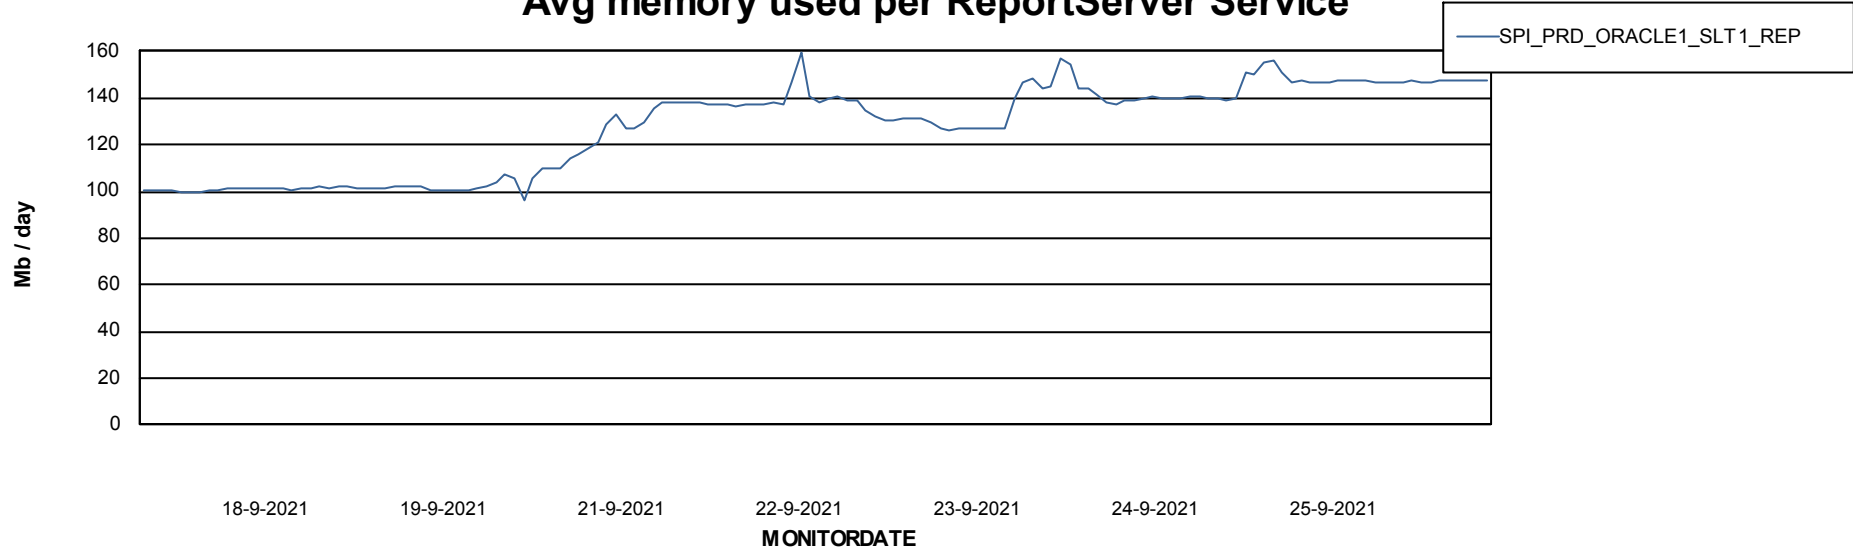

ABSSolute Application ReportServer Services

Avg memory used per ReportServer Service