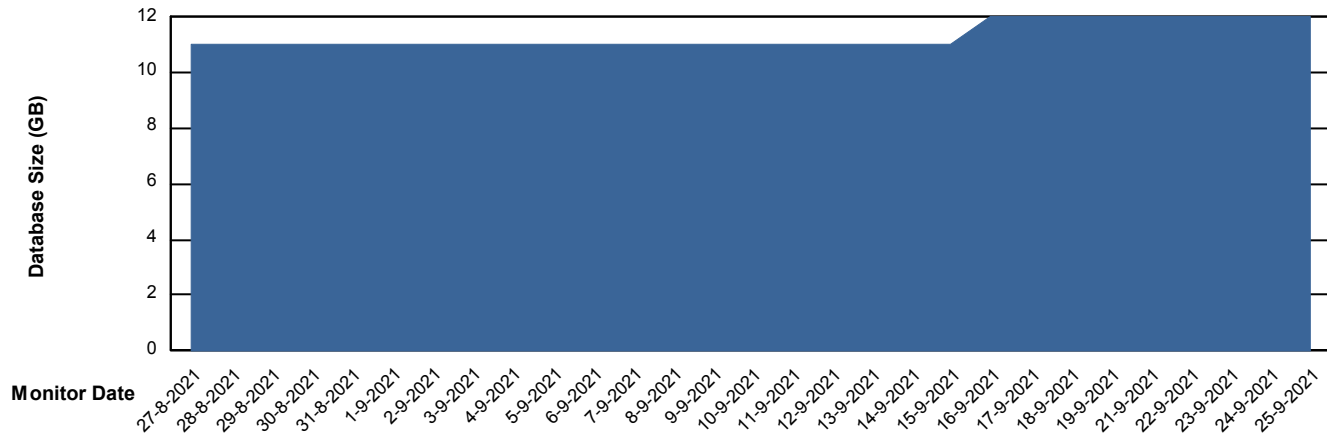

Weekly SLA Customer Report

Customer SPI_Production
Database ID 49

Database Performance SPIDB_Production

Weekly SLA Customer Report

Customer SPI_Production
Database ID 49

Database Performance SPIDB_Standby

DATABASE SIZE SPIDB_Production

Database growth over last month

Weekly SLA Customer Report

Customer SPI_Production
Database ID 49

Database Tablespace		SPIDB_Production		
Date	Tablespace Name	Filesize (Gb)	Usedsize (Gb)	Percentage free
25-9-2021	ABSDATA	5	2	54
	INDX	8	4	54
24-9-2021	ABSDATA	5	2	54
	INDX	8	4	54
23-9-2021	ABSDATA	5	2	54
	INDX	8	4	54
22-9-2021	ABSDATA	5	2	54
	INDX	8	4	54
21-9-2021	ABSDATA	5	2	54
	INDX	8	4	54
19-9-2021	ABSDATA	5	2	54
	INDX	8	4	54