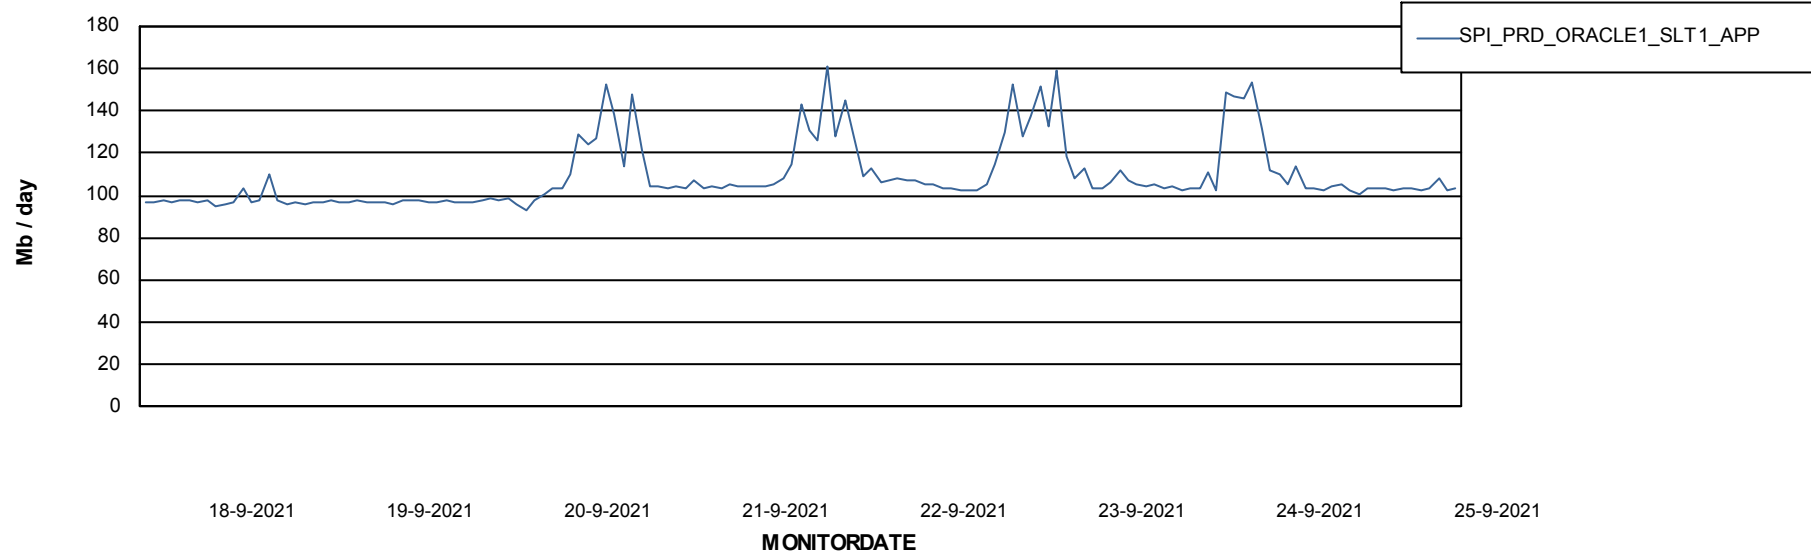

ABSSolute Application Server Services

Avg memory used per ABS Server Service