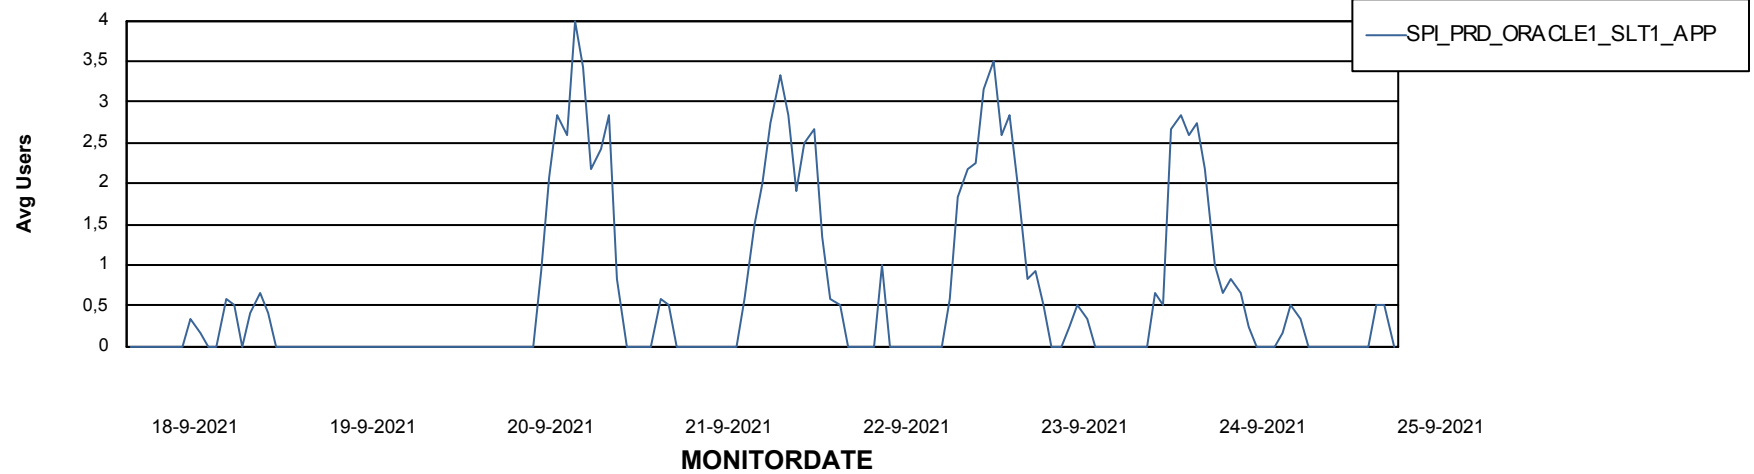

Weekly SLA Customer Report

Customer SPI_Production
Database ID 49

ABSSolute Application Server Services

Avg memory used per ABS Server Service

Avg users per day per ABS server

Weekly SLA Customer Report

Customer SPI_Production
Database ID 49