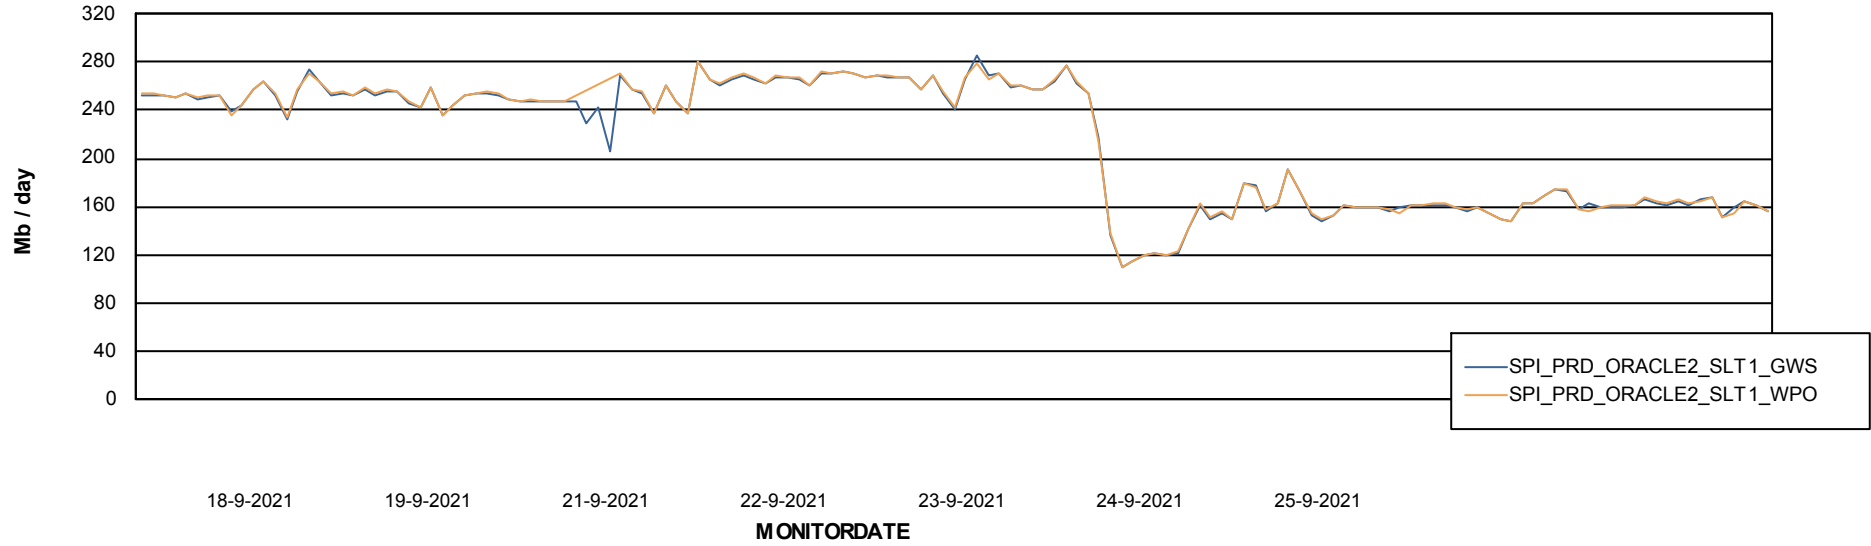

ABSSolute Application ReportServer Services

Avg memory used per ReportServer Service

Weekly SLA Customer Report

Customer SPI_Production
Database ID 49

ABSSolute Web Component Services

Avg memory used per ABS Web component