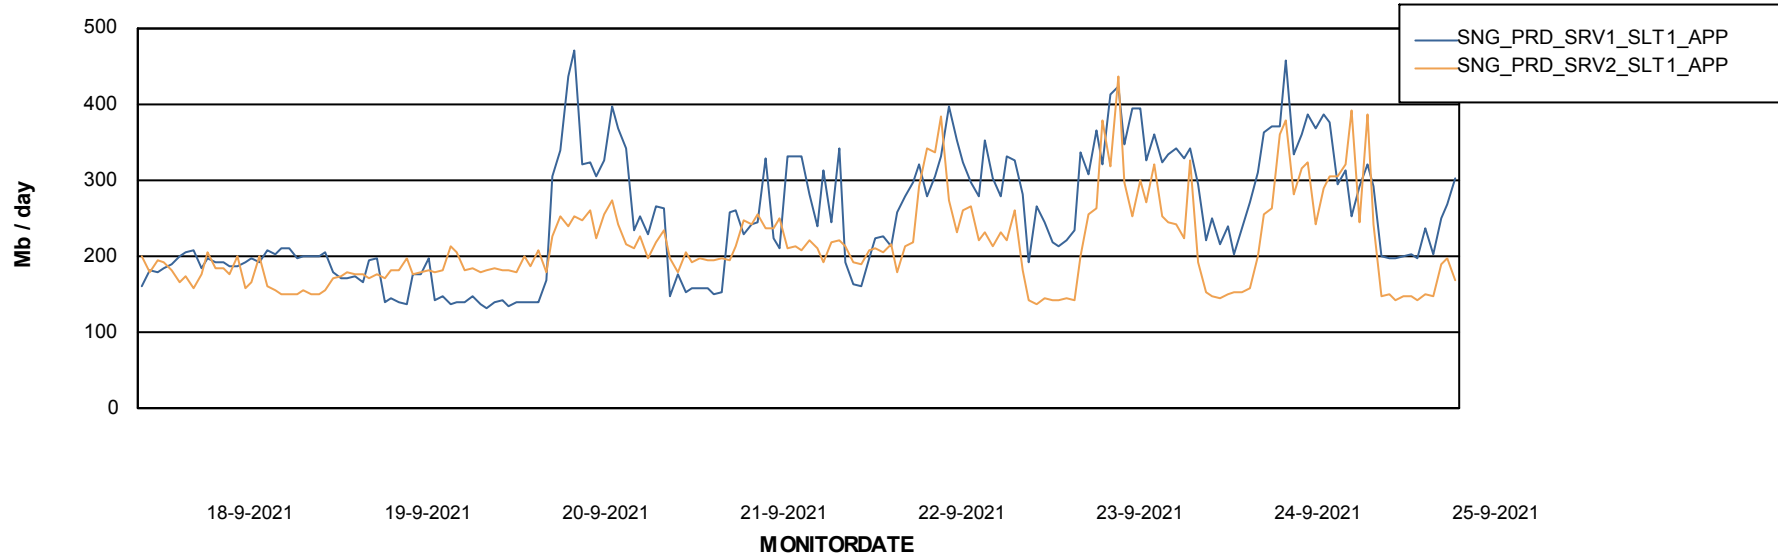

Weekly SLA Customer Report

Customer SNG_Production
Database ID 70

Database Performance SNGDB_Production

20-9-2021 21-9-2021 22-9-2021 23-9-2021 24-9-2021 25-9-2021

20-9-2021 21-9-2021 22-9-2021 23-9-2021 24-9-2021 25-9-2021

Weekly SLA Customer Report

Customer SNG_Production
 Database ID 70

DATABASE SIZE SNGDB_Production

Database growth over last month

Database Tablespace SNGDB_Production

Date	Tablespace Name	Filesize (Gb)	Usedsize (Gb)	Percentage free
25-9-2021	ABSDATA	36	29	19
	INDX	99	75	24
24-9-2021	ABSDATA	36	29	19
	INDX	99	75	24
23-9-2021	ABSDATA	36	29	19
	INDX	99	75	24
22-9-2021	ABSDATA	36	29	19
	INDX	99	75	24
21-9-2021	ABSDATA	36	29	19
	INDX	99	75	24
20-9-2021	ABSDATA	36	29	19
	INDX	99	75	24
19-9-2021	ABSDATA	36	29	19
	INDX	99	75	24

Weekly SLA Customer Report

Customer SNG_Production
Database ID 70

ABSolute Application Server Services

Avg memory used per ABS Server Service

Avg users per day per ABS server

Weekly SLA Customer Report

Customer SNG_Production
Database ID 70