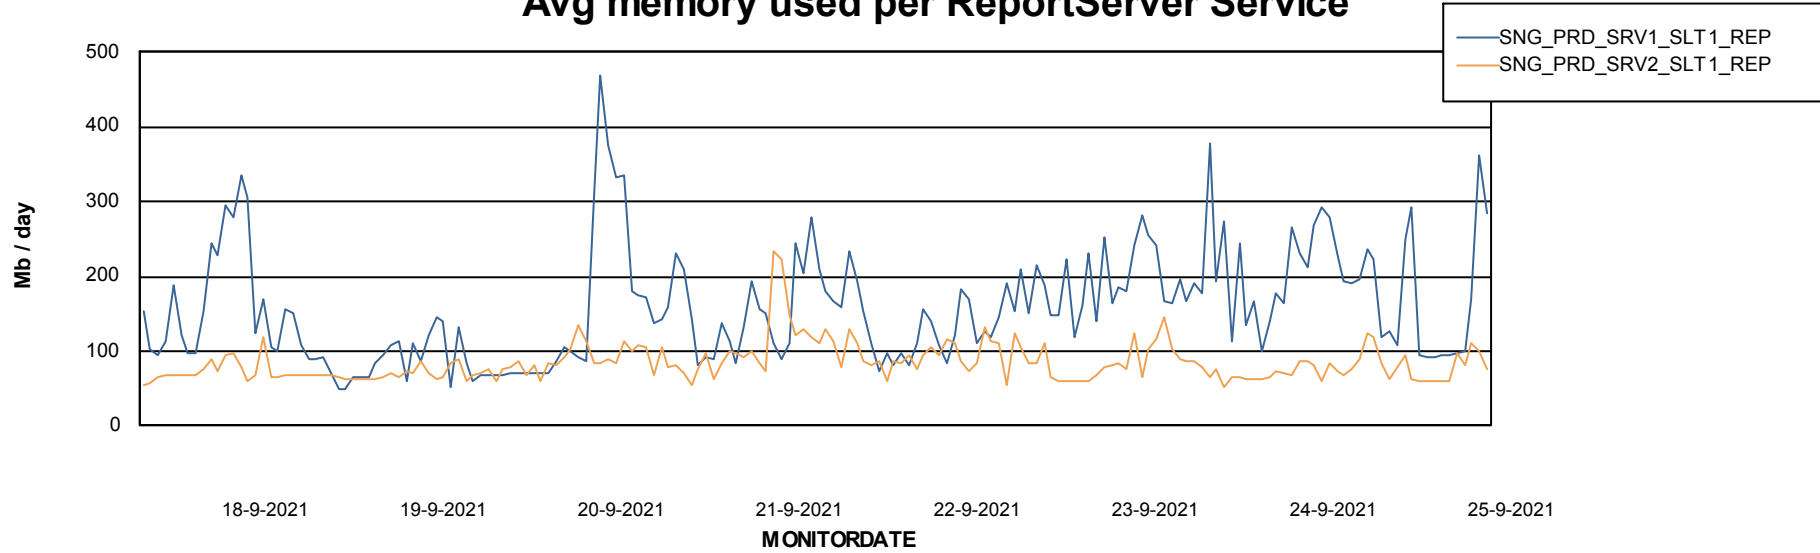

ABSSolute Application ReportServer Services

Avg memory used per ReportServer Service