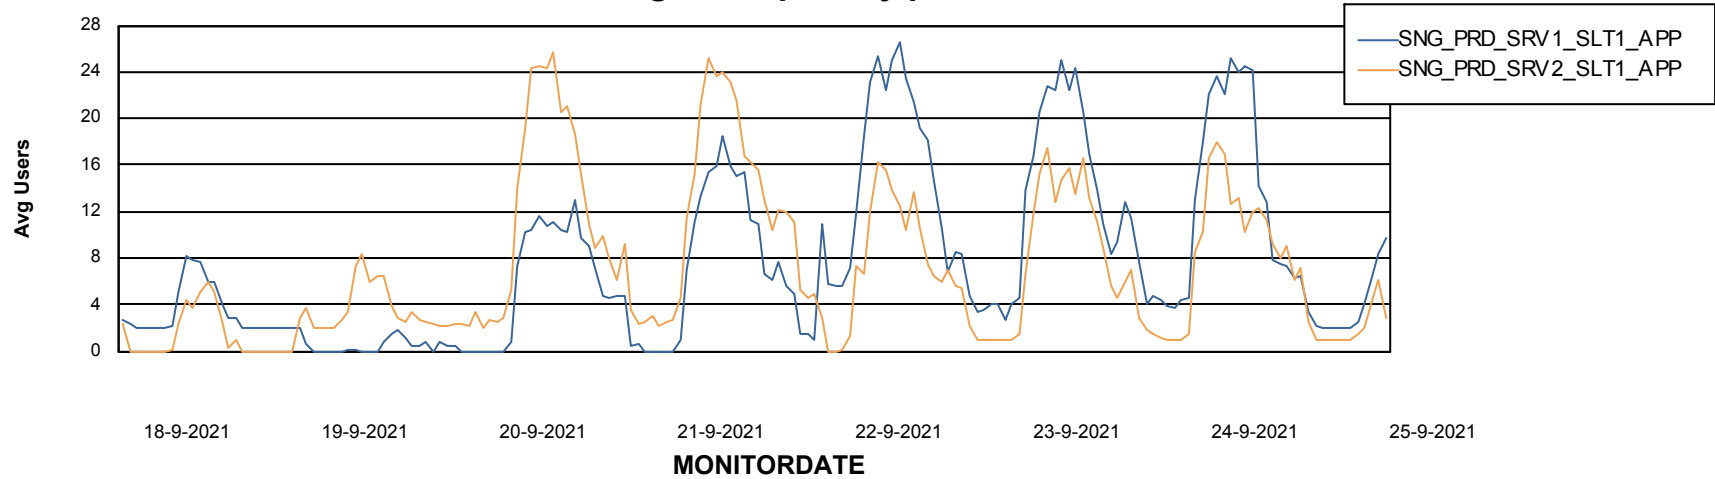

Weekly SLA Customer Report

Customer SNG_Production
Database ID 70

ABSolute Application Server Services

Avg memory used per ABS Server Service

Avg users per day per ABS server

Weekly SLA Customer Report

Customer SNG_Production
Database ID 70