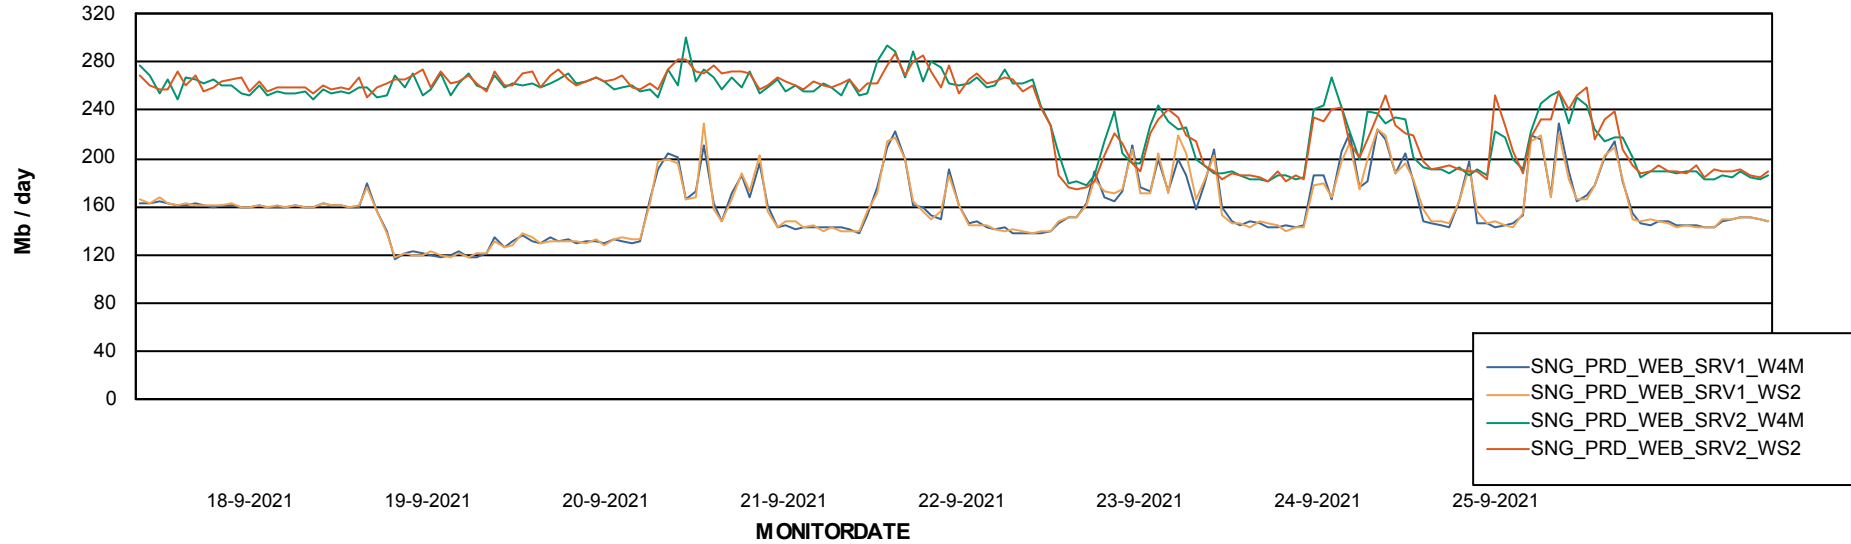

ABSSolute Application ReportServer Services

Avg memory used per ReportServer Service

Weekly SLA Customer Report

Customer SNG_Production
Database ID 70

ABSSolute Web Component Services

Avg memory used per ABS Web component