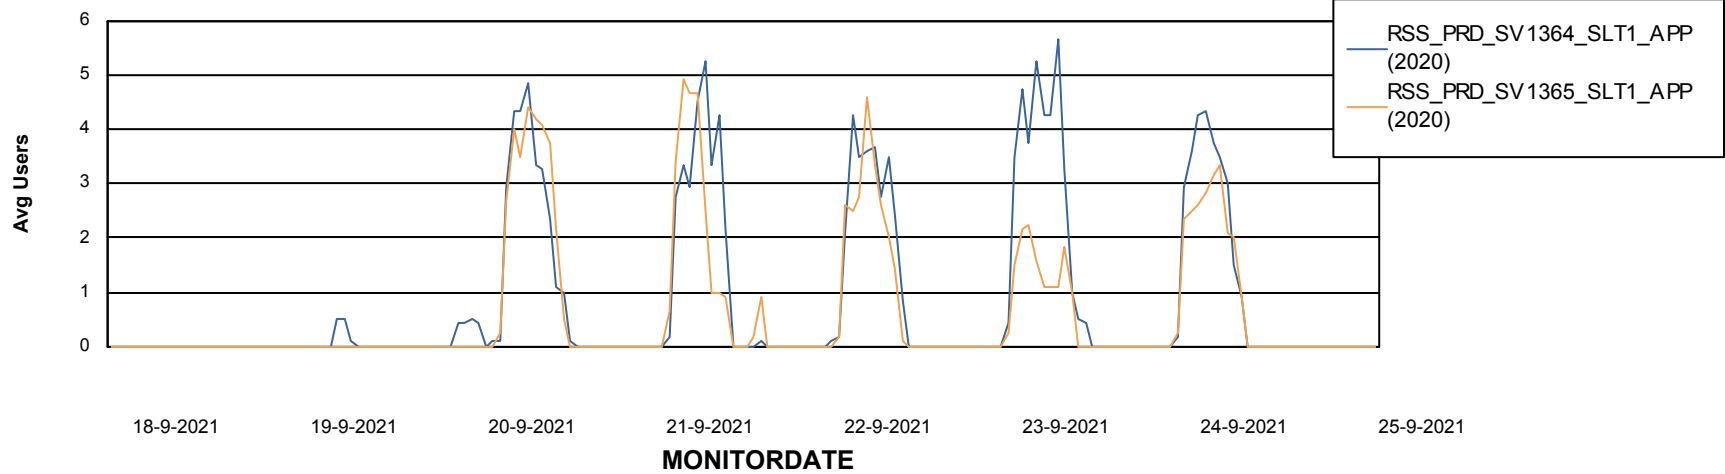

Weekly SLA Customer Report

Customer RSS Production
Database ID 52

ABSSolute Application Server Services

Avg memory used per ABS Server Service

Avg users per day per ABS server

Weekly SLA Customer Report

Customer RSS Production
Database ID 52