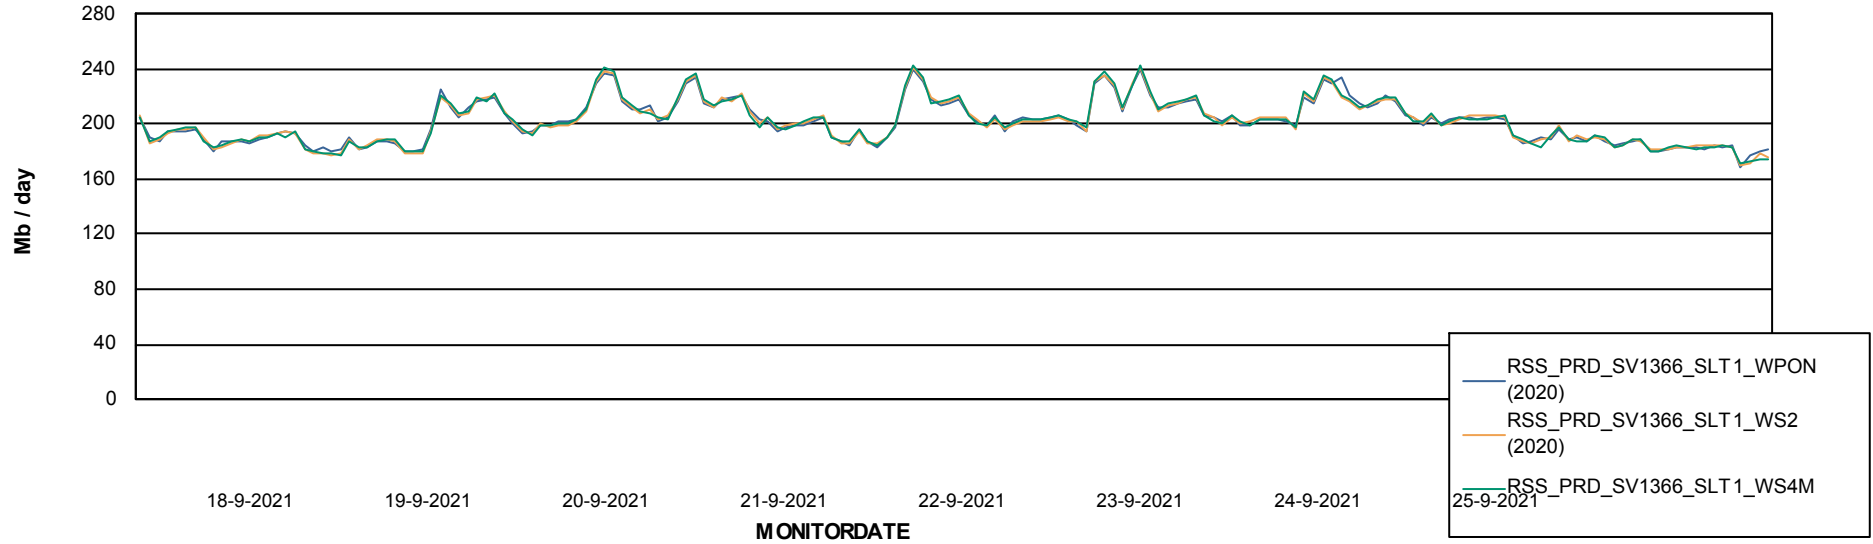

ABSSolute Application ReportServer Services

Avg memory used per ReportServer Service

Weekly SLA Customer Report

Customer RSS Production
Database ID 52

ABSSolute Web Component Services

Avg memory used per ABS Web component