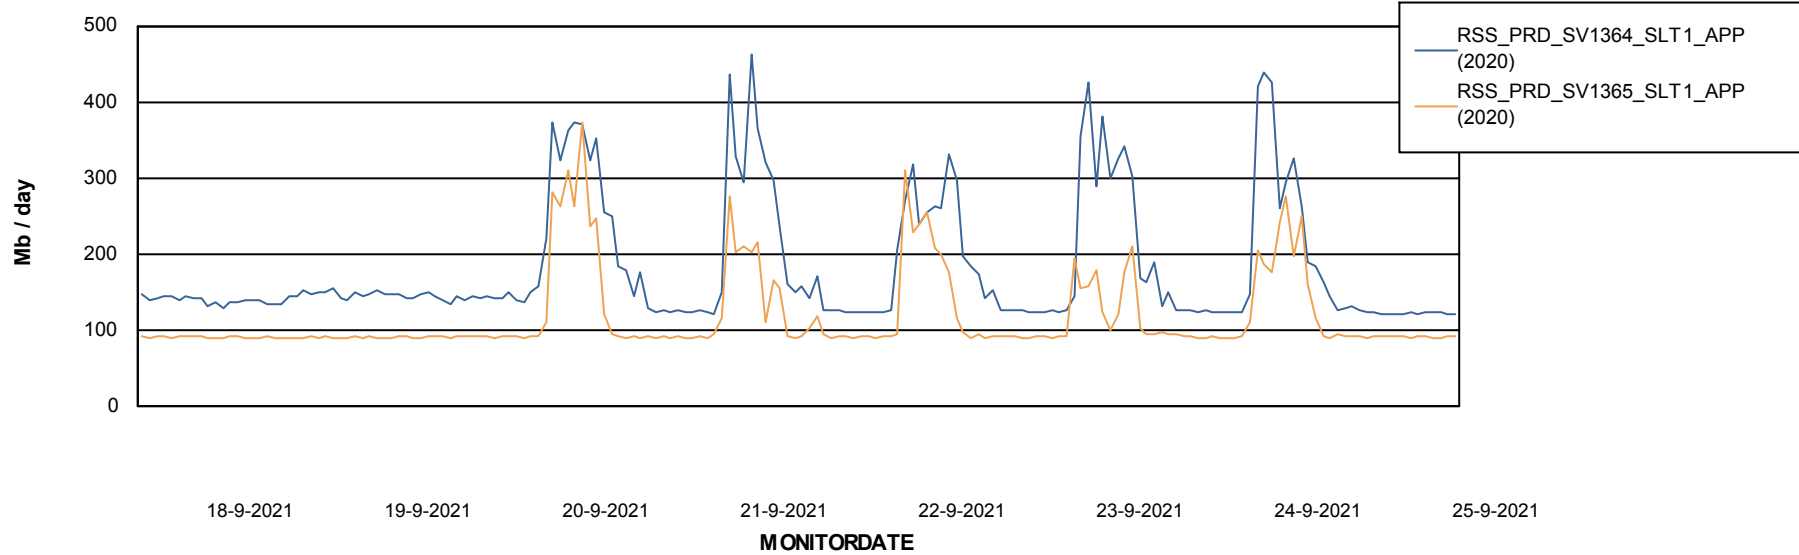

Weekly SLA Customer Report

Customer RSS Production
 Database ID 52

DATABASE SIZE RSS_DB_Primary (2020)

Database growth over last month

Database Tablespace RSS_DB_Primary (2020)

Date	Tablespace Name	Filesize (Gb)	Usedsize (Gb)	Percentage free
25-9-2021	ABSDATA	42	34	19
	INDX	46	37	20
24-9-2021	ABSDATA	42	34	19
	INDX	46	37	20
23-9-2021	ABSDATA	42	34	19
	INDX	46	37	20
22-9-2021	ABSDATA	42	34	19
	INDX	46	37	20
21-9-2021	ABSDATA	42	34	19
	INDX	46	37	20
20-9-2021	ABSDATA	42	34	19
	INDX	46	37	20
19-9-2021	ABSDATA	42	34	19
	INDX	46	37	20

Weekly SLA Customer Report

Customer RSS Production
Database ID 52

ABSSolute Application Server Services

Avg memory used per ABS Server Service

Avg users per day per ABS server

Weekly SLA Customer Report

Customer RSS Production
Database ID 52