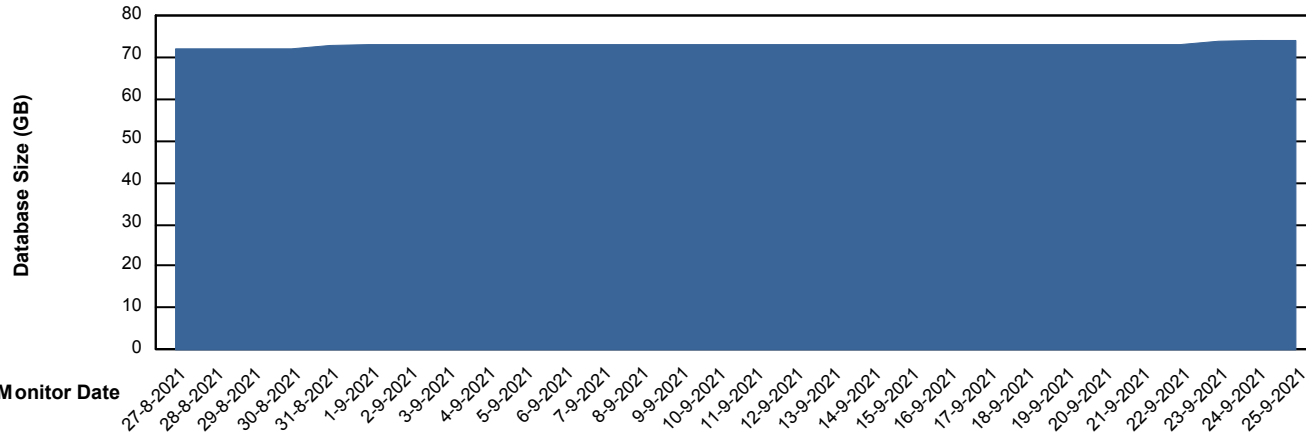

DATABASE SIZE RSS_DB_Primary (2020)

Database growth over last month

Database Tablespace RSS_DB_Primary (2020)

Date	Tablespace Name	Filesize (Gb)	Usedsize (Gb)	Percentage free
25-9-2021	ABSDATA	42	34	19
	INDX	46	37	20
24-9-2021	ABSDATA	42	34	19
	INDX	46	37	20
23-9-2021	ABSDATA	42	34	19
	INDX	46	37	20
22-9-2021	ABSDATA	42	34	19
	INDX	46	37	20
21-9-2021	ABSDATA	42	34	19
	INDX	46	37	20
20-9-2021	ABSDATA	42	34	19
	INDX	46	37	20
19-9-2021	ABSDATA	42	34	19
	INDX	46	37	20