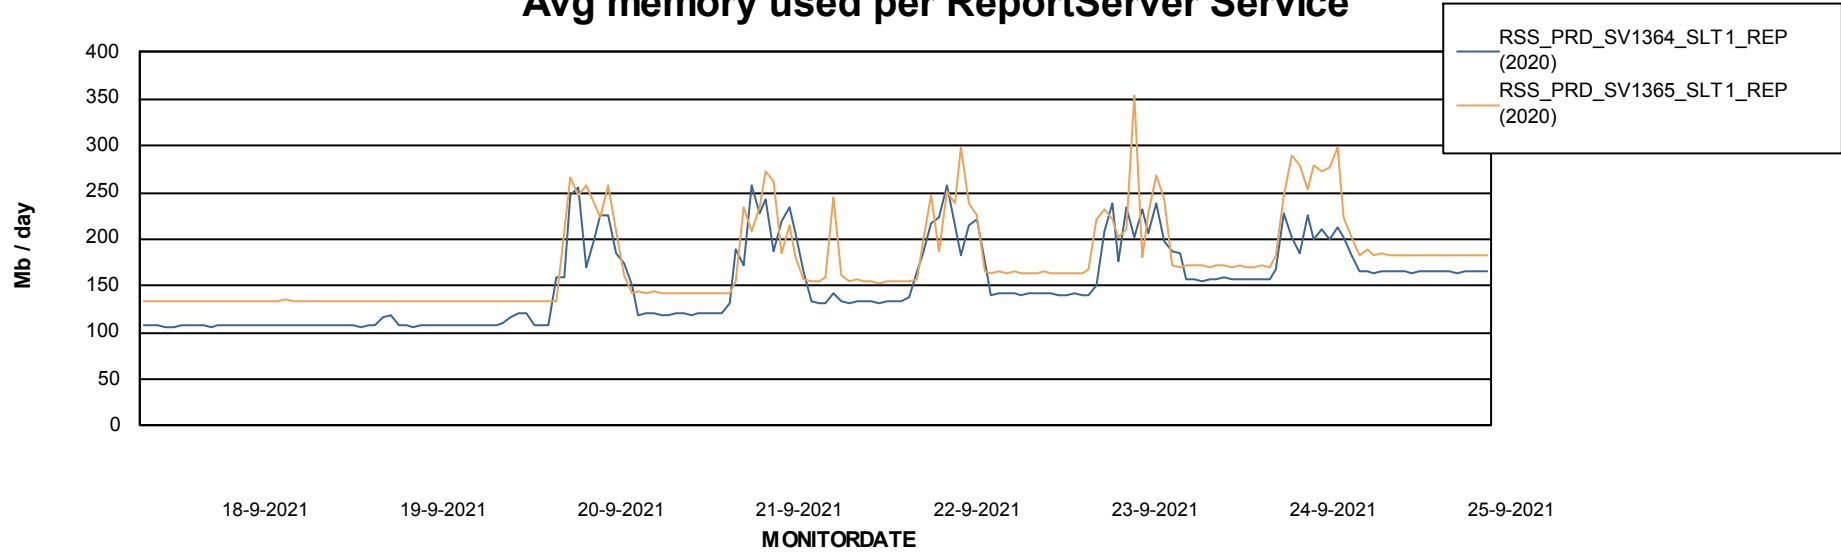

ABSSolute Application ReportServer Services

Avg memory used per ReportServer Service