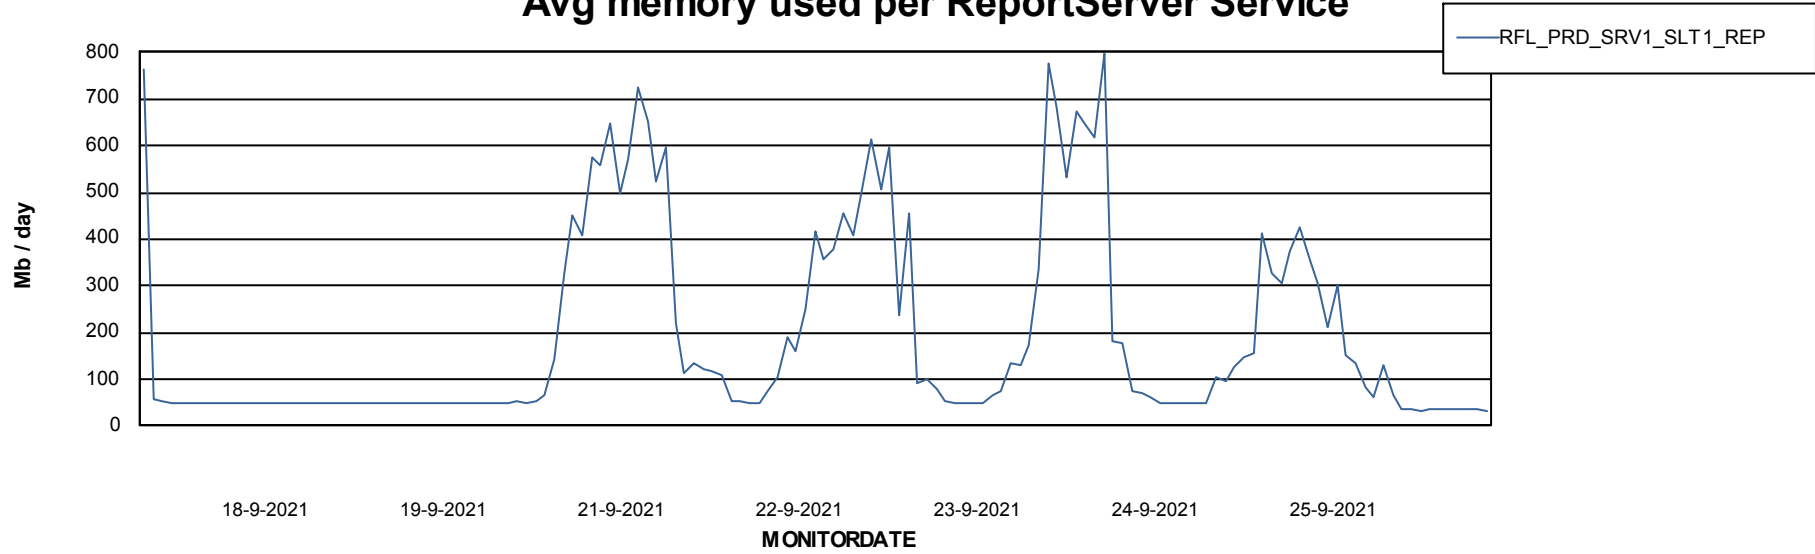

ABSSolute Application ReportServer Services

Avg memory used per ReportServer Service