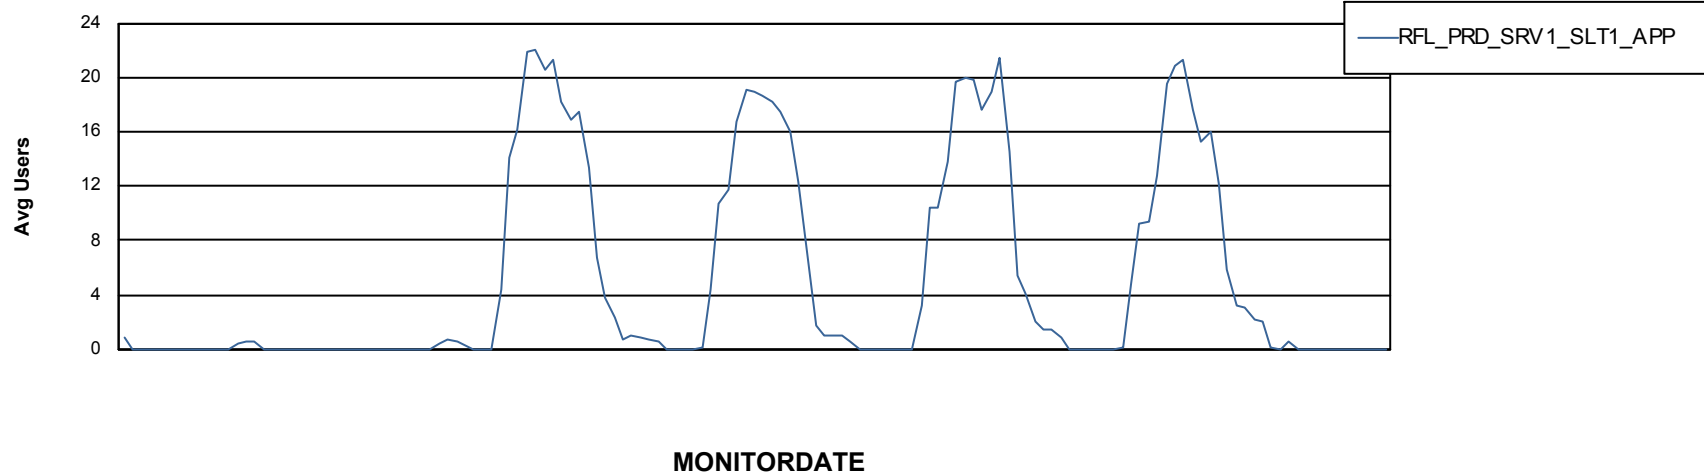

Avg users per day per ABS server