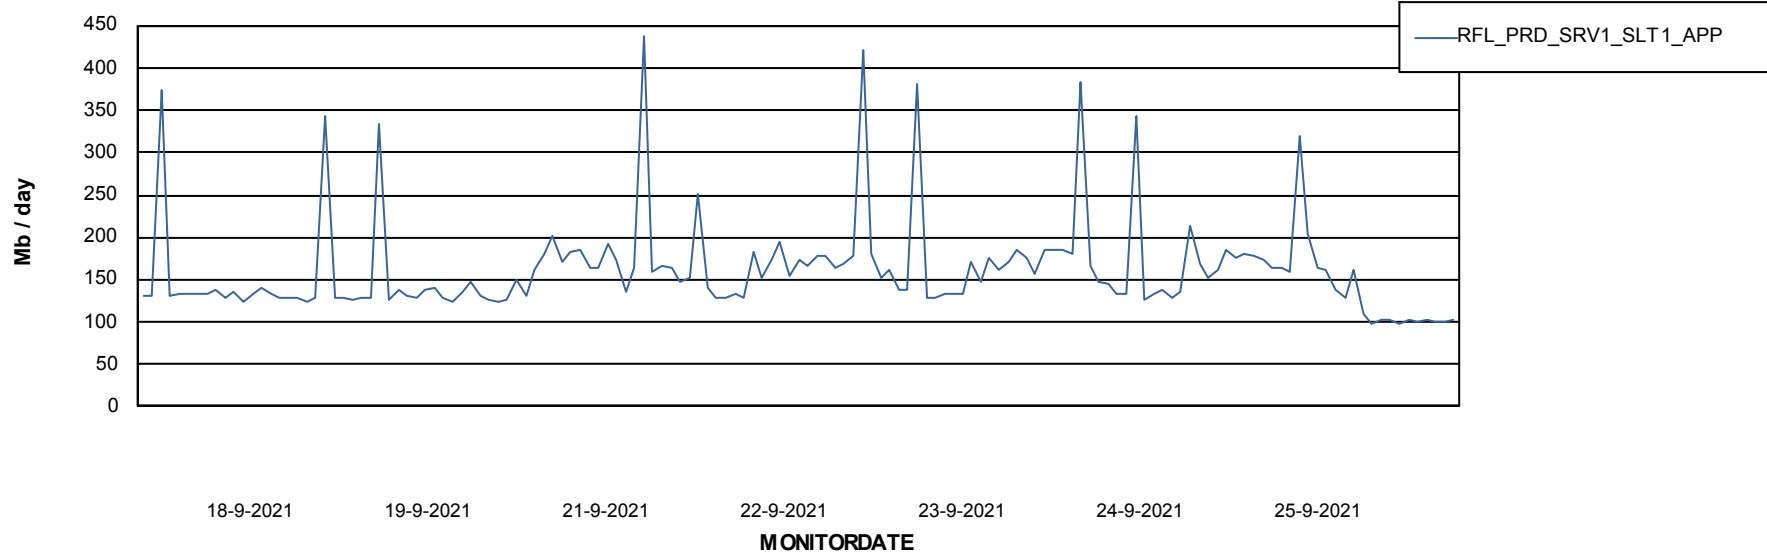

ABSSolute Application Server Services

Avg memory used per ABS Server Service