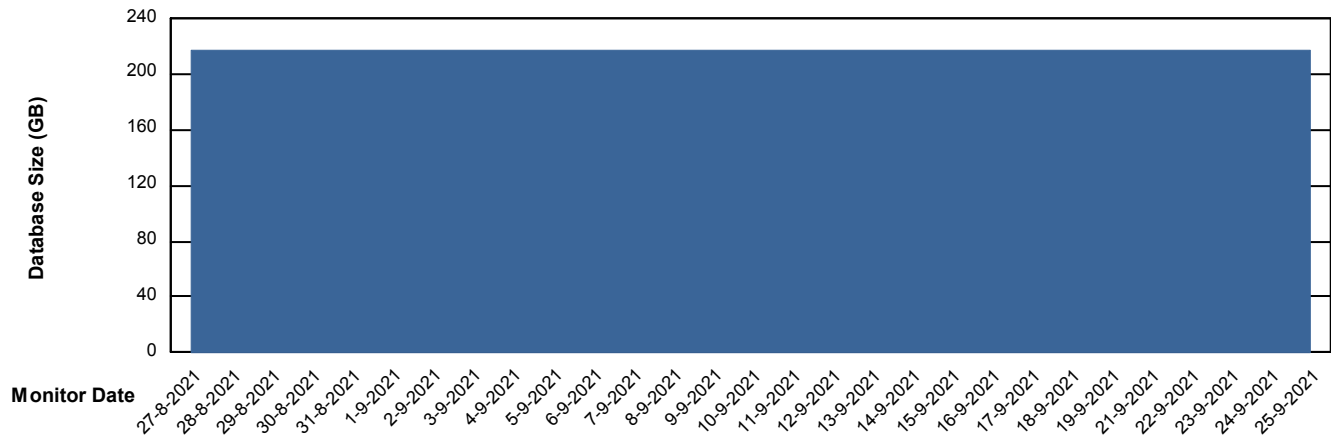

DATABASE SIZE PHSDB_Test

Database growth over last month