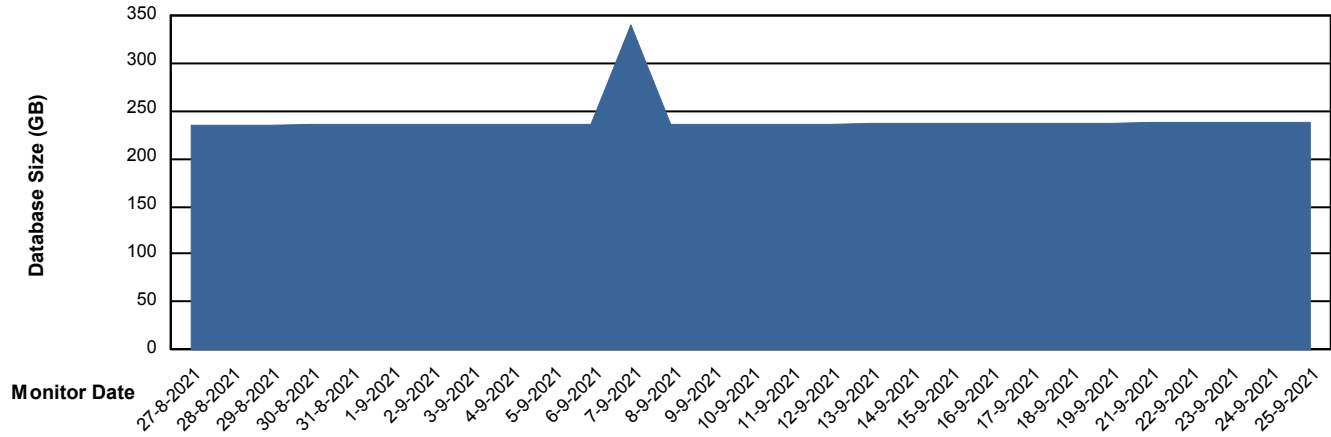

DATABASE SIZE PHSDB_Production

Database growth over last month