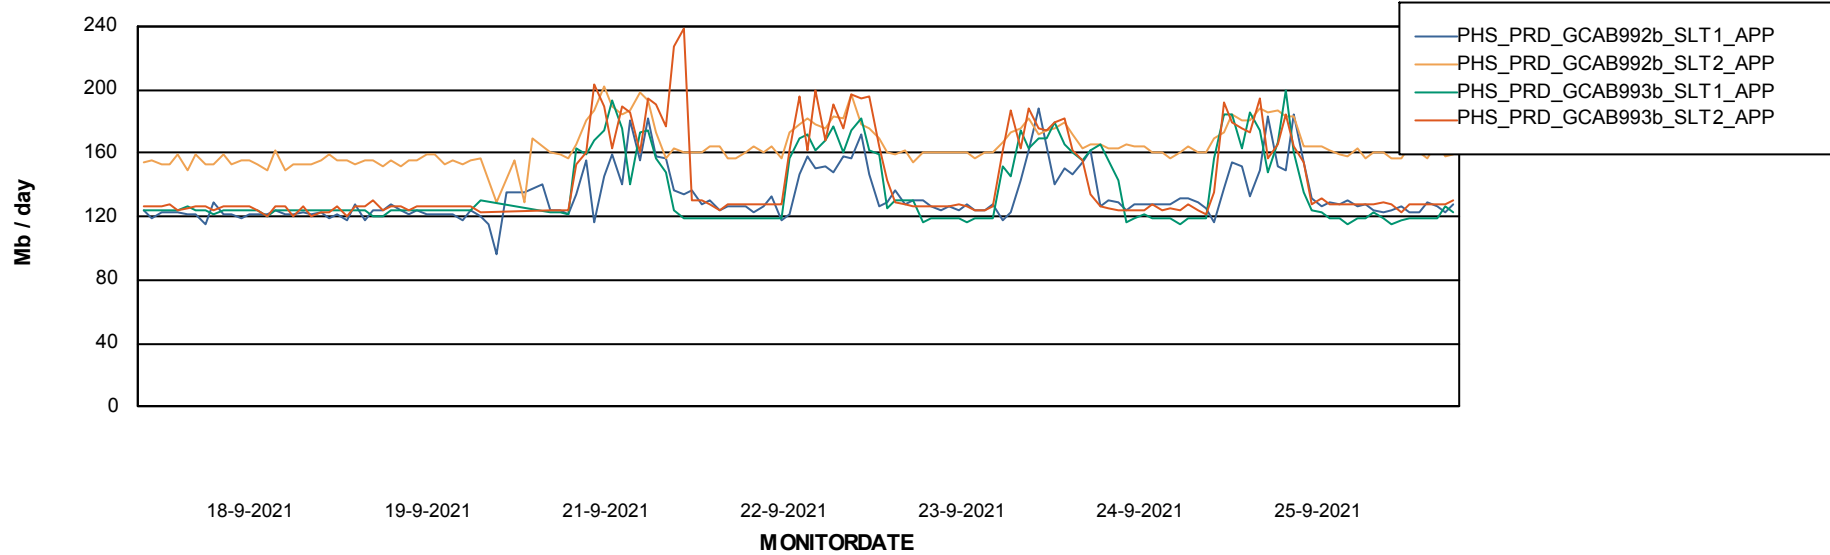

ABSSolute Application Server Services

Avg memory used per ABS Server Service