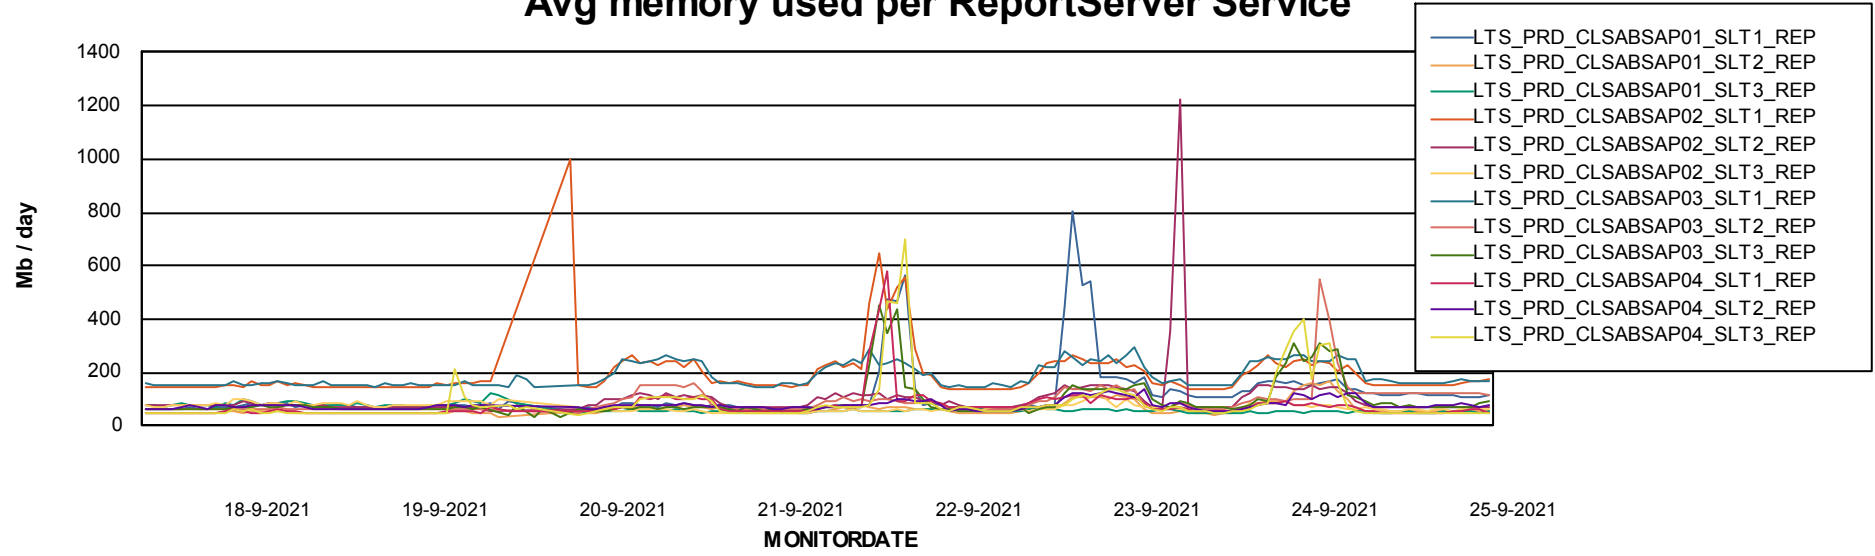

ABSSolute Application ReportServer Services

Avg memory used per ReportServer Service