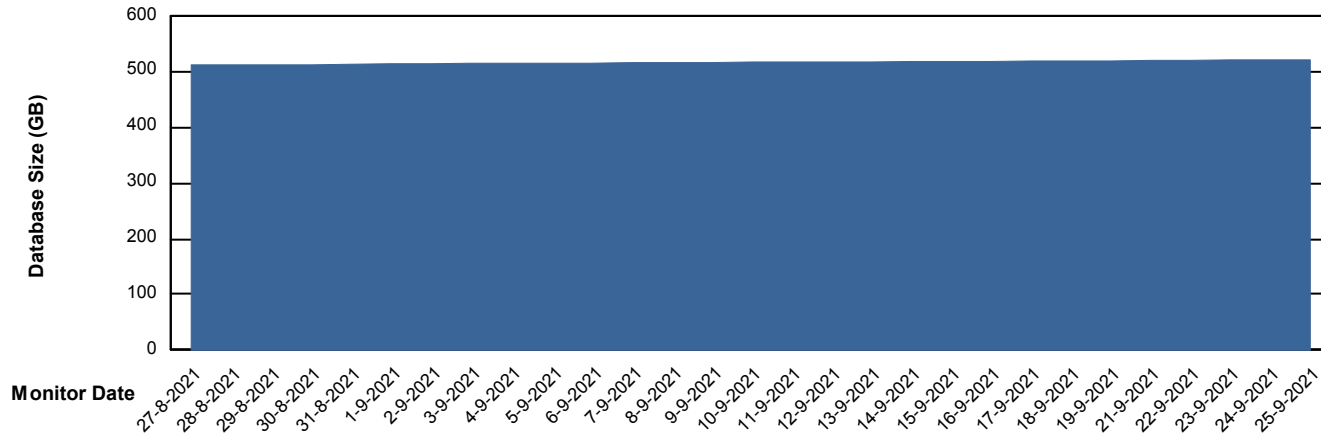

Database growth over last month