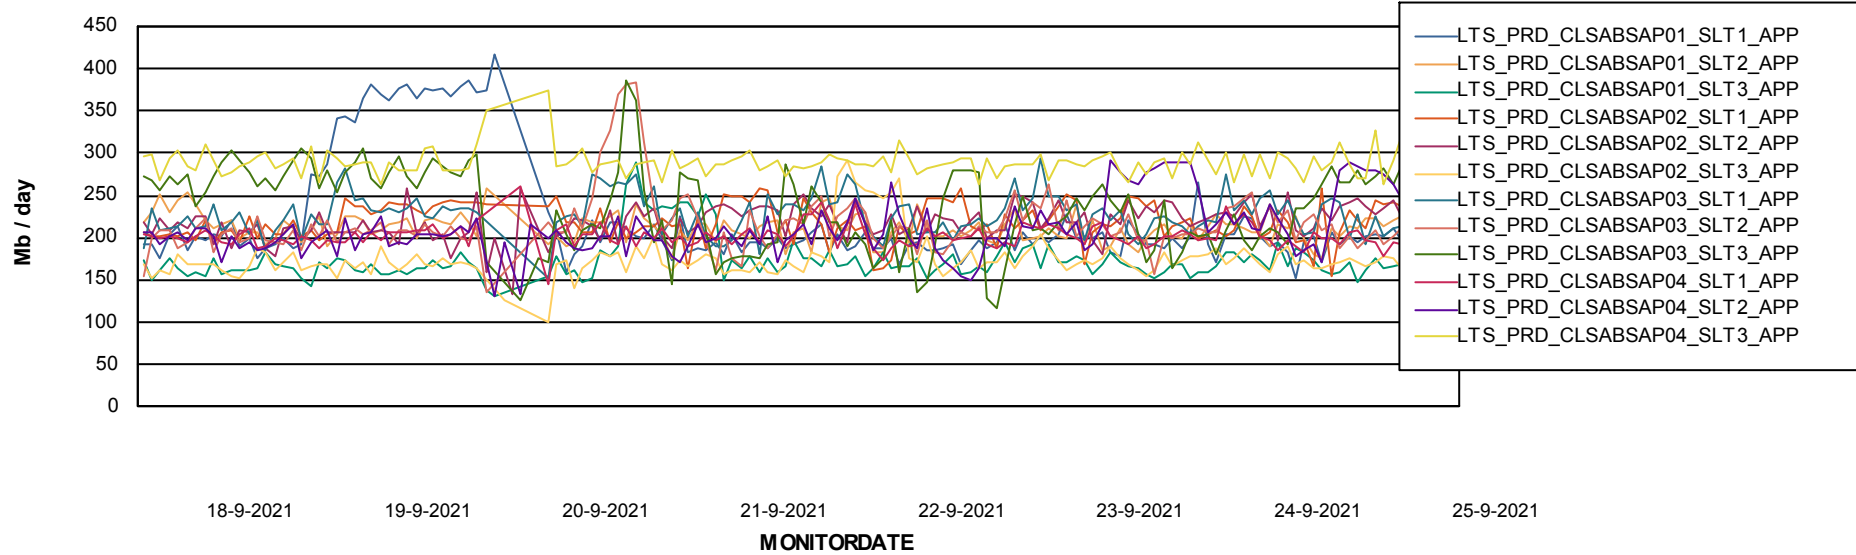

ABSSolute Application Server Services

Avg memory used per ABS Server Service