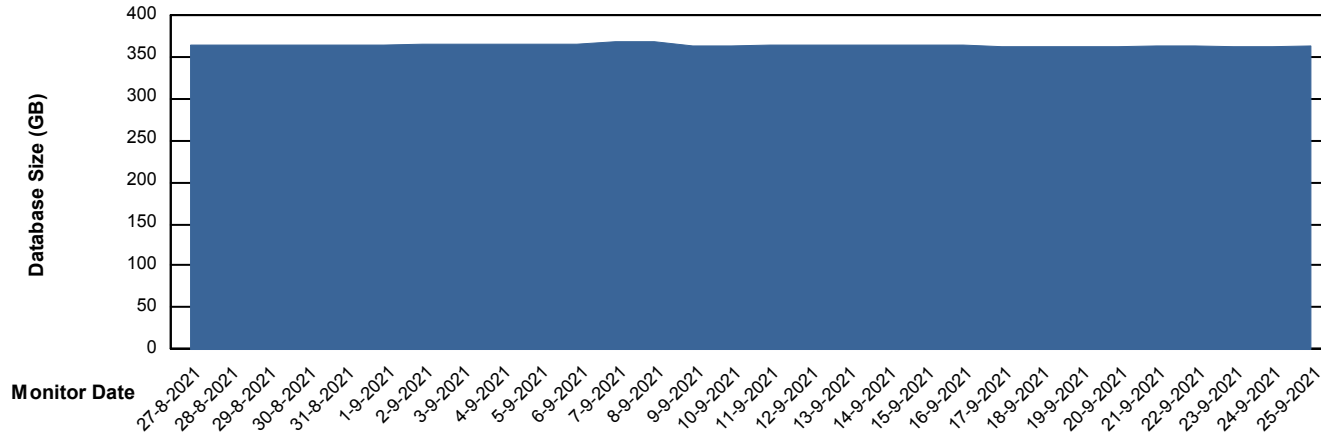

Database Performance LTS_PROD_CLSABSDB02_SBDB

Weekly SLA Customer Report

Customer LTS(CleanLease)_Production
Database ID 126

DATABASE SIZE LTS_PROD_CLSABSBI01_BI

Database growth over last month

DATABASE SIZE LTS_PROD_CLSABSDB01_PRDB