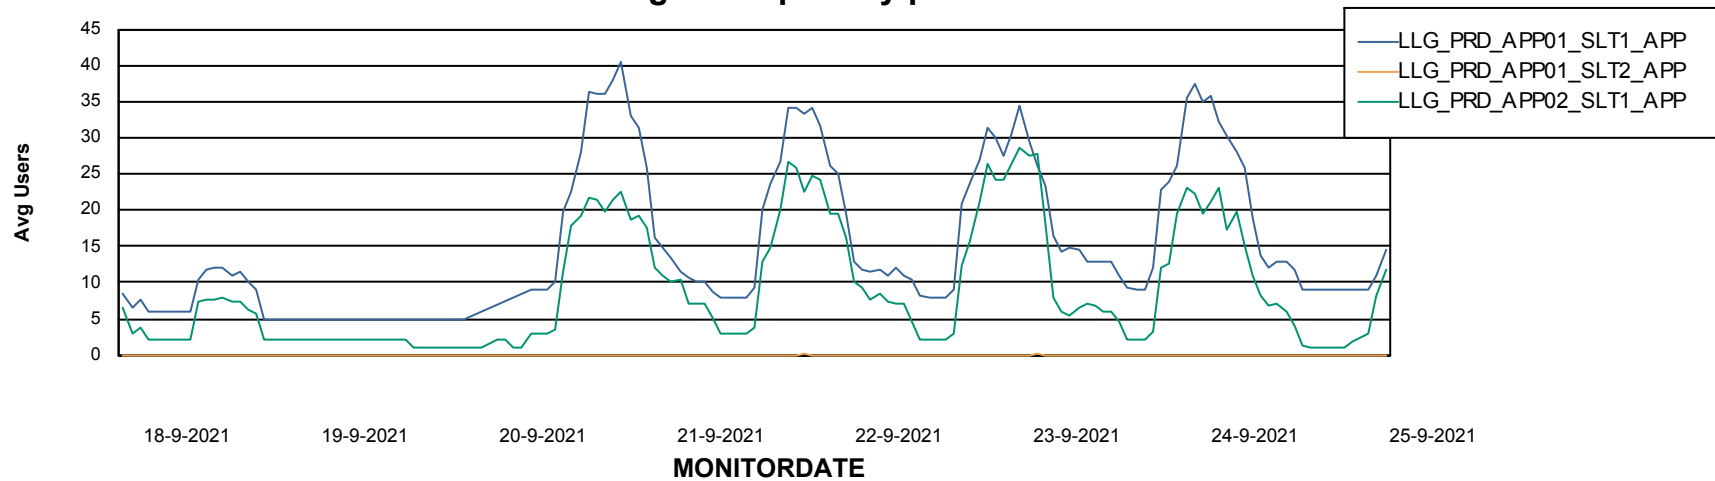

Avg users per day per ABS server