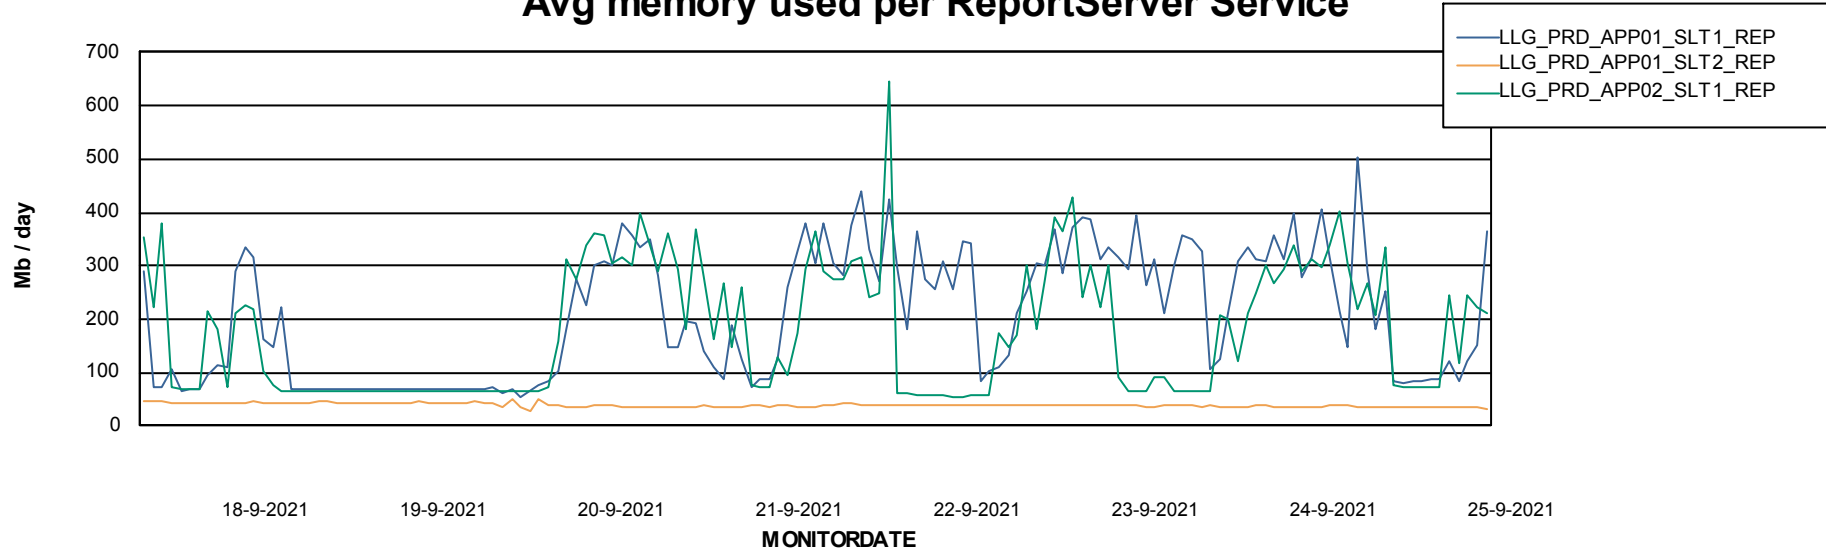

ABSSolute Application Server Services

Avg memory used per ReportServer Service