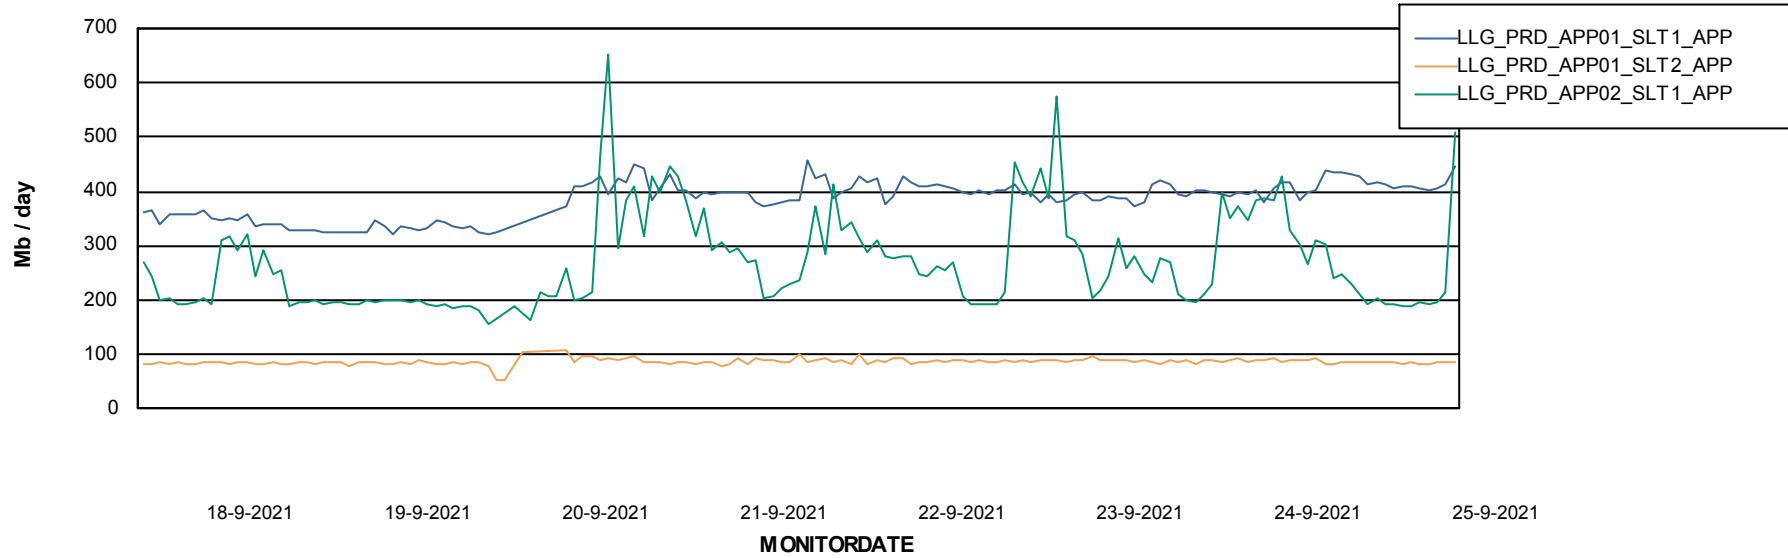

ABSSolute Application Server Services

Avg memory used per ABS Server Service