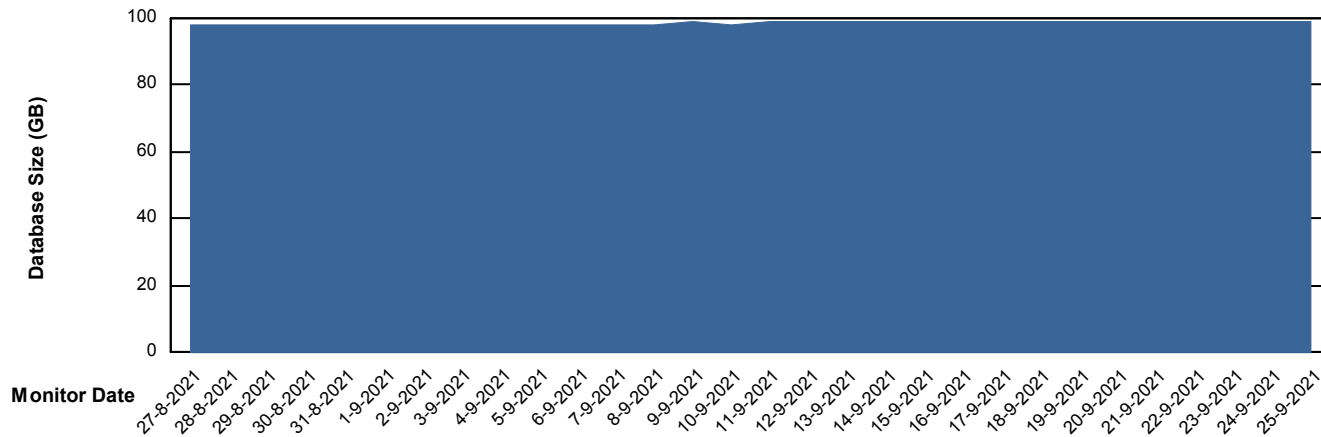

Weekly SLA Customer Report

Customer LLG_Production
Database ID 53

DATABASE SIZE LLGDB_Production

Database growth over last month

DATABASE SIZE LLGDBBI_Production

Database growth over last month

Weekly SLA Customer Report