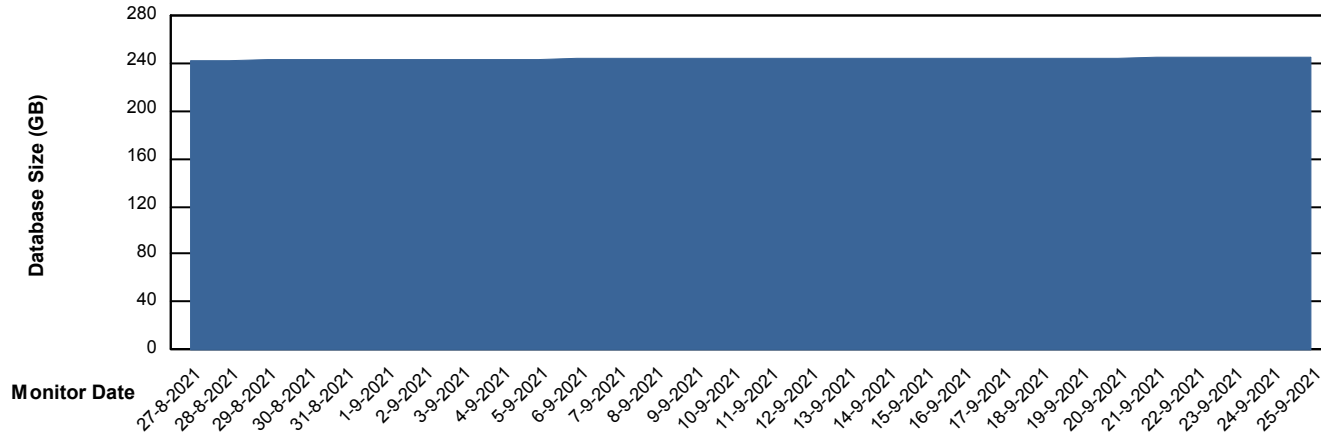

Weekly SLA Customer Report

Customer LLG_Production
Database ID 53

Database Performance LLGDB_Production

Weekly SLA Customer Report

Customer LLG_Production
Database ID 53

Database Performance LLGDBBI_Production

Weekly SLA Customer Report

Customer LLG_Production
Database ID 53

DATABASE SIZE LLGDB_Production

Database growth over last month

DATABASE SIZE LLGDBBI_Production

Database growth over last month

Weekly SLA Customer Report