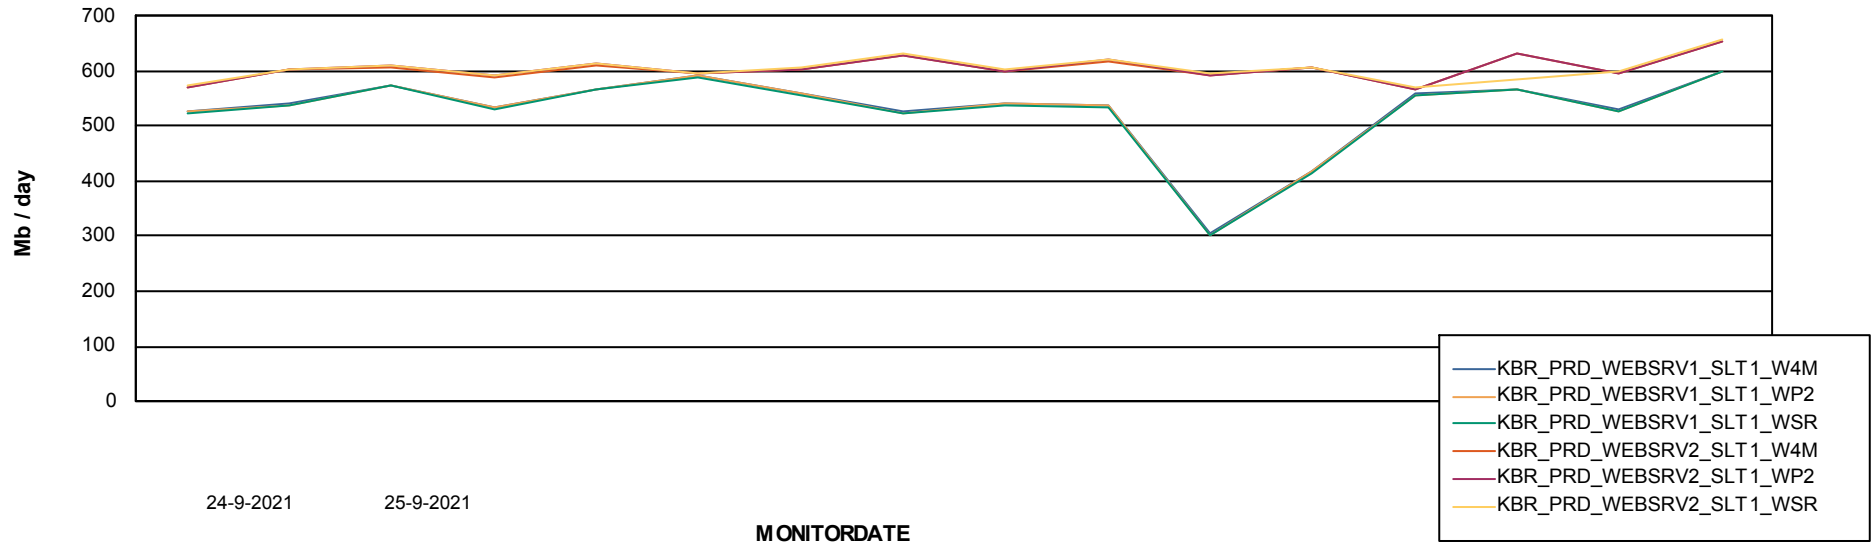

ABSSolute Web Component Services

Avg memory used per ABS Web component