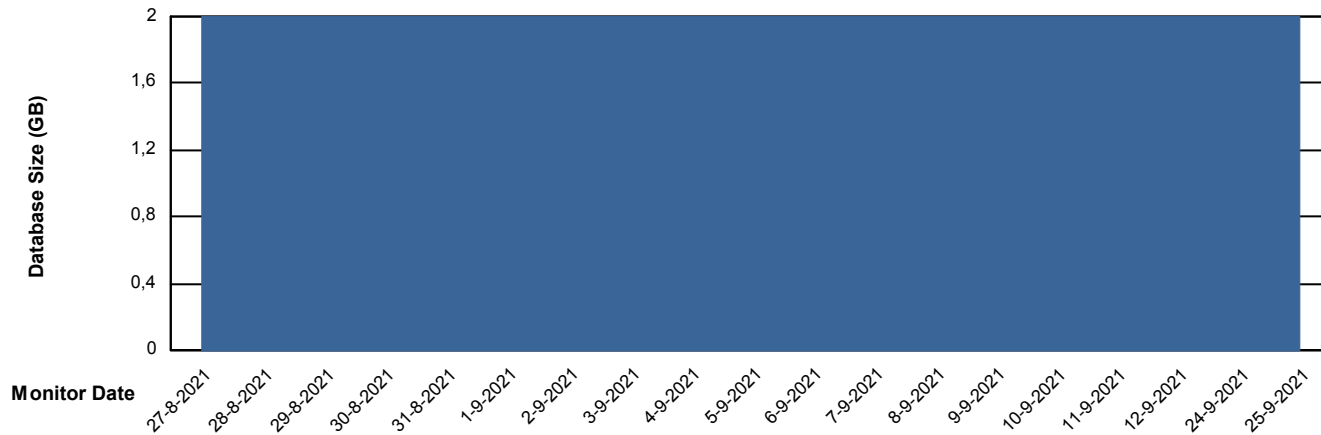

DATABASE SIZE KBR_PRD_DB-SRV1_DB

Database growth over last month