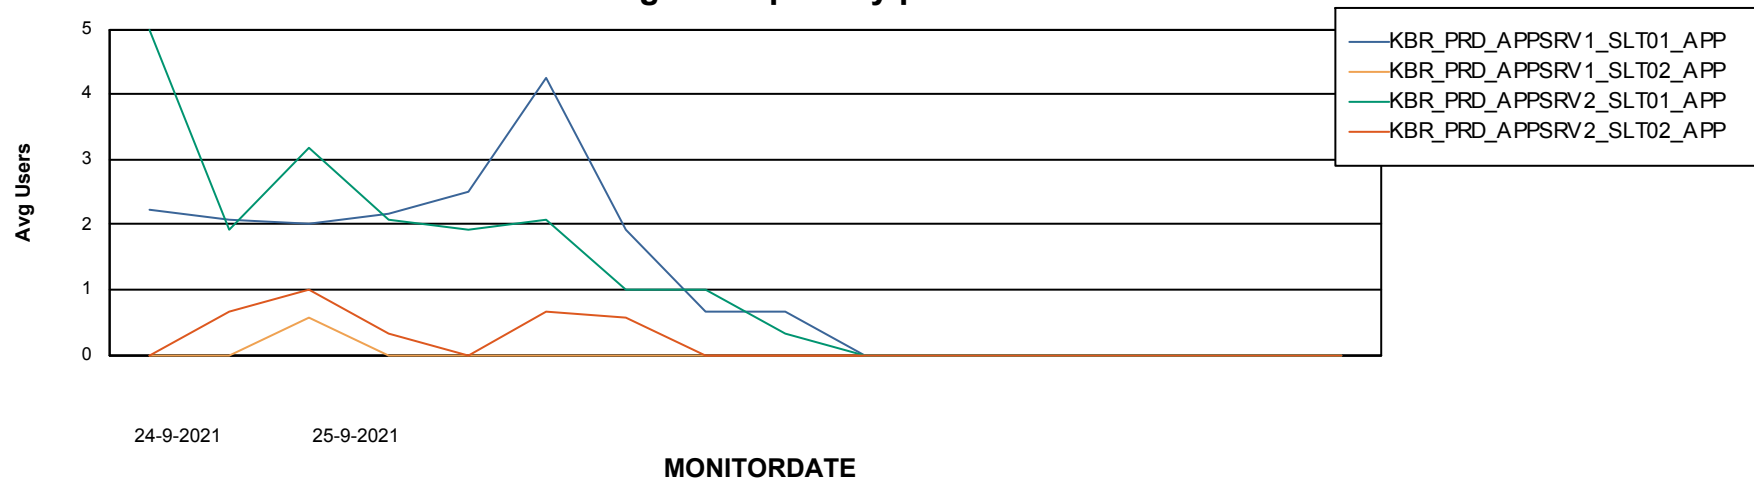

Avg users per day per ABS server