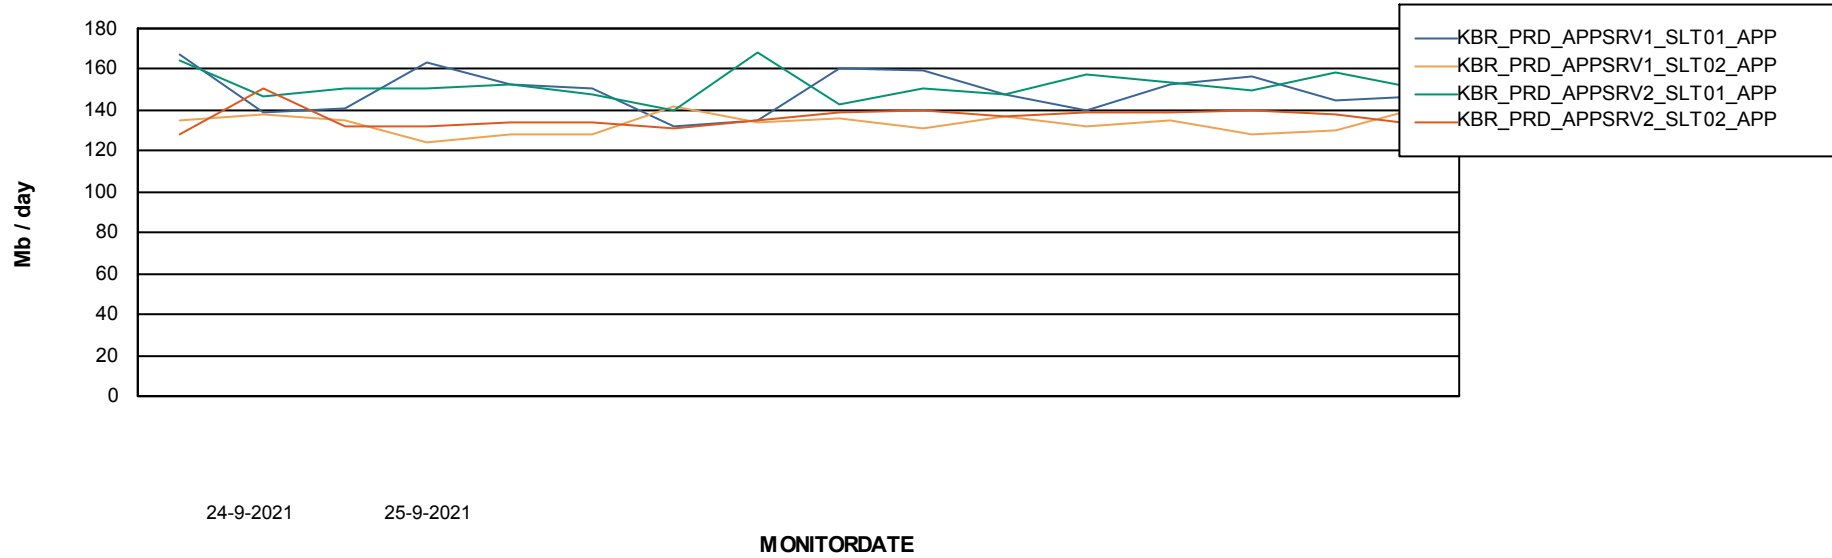

ABSSolute Application Server Services

Avg memory used per ABS Server Service