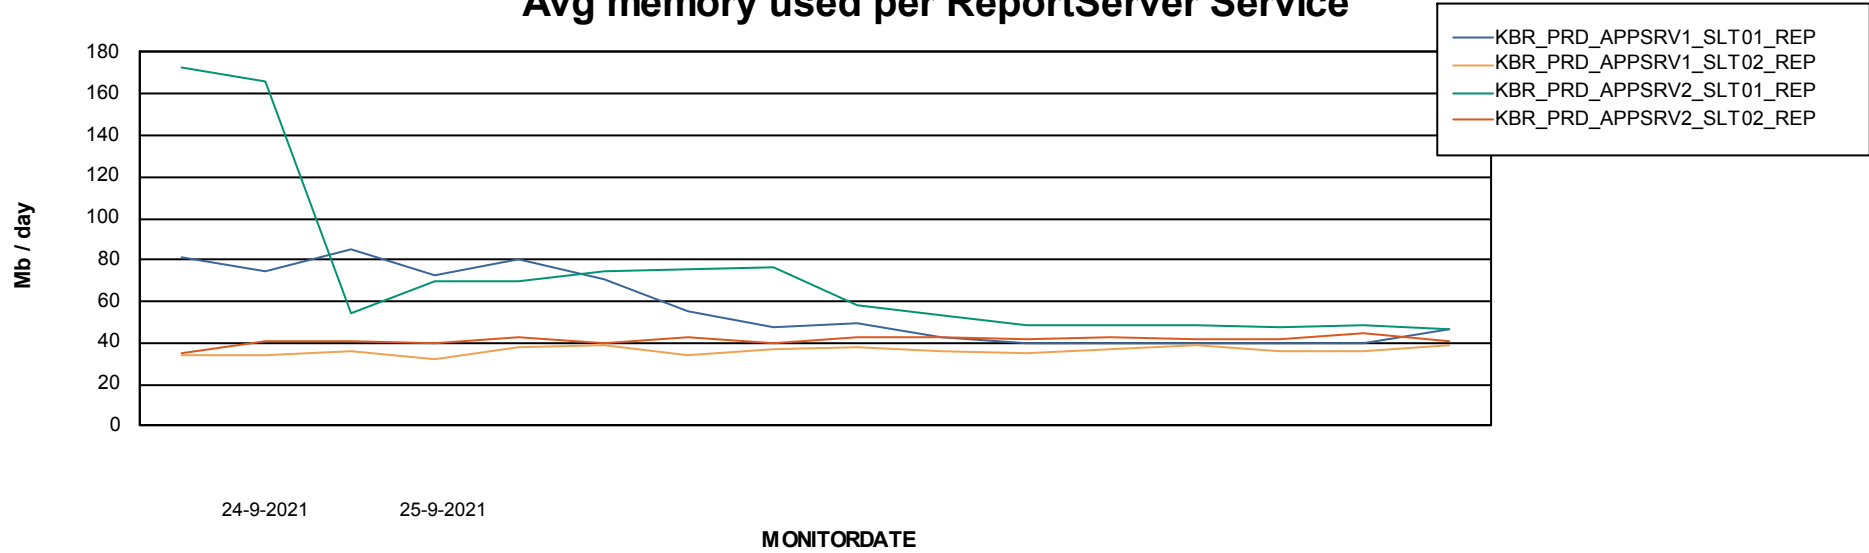

ABSSolute Application Server Services

Avg memory used per ReportServer Service