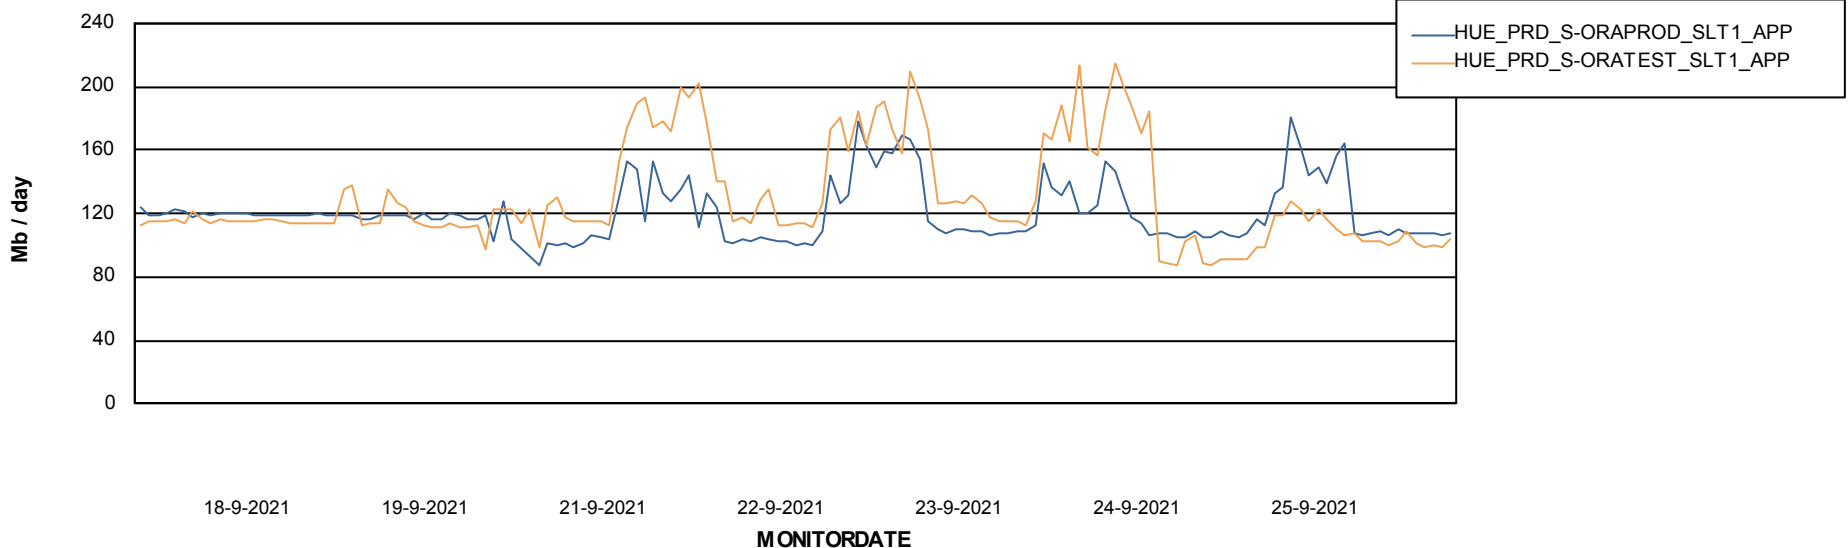

ABSSolute Application Server Services

Avg memory used per ABS Server Service