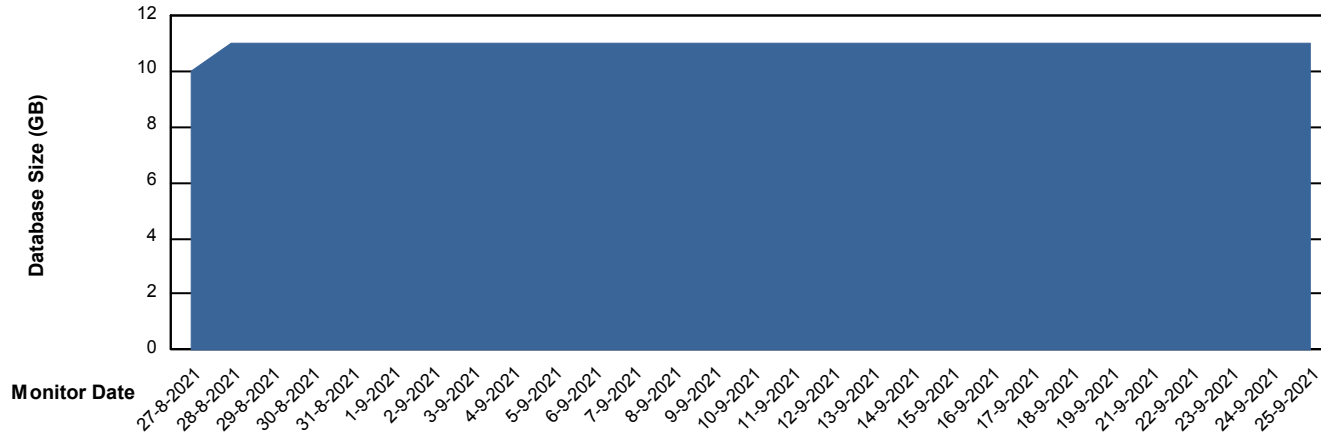

DATABASE SIZE HUE_PRD_S-ORABI_DB

Database growth over last month