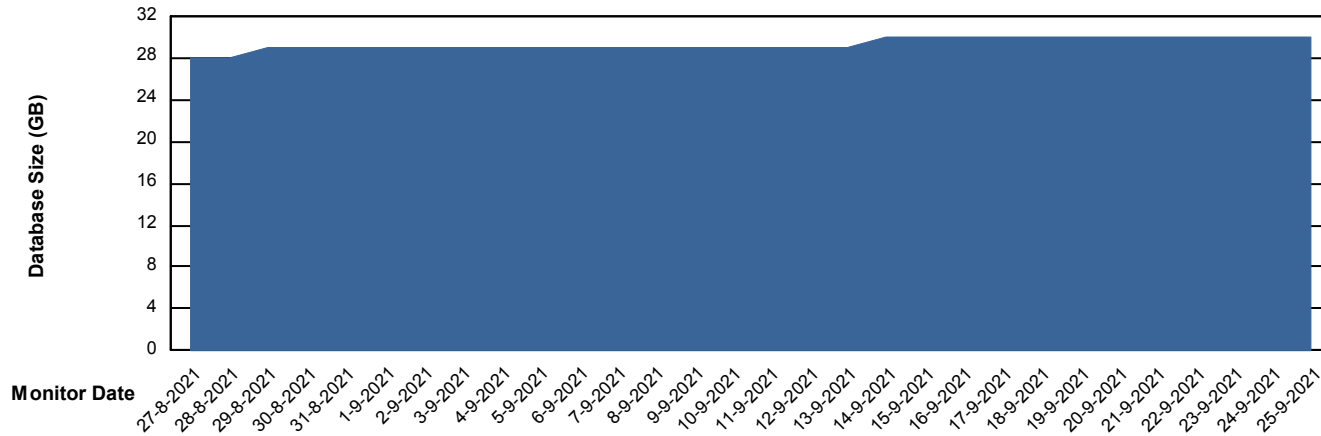

DATABASE SIZE HUE_PRD_S-ORAPROD_DB

Database growth over last month