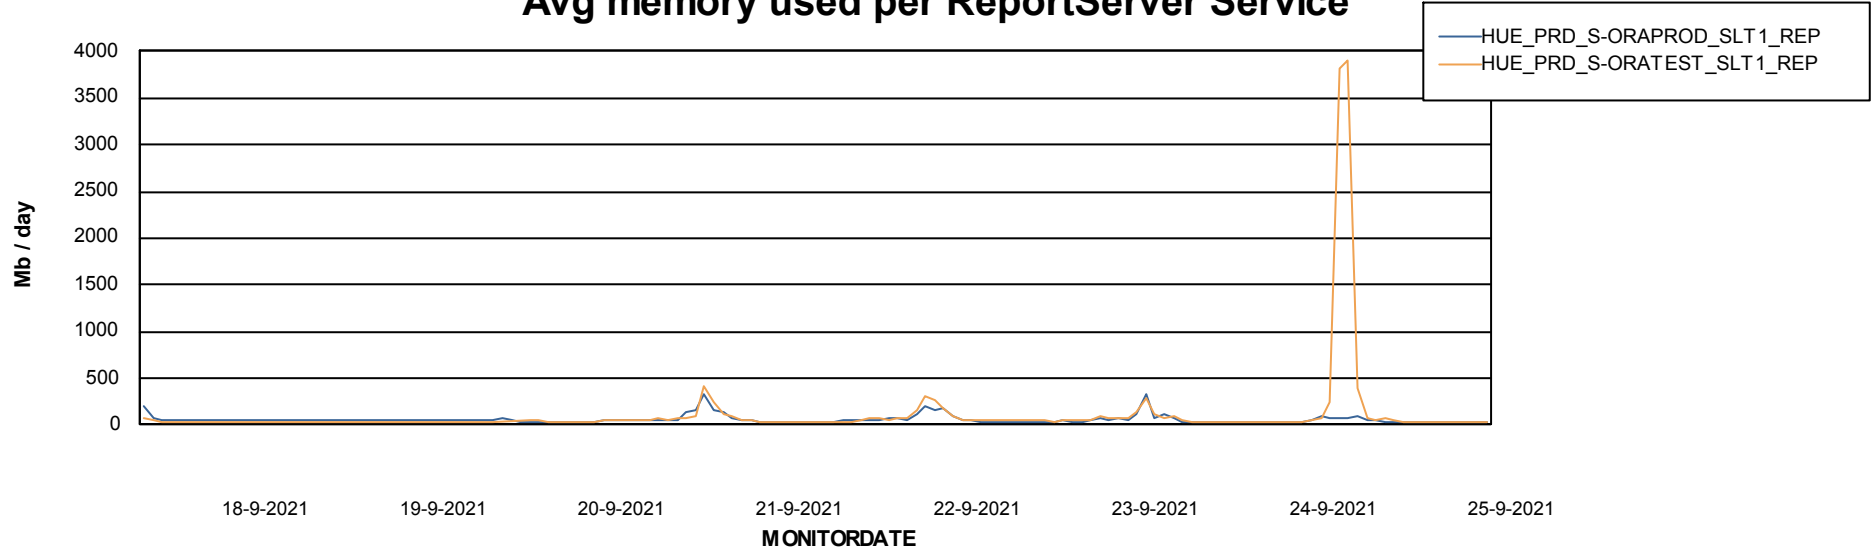

ABSSolute Application ReportServer Services

Avg memory used per ReportServer Service