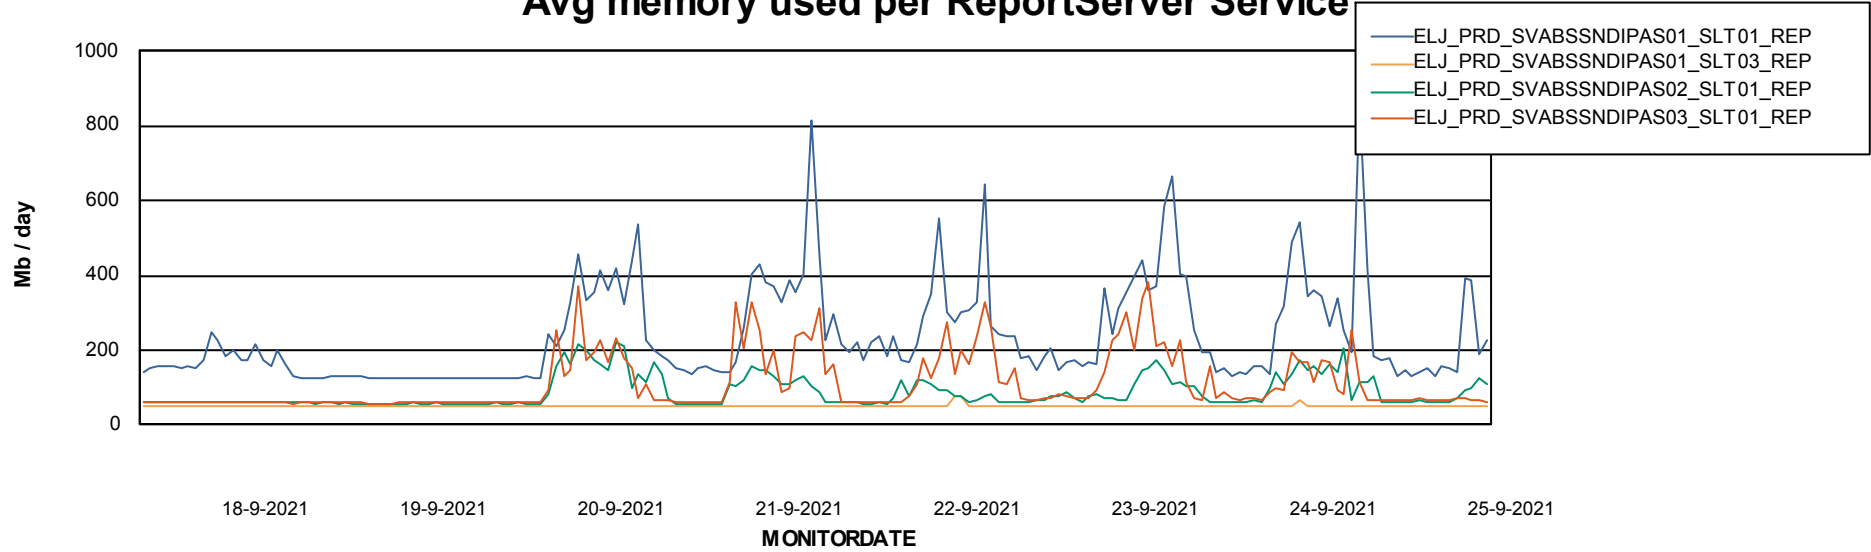

ABSSolute Application ReportServer Services

Avg memory used per ReportServer Service