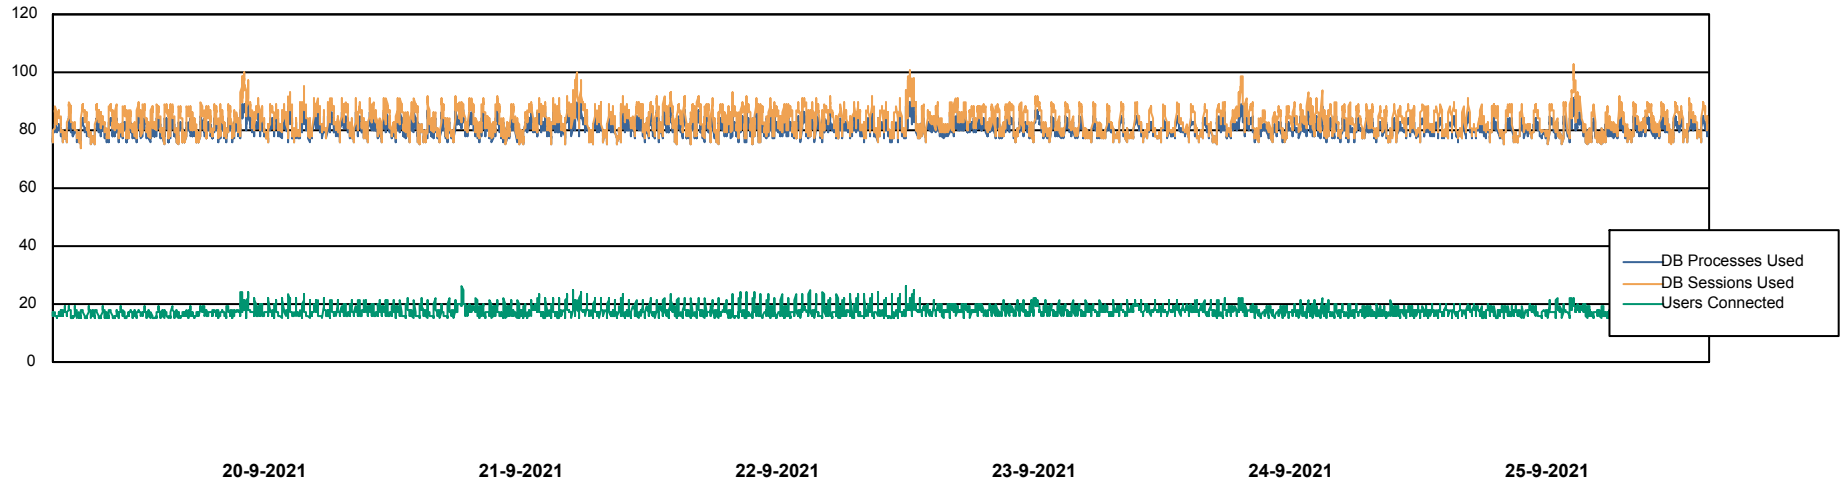

Database Performance ELJDB_PRD_BI