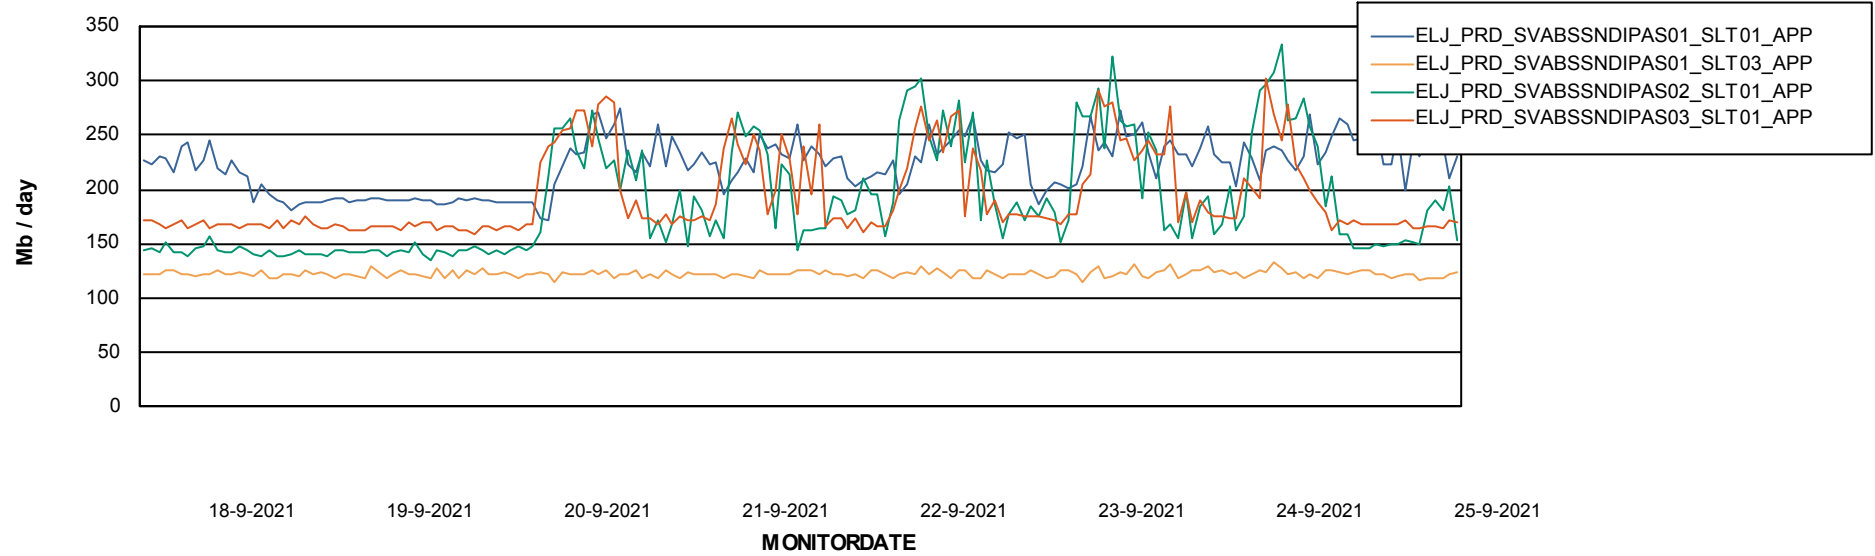

ABSSolute Application Server Services

Avg memory used per ABS Server Service