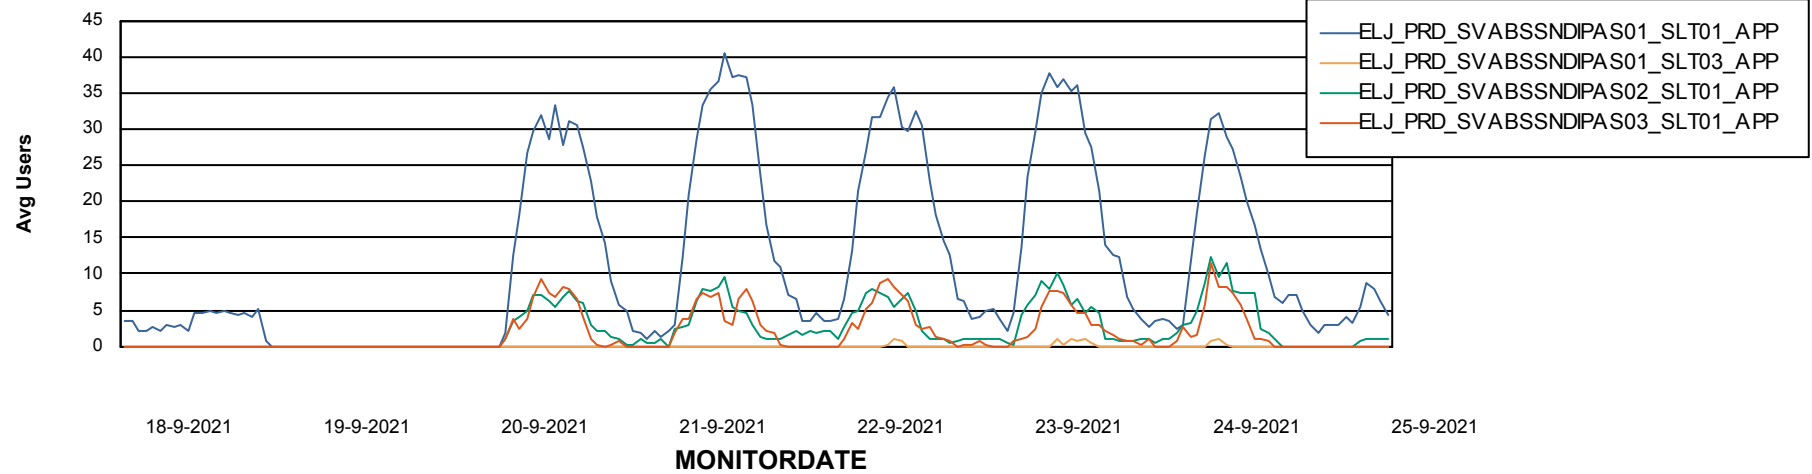

Avg users per day per ABS server