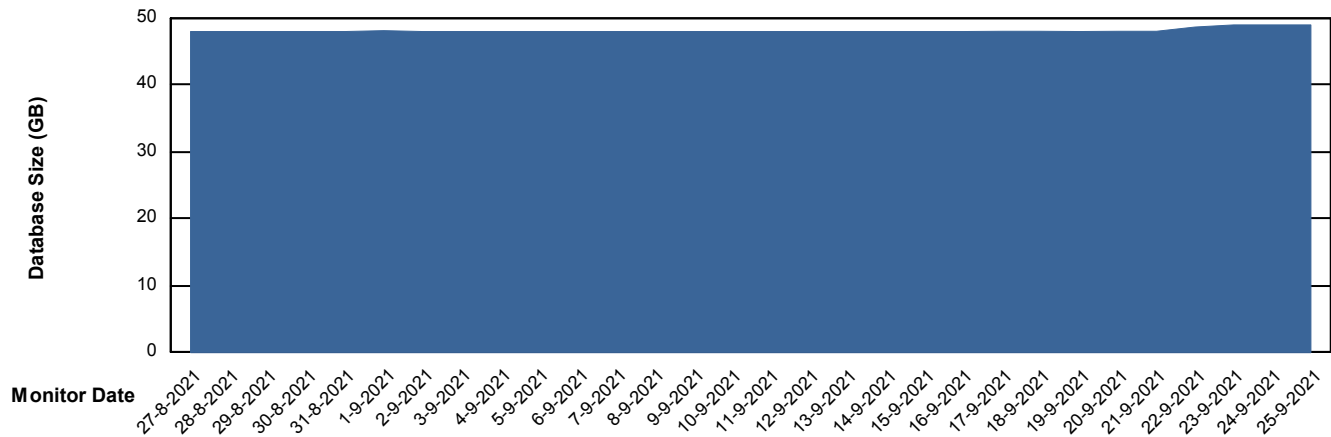

DATABASE SIZE ELJDB_Production

Database growth over last month