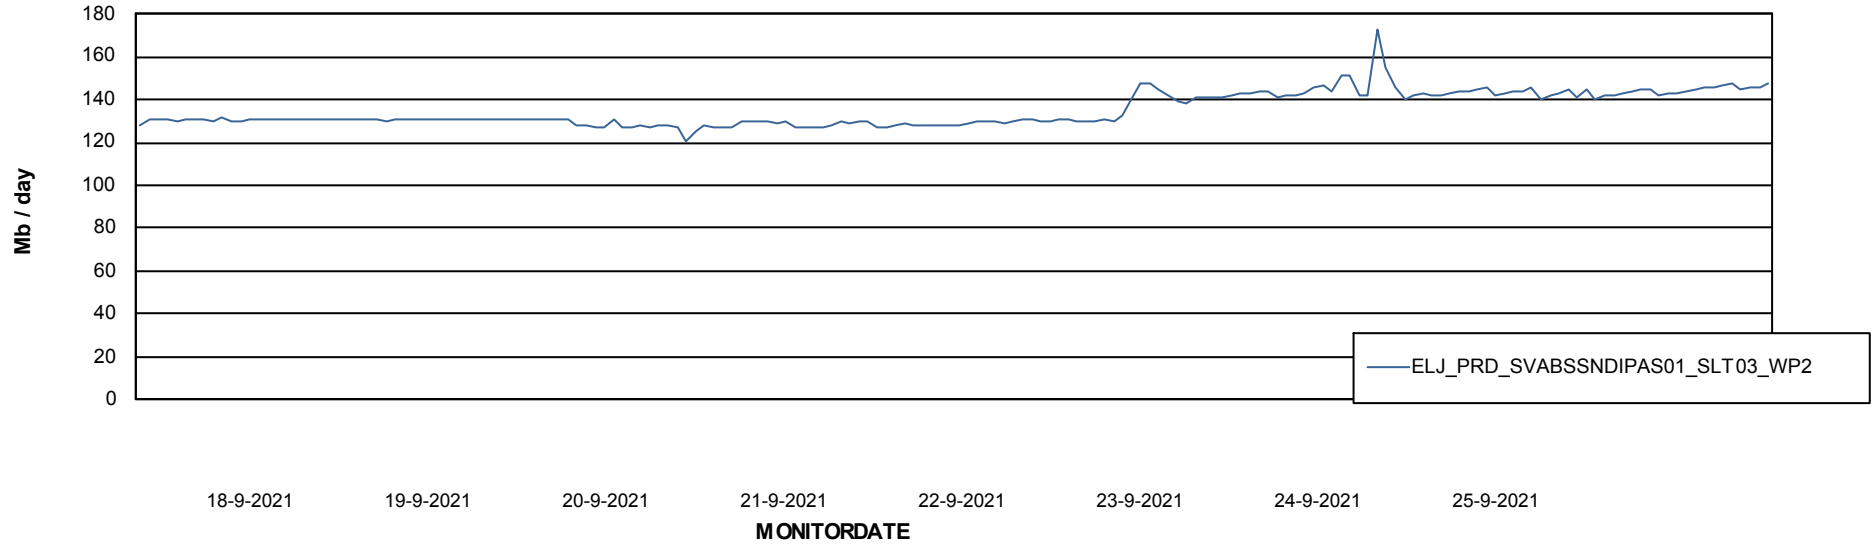

ABSSolute Web Component Services

Avg memory used per ABS Web component