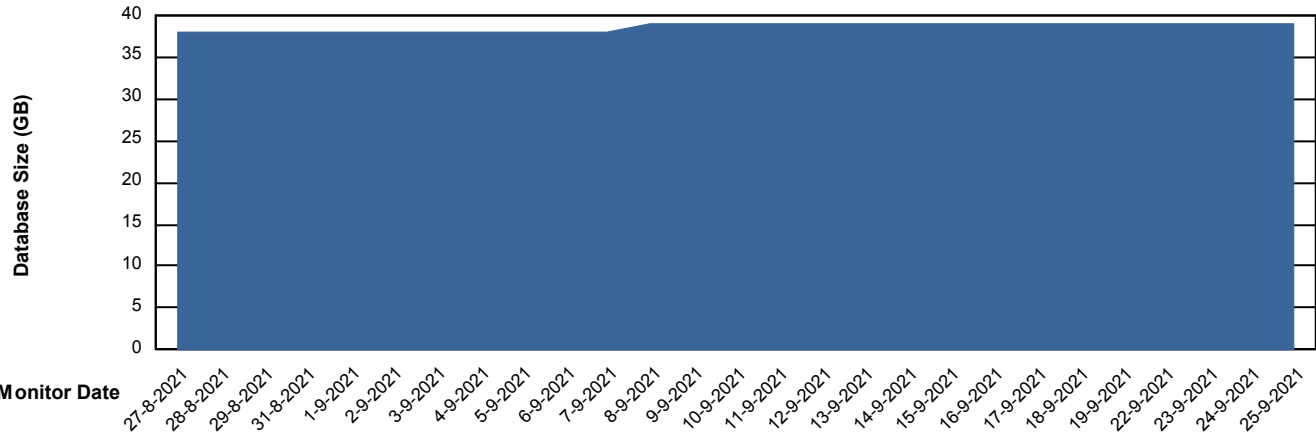

DATABASE SIZE ECLDB_Production

Database growth over last month