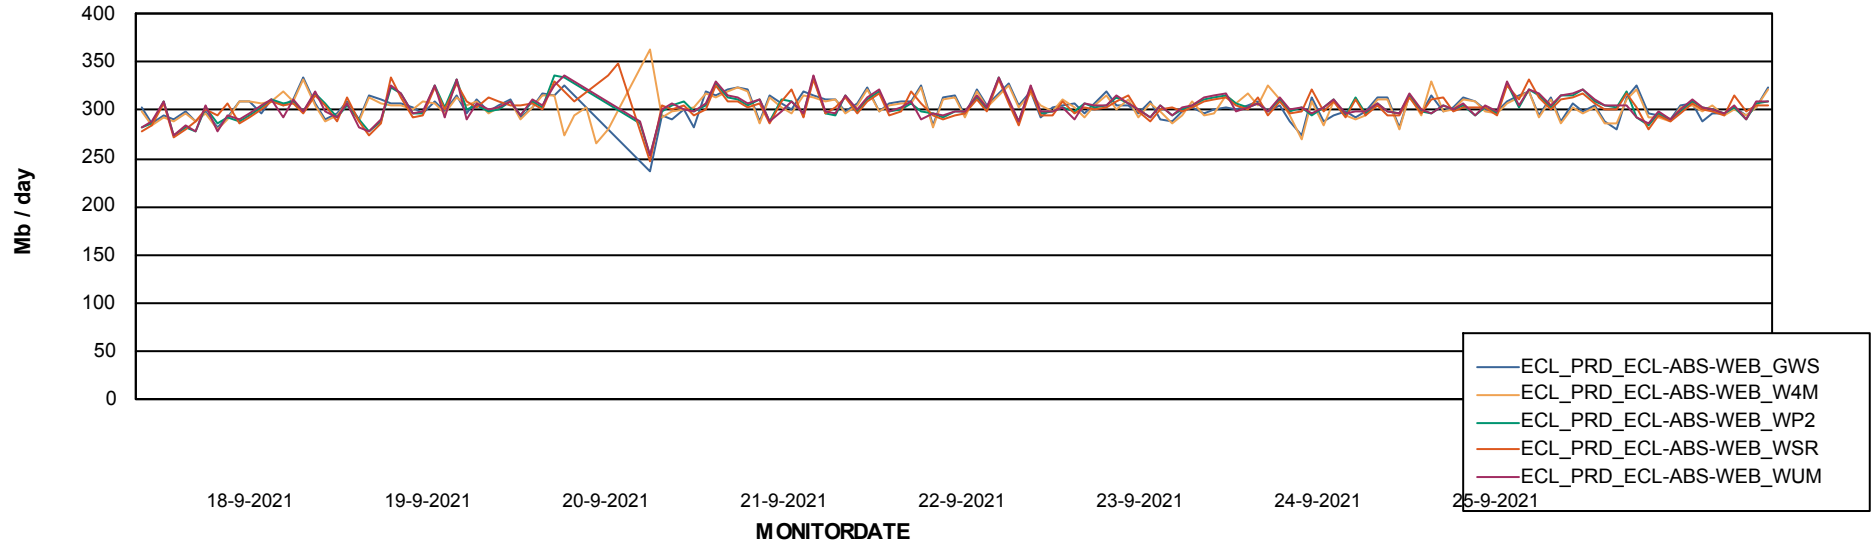

ABSSolute Web Component Services

Avg memory used per ABS Web component