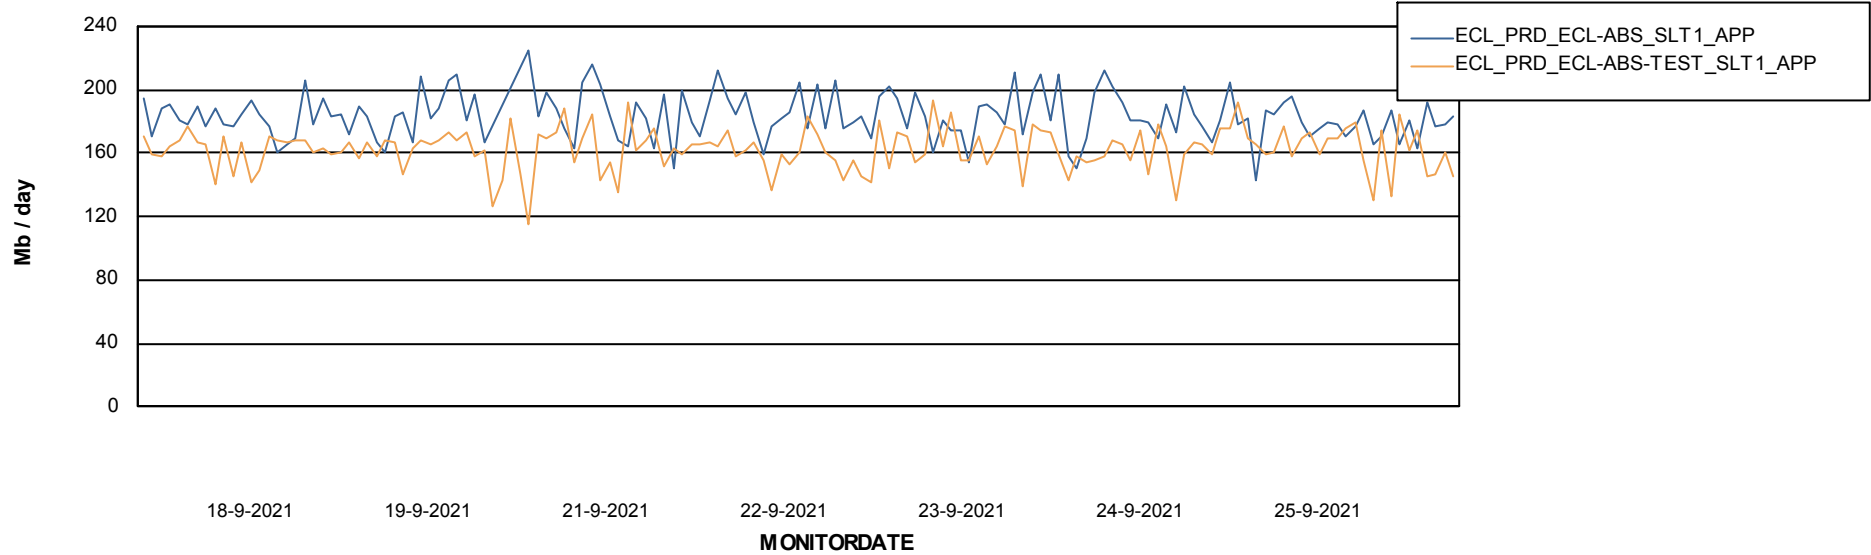

ABSSolute Application Server Services

Avg memory used per ABS Server Service