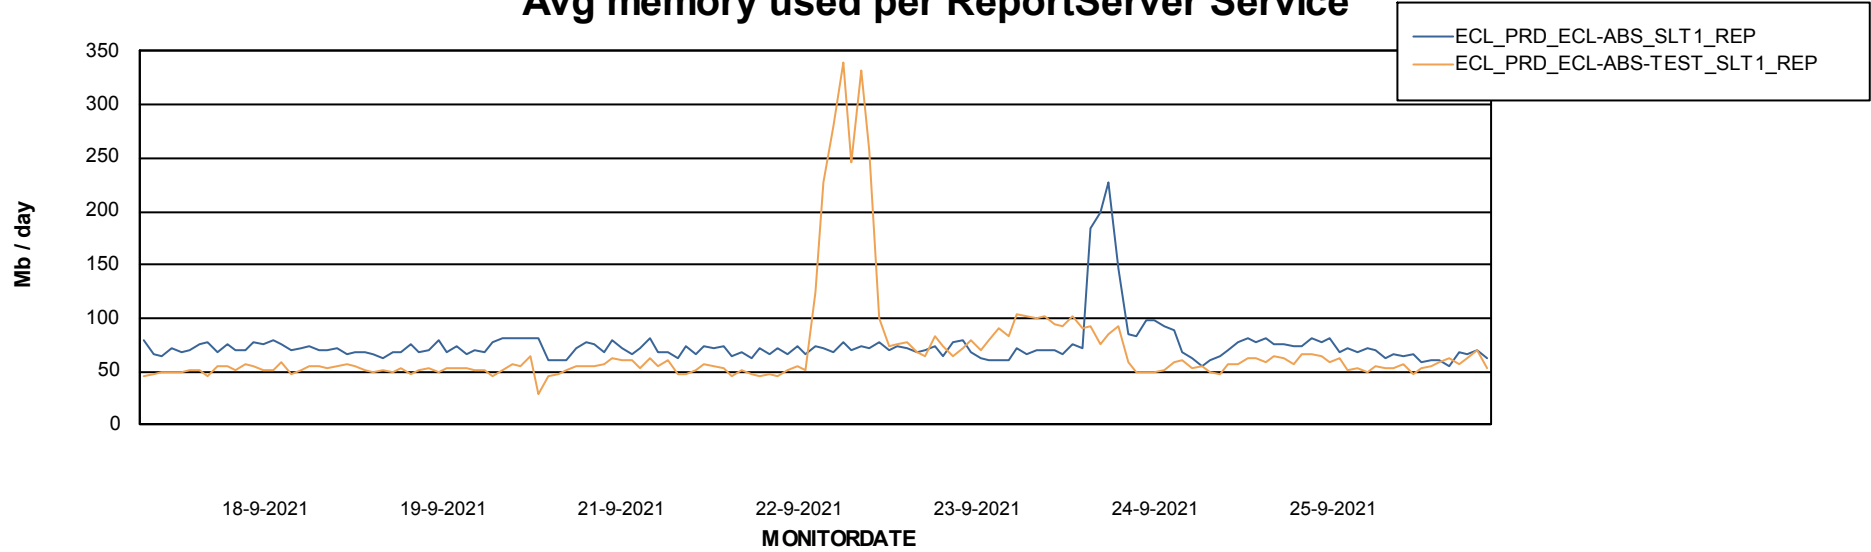

ABSSolute Application ReportServer Services

Avg memory used per ReportServer Service