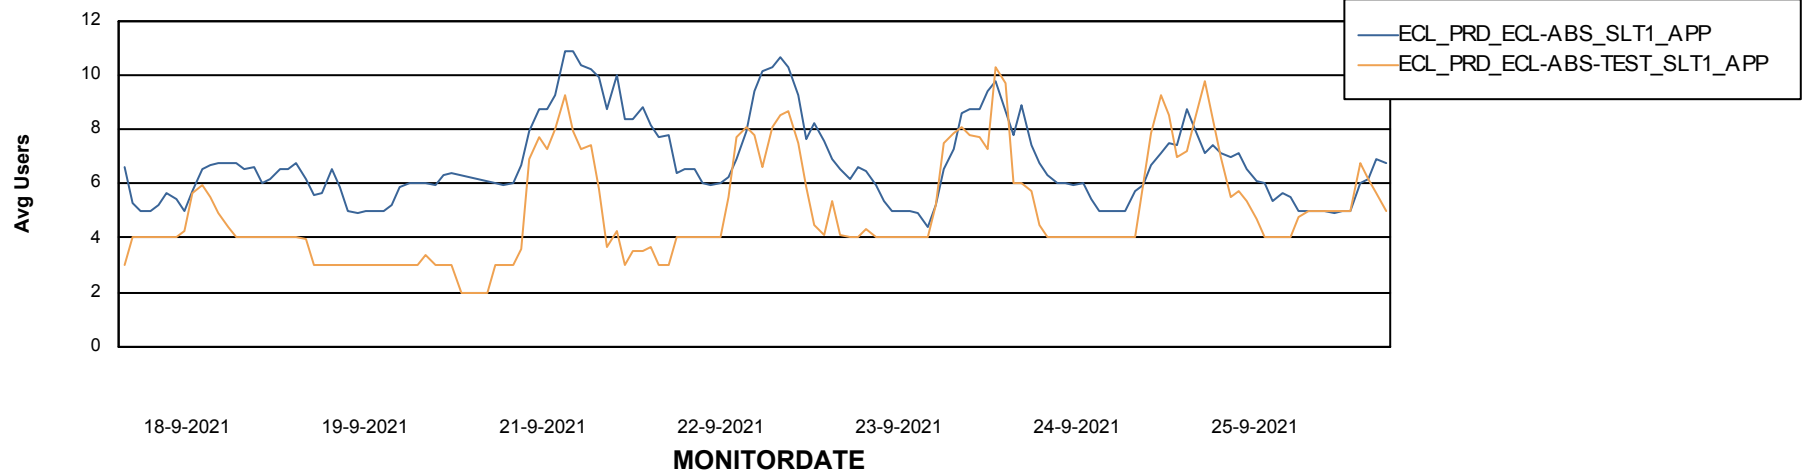

Avg users per day per ABS server